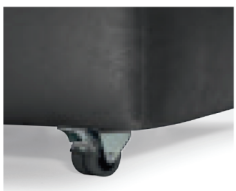

RUOTA WHEEL