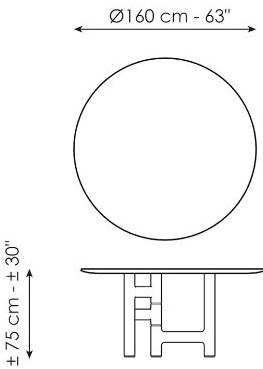

Data sheet

Width: 200cm
Depth: 108cm
Height: ± 75cm

Width: 250cm
Depth: 112cm
Height: ± 75cm

Width: 280cm
Depth: 115cm
Height: ± 75cm

Width: 300cm
Depth: 120cm
Height: ± 75cm

Width: 300cm
Depth: 140cm
Height: ± 75cm

Width: 140cm
Depth: 140cm
Height: ± 75cm

Width: 160cm
Depth: 160cm
Height: ± 75cm

Width: 180cm
Depth: 180cm
Height: ± 75cm

Finishes

BARREL-SHAPED TOP

Wood

Solid wood
Brushed coal oak

Solid wood
American walnut