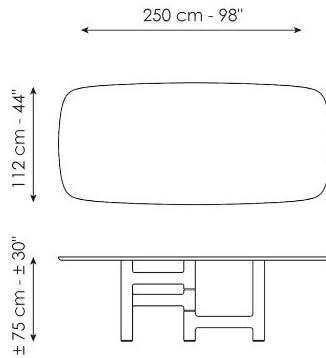

BONALDO

Pivot

Designer: **Marconato and Zappa**

The Pivot table takes its name from the unusual shape of the base: the central leg acts as a pivot for the three legs which extend to the sides. The result is an asymmetric and highly original combination that makes a statement in the room. In

Data sheet

Width: 200cm
Depth: 108cm
Height: ± 75cm

Width: 250cm
Depth: 112cm
Height: ± 75cm

Width: 280cm
Depth: 115cm
Height: ± 75cm

Width: 300cm
Depth: 120cm
Height: ± 75cm

Width: 300cm
Depth: 140cm
Height: ± 75cm

Width: 140cm
Depth: 140cm
Height: ± 75cm

Width: 160cm
Depth: 160cm
Height: ± 75cm

Width: 180cm
Depth: 180cm
Height: ± 75cm

Finishes

BARREL-SHAPED TOP

Wood

Solid wood
Brushed coal oak

Solid wood
American walnut