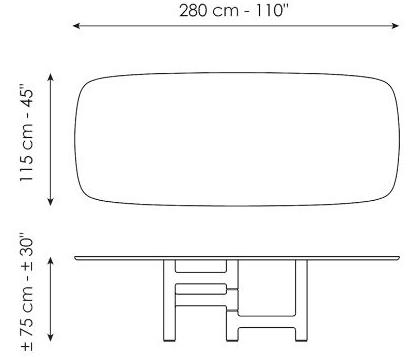

BONALDO

Pivot

Designer: **Marconato and Zappa**

The Pivot table takes its name from the unusual shape of the base: the central leg acts as a pivot for the three legs which extend to the sides. The result is an asymmetric and highly original combination that makes a statement in the room. In

Data sheet

Width: 200cm
Depth: 108cm
Height: ± 75cm

Width: 250cm
Depth: 112cm
Height: ± 75cm

Width: 280cm
Depth: 115cm
Height: ± 75cm

Width: 300cm
Depth: 120cm
Height: ± 75cm

Width: 300cm
Depth: 140cm
Height: ± 75cm

Width: 140cm
Depth: 140cm
Height: ± 75cm

Width: 160cm
Depth: 160cm
Height: ± 75cm

Width: 180cm
Depth: 180cm
Height: ± 75cm

Finishes

BARREL-SHAPED TOP

Wood

Solid wood
Brushed coal oak

Solid wood
American walnut