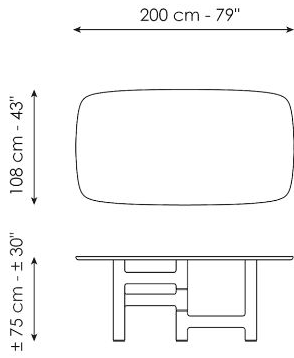

BONALDO

Pivot

Designer: **Marconato and Zappa**

The Pivot table takes its name from the unusual shape of the base: the central leg acts as a pivot for the three legs which extend to the sides. The result is an asymmetric and highly original combination that makes a statement in the room. In

Data sheet

Width: 200cm
Depth: 108cm
Height: ± 75cm

Width: 250cm
Depth: 112cm
Height: ± 75cm

Width: 280cm
Depth: 115cm
Height: ± 75cm

Width: 300cm
Depth: 120cm
Height: ± 75cm

Width: 300cm
Depth: 140cm
Height: ± 75cm

Width: 140cm
Depth: 140cm
Height: ± 75cm

Width: 160cm
Depth: 160cm
Height: ± 75cm

Width: 180cm
Depth: 180cm
Height: ± 75cm

Finishes

BARREL-SHAPED TOP

Wood

Solid wood
Brushed coal oak

Solid wood
American walnut