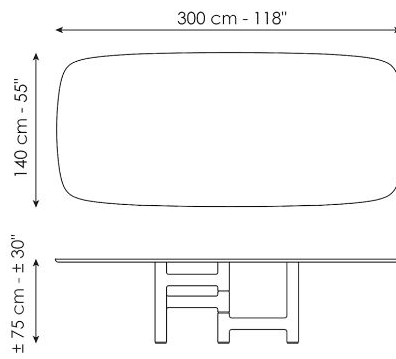

Data sheet

Width: 200cm
Depth: 108cm
Height: ± 75cm

Width: 250cm
Depth: 112cm
Height: ± 75cm

Width: 280cm
Depth: 115cm
Height: ± 75cm

Width: 300cm
Depth: 120cm
Height: ± 75cm

Width: 300cm
Depth: 140cm
Height: ± 75cm

Width: 140cm
Depth: 140cm
Height: ± 75cm

Width: 160cm
Depth: 160cm
Height: ± 75cm

Width: 180cm
Depth: 180cm
Height: ± 75cm

Finishes

BARREL-SHAPED TOP

Wood

Solid wood
Brushed coal oak

Solid wood
American walnut