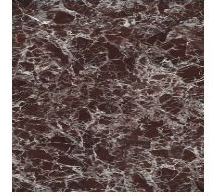

Transparent Glass

Glass
Bronzed

Glass
Smoked

Ceramic

Mat ceramic
Ardesia grey

Glossy ceramic
Calacatta

Silk finish ceramic
Calacatta macchia
vecchia

Glossy ceramic
Imperial grey

Glossy ceramic
Rosso imperiale

Mat ceramic
Laurent

Glossy ceramic
Black Onyx

Glossy ceramic
Mountain peak

Mat ceramic
Augusta

Mat ceramic
Alaska White

Marble

Marble
Calacatta