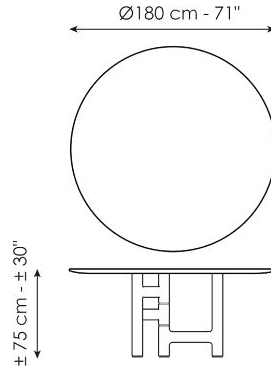

Data sheet

Width: 200cm
Depth: 108cm
Height: ± 75cm

Width: 250cm
Depth: 112cm
Height: ± 75cm

Width: 280cm
Depth: 115cm
Height: ± 75cm

Width: 300cm
Depth: 120cm
Height: ± 75cm

Width: 300cm
Depth: 140cm
Height: ± 75cm

Width: 140cm
Depth: 140cm
Height: ± 75cm

Width: 160cm
Depth: 160cm
Height: ± 75cm

Width: 180cm
Depth: 180cm
Height: ± 75cm

Finishes

BARREL-SHAPED TOP

Wood

Solid wood
Brushed coal oak

Solid wood
American walnut