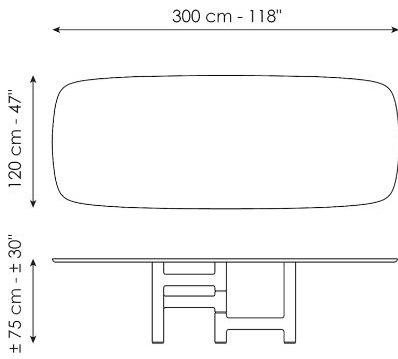

Data sheet

Width: 200cm
Depth: 108cm
Height: ± 75cm

Width: 250cm
Depth: 112cm
Height: ± 75cm

Width: 280cm
Depth: 115cm
Height: ± 75cm

Width: 300cm
Depth: 120cm
Height: ± 75cm

Width: 300cm
Depth: 140cm
Height: ± 75cm

Width: 140cm
Depth: 140cm
Height: ± 75cm

Width: 160cm
Depth: 160cm
Height: ± 75cm

Width: 180cm
Depth: 180cm
Height: ± 75cm

Finishes

BARREL-SHAPED TOP

Wood

Solid wood
Brushed coal oak

Solid wood
American walnut