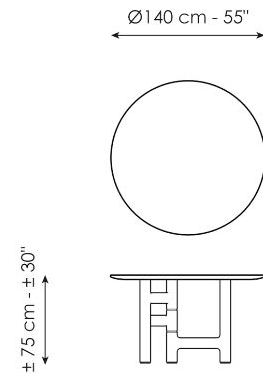

Data sheet

Width: 200cm
Depth: 108cm
Height: ± 75cm

Width: 250cm
Depth: 112cm
Height: ± 75cm

Width: 280cm
Depth: 115cm
Height: ± 75cm

Width: 300cm
Depth: 120cm
Height: ± 75cm

Width: 300cm
Depth: 140cm
Height: ± 75cm

Width: 140cm
Depth: 140cm
Height: ± 75cm

Width: 160cm
Depth: 160cm
Height: ± 75cm

Width: 180cm
Depth: 180cm
Height: ± 75cm

Finishes

BARREL-SHAPED TOP

Wood

Solid wood
Brushed coal oak

Solid wood
American walnut