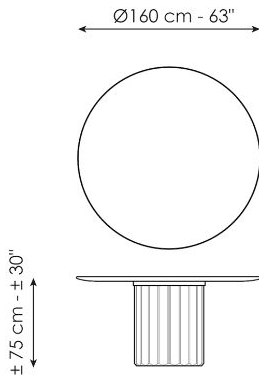

elegant and surprising elongated cylinder that recalls the shape of a Greek column and which pushes the design towards ancient architectural horizons.

Data sheet

Width: 200cm
Depth: 108cm
Height: ± 75cm

Width: 250cm
Depth: 112cm
Height: ± 75cm

Width: 280cm
Depth: 115cm
Height: ± 75cm

Width: 300cm
Depth: 120cm
Height: ± 75cm

Width: 300cm
Depth: 140cm
Height: ± 75cm

Width: 140cm
Depth: 140cm
Height: ± 75cm

Width: 160cm
Depth: 160cm
Height: ± 75cm

Width: 180cm
Depth: 180cm
Height: ± 75cm

Finishes

BARREL SHAPED TOP

Wood

Veneered wood
Walnut Canaletto

Solid wood
Brushed coal oak

Solid wood
Brushed natural oak