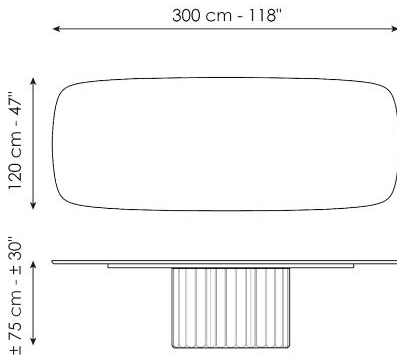

elegant and surprising elongated cylinder that recalls the shape of a Greek column and which pushes the design towards ancient architectural horizons.

Data sheet

Width: 200cm
Depth: 108cm
Height: ± 75cm

Width: 250cm
Depth: 112cm
Height: ± 75cm

Width: 280cm
Depth: 115cm
Height: ± 75cm

Width: 300cm
Depth: 120cm
Height: ± 75cm

Width: 300cm
Depth: 140cm
Height: ± 75cm

Width: 140cm
Depth: 140cm
Height: ± 75cm

Width: 160cm
Depth: 160cm
Height: ± 75cm

Width: 180cm
Depth: 180cm
Height: ± 75cm

Finishes

BARREL SHAPED TOP

Wood

Veneered wood
Walnut Canaletto

Solid wood
Brushed coal oak

Solid wood
Brushed natural oak