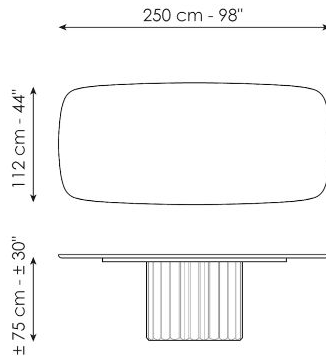

elegant and surprising elongated cylinder that recalls the shape of a Greek column and which pushes the design towards ancient architectural horizons.

Data sheet

Width: 200cm
Depth: 108cm
Height: ± 75cm

Width: 250cm
Depth: 112cm
Height: ± 75cm

Width: 280cm
Depth: 115cm
Height: ± 75cm

Width: 300cm
Depth: 120cm
Height: ± 75cm

Width: 300cm
Depth: 140cm
Height: ± 75cm

Width: 140cm
Depth: 140cm
Height: ± 75cm

Width: 160cm
Depth: 160cm
Height: ± 75cm

Width: 180cm
Depth: 180cm
Height: ± 75cm

Finishes

BARREL SHAPED TOP

Wood

Veneered wood
Walnut Canaletto

Solid wood
Brushed coal oak

Solid wood
Brushed natural oak