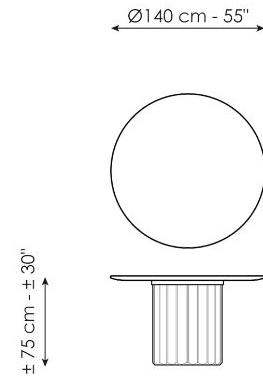

elegant and surprising elongated cylinder that recalls the shape of a Greek column and which pushes the design towards ancient architectural horizons.

Data sheet

Width: 200cm
Depth: 108cm
Height: ± 75cm

Width: 250cm
Depth: 112cm
Height: ± 75cm

Width: 280cm
Depth: 115cm
Height: ± 75cm

Width: 300cm
Depth: 120cm
Height: ± 75cm

Width: 300cm
Depth: 140cm
Height: ± 75cm

Width: 140cm
Depth: 140cm
Height: ± 75cm

Width: 160cm
Depth: 160cm
Height: ± 75cm

Width: 180cm
Depth: 180cm
Height: ± 75cm

Finishes

BARREL SHAPED TOP

Wood

Veneered wood
Walnut Canaletto

Solid wood
Brushed coal oak

Solid wood
Brushed natural oak