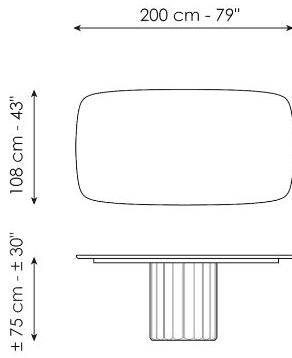

elegant and surprising elongated cylinder that recalls the shape of a Greek column and which pushes the design towards ancient architectural horizons.

Data sheet

Width: 200cm
Depth: 108cm
Height: ± 75cm

Width: 250cm
Depth: 112cm
Height: ± 75cm

Width: 280cm
Depth: 115cm
Height: ± 75cm

Width: 300cm
Depth: 120cm
Height: ± 75cm

Width: 300cm
Depth: 140cm
Height: ± 75cm

Width: 140cm
Depth: 140cm
Height: ± 75cm

Width: 160cm
Depth: 160cm
Height: ± 75cm

Width: 180cm
Depth: 180cm
Height: ± 75cm

Finishes

BARREL SHAPED TOP

Wood

Veneered wood
Walnut Canaletto

Solid wood
Brushed coal oak

Solid wood
Brushed natural oak