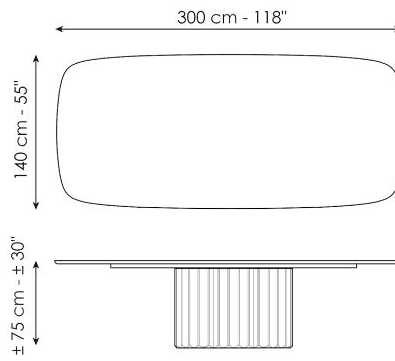

elegant and surprising elongated cylinder that recalls the shape of a Greek column and which pushes the design towards ancient architectural horizons.

Data sheet

Width: 200cm
Depth: 108cm
Height: ± 75cm

Width: 250cm
Depth: 112cm
Height: ± 75cm

Width: 280cm
Depth: 115cm
Height: ± 75cm

Width: 300cm
Depth: 120cm
Height: ± 75cm

Width: 300cm
Depth: 140cm
Height: ± 75cm

Width: 140cm
Depth: 140cm
Height: ± 75cm

Width: 160cm
Depth: 160cm
Height: ± 75cm

Width: 180cm
Depth: 180cm
Height: ± 75cm

Finishes

BARREL SHAPED TOP

Wood

Veneered wood
Walnut Canaletto

Solid wood
Brushed coal oak

Solid wood
Brushed natural oak