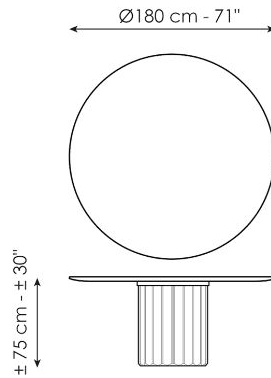

elegant and surprising elongated cylinder that recalls the shape of a Greek column and which pushes the design towards ancient architectural horizons.

Data sheet

Width: 200cm
Depth: 108cm
Height: ± 75cm

Width: 250cm
Depth: 112cm
Height: ± 75cm

Width: 280cm
Depth: 115cm
Height: ± 75cm

Width: 300cm
Depth: 120cm
Height: ± 75cm

Width: 300cm
Depth: 140cm
Height: ± 75cm

Width: 140cm
Depth: 140cm
Height: ± 75cm

Width: 160cm
Depth: 160cm
Height: ± 75cm

Width: 180cm
Depth: 180cm
Height: ± 75cm

Finishes

BARREL SHAPED TOP

Wood

Veneered wood
Walnut Canaletto

Solid wood
Brushed coal oak

Solid wood
Brushed natural oak