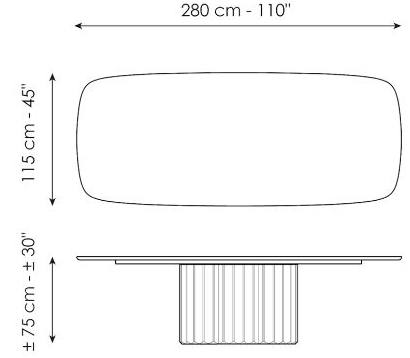

elegant and surprising elongated cylinder that recalls the shape of a Greek column and which pushes the design towards ancient architectural horizons.

Data sheet

Width: 200cm
Depth: 108cm
Height: ± 75cm

Width: 250cm
Depth: 112cm
Height: ± 75cm

Width: 280cm
Depth: 115cm
Height: ± 75cm

Width: 300cm
Depth: 120cm
Height: ± 75cm

Width: 300cm
Depth: 140cm
Height: ± 75cm

Width: 140cm
Depth: 140cm
Height: ± 75cm

Width: 160cm
Depth: 160cm
Height: ± 75cm

Width: 180cm
Depth: 180cm
Height: ± 75cm

Finishes

BARREL SHAPED TOP

Wood

Veneered wood
Walnut Canaletto

Solid wood
Brushed coal oak

Solid wood
Brushed natural oak