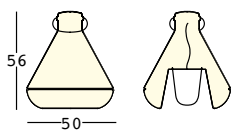

spot light

design Eddy Antonello

STRUTTURA/STRUCTURE

GROSS WEIGHT:

kg 6

DETAILS:

Completo di Kit Luce/
With Light Kit

PE + LIGHT

colore base/basic colour

8274

A9

L4

M9

43

+

70

Spina Schuko antispruzzo/
Anti-splash Schuko plug

Lunghezza cavo 280 cm/
Wire length 280 cm

LUCE/LIGHT 1 x 20 W