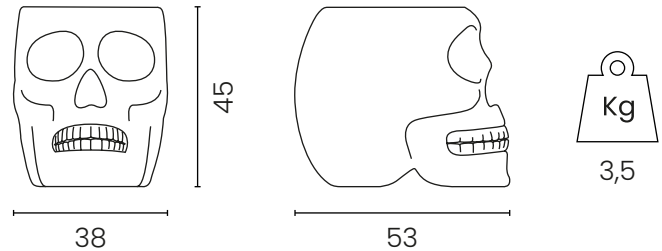

Stool & sidetable LED rotomoulded in recyclable polyethylene, suitable for indoor and outdoor dry and wet locations. 2x4W LED board included. On-Off push button positioned on the base. Rechargeable with a jack type cable ensuring continuous emission for up to 6 hours. 5V 1A charger with EU plug included.

Materials

Body: Recyclable polyethylene

Main specifications

Light source type: PCB LED 8W
 Light color (K): 4000
 Light emission: Diffused
 Control: On-Off push button
 Dimmable: No
 Battery: Li-Po 3.7V 3000mAh
 Product use: Indoor and outdoor dry location

Packaging

No. of parcels: 1
 Weight (kg): 6
 Volume (m³): 0.108
 Dimensions (LxWxH): 54 x 40 x 50 cm

Made in Italy