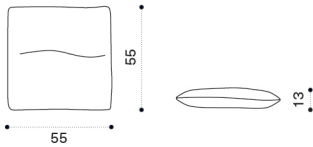

Mattress Ø2,7m h8cm, h. white

● HUTDV78

Curtain 2,8x2,65 m, velum white stone

● HUTDV79

Curtain 2,8x2,65 m, velum swell

140x210x300 115 kg 8 boxes 1X 142X205X158H 232 Kg + 1X 280X212X10H 20 Kg + 2X 20X342X13H 40 Kg + 4X 16X342X13H 32 Kg | 1 box cushion

Hut

Decorative cushion 55x55cm

1 box 60X60X15H 1,5 Kg

Item	Description
HUCUSCM2P25	Cushion 55x55cm, h. white
HUCUSCM2P60	Cushion 55x55cm, h. acqua
HUCUSCM2A56	Cushion 55x55cm, charron
HUCUSCM2PP3	Cushion 55x55cm, laguna
HUCUSCM2P12	Cushion 55x55cm, gris sauge