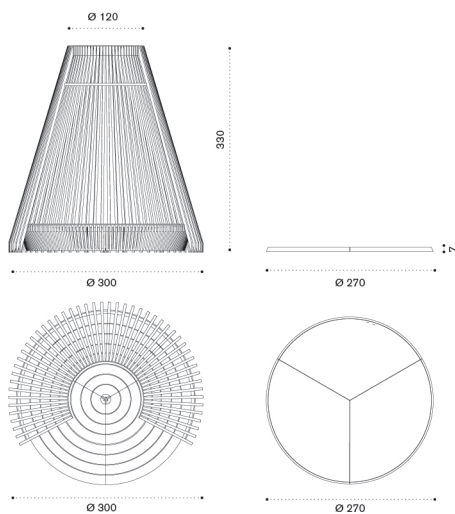

Polyester
Hydro Acqua

Acrylic
Charron

Polyester
Rubelli
Outmap
Laguna

Polyester
Rubelli
Outcross Gris
Sauge

Velum Swell

Velum White
Stone

Alcove Ø3m h3,3m

Item

● ● HUNIT1A

Description

Aluminium + Accoya®

■ ● HUCUNIP60

Mattress Ø2,7m h8cm, h. acqua

■ ● HUCUNIA56

Mattress Ø2,7m h8cm, charron

■ ● HUCUNIP25

Mattress Ø2,7m h8cm, h. white

● HUTDV78

Curtain 2,8x2,65 m, velum white stone

● HUTDV79

Curtain 2,8x2,65 m, velum swell

140x210x300 115 kg 8 boxes 1X 142X205X158H 232 Kg + 1X 280X212X10H 20 Kg + 2X 20X342X13H 40 Kg + 4X 16X342X13H 32 Kg | 1 box cushion