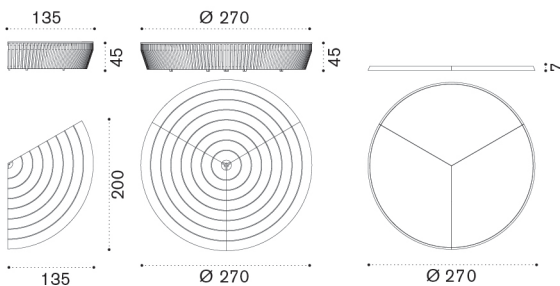

HULBT1A	Aluminium + Accoya®
HUCUNIP60	Mattress Ø2,7m h8cm, h. acqua
HUCUNIA56	Mattress Ø2,7m h8cm, charron
HUCUNIP25	Mattress Ø2,7m h8cm, h. white

1 box 142X205X158H 205Kg + 1 box cushion 140X210X27H 15 Kg