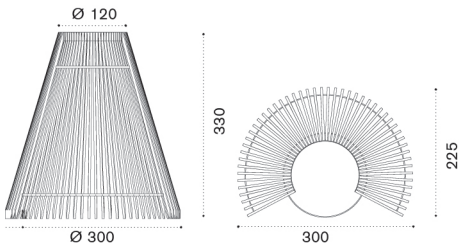

Mattress Ø2,7m h8cm, h. white

● HUTDV78

Curtain 2,8x2,65 m, velum white stone

● HUTDV79

Curtain 2,8x2,65 m, velum swell

140x210x300 115 kg 8 boxes 1X 142X205X158H 232 Kg + 1X 280X212X10H 20 Kg + 2X 20X342X13H 40 Kg + 4X 16X342X13H 32 Kg | 1 box cushion

Hut

Decorative cushion 55x55cm

1 box 60X60X15H 1,5 Kg

Item	Description
HUCUSCM2P25	Cushion 55x55cm, h. white
HUCUSCM2P60	Cushion 55x55cm, h. acqua
HUCUSCM2A56	Cushion 55x55cm, charron
HUCUSCM2PP3	Cushion 55x55cm, laguna
HUCUSCM2P12	Cushion 55x55cm, gris sauge

Wooden shelter Ø3m x h3,3m

7 boxes 1X 280X212X10H 20 Kg + 2X 20X342X13H 40 Kg + 4X 16X342X13H 32 Kg

HUGUT1A	Aluminium + Accoya®
HUTDV78	Curtain 2,8x2,65 m, velum white stone
HUTDV79	Curtain 2,8x2,65 m, velum swell