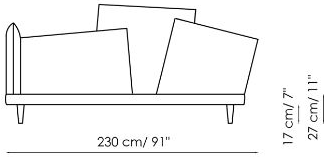

BONALDO

Picabia single bed

Designer: **Giuseppe Viganò**

A disorderly combination of cushions that manages to be decorative and functional, discreet yet spectacular: this is the Picabia headboard, the corner single bed design with unusual lines that offers those who choose it numerous options for personalisation, giving maximum space to creativity for a unique result and effect. The covers of the cushions that make up the headboard and one side can be monochromatic,

Data sheet

Picabia

Width: 123cm

Depth: 230cm

Height: 108cm

Finishes

FEET

Wood