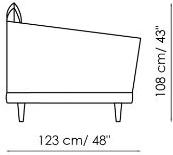

Data sheet

Picabia

Width: 123cm

Depth: 230cm

Height: 108cm

Finishes

FEET

Wood