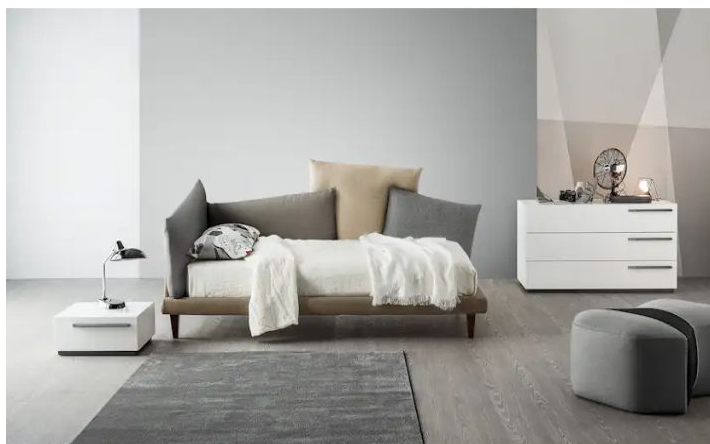

BONALDO

Picabia single bed

Designer: **Giuseppe Viganò**

A disorderly combination of cushions that manages to be decorative and functional, discreet yet spectacular: this is the Picabia headboard, the corner single bed design with unusual lines that offers those who choose it numerous options for personalisation, giving maximum space to creativity for a unique result and effect. The covers of the cushions that make up the headboard and one side can be monochromatic,

with graded effect or in contrast, in line with personal tastes, thereby giving the bed a completely different character depending on the selected combinations. The removable cover is made of fabric or leather. The wooden feet are available in grey anthracite or walnut wood or made of matt painted metal. Picabia is available in double or single versions.

Data sheet

Picabia

Width: 123cm

Depth: 230cm

Height: 108cm

Finishes

FEET

Wood