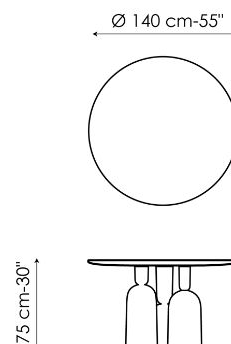

Data sheet

Width: 200cm
Depth: 108cm
Height: ± 75cm

Width: 250cm
Depth: 112cm
Height: ± 75cm

Width: 280cm
Depth: 115cm
Height: ± 75cm

Width: 300cm
Depth: 120cm
Height: ± 75cm

Width: 300cm
Depth: 140cm
Height: ± 75cm

Width: 140cm
Depth: 140cm
Height: ± 75cm

Width: 160cm
Depth: 160cm
Height: ± 75cm

Width: 180cm
Depth: 180cm
Height: ± 75cm

Finishes

BARREL-SHAPED TOP

Wood

Veneered wood
Walnut Canaletto

Solid wood
American walnut