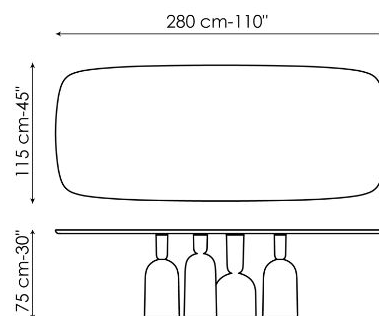

Data sheet

Width: 200cm
Depth: 108cm
Height: ± 75cm

Width: 250cm
Depth: 112cm
Height: ± 75cm

Width: 280cm
Depth: 115cm
Height: ± 75cm

Width: 300cm
Depth: 120cm
Height: ± 75cm

Width: 300cm
Depth: 140cm
Height: ± 75cm

Width: 140cm
Depth: 140cm
Height: ± 75cm

Width: 160cm
Depth: 160cm
Height: ± 75cm

Width: 180cm
Depth: 180cm
Height: ± 75cm

Finishes

BARREL-SHAPED TOP

Wood

Veneered wood
Walnut Canaletto

Solid wood
American walnut