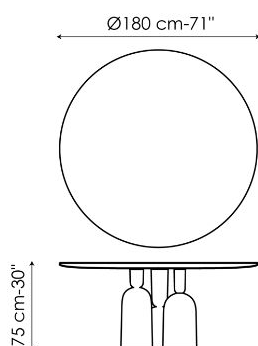

Data sheet

Width: 200cm
Depth: 108cm
Height: ± 75cm

Width: 250cm
Depth: 112cm
Height: ± 75cm

Width: 280cm
Depth: 115cm
Height: ± 75cm

Width: 300cm
Depth: 120cm
Height: ± 75cm

Width: 300cm
Depth: 140cm
Height: ± 75cm

Width: 140cm
Depth: 140cm
Height: ± 75cm

Width: 160cm
Depth: 160cm
Height: ± 75cm

Width: 180cm
Depth: 180cm
Height: ± 75cm

Finishes

BARREL-SHAPED TOP

Wood

Veneered wood
Walnut Canaletto

Solid wood
American walnut