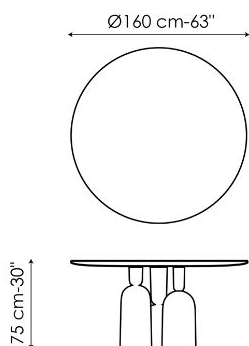

Data sheet

Width: 200cm
Depth: 108cm
Height: ± 75cm

Width: 250cm
Depth: 112cm
Height: ± 75cm

Width: 280cm
Depth: 115cm
Height: ± 75cm

Width: 300cm
Depth: 120cm
Height: ± 75cm

Width: 300cm
Depth: 140cm
Height: ± 75cm

Width: 140cm
Depth: 140cm
Height: ± 75cm

Width: 160cm
Depth: 160cm
Height: ± 75cm

Width: 180cm
Depth: 180cm
Height: ± 75cm

Finishes

BARREL-SHAPED TOP

Wood

Veneered wood
Walnut Canaletto

Solid wood
American walnut