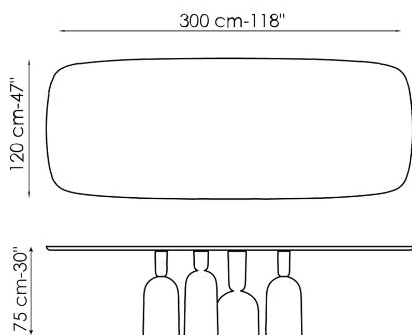

Data sheet

Width: 200cm
Depth: 108cm
Height: ± 75cm

Width: 250cm
Depth: 112cm
Height: ± 75cm

Width: 280cm
Depth: 115cm
Height: ± 75cm

Width: 300cm
Depth: 120cm
Height: ± 75cm

Width: 300cm
Depth: 140cm
Height: ± 75cm

Width: 140cm
Depth: 140cm
Height: ± 75cm

Width: 160cm
Depth: 160cm
Height: ± 75cm

Width: 180cm
Depth: 180cm
Height: ± 75cm

Finishes

BARREL-SHAPED TOP

Wood

Veneered wood
Walnut Canaletto

Solid wood
American walnut