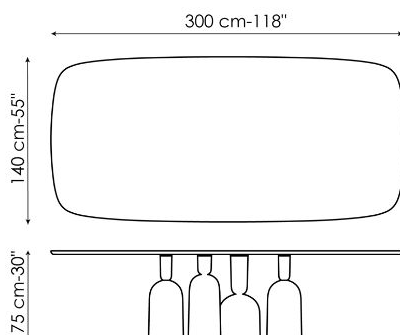

Data sheet

Width: 200cm
Depth: 108cm
Height: ± 75cm

Width: 250cm
Depth: 112cm
Height: ± 75cm

Width: 280cm
Depth: 115cm
Height: ± 75cm

Width: 300cm
Depth: 120cm
Height: ± 75cm

Width: 300cm
Depth: 140cm
Height: ± 75cm

Width: 140cm
Depth: 140cm
Height: ± 75cm

Width: 160cm
Depth: 160cm
Height: ± 75cm

Width: 180cm
Depth: 180cm
Height: ± 75cm

Finishes

BARREL-SHAPED TOP

Wood

Veneered wood
Walnut Canaletto

Solid wood
American walnut