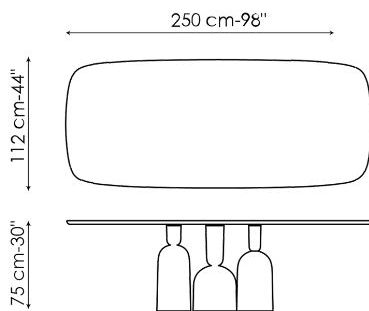

Data sheet

Width: 200cm
Depth: 108cm
Height: ± 75cm

Width: 250cm
Depth: 112cm
Height: ± 75cm

Width: 280cm
Depth: 115cm
Height: ± 75cm

Width: 300cm
Depth: 120cm
Height: ± 75cm

Width: 300cm
Depth: 140cm
Height: ± 75cm

Width: 140cm
Depth: 140cm
Height: ± 75cm

Width: 160cm
Depth: 160cm
Height: ± 75cm

Width: 180cm
Depth: 180cm
Height: ± 75cm

Finishes

BARREL-SHAPED TOP

Wood

Veneered wood
Walnut Canaletto

Solid wood
American walnut