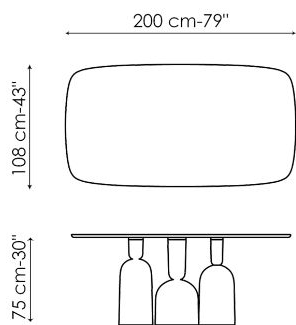

top is a neutral element yet, at the same time, it is the dividing line of the world that it reflects. Flexible lines and careful formal research create a table intended to bring people and ideas together. The base of the Cop table is in painted metal, in a single colour or in burnished, matt brass or matt copper finishes. The fixed top is available in wood, ceramic or marble and can be round or with rounded edges.

Data sheet

Width: 200cm
Depth: 108cm
Height: ± 75cm

Width: 250cm
Depth: 112cm
Height: ± 75cm

Width: 280cm
Depth: 115cm
Height: ± 75cm

Width: 300cm
Depth: 120cm
Height: ± 75cm

Width: 300cm
Depth: 140cm
Height: ± 75cm

Width: 140cm
Depth: 140cm
Height: ± 75cm

Width: 160cm
Depth: 160cm
Height: ± 75cm

Width: 180cm
Depth: 180cm
Height: ± 75cm

Finishes

BARREL-SHAPED TOP

Wood

Veneered wood
Walnut Canaletto

Solid wood
American walnut