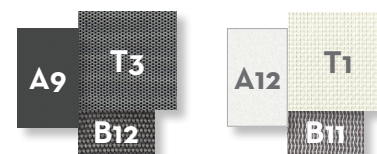

## Finishing

Aluminium frame

charcoal

white

Seat textilene (sunbed)

white

silver black

Fabric cushions

light grey

dark grey

Synthetic elastic belt

light grey

dark grey

Stoneglass table top

white snowy

asphalt grey

COFFEE TABLE / CODE: NUNTC

Width	Depth	Height
110	60	30

SUNBED / CODE: NUNLET

Width	Depth	Height
197	69	38

SIDE TABLE / CODE: NUNTL

Width	Depth	Height
42	35	47