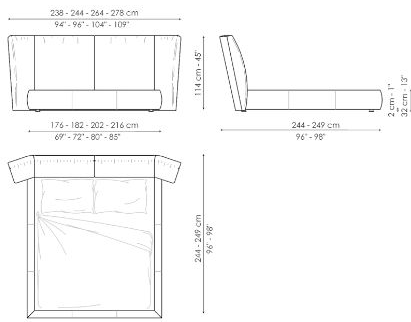

BONALDO

Youniverse

Designer: **Mauro Lipparini**

A high, padded headboard that delicately folds inwards at the edges like a screen. The structure contributes to a highly comforting visual effect: Youniverse is a full double bed with a dreamy, romantic character, which leaves maximum space to the user and their dreams. Designed and made with great artisan skill, it stands out on account of the large headboard

Data sheet

Youniverse

Width: 238-244-264-278cm

Depth: 244-249cm

Height: 114cm

Youniverse open

Width: 238-244-264-278cm

Depth: 244-249cm

Height: 114cm

Finishes

FEET

Metal

Painted metal
Mat white

Painted metal
Mat dove grey

Painted metal
Supreme anthracite

Painted metal
Mat black