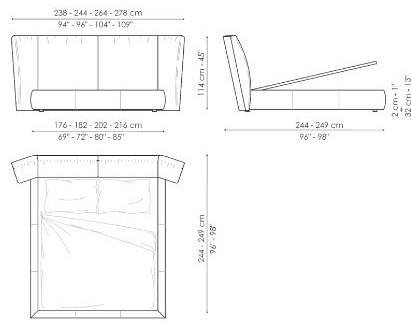

Data sheet

Youniverse

Width: 238-244-264-278cm

Depth: 244-249cm

Height: 114cm

Youniverse open

Width: 238-244-264-278cm

Depth: 244-249cm

Height: 114cm

Finishes

FEET

Metal

Painted metal
Mat white

Painted metal
Mat dove grey

Painted metal
Supreme anthracite

Painted metal
Mat black