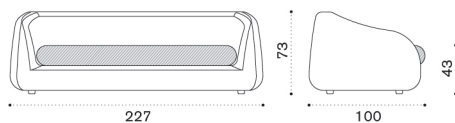

Acrylic Dove Grey

Acrylic Nature Grey

Rain cover

Ethi-Care

3 seater sofa

→ 51 | 1 box 104X231X76H 56 Kg

Item

- PHD3W20
- PHD3W21

Description

Bark
White

- PHCUD3AW24
- PHCUD3A1
- PHCUD3A12
- COVER162

Cushion (seat+2 back), nature grey
Cushion (seat+2 back), ivory
Cushion (seat+2 back), dove grey
Rain cover 228 x 101 h72

Lounge armchair