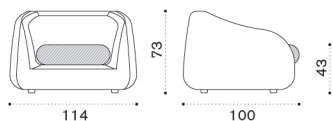

→ 32 | 1 box 104X116X76H 42,5 Kg

- PHPOW20
- PHPOW21

Bark
White

- PHCUPOAW24
- PHCUPOA1
- PHCUPOA12
- COVER163

Cushion (seat+back), nature grey
Cushion (seat+back), ivory
Cushion (seat+back), dove grey
Rain cover 115 x 101 h72