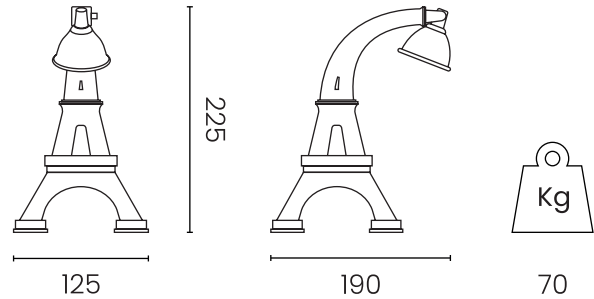

Paris XL Lamp

DESIGN STUDIO JOB

Handmade floor Lamp in painted fiberglass with gold-painted fiberglass adjustable dome. Suitable for indoor and outdoor locations.

Materials

Body: Painted fiberglass
Shader: Painted fiberglass

Main specifications

Light source type: E27 PAR38 LED bulb max 14W
Voltage (V): 220-240V AC
Source flux (lm): 1400
Light color (K): 3000
CRI>: 80
Light emission: Direct
Dimmable: No
Plug type: EU
Product use: Indoor and outdoor

Packaging

No. of parcels: 1
Weight (kg): 230
Volume (m³): 0.1
Dimensions (LxWxH): 47.9 x 35.5 x 61.8 cm

Ecodesign and Energy Labelling

This product contains a light source of energy efficiency class F

The light source can be replaced by the user with equivalent source

Made in Italy