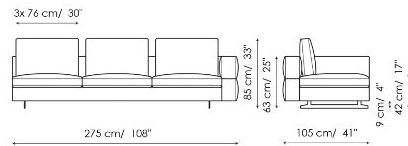

Data sheet

Sofa 295

Width: 295cm
Depth: 105cm
Height: 85cm

Sofa 240

Width: 240cm
Depth: 105cm
Height: 85cm

Sofa 210

Width: 210cm
Depth: 105cm
Height: 85cm

End section sofa 275

Width: 275cm
Depth: 105cm
Height: 85cm

End section sofa 220

Width: 220cm
Depth: 105cm
Height: 85cm

End section sofa 190

Width: 190cm
Depth: 105cm
Height: 85cm

Corner sofa 295

Width: 295cm
Depth: 105cm
Height: 85cm

Corner sofa 240

Width: 240cm
Depth: 105cm
Height: 85cm

End section corner sofa 275

Width: 275cm
Depth: 105cm
Height: 85cm

End section corner sofa 220

Width: 220cm
Depth: 105cm
Height: 85cm

End section corner sofa 120

Width: 120cm
Depth: 105cm
Height: 85cm

Central section 255

Width: 255cm
Depth: 105cm
Height: 85cm

Central section 200

Width: 200cm
Depth: 105cm
Height: 85cm

Central section 170

Width: 170cm
Depth: 105cm
Height: 85cm