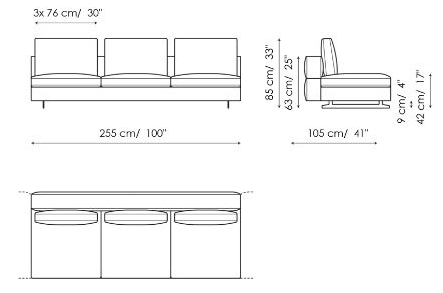

Width: 275cm
Depth: 105cm
Height: 85cm

End section sofa 220

Width: 220cm
Depth: 105cm
Height: 85cm

End section sofa 190

Width: 190cm
Depth: 105cm
Height: 85cm

Corner sofa 295

Width: 295cm
Depth: 105cm
Height: 85cm

Corner sofa 240

Width: 240cm
Depth: 105cm
Height: 85cm

End section corner sofa 275

Width: 275cm
Depth: 105cm
Height: 85cm

End section corner sofa 220

Width: 220cm
Depth: 105cm
Height: 85cm

End section corner sofa 120

Width: 120cm
Depth: 105cm
Height: 85cm

Central section 255

Width: 255cm
Depth: 105cm
Height: 85cm

Central section 200

Width: 200cm
Depth: 105cm
Height: 85cm

Central section 170

Width: 170cm
Depth: 105cm
Height: 85cm

Meridiana

Width: 245cm
Depth: 105cm
Height: 85cm

Chaise longue

Width: 170cm
Depth: 105cm
Height: 85cm

Semi-corner

Width: 202cm
Depth: 158cm
Height: 85cm

Corner

Width: 105cm
Depth: 105cm
Height: 85cm