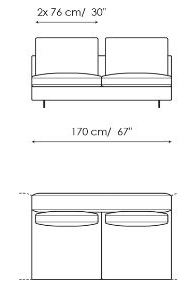

Data sheet

Sofa 295

Width: 295cm
Depth: 105cm
Height: 85cm

Sofa 240

Width: 240cm
Depth: 105cm
Height: 85cm

Sofa 210

Width: 210cm
Depth: 105cm
Height: 85cm

End section sofa 275

Corner sofa 240

Width: 240cm
Depth: 105cm
Height: 85cm

End section corner sofa 275

Width: 275cm
Depth: 105cm
Height: 85cm

End section corner sofa 220

Width: 220cm
Depth: 105cm
Height: 85cm

End section corner sofa 120

Width: 120cm
Depth: 105cm
Height: 85cm

Central section 255

Width: 255cm
Depth: 105cm
Height: 85cm

Central section 200

Width: 200cm
Depth: 105cm
Height: 85cm

Central section 170

Width: 170cm
Depth: 105cm
Height: 85cm

Meridiana

Width: 245cm
Depth: 105cm
Height: 85cm

Chaise longue

Width: 170cm
Depth: 105cm
Height: 85cm

Semi-corner

Width: 202cm
Depth: 158cm
Height: 85cm

Corner

Width: 105cm
Depth: 105cm
Height: 85cm