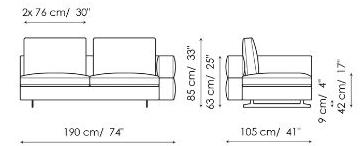

Data sheet

Sofa 295

Width: 295cm
Depth: 105cm
Height: 85cm

Sofa 240

Width: 240cm
Depth: 105cm
Height: 85cm

Sofa 210

Width: 210cm
Depth: 105cm
Height: 85cm

End section sofa 275

Width: 275cm
Depth: 105cm
Height: 85cm

End section sofa 220

Width: 220cm
Depth: 105cm
Height: 85cm

End section sofa 190

Width: 190cm
Depth: 105cm
Height: 85cm

Corner sofa 295

Width: 295cm
Depth: 105cm
Height: 85cm

Corner sofa 240

Width: 240cm
Depth: 105cm
Height: 85cm

End section corner sofa 275

Width: 275cm
Depth: 105cm
Height: 85cm

End section corner sofa 220

Width: 220cm
Depth: 105cm
Height: 85cm

End section corner sofa 120

Width: 120cm
Depth: 105cm
Height: 85cm

Central section 255

Width: 255cm
Depth: 105cm
Height: 85cm

Central section 200

Width: 200cm
Depth: 105cm
Height: 85cm

Central section 170

Width: 170cm
Depth: 105cm
Height: 85cm