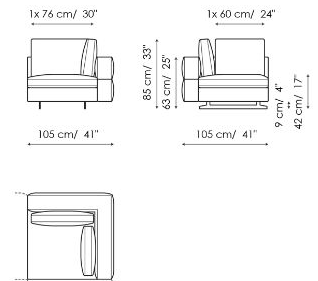

Corner sofa 240

Width: 240cm
Depth: 105cm
Height: 85cm

End section corner sofa 275

Width: 275cm
Depth: 105cm
Height: 85cm

End section corner sofa 220

Width: 220cm
Depth: 105cm
Height: 85cm

End section corner sofa 120

Width: 120cm
Depth: 105cm
Height: 85cm

Central section 255

Width: 255cm
Depth: 105cm
Height: 85cm

Central section 200

Width: 200cm
Depth: 105cm
Height: 85cm

Central section 170

Width: 170cm
Depth: 105cm
Height: 85cm

Meridiana

Width: 245cm
Depth: 105cm
Height: 85cm

Chaise longue

Width: 170cm
Depth: 105cm
Height: 85cm

Semi-corner

Width: 202cm
Depth: 158cm
Height: 85cm

Corner

Width: 105cm
Depth: 105cm
Height: 85cm

Pouf 160x55
 Width: 160cm
 Depth: 55cm
 Height: 42cm

Pouf 105x55
 Width: 105cm
 Depth: 55cm
 Height: 42cm

Pouf 105x85
 Width: 105cm
 Depth: 85cm
 Height: 42cm

Combination 1
 Width: 350cm
 Depth: 190cm
 Height: 85cm