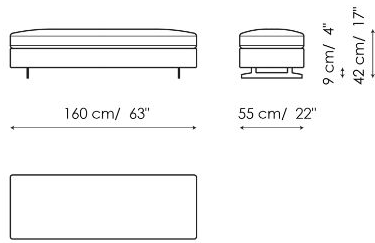

Data sheet

Sofa 295

Width: 295cm
Depth: 105cm
Height: 85cm

Sofa 240

Width: 240cm
Depth: 105cm
Height: 85cm

Sofa 210

Width: 210cm
Depth: 105cm
Height: 85cm

End section sofa 275

Width: 120cm
Depth: 105cm
Height: 85cm

Central section 255

Width: 255cm
Depth: 105cm
Height: 85cm

Central section 200

Width: 200cm
Depth: 105cm
Height: 85cm

Central section 170

Width: 170cm
Depth: 105cm
Height: 85cm

Meridiana

Width: 245cm
Depth: 105cm
Height: 85cm

Chaise longue

Width: 170cm
Depth: 105cm
Height: 85cm

Semi-corner

Width: 202cm
Depth: 158cm
Height: 85cm

Corner

Width: 105cm
Depth: 105cm
Height: 85cm

Pouf 160x55
 Width: 160cm
 Depth: 55cm
 Height: 42cm

Pouf 105x55
 Width: 105cm
 Depth: 55cm
 Height: 42cm

Pouf 105x85
 Width: 105cm
 Depth: 85cm
 Height: 42cm

Combination 1
 Width: 350cm
 Depth: 190cm
 Height: 85cm