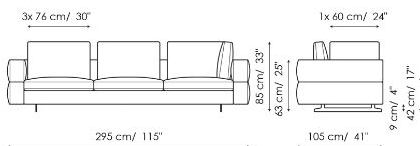

Data sheet

Sofa 295

Width: 295cm
Depth: 105cm
Height: 85cm

Sofa 240

Width: 240cm
Depth: 105cm
Height: 85cm

Sofa 210

Width: 210cm
Depth: 105cm
Height: 85cm

End section sofa 275

Width: 275cm
Depth: 105cm
Height: 85cm

End section sofa 220

Width: 220cm
Depth: 105cm
Height: 85cm

End section sofa 190

Width: 190cm
Depth: 105cm
Height: 85cm

Corner sofa 295

Width: 295cm
Depth: 105cm
Height: 85cm

Corner sofa 240

Width: 240cm
Depth: 105cm
Height: 85cm

End section corner sofa 275

Width: 275cm
Depth: 105cm
Height: 85cm

End section corner sofa 220

Width: 220cm
Depth: 105cm
Height: 85cm

End section corner sofa 120

Width: 120cm
Depth: 105cm
Height: 85cm

Central section 255

Width: 255cm
Depth: 105cm
Height: 85cm

Central section 200

Width: 200cm
Depth: 105cm
Height: 85cm

Central section 170

Width: 170cm
Depth: 105cm
Height: 85cm