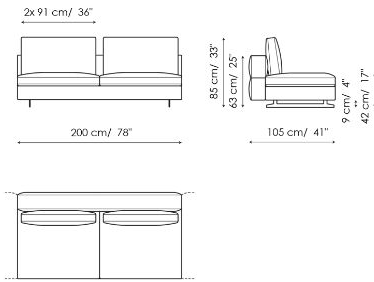

Width: 275cm
Depth: 105cm
Height: 85cm

End section sofa 220

Width: 220cm
Depth: 105cm
Height: 85cm

End section sofa 190

Width: 190cm
Depth: 105cm
Height: 85cm

Corner sofa 295

Width: 295cm
Depth: 105cm
Height: 85cm

Corner sofa 240

Width: 240cm
Depth: 105cm
Height: 85cm

End section corner sofa 275

Width: 275cm
Depth: 105cm
Height: 85cm

End section corner sofa 220

Width: 220cm
Depth: 105cm
Height: 85cm

End section corner sofa 120

Width: 120cm
Depth: 105cm
Height: 85cm

Central section 255

Width: 255cm
Depth: 105cm
Height: 85cm

Central section 200

Width: 200cm
Depth: 105cm
Height: 85cm

Central section 170

Width: 170cm
Depth: 105cm
Height: 85cm

Meridiana

Width: 245cm
Depth: 105cm
Height: 85cm

Chaise longue

Width: 170cm
Depth: 105cm
Height: 85cm

Semi-corner

Width: 202cm
Depth: 158cm
Height: 85cm

Corner

Width: 105cm
Depth: 105cm
Height: 85cm