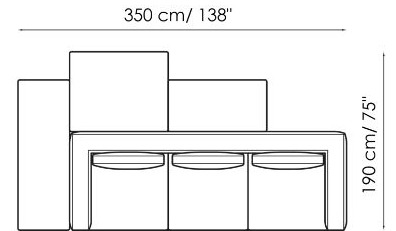

Corner sofa 240

Width: 240cm
Depth: 105cm
Height: 85cm

End section corner sofa 275

Width: 275cm
Depth: 105cm
Height: 85cm

End section corner sofa 220

Width: 220cm
Depth: 105cm
Height: 85cm

End section corner sofa 120

Width: 120cm
Depth: 105cm
Height: 85cm

Central section 255

Width: 255cm
Depth: 105cm
Height: 85cm

Central section 200

Width: 200cm
Depth: 105cm
Height: 85cm

Central section 170

Width: 170cm
Depth: 105cm
Height: 85cm

Meridiana

Width: 245cm
Depth: 105cm
Height: 85cm

Chaise longue

Width: 170cm
Depth: 105cm
Height: 85cm

Semi-corner

Width: 202cm
Depth: 158cm
Height: 85cm

Corner

Width: 105cm
Depth: 105cm
Height: 85cm

Pouf 160x55
 Width: 160cm
 Depth: 55cm
 Height: 42cm

Pouf 105x55
 Width: 105cm
 Depth: 55cm
 Height: 42cm

Pouf 105x85
 Width: 105cm
 Depth: 85cm
 Height: 42cm

Combination 1
 Width: 350cm
 Depth: 190cm
 Height: 85cm