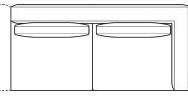

Data sheet

Sofa 295

Width: 295cm
Depth: 105cm
Height: 85cm

Sofa 240

Width: 240cm
Depth: 105cm
Height: 85cm

Sofa 210

Width: 210cm
Depth: 105cm
Height: 85cm

End section sofa 275

Width: 275cm
Depth: 105cm
Height: 85cm

End section sofa 220

Width: 220cm
Depth: 105cm
Height: 85cm

End section sofa 190

Width: 190cm
Depth: 105cm
Height: 85cm

Corner sofa 295

Width: 295cm
Depth: 105cm
Height: 85cm

Corner sofa 240

Width: 240cm
Depth: 105cm
Height: 85cm

End section corner sofa 275

Width: 275cm
Depth: 105cm
Height: 85cm

End section corner sofa 220

Width: 220cm
Depth: 105cm
Height: 85cm

End section corner sofa 120

Width: 120cm
Depth: 105cm
Height: 85cm

Central section 255

Width: 255cm
Depth: 105cm
Height: 85cm

Central section 200

Width: 200cm
Depth: 105cm
Height: 85cm

Central section 170

Width: 170cm
Depth: 105cm
Height: 85cm