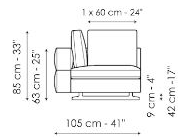

Data sheet

Sofa 295

Width: 295cm
Depth: 105cm
Height: 85cm

Sofa 240

Width: 240cm
Depth: 105cm
Height: 85cm

Sofa 210

Width: 210cm
Depth: 105cm
Height: 85cm

End section sofa 275

Width: 275cm
Depth: 105cm
Height: 85cm

End section sofa 220

Width: 220cm
Depth: 105cm
Height: 85cm

End section sofa 190

Width: 190cm
Depth: 105cm
Height: 85cm

Corner sofa 295

Width: 295cm
Depth: 105cm
Height: 85cm

Corner sofa 240

Width: 240cm
Depth: 105cm
Height: 85cm

End section corner sofa 275

Width: 275cm
Depth: 105cm
Height: 85cm

End section corner sofa 220

Width: 220cm
Depth: 105cm
Height: 85cm

End section corner sofa 120

Width: 120cm
Depth: 105cm
Height: 85cm

Central section 255

Width: 255cm
Depth: 105cm
Height: 85cm

Central section 200

Width: 200cm
Depth: 105cm
Height: 85cm

Central section 170

Width: 170cm
Depth: 105cm
Height: 85cm