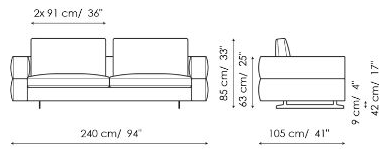

Data sheet

Sofa 295

Width: 295cm
Depth: 105cm
Height: 85cm

Sofa 240

Width: 240cm
Depth: 105cm
Height: 85cm

Sofa 210

Width: 210cm
Depth: 105cm
Height: 85cm

End section sofa 275

Width: 275cm
Depth: 105cm
Height: 85cm

End section sofa 220

Width: 220cm
Depth: 105cm
Height: 85cm

End section sofa 190

Width: 190cm
Depth: 105cm
Height: 85cm

Corner sofa 295

Width: 295cm
Depth: 105cm
Height: 85cm

Corner sofa 240

Width: 240cm
Depth: 105cm
Height: 85cm

End section corner sofa 275

Width: 275cm
Depth: 105cm
Height: 85cm

End section corner sofa 220

Width: 220cm
Depth: 105cm
Height: 85cm

End section corner sofa 120

Width: 120cm
Depth: 105cm
Height: 85cm

Central section 255

Width: 255cm
Depth: 105cm
Height: 85cm

Central section 200

Width: 200cm
Depth: 105cm
Height: 85cm

Central section 170

Width: 170cm
Depth: 105cm
Height: 85cm