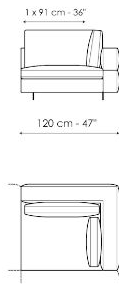

Data sheet

Sofa 295

Width: 295cm
Depth: 105cm
Height: 85cm

Sofa 240

Width: 240cm
Depth: 105cm
Height: 85cm

Sofa 210

Width: 210cm
Depth: 105cm
Height: 85cm

End section sofa 275

Corner sofa 240

Width: 240cm
Depth: 105cm
Height: 85cm

End section corner sofa 275

Width: 275cm
Depth: 105cm
Height: 85cm

End section corner sofa 220

Width: 220cm
Depth: 105cm
Height: 85cm

End section corner sofa 120

Width: 120cm
Depth: 105cm
Height: 85cm

Central section 255

Width: 255cm
Depth: 105cm
Height: 85cm

Central section 200

Width: 200cm
Depth: 105cm
Height: 85cm

Central section 170

Width: 170cm
Depth: 105cm
Height: 85cm

Meridiana

Width: 245cm
Depth: 105cm
Height: 85cm

Chaise longue

Width: 170cm
Depth: 105cm
Height: 85cm

Semi-corner

Width: 202cm
Depth: 158cm
Height: 85cm

Corner

Width: 105cm
Depth: 105cm
Height: 85cm