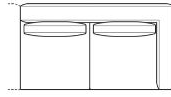

Data sheet

Sofa 295

Width: 295cm
Depth: 105cm
Height: 85cm

Sofa 240

Width: 240cm
Depth: 105cm
Height: 85cm

Sofa 210

Width: 210cm
Depth: 105cm
Height: 85cm

End section sofa 275

Width: 275cm
Depth: 105cm
Height: 85cm

End section sofa 220

Width: 220cm
Depth: 105cm
Height: 85cm

End section sofa 190

Width: 190cm
Depth: 105cm
Height: 85cm

Corner sofa 295

Width: 295cm
Depth: 105cm
Height: 85cm

Corner sofa 240

Width: 240cm
Depth: 105cm
Height: 85cm

End section corner sofa 275

Width: 275cm
Depth: 105cm
Height: 85cm

End section corner sofa 220

Width: 220cm
Depth: 105cm
Height: 85cm

End section corner sofa 120

Width: 120cm
Depth: 105cm
Height: 85cm

Central section 255

Width: 255cm
Depth: 105cm
Height: 85cm

Central section 200

Width: 200cm
Depth: 105cm
Height: 85cm

Central section 170

Width: 170cm
Depth: 105cm
Height: 85cm