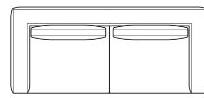

Data sheet

Sofa 295

Width: 295cm
Depth: 105cm
Height: 85cm

Sofa 240

Width: 240cm
Depth: 105cm
Height: 85cm

Sofa 210

Width: 210cm
Depth: 105cm
Height: 85cm

End section sofa 275

Width: 275cm
Depth: 105cm
Height: 85cm

End section sofa 220

Width: 220cm
Depth: 105cm
Height: 85cm

End section sofa 190

Width: 190cm
Depth: 105cm
Height: 85cm

Corner sofa 295

Width: 295cm
Depth: 105cm
Height: 85cm

Width: 120cm
Depth: 105cm
Height: 85cm

Central section 255

Width: 255cm
Depth: 105cm
Height: 85cm

Central section 200

Width: 200cm
Depth: 105cm
Height: 85cm

Central section 170

Width: 170cm
Depth: 105cm
Height: 85cm

Meridiana

Width: 245cm
Depth: 105cm
Height: 85cm

Chaise longue

Width: 170cm
Depth: 105cm
Height: 85cm

Semi-corner

Width: 202cm
Depth: 158cm
Height: 85cm

Corner

Width: 105cm
Depth: 105cm
Height: 85cm