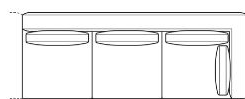

Data sheet

Sofa 295

Width: 295cm
Depth: 105cm
Height: 85cm

Sofa 240

Width: 240cm
Depth: 105cm
Height: 85cm

Sofa 210

Width: 210cm
Depth: 105cm
Height: 85cm

End section sofa 275

Width: 275cm
Depth: 105cm
Height: 85cm

End section sofa 220

Width: 220cm
Depth: 105cm
Height: 85cm

End section sofa 190

Width: 190cm
Depth: 105cm
Height: 85cm

Corner sofa 295

Width: 295cm
Depth: 105cm
Height: 85cm

Corner sofa 240

Width: 240cm
Depth: 105cm
Height: 85cm

End section corner sofa 275

Width: 275cm
Depth: 105cm
Height: 85cm

End section corner sofa 220

Width: 220cm
Depth: 105cm
Height: 85cm

End section corner sofa 120

Width: 120cm
Depth: 105cm
Height: 85cm

Central section 255

Width: 255cm
Depth: 105cm
Height: 85cm

Central section 200

Width: 200cm
Depth: 105cm
Height: 85cm

Central section 170

Width: 170cm
Depth: 105cm
Height: 85cm