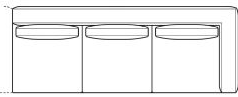

Data sheet

Sofa 295

Width: 295cm
Depth: 105cm
Height: 85cm

Sofa 240

Width: 240cm
Depth: 105cm
Height: 85cm

Sofa 210

Width: 210cm
Depth: 105cm
Height: 85cm

End section sofa 275

Width: 275cm
Depth: 105cm
Height: 85cm

End section sofa 220

Width: 220cm
Depth: 105cm
Height: 85cm

End section sofa 190

Width: 190cm
Depth: 105cm
Height: 85cm

Corner sofa 295

Width: 295cm
Depth: 105cm
Height: 85cm

Corner sofa 240

Width: 240cm
Depth: 105cm
Height: 85cm

End section corner sofa 275

Width: 275cm
Depth: 105cm
Height: 85cm

End section corner sofa 220

Width: 220cm
Depth: 105cm
Height: 85cm

End section corner sofa 120

Width: 120cm
Depth: 105cm
Height: 85cm

Central section 255

Width: 255cm
Depth: 105cm
Height: 85cm

Central section 200

Width: 200cm
Depth: 105cm
Height: 85cm

Central section 170

Width: 170cm
Depth: 105cm
Height: 85cm