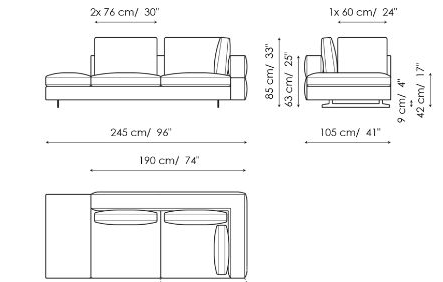

Width: 275cm
Depth: 105cm
Height: 85cm

End section sofa 220

Width: 220cm
Depth: 105cm
Height: 85cm

End section sofa 190

Width: 190cm
Depth: 105cm
Height: 85cm

Corner sofa 295

Width: 295cm
Depth: 105cm
Height: 85cm

Corner sofa 240

Width: 240cm
Depth: 105cm
Height: 85cm

End section corner sofa 275

Width: 275cm
Depth: 105cm
Height: 85cm

End section corner sofa 220

Width: 220cm
Depth: 105cm
Height: 85cm

End section corner sofa 120

Width: 120cm
Depth: 105cm
Height: 85cm

Central section 255

Width: 255cm
Depth: 105cm
Height: 85cm

Central section 200

Width: 200cm
Depth: 105cm
Height: 85cm

Central section 170

Width: 170cm
Depth: 105cm
Height: 85cm

Meridiana

Width: 245cm
Depth: 105cm
Height: 85cm

Chaise longue

Width: 170cm
Depth: 105cm
Height: 85cm

Semi-corner

Width: 202cm
Depth: 158cm
Height: 85cm

Corner

Width: 105cm
Depth: 105cm
Height: 85cm