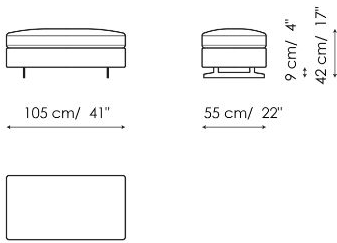

Corner sofa 240

Width: 240cm
Depth: 105cm
Height: 85cm

End section corner sofa 275

Width: 275cm
Depth: 105cm
Height: 85cm

End section corner sofa 220

Width: 220cm
Depth: 105cm
Height: 85cm

End section corner sofa 120

Width: 120cm
Depth: 105cm
Height: 85cm

Central section 255

Width: 255cm
Depth: 105cm
Height: 85cm

Central section 200

Width: 200cm
Depth: 105cm
Height: 85cm

Central section 170

Width: 170cm
Depth: 105cm
Height: 85cm

Meridiana

Width: 245cm
Depth: 105cm
Height: 85cm

Chaise longue

Width: 170cm
Depth: 105cm
Height: 85cm

Semi-corner

Width: 202cm
Depth: 158cm
Height: 85cm

Corner

Width: 105cm
Depth: 105cm
Height: 85cm

Pouf 160x55
 Width: 160cm
 Depth: 55cm
 Height: 42cm

Pouf 105x55
 Width: 105cm
 Depth: 55cm
 Height: 42cm

Pouf 105x85
 Width: 105cm
 Depth: 85cm
 Height: 42cm

Combination 1
 Width: 350cm
 Depth: 190cm
 Height: 85cm