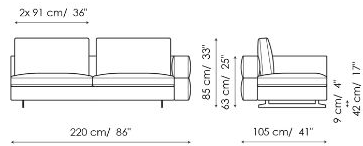

Data sheet

Sofa 295

Width: 295cm
Depth: 105cm
Height: 85cm

Sofa 240

Width: 240cm
Depth: 105cm
Height: 85cm

Sofa 210

Width: 210cm
Depth: 105cm
Height: 85cm

End section sofa 275

Width: 275cm
Depth: 105cm
Height: 85cm

End section sofa 220

Width: 220cm
Depth: 105cm
Height: 85cm

End section sofa 190

Width: 190cm
Depth: 105cm
Height: 85cm

Corner sofa 295

Width: 295cm
Depth: 105cm
Height: 85cm

Corner sofa 240

Width: 240cm
Depth: 105cm
Height: 85cm

End section corner sofa 275

Width: 275cm
Depth: 105cm
Height: 85cm

End section corner sofa 220

Width: 220cm
Depth: 105cm
Height: 85cm

End section corner sofa 120

Width: 120cm
Depth: 105cm
Height: 85cm

Central section 255

Width: 255cm
Depth: 105cm
Height: 85cm

Central section 200

Width: 200cm
Depth: 105cm
Height: 85cm

Central section 170

Width: 170cm
Depth: 105cm
Height: 85cm