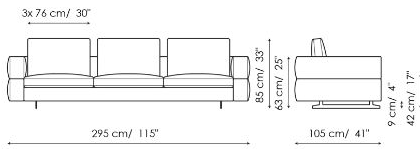

Data sheet

Sofa 295

Width: 295cm
Depth: 105cm
Height: 85cm

Sofa 240

Width: 240cm
Depth: 105cm
Height: 85cm

Sofa 210

Width: 210cm
Depth: 105cm
Height: 85cm

End section sofa 275

Width: 275cm
Depth: 105cm
Height: 85cm

End section sofa 220

Width: 220cm
Depth: 105cm
Height: 85cm

End section sofa 190

Width: 190cm
Depth: 105cm
Height: 85cm

Corner sofa 295

Width: 295cm
Depth: 105cm
Height: 85cm

Corner sofa 240

Width: 240cm
Depth: 105cm
Height: 85cm

End section corner sofa 275

Width: 275cm
Depth: 105cm
Height: 85cm

End section corner sofa 220

Width: 220cm
Depth: 105cm
Height: 85cm

End section corner sofa 120

Width: 120cm
Depth: 105cm
Height: 85cm

Central section 255

Width: 255cm
Depth: 105cm
Height: 85cm

Central section 200

Width: 200cm
Depth: 105cm
Height: 85cm

Central section 170

Width: 170cm
Depth: 105cm
Height: 85cm