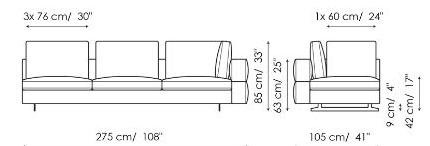

Data sheet

Sofa 295

Width: 295cm
Depth: 105cm
Height: 85cm

Sofa 240

Width: 240cm
Depth: 105cm
Height: 85cm

Sofa 210

Width: 210cm
Depth: 105cm
Height: 85cm

End section sofa 275

Width: 275cm
Depth: 105cm
Height: 85cm

End section sofa 220

Width: 220cm
Depth: 105cm
Height: 85cm

End section sofa 190

Width: 190cm
Depth: 105cm
Height: 85cm

Corner sofa 295

Width: 295cm
Depth: 105cm
Height: 85cm

Corner sofa 240

Width: 240cm
Depth: 105cm
Height: 85cm

End section corner sofa 275

Width: 275cm
Depth: 105cm
Height: 85cm

End section corner sofa 220

Width: 220cm
Depth: 105cm
Height: 85cm

End section corner sofa 120

Width: 120cm
Depth: 105cm
Height: 85cm

Central section 255

Width: 255cm
Depth: 105cm
Height: 85cm

Central section 200

Width: 200cm
Depth: 105cm
Height: 85cm

Central section 170

Width: 170cm
Depth: 105cm
Height: 85cm