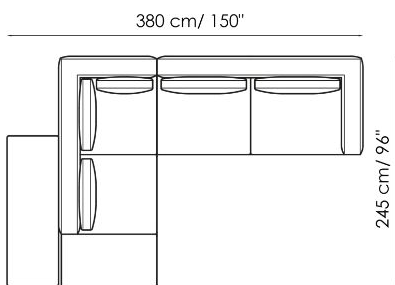

Width: 120cm
Depth: 105cm
Height: 85cm

Central section 255

Width: 255cm
Depth: 105cm
Height: 85cm

Central section 200

Width: 200cm
Depth: 105cm
Height: 85cm

Central section 170

Width: 170cm
Depth: 105cm
Height: 85cm

Meridiana

Width: 245cm
Depth: 105cm
Height: 85cm

Chaise longue

Width: 170cm
Depth: 105cm
Height: 85cm

Semi-corner

Width: 202cm
Depth: 158cm
Height: 85cm

Corner

Width: 105cm
Depth: 105cm
Height: 85cm

Pouf 160x55
 Width: 160cm
 Depth: 55cm
 Height: 42cm

Pouf 105x55
 Width: 105cm
 Depth: 55cm
 Height: 42cm

Pouf 105x85
 Width: 105cm
 Depth: 85cm
 Height: 42cm

Combination 1
 Width: 350cm
 Depth: 190cm
 Height: 85cm

Combination 2
 Width: 380cm
 Depth: 245cm
 Height: 85cm

Combination 3
 Width: 380cm
 Depth: 160cm
 Height: 85cm

Finishes

FEET

Metal

Painted metal
Supreme anthracite

Painted metal
Mat dove grey

Painted metal
Mat white