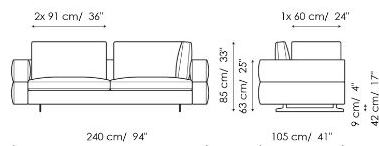

Data sheet

Sofa 295

Width: 295cm
Depth: 105cm
Height: 85cm

Sofa 240

Width: 240cm
Depth: 105cm
Height: 85cm

Sofa 210

Width: 210cm
Depth: 105cm
Height: 85cm

End section sofa 275

Width: 275cm
Depth: 105cm
Height: 85cm

End section sofa 220

Width: 220cm
Depth: 105cm
Height: 85cm

End section sofa 190

Width: 190cm
Depth: 105cm
Height: 85cm

Corner sofa 295

Width: 295cm
Depth: 105cm
Height: 85cm

Corner sofa 240

Width: 240cm
Depth: 105cm
Height: 85cm

End section corner sofa 275

Width: 275cm
Depth: 105cm
Height: 85cm

End section corner sofa 220

Width: 220cm
Depth: 105cm
Height: 85cm

End section corner sofa 120

Width: 120cm
Depth: 105cm
Height: 85cm

Central section 255

Width: 255cm
Depth: 105cm
Height: 85cm

Central section 200

Width: 200cm
Depth: 105cm
Height: 85cm

Central section 170

Width: 170cm
Depth: 105cm
Height: 85cm