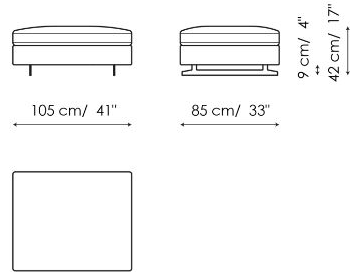

Corner sofa 240

Width: 240cm
Depth: 105cm
Height: 85cm

End section corner sofa 275

Width: 275cm
Depth: 105cm
Height: 85cm

End section corner sofa 220

Width: 220cm
Depth: 105cm
Height: 85cm

End section corner sofa 120

Width: 120cm
Depth: 105cm
Height: 85cm

Central section 255

Width: 255cm
Depth: 105cm
Height: 85cm

Central section 200

Width: 200cm
Depth: 105cm
Height: 85cm

Central section 170

Width: 170cm
Depth: 105cm
Height: 85cm

Meridiana

Width: 245cm
Depth: 105cm
Height: 85cm

Chaise longue

Width: 170cm
Depth: 105cm
Height: 85cm

Semi-corner

Width: 202cm
Depth: 158cm
Height: 85cm

Corner

Width: 105cm
Depth: 105cm
Height: 85cm

Pouf 160x55
 Width: 160cm
 Depth: 55cm
 Height: 42cm

Pouf 105x55
 Width: 105cm
 Depth: 55cm
 Height: 42cm

Pouf 105x85
 Width: 105cm
 Depth: 85cm
 Height: 42cm

Combination 1
 Width: 350cm
 Depth: 190cm
 Height: 85cm