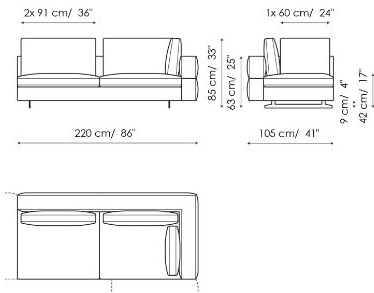

Data sheet

Sofa 295

Width: 295cm
Depth: 105cm
Height: 85cm

Sofa 240

Width: 240cm
Depth: 105cm
Height: 85cm

Sofa 210

Width: 210cm
Depth: 105cm
Height: 85cm

End section sofa 275

Width: 275cm
Depth: 105cm
Height: 85cm

End section sofa 220

Width: 220cm
Depth: 105cm
Height: 85cm

End section sofa 190

Width: 190cm
Depth: 105cm
Height: 85cm

Corner sofa 295

Width: 295cm
Depth: 105cm
Height: 85cm

Corner sofa 240

Width: 240cm
Depth: 105cm
Height: 85cm

End section corner sofa 275

Width: 275cm
Depth: 105cm
Height: 85cm

End section corner sofa 220

Width: 220cm
Depth: 105cm
Height: 85cm

End section corner sofa 120

Width: 120cm
Depth: 105cm
Height: 85cm

Central section 255

Width: 255cm
Depth: 105cm
Height: 85cm

Central section 200

Width: 200cm
Depth: 105cm
Height: 85cm

Central section 170

Width: 170cm
Depth: 105cm
Height: 85cm