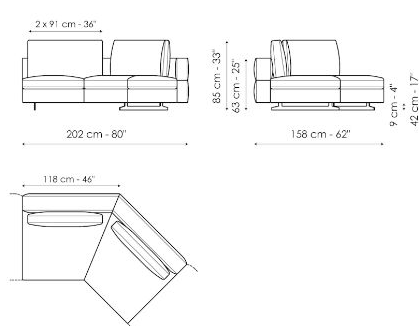

Data sheet

Sofa 295

Width: 295cm
Depth: 105cm
Height: 85cm

Sofa 240

Width: 240cm
Depth: 105cm
Height: 85cm

Sofa 210

Width: 210cm
Depth: 105cm
Height: 85cm

End section sofa 275

Corner sofa 240

Width: 240cm
Depth: 105cm
Height: 85cm

End section corner sofa 275

Width: 275cm
Depth: 105cm
Height: 85cm

End section corner sofa 220

Width: 220cm
Depth: 105cm
Height: 85cm

End section corner sofa 120

Width: 120cm
Depth: 105cm
Height: 85cm

Central section 255

Width: 255cm
Depth: 105cm
Height: 85cm

Central section 200

Width: 200cm
Depth: 105cm
Height: 85cm

Central section 170

Width: 170cm
Depth: 105cm
Height: 85cm

Meridiana

Width: 245cm
Depth: 105cm
Height: 85cm

Chaise longue

Width: 170cm
Depth: 105cm
Height: 85cm

Semi-corner

Width: 202cm
Depth: 158cm
Height: 85cm

Corner

Width: 105cm
Depth: 105cm
Height: 85cm