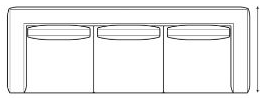

Data sheet

Sofa 295

Width: 295cm
Depth: 105cm
Height: 85cm

Sofa 240

Width: 240cm
Depth: 105cm
Height: 85cm

Sofa 210

Width: 210cm
Depth: 105cm
Height: 85cm

End section sofa 275

Width: 275cm
Depth: 105cm
Height: 85cm

End section sofa 220

Width: 220cm
Depth: 105cm
Height: 85cm

End section sofa 190

Width: 190cm
Depth: 105cm
Height: 85cm

Corner sofa 295

Width: 295cm
Depth: 105cm
Height: 85cm

Width: 120cm
Depth: 105cm
Height: 85cm

Central section 255

Width: 255cm
Depth: 105cm
Height: 85cm

Central section 200

Width: 200cm
Depth: 105cm
Height: 85cm

Central section 170

Width: 170cm
Depth: 105cm
Height: 85cm

Meridiana

Width: 245cm
Depth: 105cm
Height: 85cm

Chaise longue

Width: 170cm
Depth: 105cm
Height: 85cm

Semi-corner

Width: 202cm
Depth: 158cm
Height: 85cm

Corner

Width: 105cm
Depth: 105cm
Height: 85cm