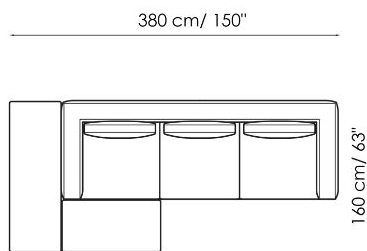

Width: 120cm
Depth: 105cm
Height: 85cm

Central section 255

Width: 255cm
Depth: 105cm
Height: 85cm

Central section 200

Width: 200cm
Depth: 105cm
Height: 85cm

Central section 170

Width: 170cm
Depth: 105cm
Height: 85cm

Meridiana

Width: 245cm
Depth: 105cm
Height: 85cm

Chaise longue

Width: 170cm
Depth: 105cm
Height: 85cm

Semi-corner

Width: 202cm
Depth: 158cm
Height: 85cm

Corner

Width: 105cm
Depth: 105cm
Height: 85cm

Pouf 160x55
 Width: 160cm
 Depth: 55cm
 Height: 42cm

Pouf 105x55
 Width: 105cm
 Depth: 55cm
 Height: 42cm

Pouf 105x85
 Width: 105cm
 Depth: 85cm
 Height: 42cm

Combination 1
 Width: 350cm
 Depth: 190cm
 Height: 85cm

Combination 2
 Width: 380cm
 Depth: 245cm
 Height: 85cm

Combination 3
 Width: 380cm
 Depth: 160cm
 Height: 85cm

Finishes

FEET

Metal

Painted metal
Supreme anthracite

Painted metal
Mat dove grey

Painted metal
Mat white