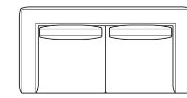

Data sheet

Sofa 295

Width: 295cm
Depth: 105cm
Height: 85cm

Sofa 240

Width: 240cm
Depth: 105cm
Height: 85cm

Sofa 210

Width: 210cm
Depth: 105cm
Height: 85cm

End section sofa 275

Width: 275cm
Depth: 105cm
Height: 85cm

End section sofa 220

Width: 220cm
Depth: 105cm
Height: 85cm

End section sofa 190

Width: 190cm
Depth: 105cm
Height: 85cm

Corner sofa 295

Width: 295cm
Depth: 105cm
Height: 85cm

Corner sofa 240

Width: 240cm
Depth: 105cm
Height: 85cm

End section corner sofa 275

Width: 275cm
Depth: 105cm
Height: 85cm

End section corner sofa 220

Width: 220cm
Depth: 105cm
Height: 85cm

End section corner sofa 120

Width: 120cm
Depth: 105cm
Height: 85cm

Central section 255

Width: 255cm
Depth: 105cm
Height: 85cm

Central section 200

Width: 200cm
Depth: 105cm
Height: 85cm

Central section 170

Width: 170cm
Depth: 105cm
Height: 85cm