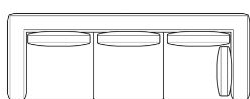

Data sheet

Sofa 295

Width: 295cm
Depth: 105cm
Height: 85cm

Sofa 240

Width: 240cm
Depth: 105cm
Height: 85cm

Sofa 210

Width: 210cm
Depth: 105cm
Height: 85cm

End section sofa 275

Width: 275cm
Depth: 105cm
Height: 85cm

End section sofa 220

Width: 220cm
Depth: 105cm
Height: 85cm

End section sofa 190

Width: 190cm
Depth: 105cm
Height: 85cm

Corner sofa 295

Width: 295cm
Depth: 105cm
Height: 85cm

Corner sofa 240

Width: 240cm
Depth: 105cm
Height: 85cm

End section corner sofa 275

Width: 275cm
Depth: 105cm
Height: 85cm

End section corner sofa 220

Width: 220cm
Depth: 105cm
Height: 85cm

End section corner sofa 120

Width: 120cm
Depth: 105cm
Height: 85cm

Central section 255

Width: 255cm
Depth: 105cm
Height: 85cm

Central section 200

Width: 200cm
Depth: 105cm
Height: 85cm

Central section 170

Width: 170cm
Depth: 105cm
Height: 85cm