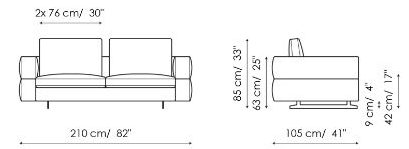

Data sheet

Sofa 295

Width: 295cm
Depth: 105cm
Height: 85cm

Sofa 240

Width: 240cm
Depth: 105cm
Height: 85cm

Sofa 210

Width: 210cm
Depth: 105cm
Height: 85cm

End section sofa 275

Width: 275cm
Depth: 105cm
Height: 85cm

End section sofa 220

Width: 220cm
Depth: 105cm
Height: 85cm

End section sofa 190

Width: 190cm
Depth: 105cm
Height: 85cm

Corner sofa 295

Width: 295cm
Depth: 105cm
Height: 85cm

Corner sofa 240

Width: 240cm
Depth: 105cm
Height: 85cm

End section corner sofa 275

Width: 275cm
Depth: 105cm
Height: 85cm

End section corner sofa 220

Width: 220cm
Depth: 105cm
Height: 85cm

End section corner sofa 120

Width: 120cm
Depth: 105cm
Height: 85cm

Central section 255

Width: 255cm
Depth: 105cm
Height: 85cm

Central section 200

Width: 200cm
Depth: 105cm
Height: 85cm

Central section 170

Width: 170cm
Depth: 105cm
Height: 85cm