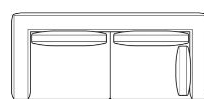

Data sheet

Sofa 295

Width: 295cm
Depth: 105cm
Height: 85cm

Sofa 240

Width: 240cm
Depth: 105cm
Height: 85cm

Sofa 210

Width: 210cm
Depth: 105cm
Height: 85cm

End section sofa 275

Width: 275cm
Depth: 105cm
Height: 85cm

End section sofa 220

Width: 220cm
Depth: 105cm
Height: 85cm

End section sofa 190

Width: 190cm
Depth: 105cm
Height: 85cm

Corner sofa 295

Width: 295cm
Depth: 105cm
Height: 85cm

Corner sofa 240

Width: 240cm
Depth: 105cm
Height: 85cm

End section corner sofa 275

Width: 275cm
Depth: 105cm
Height: 85cm

End section corner sofa 220

Width: 220cm
Depth: 105cm
Height: 85cm

End section corner sofa 120

Width: 120cm
Depth: 105cm
Height: 85cm

Central section 255

Width: 255cm
Depth: 105cm
Height: 85cm

Central section 200

Width: 200cm
Depth: 105cm
Height: 85cm

Central section 170

Width: 170cm
Depth: 105cm
Height: 85cm