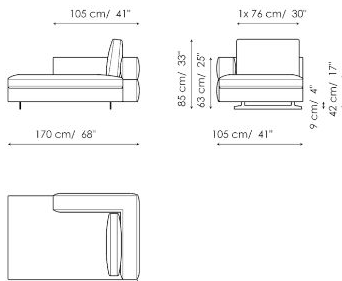

Data sheet

Sofa 295

Width: 295cm
Depth: 105cm
Height: 85cm

Sofa 240

Width: 240cm
Depth: 105cm
Height: 85cm

Sofa 210

Width: 210cm
Depth: 105cm
Height: 85cm

End section sofa 275

Corner sofa 240

Width: 240cm
Depth: 105cm
Height: 85cm

End section corner sofa 275

Width: 275cm
Depth: 105cm
Height: 85cm

End section corner sofa 220

Width: 220cm
Depth: 105cm
Height: 85cm

End section corner sofa 120

Width: 120cm
Depth: 105cm
Height: 85cm

Central section 255

Width: 255cm
Depth: 105cm
Height: 85cm

Central section 200

Width: 200cm
Depth: 105cm
Height: 85cm

Central section 170

Width: 170cm
Depth: 105cm
Height: 85cm

Meridiana

Width: 245cm
Depth: 105cm
Height: 85cm

Chaise longue

Width: 170cm
Depth: 105cm
Height: 85cm

Semi-corner

Width: 202cm
Depth: 158cm
Height: 85cm

Corner

Width: 105cm
Depth: 105cm
Height: 85cm