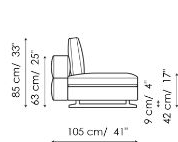

Data sheet

Sofa 295

Width: 295cm
Depth: 105cm
Height: 85cm

Sofa 240

Width: 240cm
Depth: 105cm
Height: 85cm

Sofa 210

Width: 210cm
Depth: 105cm
Height: 85cm

End section sofa 275

Corner sofa 240

Width: 240cm
Depth: 105cm
Height: 85cm

End section corner sofa 275

Width: 275cm
Depth: 105cm
Height: 85cm

End section corner sofa 220

Width: 220cm
Depth: 105cm
Height: 85cm

End section corner sofa 120

Width: 120cm
Depth: 105cm
Height: 85cm

Central section 255

Width: 255cm
Depth: 105cm
Height: 85cm

Central section 200

Width: 200cm
Depth: 105cm
Height: 85cm

Central section 170

Width: 170cm
Depth: 105cm
Height: 85cm

Meridiana

Width: 245cm
Depth: 105cm
Height: 85cm

Chaise longue

Width: 170cm
Depth: 105cm
Height: 85cm

Semi-corner

Width: 202cm
Depth: 158cm
Height: 85cm

Corner

Width: 105cm
Depth: 105cm
Height: 85cm