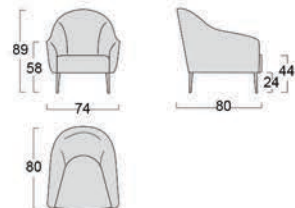

Poltrona Armchair

Piedini Feet

Piede Log, di serie
Log feet, standard

Piede Basic, optional
Basic feet, optional