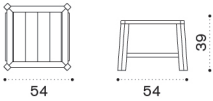

Item

PCTCQT5

Description

Pickled teak

PCTCQT1

Teak

→ 8,5 | 1 box 58X65X24H 10 Kg

Rectangular coffee table 84x54 with removable tray

PCTCRT5

Pickled teak

PCTCRT1

Teak

→ 10 | 1 box 58X90,5X24H 14 Kg