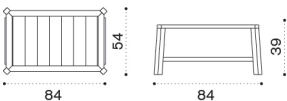

Item

PCTCQT5

Description

Pickled teak

PCTCQT1

Teak

→ 8,5 | 1 box 58X65X24H 10 Kg

Rectangular coffee table 84x54 with removable tray

PCTCRT5

Pickled teak

PCTCRT1

Teak

→ 10 | 1 box 58X90,5X24H 14 Kg