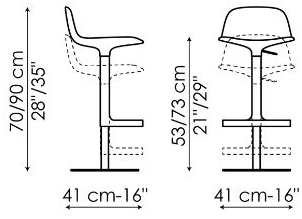

central metal support base with integrated footrest is equipped with a precise swivel movement and is adjustable in height. The Bonnie design plastic bar stool is also ideal for places intended for collective use such as bars and hotels.

## Bonnie h 70-90

Width: 41cm

Depth: 41cm

Height: 70-90cm