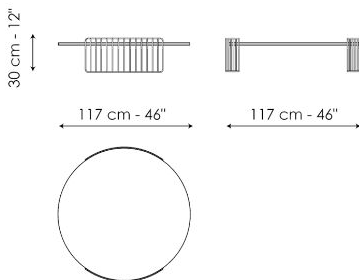

Data sheet

Harpe Ø40 x H43

Width: 40cm

Depth: 40cm

Height: 43cm

Harpe Ø40 x H50

Width: 40cm

Depth: 40cm

Height: 50cm

Harpe Ø50 x H43

Width: 50cm

Depth: 50cm

Height: 43cm

Harpe Ø50 x H50

Width: 50cm

Depth: 50cm

Height: 50cm

Harpe Ø97 x H30

Width: 97cm

Depth: 97cm

Height: 30cm

Harpe Ø97 x H37

Width: 97cm

Depth: 97cm

Height: 37cm

Harpe Ø117 x H30

Width: 117cm

Depth: 117cm

Height: 30cm

Finishes

TOP

Opaque Glass