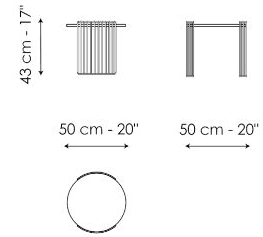

Data sheet

Harpe Ø40 x H43

Width: 40cm

Depth: 40cm

Height: 43cm

Harpe Ø40 x H50

Width: 40cm

Depth: 40cm

Height: 50cm

Harpe Ø50 x H43

Width: 50cm

Depth: 50cm

Height: 43cm

Harpe Ø50 x H50

Width: 50cm

Depth: 50cm

Height: 50cm

Harpe Ø97 x H30

Width: 97cm

Depth: 97cm

Height: 30cm

Harpe Ø97 x H37

Width: 97cm

Depth: 97cm

Height: 37cm

Harpe Ø117 x H30

Width: 117cm

Depth: 117cm

Height: 30cm

Finishes

TOP

Opaque Glass