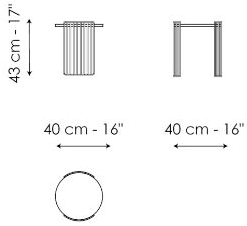

Data sheet

Harpe Ø40 x H43

Width: 40cm

Depth: 40cm

Height: 43cm

Harpe Ø40 x H50

Width: 40cm

Depth: 40cm

Height: 50cm

Harpe Ø50 x H43

Width: 50cm

Depth: 50cm

Height: 43cm

Harpe Ø50 x H50

Width: 50cm

Depth: 50cm

Height: 50cm

Harpe Ø97 x H30

Width: 97cm

Depth: 97cm

Height: 30cm

Harpe Ø97 x H37

Width: 97cm

Depth: 97cm

Height: 37cm

Harpe Ø117 x H30

Width: 117cm

Depth: 117cm

Height: 30cm

Finishes

TOP

Opaque Glass