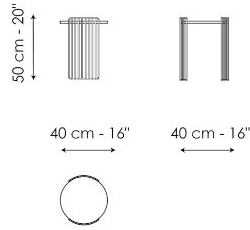

Data sheet

Harpe Ø40 x H43

Width: 40cm

Depth: 40cm

Height: 43cm

Harpe Ø40 x H50

Width: 40cm

Depth: 40cm

Height: 50cm

Harpe Ø50 x H43

Width: 50cm

Depth: 50cm

Height: 43cm

Harpe Ø50 x H50

Width: 50cm

Depth: 50cm

Height: 50cm

Harpe Ø97 x H30

Width: 97cm

Depth: 97cm

Height: 30cm

Harpe Ø97 x H37

Width: 97cm

Depth: 97cm

Height: 37cm

Harpe Ø117 x H30

Width: 117cm

Depth: 117cm

Height: 30cm

Finishes

TOP

Opaque Glass