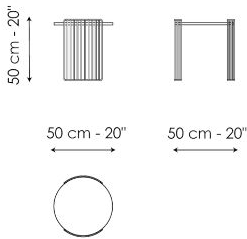

Data sheet

Harpe Ø40 x H43

Width: 40cm

Depth: 40cm

Height: 43cm

Harpe Ø40 x H50

Width: 40cm

Depth: 40cm

Height: 50cm

Harpe Ø50 x H43

Width: 50cm

Depth: 50cm

Height: 43cm

Harpe Ø50 x H50

Width: 50cm

Depth: 50cm

Height: 50cm

Harpe Ø97 x H30

Width: 97cm

Depth: 97cm

Height: 30cm

Harpe Ø97 x H37

Width: 97cm

Depth: 97cm

Height: 37cm

Harpe Ø117 x H30

Width: 117cm

Depth: 117cm

Height: 30cm

Finishes

TOP

Opaque Glass