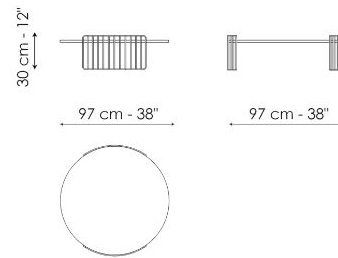

Data sheet

Harpe Ø40 x H43

Width: 40cm

Depth: 40cm

Height: 43cm

Harpe Ø40 x H50

Width: 40cm

Depth: 40cm

Height: 50cm

Harpe Ø50 x H43

Width: 50cm

Depth: 50cm

Height: 43cm

Harpe Ø50 x H50

Width: 50cm

Depth: 50cm

Height: 50cm

Harpe Ø97 x H30

Width: 97cm

Depth: 97cm

Height: 30cm

Harpe Ø97 x H37

Width: 97cm

Depth: 97cm

Height: 37cm

Harpe Ø117 x H30

Width: 117cm

Depth: 117cm

Height: 30cm

Finishes

TOP

Opaque Glass