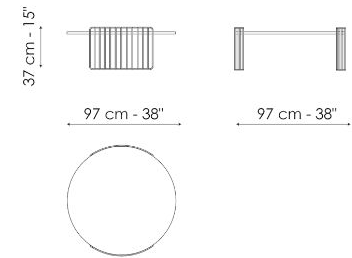

Data sheet

Harpe Ø40 x H43

Width: 40cm

Depth: 40cm

Height: 43cm

Harpe Ø40 x H50

Width: 40cm

Depth: 40cm

Height: 50cm

Harpe Ø50 x H43

Width: 50cm

Depth: 50cm

Height: 43cm

Harpe Ø50 x H50

Width: 50cm

Depth: 50cm

Height: 50cm

Harpe Ø97 x H30

Width: 97cm

Depth: 97cm

Height: 30cm

Harpe Ø97 x H37

Width: 97cm

Depth: 97cm

Height: 37cm

Harpe Ø117 x H30

Width: 117cm

Depth: 117cm

Height: 30cm

Finishes

TOP

Opaque Glass