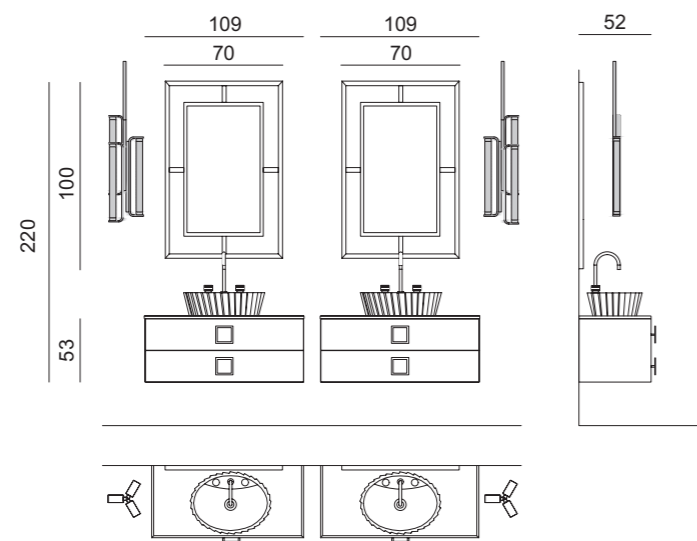

DAPHNE D27

L109 + L109 x W52,5 x H220 cm

Finishes: G153 glossy Antracite finish. Square handles in chrome metal finish.

Washbasin & Top: 045 glossy Antrax glass top; PLISSE' countertop washbasin in white ceramic with ring in chrome finish.

Mirror: CASABLANCA, 70 x 3 x 100 cm; **Suspended Lamp:** STRADIVARI, triple unit version; **Tap:** CHARLOTTE in transparent finish and chrome metal finish; **Accessories:** SQUARE towel holder in chrome metal finish.