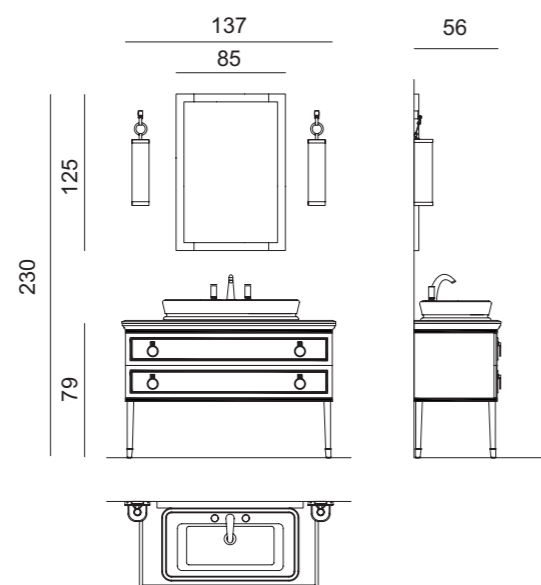

**Towel Holder:** 65 x 34 x 65 cm, with compartment. **Bathtub:** AURELIE, 185 x 85 x 66 cm.

# LUTETIA L14

L180 x W56 x H230 cm

**Finishes:** G9 glossy Malva finish with gold metal finish.

**Washbasin & Top:** Bianco Statuario marble top and countertop washbasin in white resin.

**Mirror:** 170 x 3 x 125 cm; **Wall Lamp:** MURANO 4 in gold metal finish; **Tap:** FORTUNY in gold metal finish; **Accessories:** wall fixed towel holder in gold metal finish; **Towel Holder:** 65 x 34 x 65 cm, with compartment. **Bathtub:** AURELIE, 185 x 85 x 66 cm.

# LUTETIA L18

L137 x W56 x H230 cm

**Finishes:** G002 glossy Bianco finish and chrome metal finish.

**Washbasin & Top:** Bianco Statuario marble top and countertop washbasin in white resin.

**Mirror:** 85 x 3 x 125 cm; **Wall Lamp:** MURANO 4 in chrome metal finish; **Tap:** FORTUNY in chrome metal finish;

**Accessories:** wall fixed towel holder in chrome metal finish; **Bathtub:** AURELIE, 185 x 85 x 66 cm.