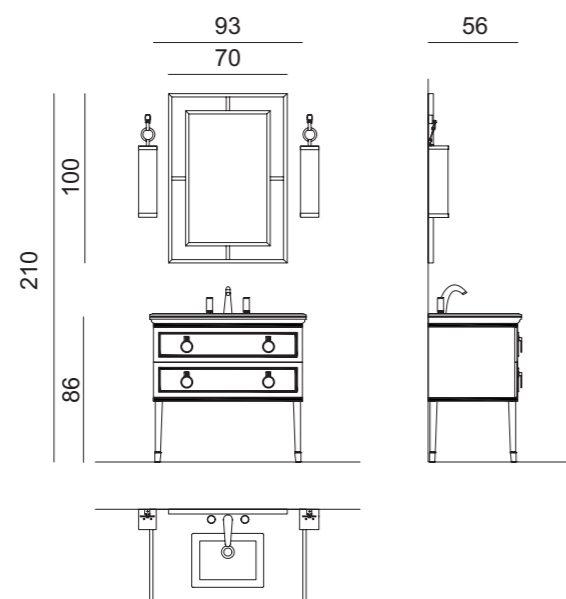

LUTETIA L30

L93 x W56 x H210 cm

Finishes: DG02 metallic Dark Grey finish and chrome metal finish.

Washbasin & Top: Nero Marquinia marble top and undercounter washbasin in black ceramic.

Mirror: CASABLANCA DELUXE, 70 x 3 x 100 cm; **Wall Lamp:** MURANO 4 in chrome metal finish;

Tap: FORTUNY in chrome metal finish; **Accessories:** towel holder in chrome metal finish.