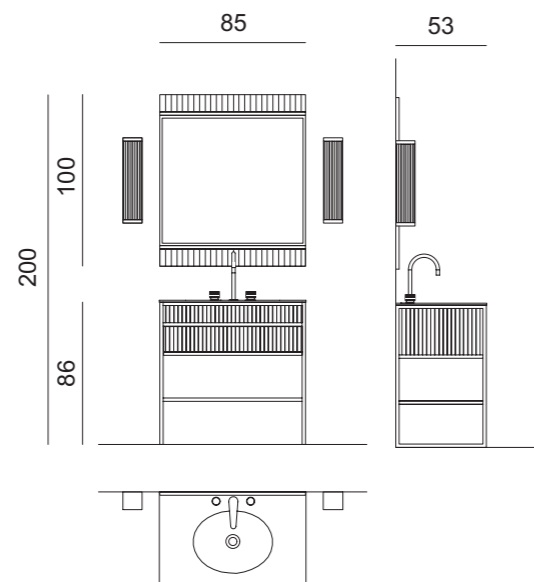

## ACADEMY AC16

L85 + L85 x W53 x H200 cm

**Finishes:** Ribbed mirror and gold metal finish.

**Washbasin & Top:** Calacatta Oro marble top and undercounter washbasin in white ceramic.

**Mirror:** ACADEMY, 85 x 2 x 100 cm; **Wall Lamp:** MURANO 2 in gold metal finish;

**Tap:** CHARLOTTE in amber finish and gold metal finish; **Accessories:** SQUARE towel holder in gold metal finish; **Free-standing Tall Unit:** 35 x 35 x 156; **Wall Unit:** 30 x 25 x 110 cm;

**Towel Holder:** 50 x 39 x 84 cm.