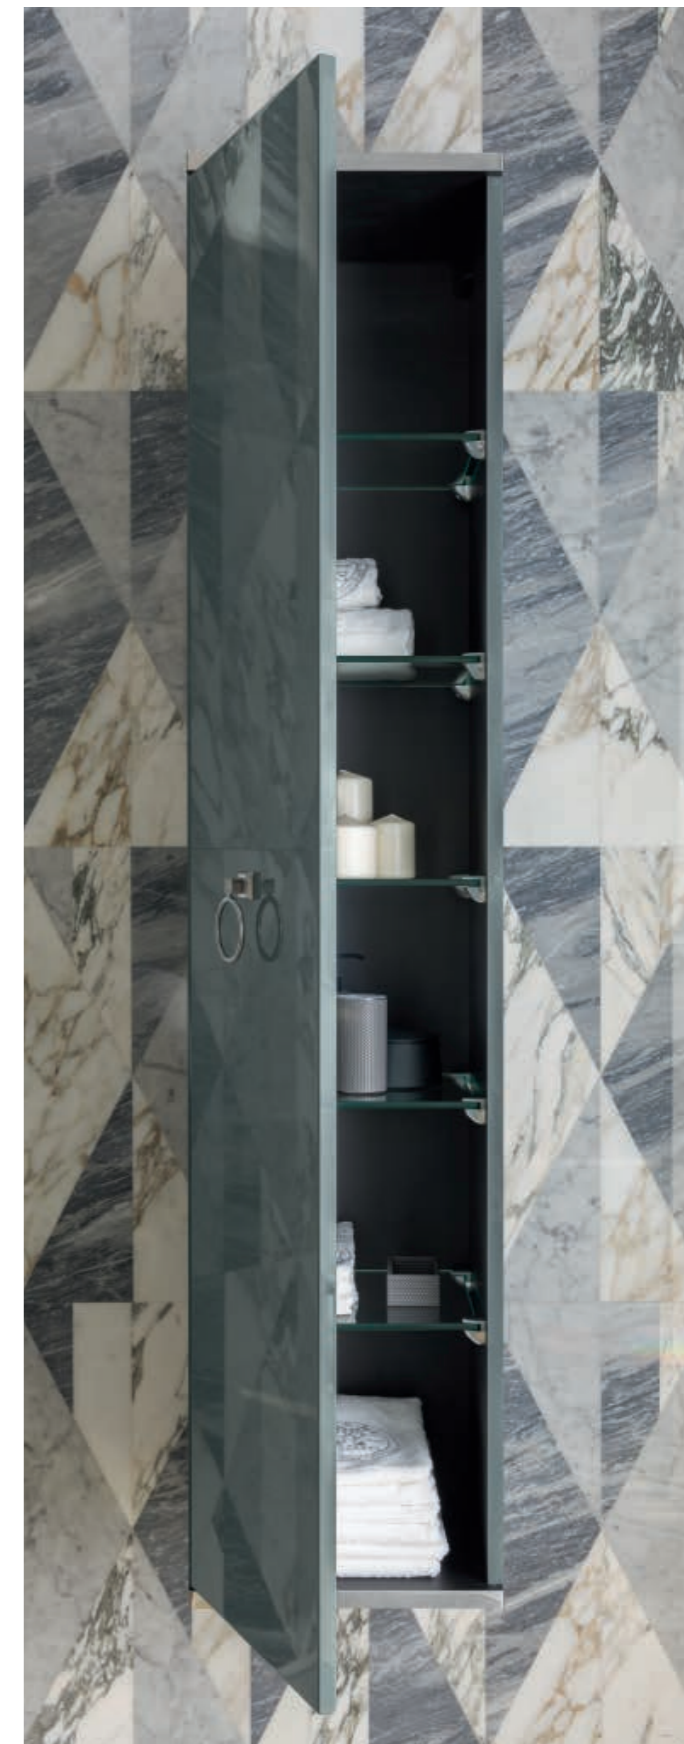

**Towel Holder:** 65 x 34 x 65 cm, with compartment. **Bathtub:** AURELIE, 185 x 85 x 66 cm.