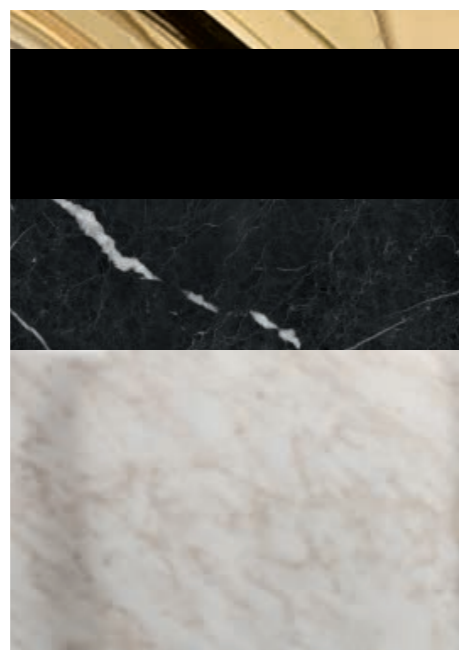

LUTETIA L1

L180 x W56 x H230 cm

Finishes: G556 glossy Black finish with gold metal finish.

Washbasin & Top: Nero Marquinia marble top and countertop washbasin in white resin.

Mirror: 170 x 3 x 125 cm; **Wall Lamp:** MURANO 4 in gold metal finish; **Tap:** FORTUNY in gold metal finish;

Accessories: wall fixed towel holder in gold metal finish.