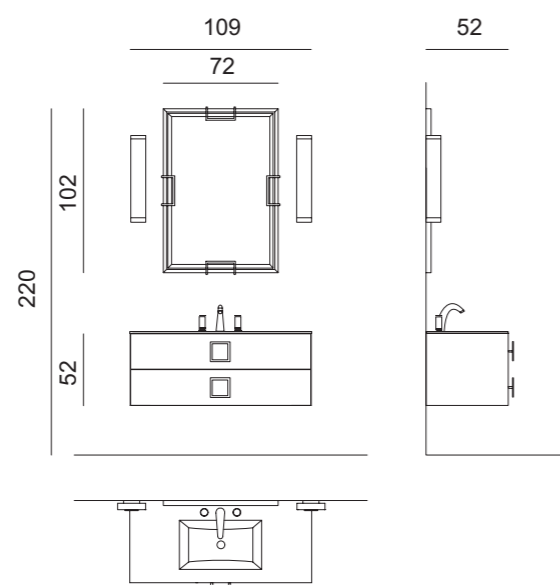

DAPHNE D25

L109 x W52,5 x H220 cm

Finishes: G002 glossy Bianco finish. Square handles in chrome metal finish.

Washbasin & Top: Bianco Statuario marble top and undercounter washbasin in white ceramic.

Mirror: 72 x 3 x 102 cm; **Wall Lamp:** MURANO 2 in chrome metal finish; **Tap:** FORTUNY in chrome metal finish;

Bathtub: TIFFANY, 185 x 85 x 66 cm; **Accessories:** SQUARE towel holder in chrome metal finish.