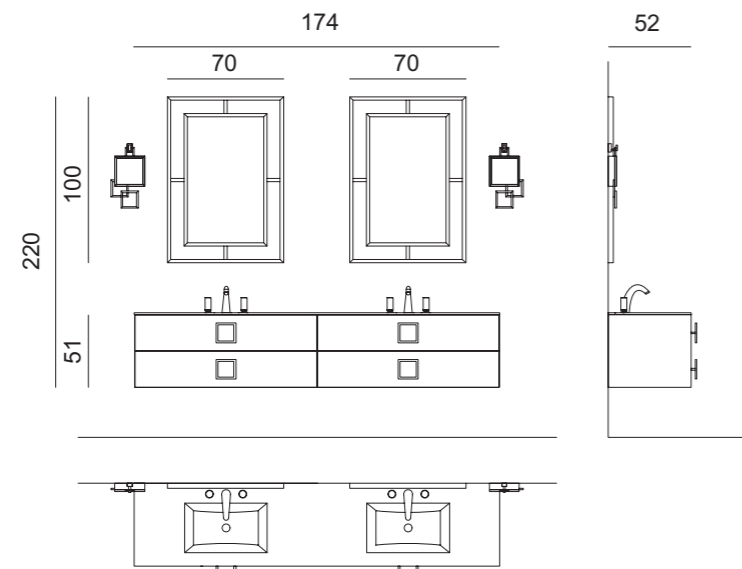

DAPHNE D31

L174 x W52,5 x H220 cm

Finishes: G556 glossy Black finish. Square handles in gold metal finish.

Washbasin & Top: Integrated glass top in glossy 100 Nero finish.

Mirror: CASABLANCA, 70 x 3 x 100 cm; **Wall Lamp:** VICKY in gold metal finish;

Tap: FORTUNY in gold metal finish; **Accessories:** SQUARE towel holder in gold metal finish.