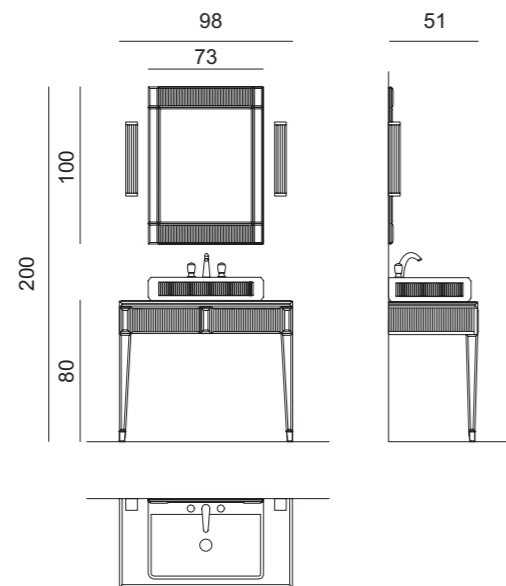

RIALTO RL1

L98 + L98 x W51 x H200 cm

Finishes: ribbed mirror and chrome metal finish.

Washbasin & Top: ribbed mirror top and countertop washbasin in white resin.

Mirror: RIALTO, 73 x 3 x 100 cm; **Wall Lamp:** MURANO 1 in chrome metal finish; **Tap:** VENICE in chrome metal finish; **Console:** RIALTO, 53 x 41 x 80 cm; **Accessories:** SQUARE towel holder in chrome metal finish.