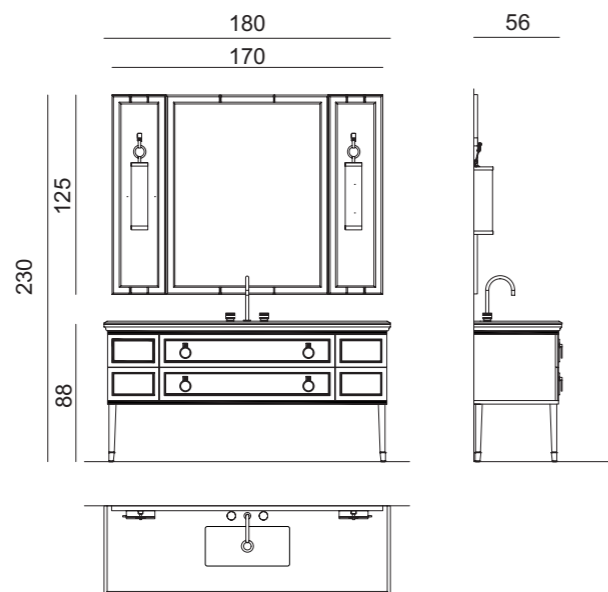

LUTETIA L22

L180 x W56 x H230 cm

Finishes: DP01 metallic Prosecco finish and gold metal finish.

Washbasin & Top: Calacatta Oro marble top and undercounter washbasin in white ceramic.

Mirror: 170 x 3 x 125 cm; **Wall Lamp:** MURANO 4 in gold metal finish; **Tap:** CHARLOTTE in amber finish and gold metal finish; **Accessories:** towel holder, SQUARE toothbrush holder, SQUARE soap dispenser, SQUARE mirror and SQUARE kleenex holder.