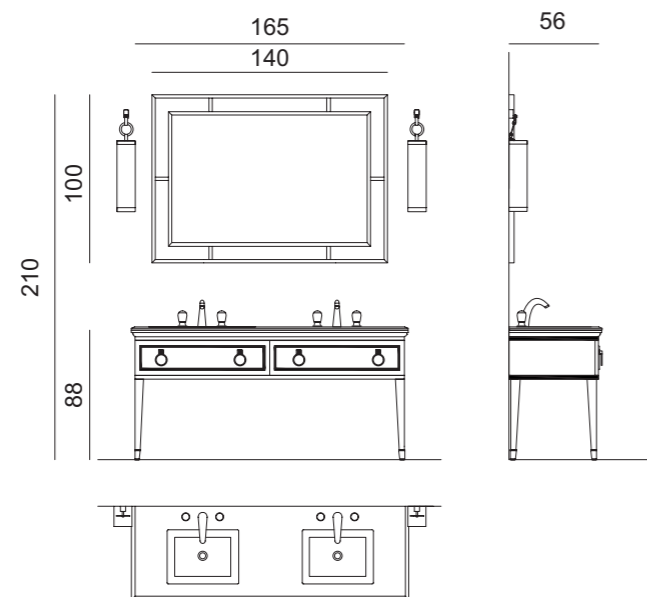

LUTETIA L21

L165 x W56 x H210 cm

Finishes: G556 glossy Black finish and gold metal finish.

Washbasin & Top: Nero Marquinia marble top and undercounter washbasin in black ceramic.

Mirror: CASABLANCA, 140 x 3 x 100 cm; **Wall Lamp:** MURANO 4 in gold metal finish;

Tap: VENICE in gold metal finish; **Accessories:** wall fixed towel holder in gold metal finish;

Tall Unit: 50 x 35 x 157 cm.