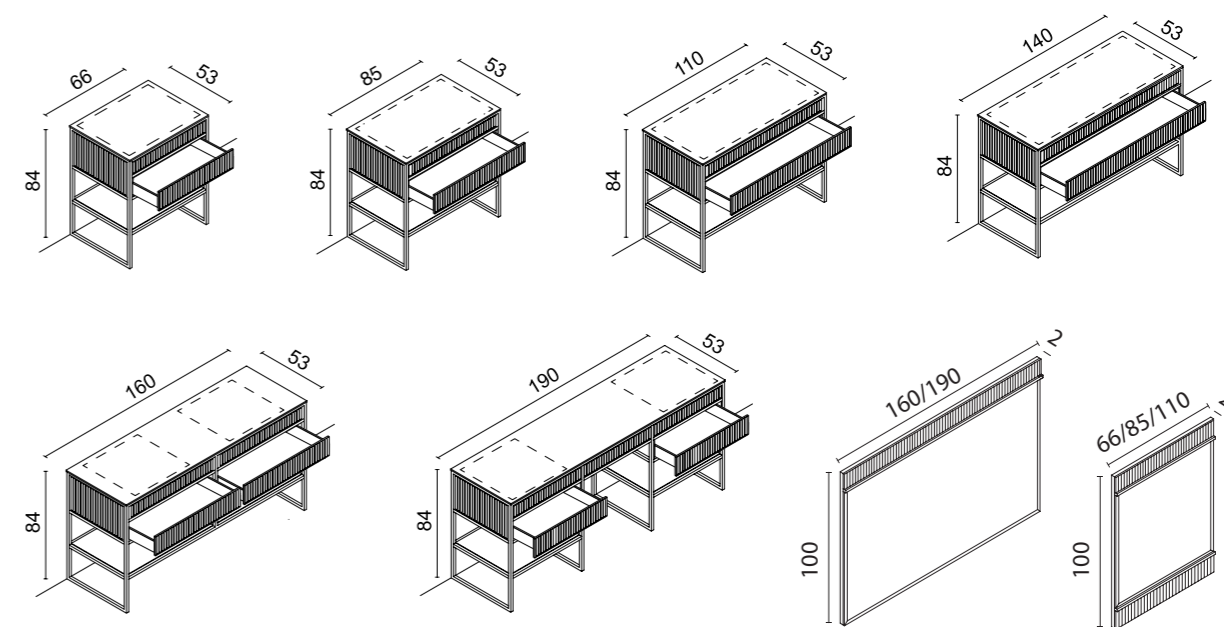

Ribbed Decoration / Ribbed Mirror / Ribbed Glass