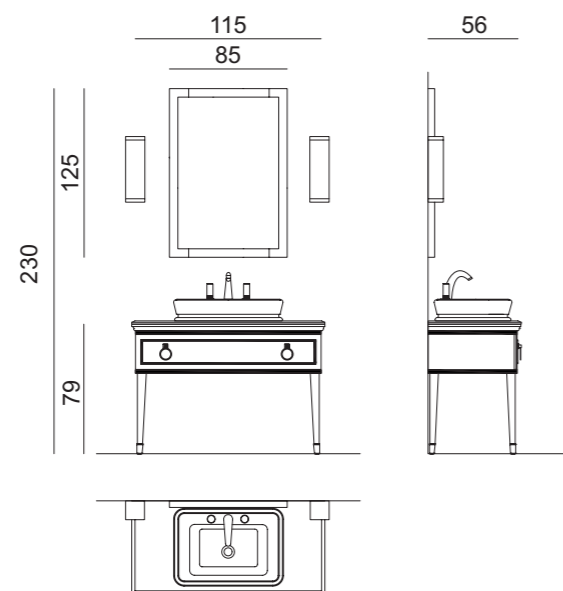

**Accessories:** wall fixed towel holder in gold metal finish; **Towel Holder:** 65 x 34 x 65 cm, with compartment.

LUTETIA  
COLLECTION