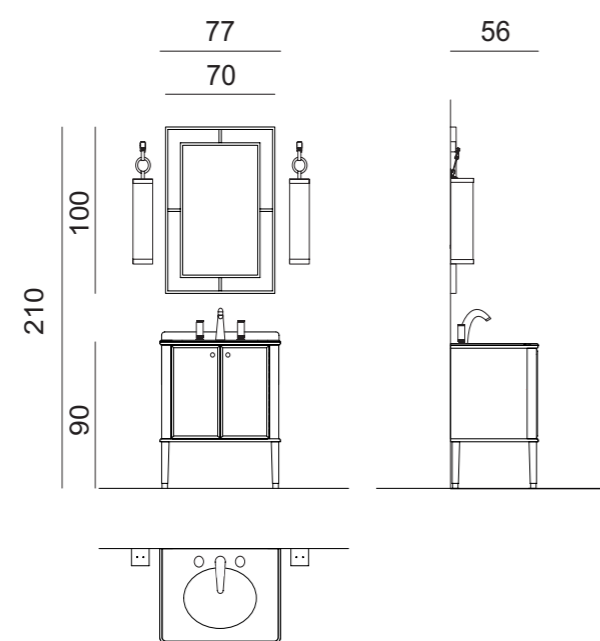

RIVIERE RV8

L77 x W56 x H210 cm

Finishes: G164 glossy Lino finish. G556 glossy Black finish and gold metal finish.

Washbasin & Top: Nero Assoluto marble top and oval undercounter washbasin in white ceramic.

Backsplash: Nero Assoluto marble.

Mirror: CASABLANCA DELUXE, 70 x 3 x 100 cm; **Wall Lamp:** MURANO 4 in gold metal finish;

Tap: FORTUNY in gold metal finish; **Wall Unit:** 32 x 19 x 110 cm; **Suspended Tall Unit:** 42 x 35 x 165 cm;

SQUARE Accessories: wall-fixed towel holder, toilet paper holder, toilet-brush holder.