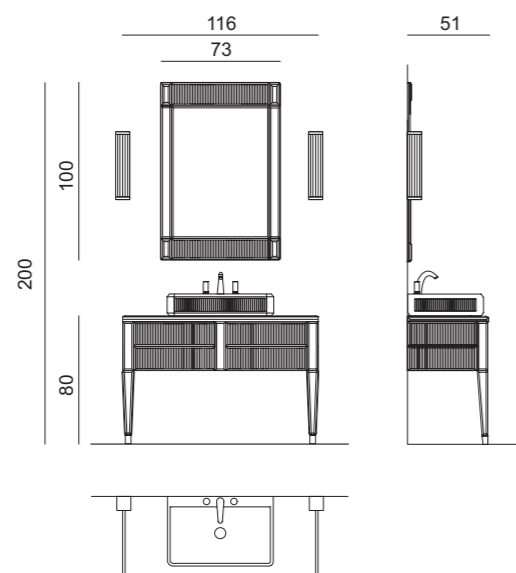

**Mirror:** RIALTO, 73 x 3 x 100 cm; **Wall Lamp:** MURANO 2 in chrome metal finish; **Tap:** CHARLOTTE in black finish and chrome metal finish; **Small Bench:** 45 x 35 x 44 cm, fabric (Cat.C);  
**Tall Unit:** 40 x 36 x 170 cm; **Wall Unit:** 40 x 20 x 100 cm;  
**SQUARE Accessories:** towel holder, toothbrush holder, soap dispenser.