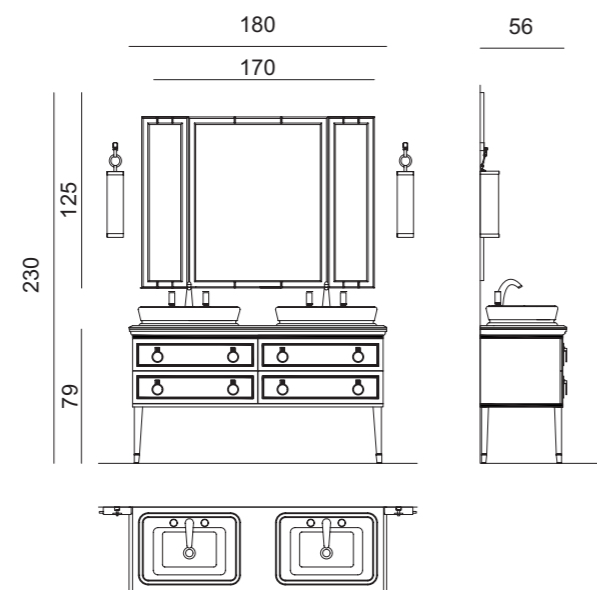

LUTETIA L1

L180 x W56 x H230 cm

Finishes: G556 glossy Black finish with gold metal finish.

Washbasin & Top: Nero Marquinia marble top and countertop washbasin in white resin.

Mirror: 170 x 3 x 125 cm; **Wall Lamp:** MURANO 4 in gold metal finish; **Tap:** FORTUNY in gold metal finish;

Accessories: wall fixed towel holder in gold metal finish.