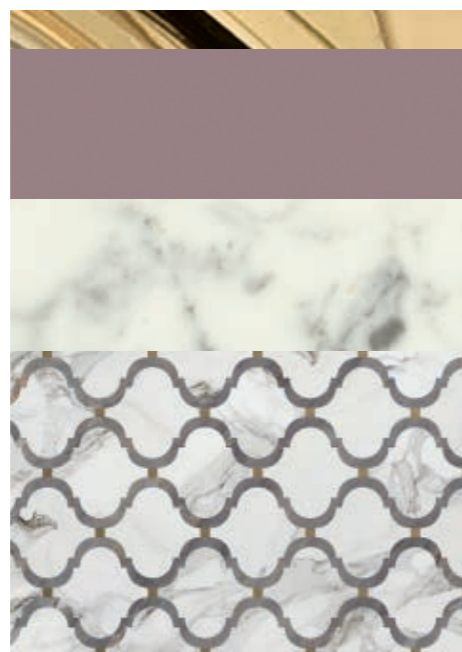

LUTETIA L14

L180 x W56 x H230 cm

Finishes: G9 glossy Malva finish with gold metal finish.

Washbasin & Top: Bianco Statuario marble top and countertop washbasin in white resin.

Mirror: 170 x 3 x 125 cm; **Wall Lamp:** MURANO 4 in gold metal finish; **Tap:** FORTUNY in gold metal finish; **Accessories:** wall fixed towel holder in gold metal finish; **Towel Holder:** 65 x 34 x 65 cm, with compartment. **Bathtub:** AURELIE, 185 x 85 x 66 cm.