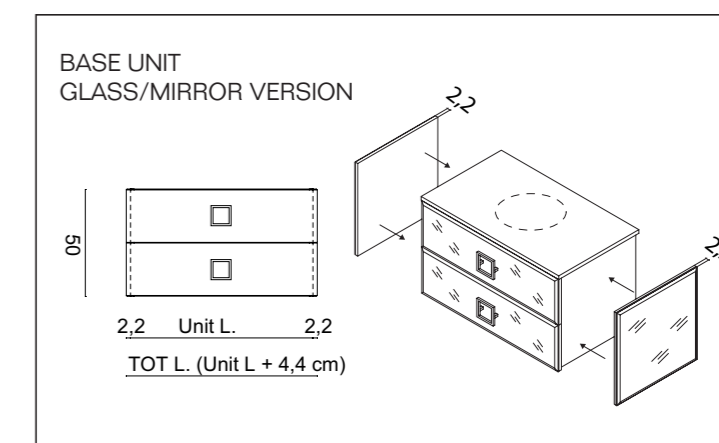

BASE UNITS - P52,5 X H50 CM