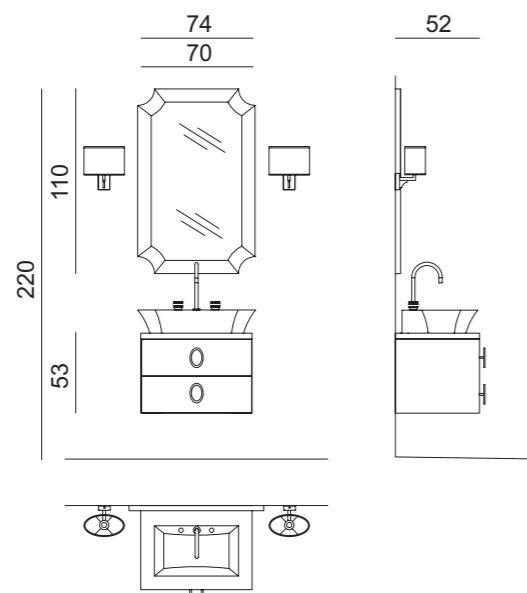

DAPHNE D36

L74 x W52,5 x H220 cm

Finishes: DB01 metallic Bronze finish. Oval handles in gold metal finish.

Washbasin & Top: VDB1 metallic Bronze glass top and countertop washbasins in white resin.

Mirror: NARCISO, 70 x 4 x 110 cm; **Wall Lamp:** NELLY in gold metal finish; **Tap:** CHARLOTTE in amber finish and gold metal finish; **Accessories:** SQUARE towel holder in gold metal finish.

DAPHNE
COLLECTION