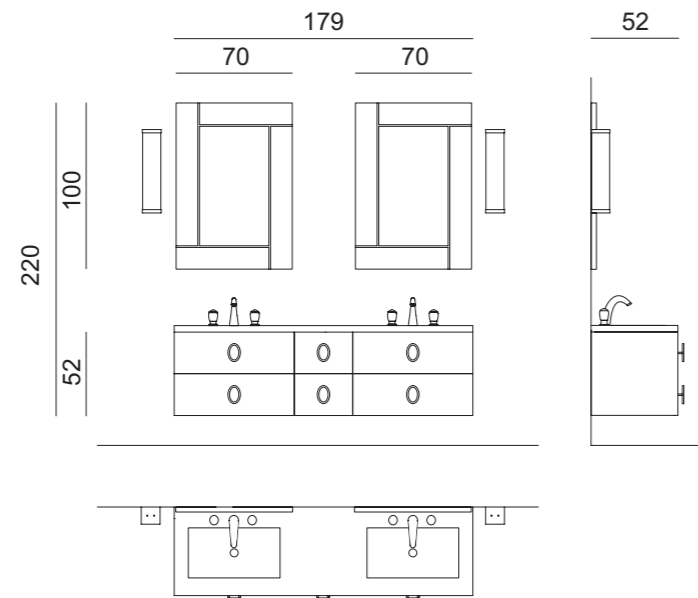

**Mirror:** LONDON, 70 x 2 x 100 cm; **Wall Lamp:** MURANO 2 in gold metal finish; **Tap:** VENICE in gold metal finish; **Tall Unit:** 35 x 35 x 166 cm; **Accessories:** SQUARE towel holder in gold metal finish.