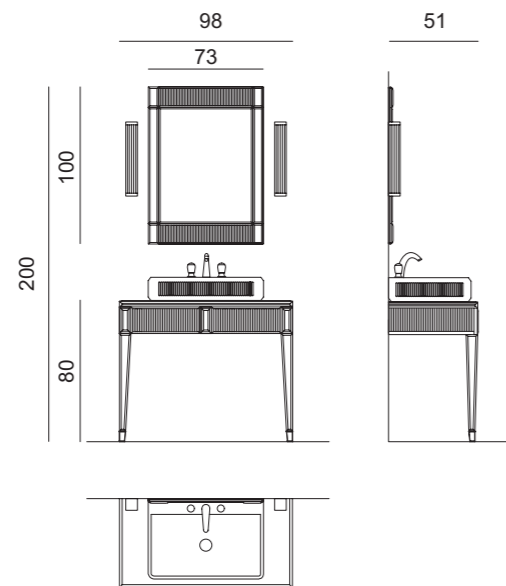

RIALTO RL2

L98 + L98 x W51 x H200 cm

Finishes: glossy black glass, ribbed mirror and chrome metal finish.

Washbasin & Top: glossy black glass top and countertop washbasin in white resin.

Mirror: RIALTO, 73 x 3 x 100 cm; **Wall Lamp:** MURANO 1 in chrome metal finish; **Tap:** VENICE in chrome metal finish; **Wall Unit:** 40 x 20 x 100 cm; **Tall Unit:** 40 x 36 x 170 cm.