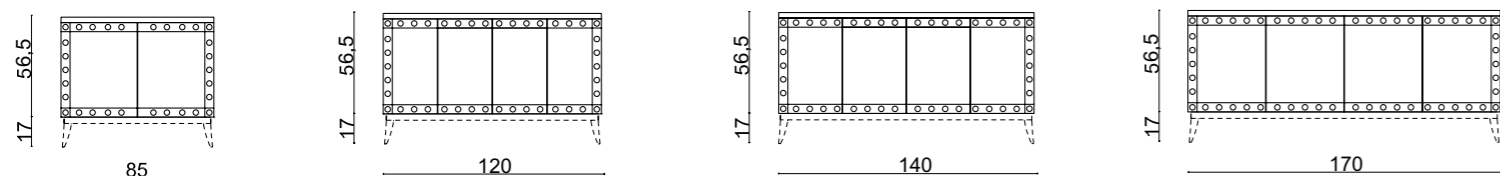

RIVOLI

TECHNICAL DATA

Frontal Versions

MIRROR FINISHES

LAQUERED FINISHES

Modularity

Rivoli "Special Edition"