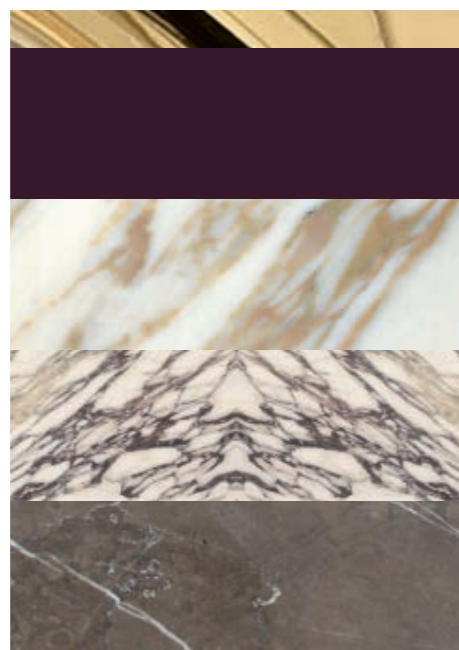

LUTETIA L29

L115 x W56 x H210 cm

Finishes: G204 glossy Prugna finish and gold metal finish.

Washbasin & Top: Calacatta Oro marble top and countertop washbasin in white resin.

Mirror: VALENTINO, 72 x 3 x 102 cm; **Wall Lamp:** CLEO in gold metal finish; **Tap:** CHARLOTTE in transparent finish and gold metal finish; **Accessories:** towel holder in gold metal finish.