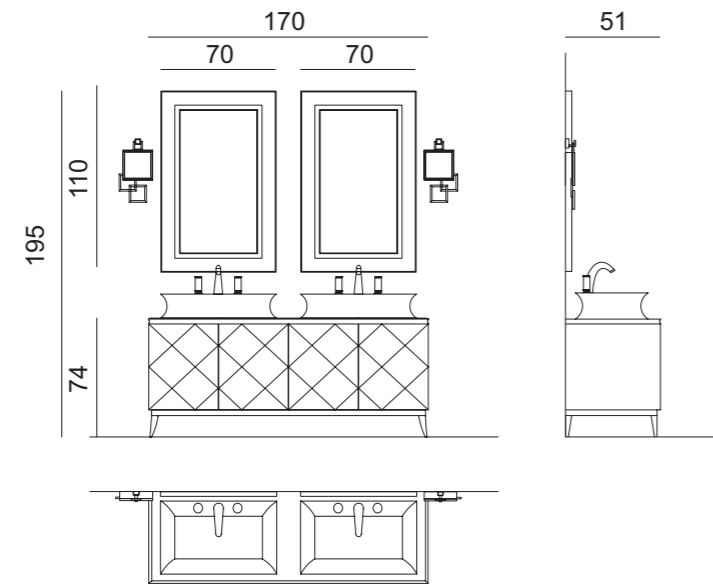

RIVOLI R9

L170 x W51 x H200 cm

Finishes: G513 glossy Avorio finish and gold metal finish. Rhombus decoration.

Washbasin & Top: 613 glossy Avorio glass top and counter washbasins in white resin.

Mirror: 70 x 3 x 110 cm; **Wall Lamp:** VICKY in gold metal finish; **Tap:** FORTUNY in gold metal finish;

Accessories: SQUARE towel holder in chrome metal finish.