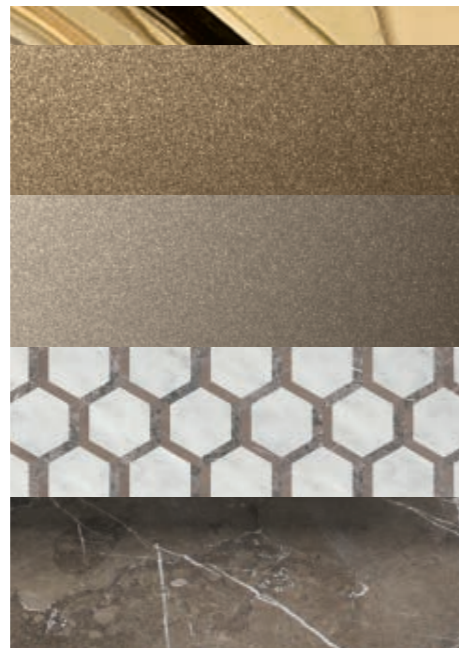

ACADEMY AC21

L85 x W53 x H200 cm

Finishes: DJ01 metallic Gianduia finish with ribbed decoration and gold metal finish.

Washbasin & Top: Integrated glass top in metallic VDJ1 Gianduia finish.

Mirror: ACADEMY, 85 x 2 x 100 cm; **Wall Lamp:** MURANO 3 in gold metal finish; **Tap:** VENICE in gold metal finish; **Accessories:** SQUARE towel holder in gold metal finish.