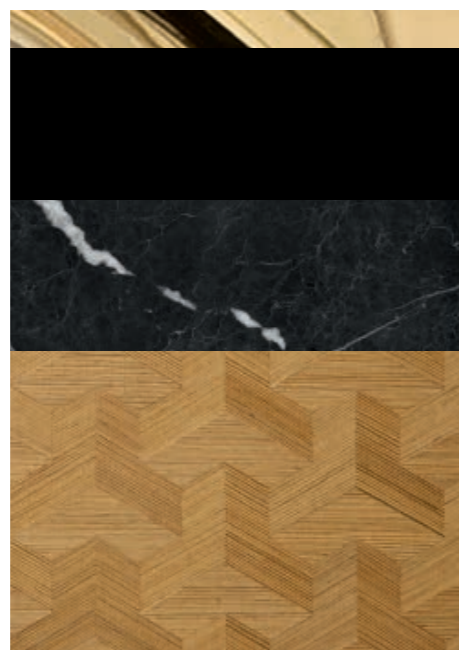

ACADEMY AC15

L160 x W53 x H200 cm

Finishes: G556 glossy Black finish with ribbed decoration and gold metal finish.

Washbasin & Top: Nero Marquina marble top with two undercounter washbasins in black ceramic.

Mirror: ACADEMY, 160 x 2 x 100 cm; **Wall Lamp:** VICKY in gold metal finish; **Tap:** VENICE in gold metal finish; **Accessories:** SQUARE towel holder in gold metal finish; **Tall Unit:** 50 x 35 x 156 cm;

Bathtub: ACADEMY, 185 x 85 x 66 cm; **Small Bench:** 39 x 39 x 53 cm, fabric (Cat.D).