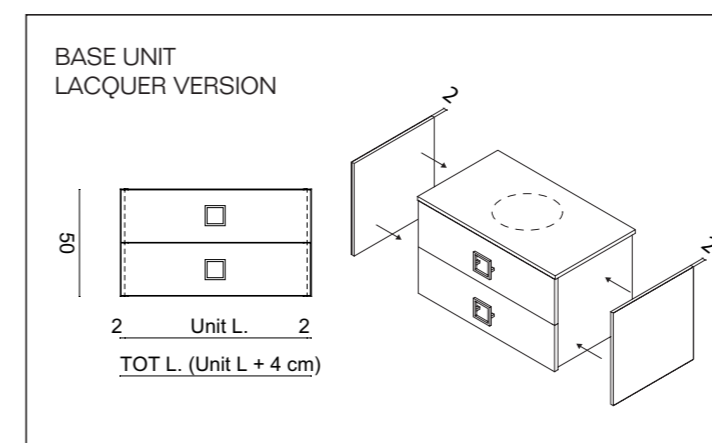

BASE UNITS - P52,5 X H50 CM