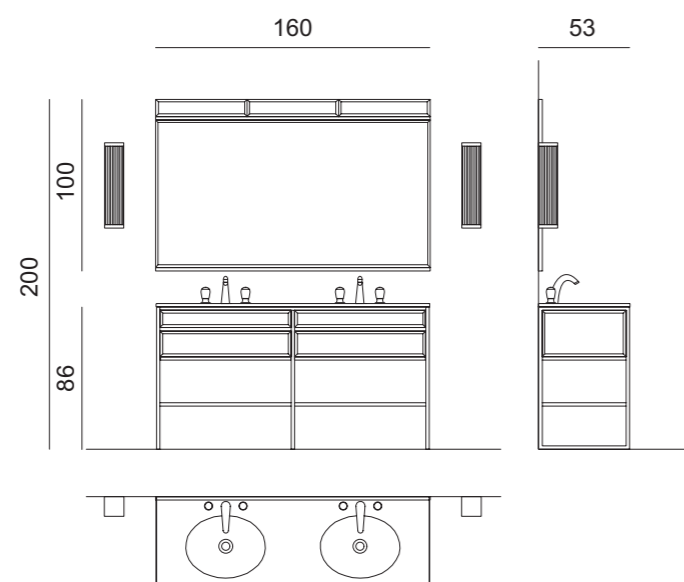

ACADEMY AC14

L160 x W53 x H200 cm

Finishes: smoke mirror finish and chrome metal finish.

Washbasin & Top: Nero Marquinia marble top with two undercounter washbasins in black ceramic.

Mirror: ACADEMY, 160 x 2 x 100 cm; **Wall Lamp:** MURANO 1 in chrome metal finish;

Tap: VENICE in chrome metal finish; **Accessories:** SQUARE towel holder in chrome metal finish;

Tall Unit: 50 x 35 x 156 cm; **Bathtub:** ACADEMY, 185 x 85 x 66 cm.