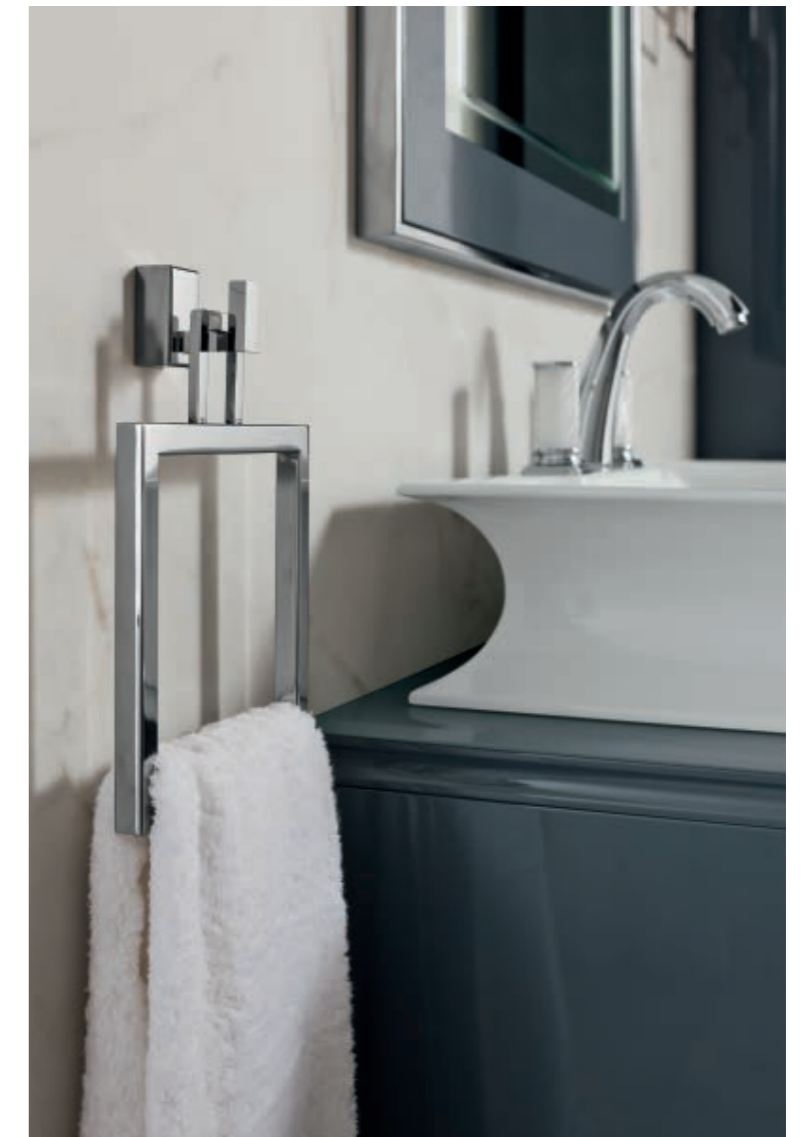

## RIVOLI R6

L116 x W51 x H200 cm

**Finishes:** G18 glossy Petrolio finish and chrome metal finish. Rhombus decoration.

**Washbasin & Top:** 118 glossy Petrolio glass top and counter washbasins in white resin.

**Mirror:** 70 x 3 x 110 cm; **Wall Lamp:** VICKY in chrome metal finish; **Tap:** FORTUNY in chrome metal finish;

**Tall Unit:** 35 x 35 x 165 cm; **Accessories:** SQUARE towel holder in chrome metal finish.