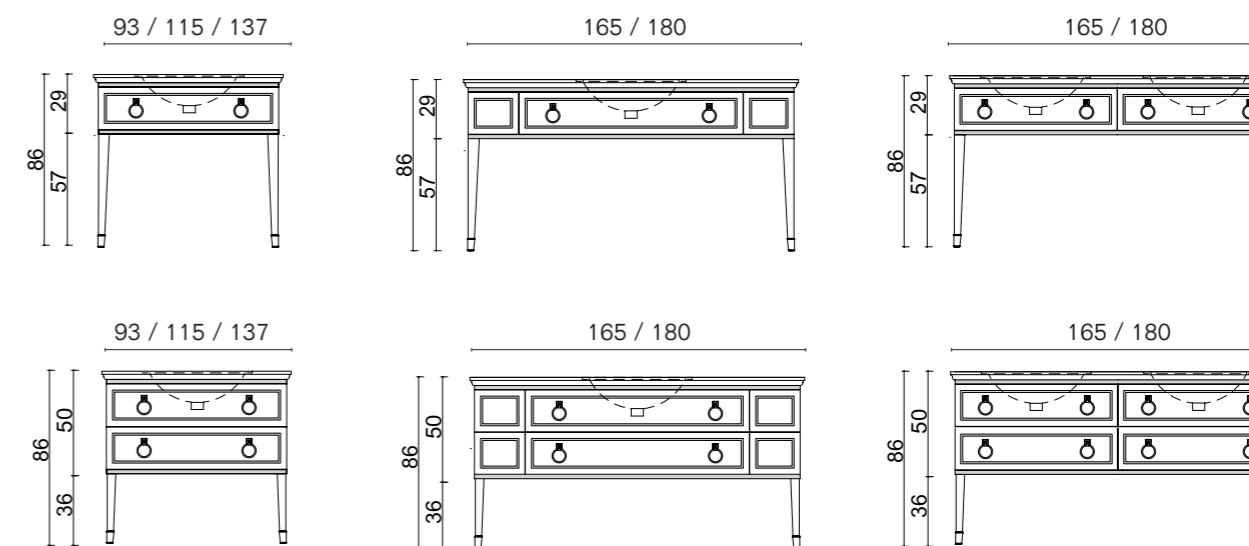

Undercounter Washbasin