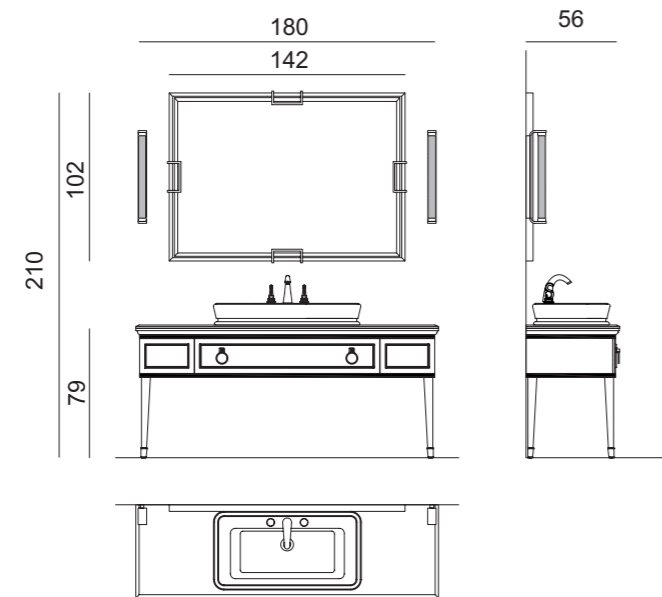

# LUTETIA L24

L180 x W56 x H210 cm

**Finishes:** G208 glossy Viola finish and chrome metal finish.

**Washbasin & Top:** Bianco Statuario marble top and countertop washbasin in white resin.

**Mirror:** VALENTINO, 142 x 3 x 102 cm; **Wall Lamp:** STRADIVARI, single unit version; **Tap:** SEAHORSE in chrome metal finish; **Accessories:** towel holder, SQUARE toothbrush holder, SQUARE soap dispenser and SQUARE mirror with LED lighting.