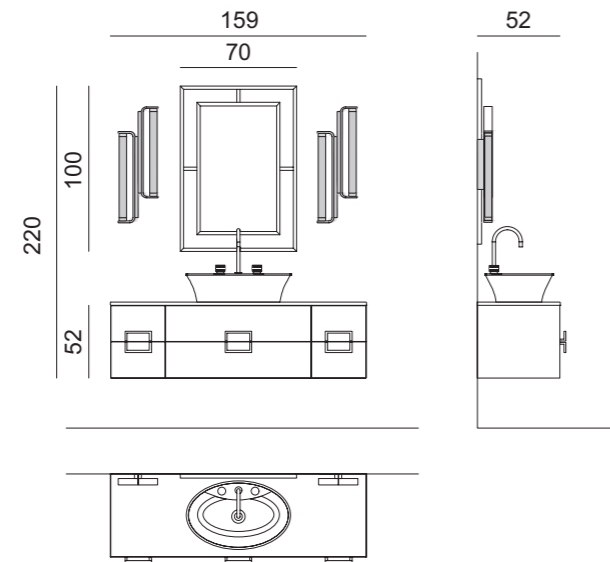

DAPHNE D32

L159 x W52,5 x H220 cm

Finishes: G002 glossy Bianco finish. MUSA handles in gold metal finish.

Washbasin & Top: Calacatta Oro marble top. CALLA countertop washbasin in white ceramic and gold external finish.

Mirror: CASABLANCA, 70 x 3 x 100 cm; **Wall Lamp:** STRADIVARI, double unit; **Tap:** CHARLOTTE in amber finish and gold metal finish; **SQUARE Accessories:** towel holder, toothbrush holder, soap dispenser and kleenex holder.