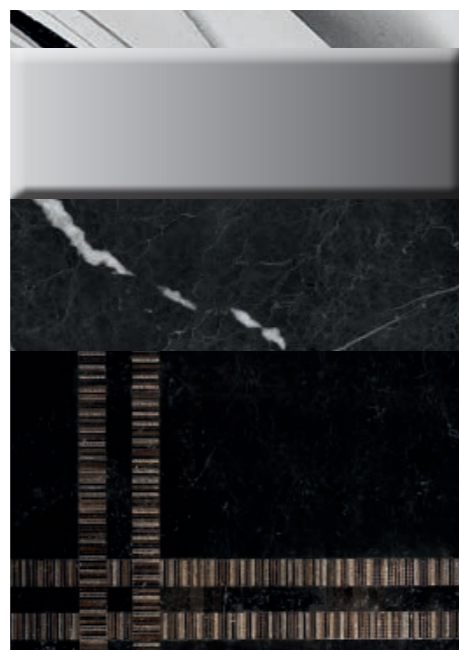

ACADEMY AC14

L160 x W53 x H200 cm

Finishes: smoke mirror finish and chrome metal finish.

Washbasin & Top: Nero Marquinia marble top with two undercounter washbasins in black ceramic.

Mirror: ACADEMY, 160 x 2 x 100 cm; **Wall Lamp:** MURANO 1 in chrome metal finish;

Tap: VENICE in chrome metal finish; **Accessories:** SQUARE towel holder in chrome metal finish;

Tall Unit: 50 x 35 x 156 cm; **Bathtub:** ACADEMY, 185 x 85 x 66 cm.