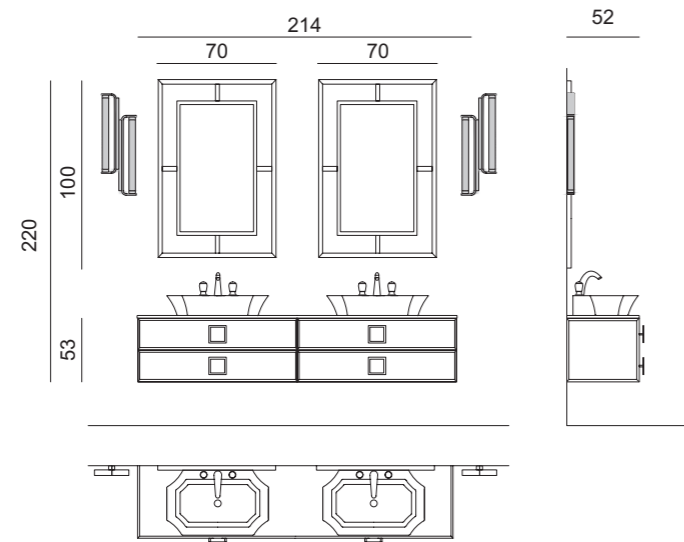

**Mirror:** CASABLANCA DELUXE, 70 x 3 x 100 cm; **Wall Lamp:** STRADIVARI, double unit version;

**Tap:** VENICE in gold metal finish; **Accessories:** SQUARE towel holder in gold metal finish.