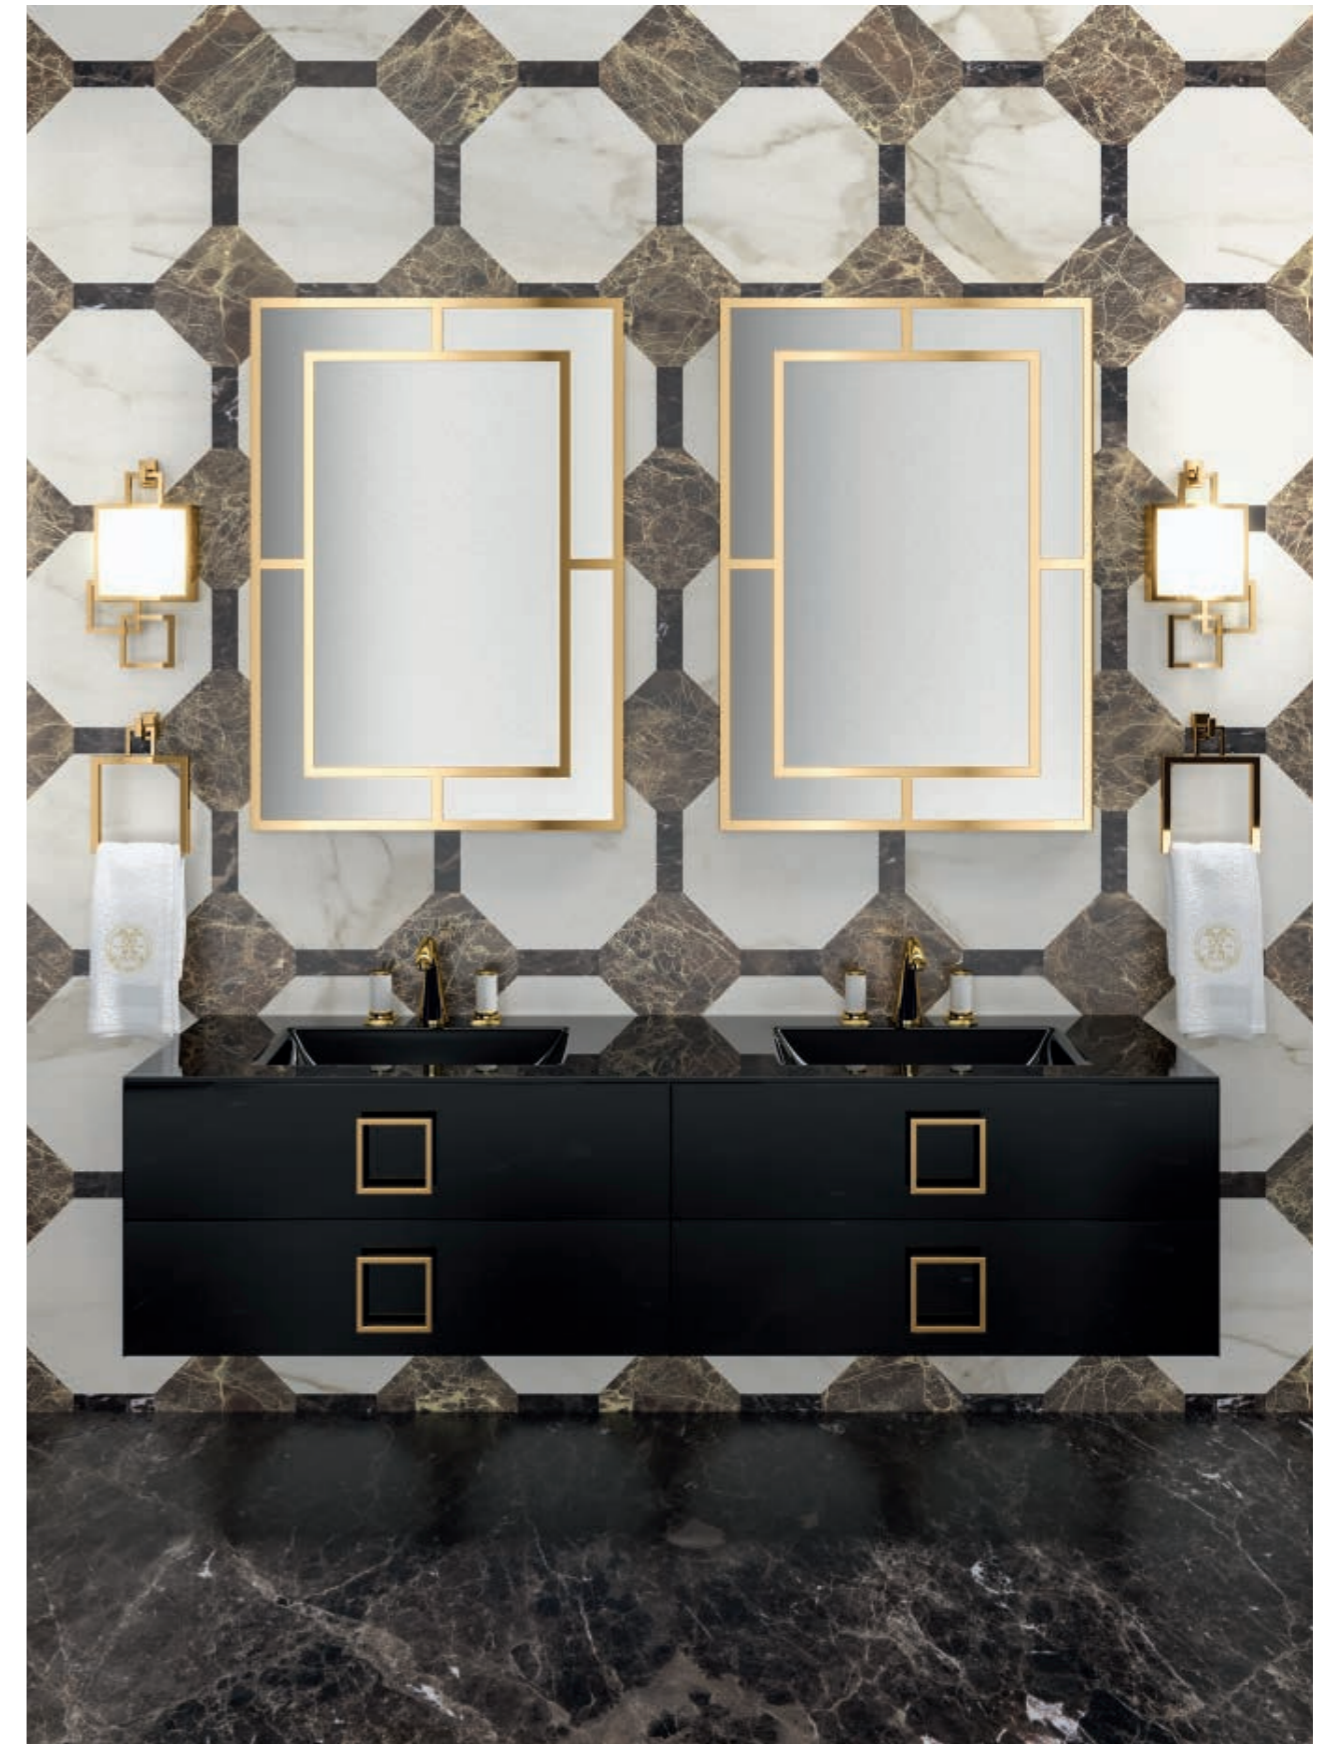

**Mirror:** CASABLANCA, 70 x 3 x 100 cm; **Wall Lamp:** STRADIVARI, double unit; **Tap:** CHARLOTTE in amber finish and gold metal finish; **SQUARE Accessories:** towel holder, toothbrush holder, soap dispenser and kleenex holder.

# DAPHNE D31

L174 x W52,5 x H220 cm

**Finishes:** G556 glossy Black finish. Square handles in gold metal finish.

**Washbasin & Top:** Integrated glass top in glossy 100 Nero finish.

**Mirror:** CASABLANCA, 70 x 3 x 100 cm; **Wall Lamp:** VICKY in gold metal finish;

**Tap:** FORTUNY in gold metal finish; **Accessories:** SQUARE towel holder in gold metal finish.