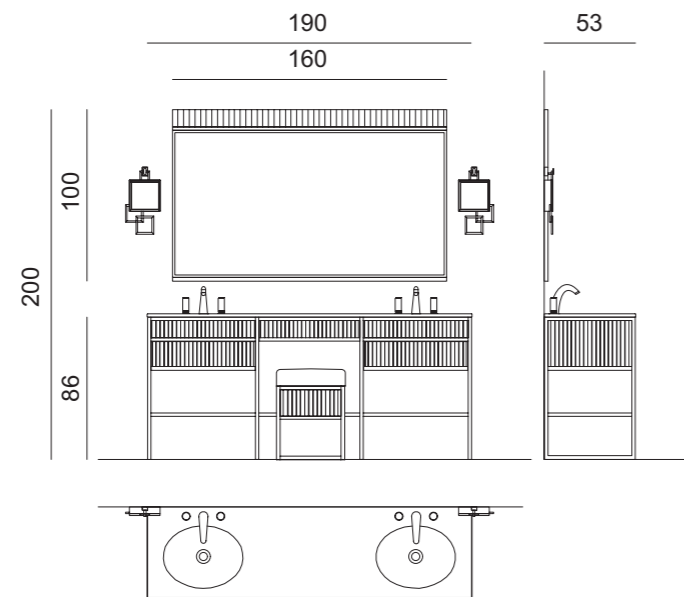

ACADEMY AC13

L190 x W53 x H200 cm

Finishes: G164 glossy Lino finish with ribbed decoration and gold metal finish.

Washbasin & Top: Emperador Light marble top with two undercounter washbasins in white ceramic.

Mirror: ACADEMY, 160 x 2 x 100 cm; **Wall Lamp:** VICKY in gold metal finish; **Tap:** FORTUNY in gold metal finish; **Tall Unit:** 50 x 35 x 156 cm; **Towel Holder:** 50 x 39 x 84 cm; **Pouf:** 39 x 39 x 53 cm, fabric (Cat.C); **Small Bench:** 39 x 39 x 53 cm, fabric (Cat.C).