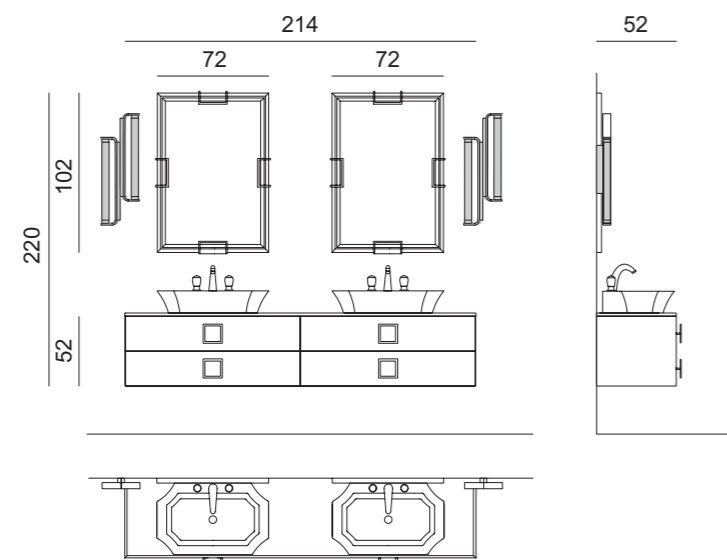

DAPHNE D29

L214 x W52,5 x H220 cm

Finishes: G164 glossy Lino finish. Square handles in gold metal finish.

Washbasin & Top: Calacatta Oro marble top and countertop washbasin in white resin.

Mirror: VALENTINO, 72 x 3 x 102 cm; **Wall Lamp:** STRADIVARI, double unit;

Tap: VENICE in gold metal finish; **Accessories:** SQUARE towel holder in gold metal finish.