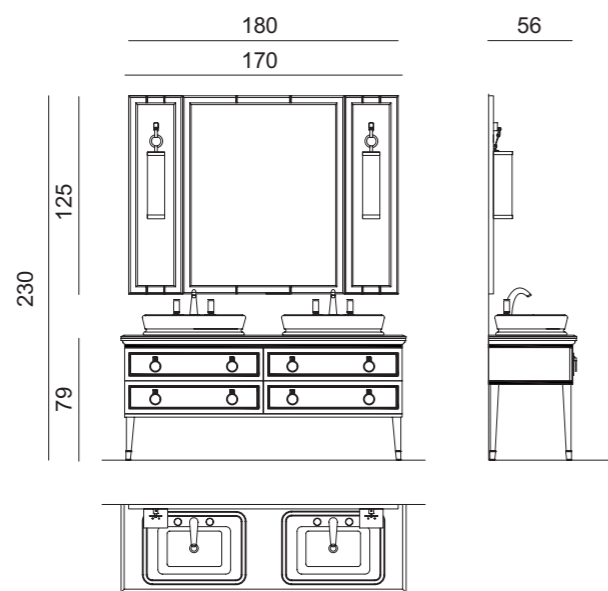

**Tall Unit:** 50 x 35 x 157 cm.

**Tap:** VENICE in gold metal finish; **Accessories:** wall fixed towel holder in gold metal finish;

**Tall Unit:** 50 x 35 x 157 cm.

# LUTETIA L14

L180 x W56 x H230 cm

**Finishes:** G9 glossy Malva finish with gold metal finish.

**Washbasin & Top:** Bianco Statuario marble top and countertop washbasin in white resin.

**Mirror:** 170 x 3 x 125 cm; **Wall Lamp:** MURANO 4 in gold metal finish; **Tap:** FORTUNY in gold metal finish; **Accessories:** wall fixed towel holder in gold metal finish; **Towel Holder:** 65 x 34 x 65 cm, with compartment. **Bathtub:** AURELIE, 185 x 85 x 66 cm.