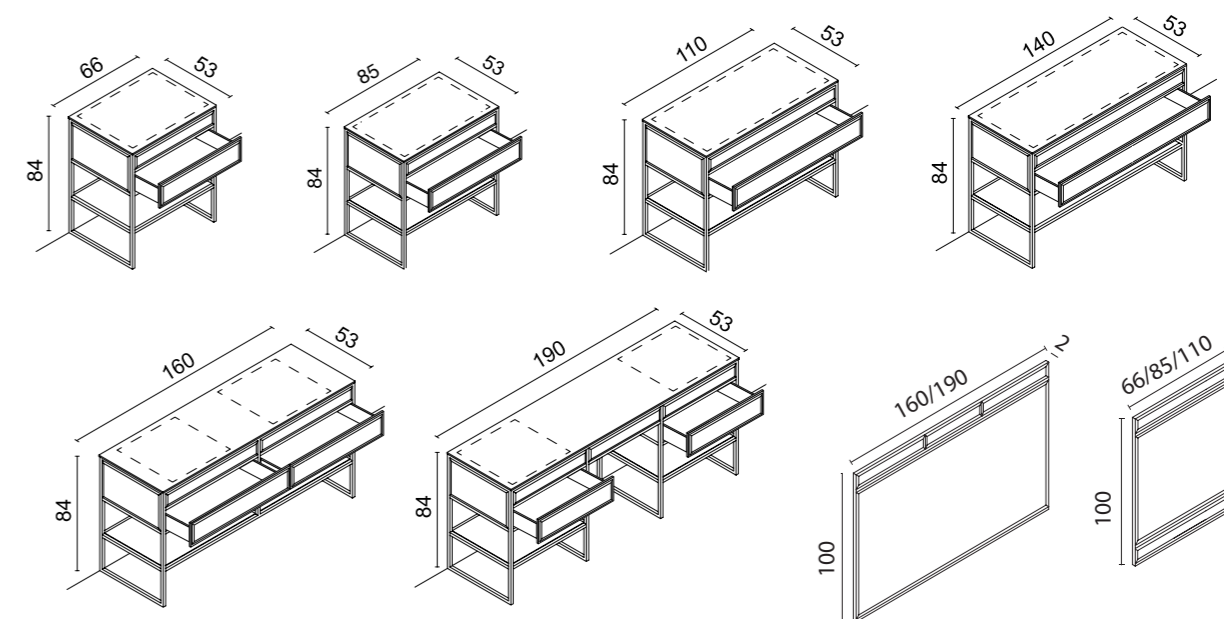

ACADEMY
TECHNICAL DATA

Modularity

Diamond Decoration / Mirror / Smoke Mirror / Bronze Mirror / Etched Bronze Mirror