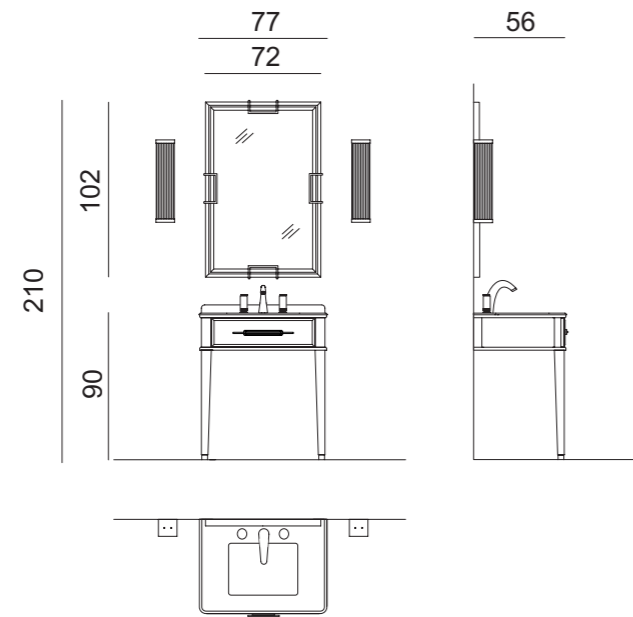

**Backsplash:** Bianco Carrara marble.

**Mirror:** VALENTINO, 72 x 3 x 102 cm; **Wall Lamp:** MURANO 2 in chrome metal finish;

**Tap:** FORTUNY in chrome metal finish; **Free-standing Tall Unit:** 42 x 35 x 185 cm; **Suspended Tall Unit:** 42 x 35 x 165 cm; **SQUARE Accessories:** wall-fixed towel holder, free-standing towel holder, toothbrush holder, soap dispenser, toilet paper holder, toilet-brush holder.