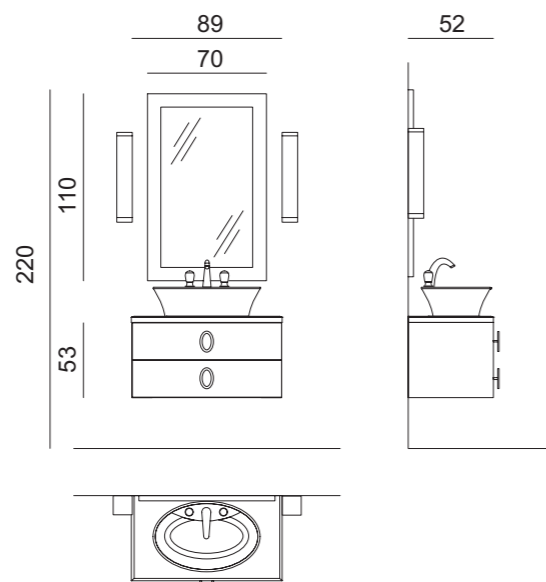

DAPHNE D34

L89 x W52,5 x H220 cm

Finishes: G240 glossy Marsala finish. Oval handles in chrome metal finish.

Washbasin & Top: 240 glossy Marsala glass top. CALLA countertop washbasins in white ceramic and chrome external finish.

Mirror: 70 x 3 x 110 cm; **Wall Lamp:** MURANO 3 in chrome metal finish; **Tap:** VENICE in chrome metal finish;

Accessories: SQUARE towel holder in chrome metal finish.