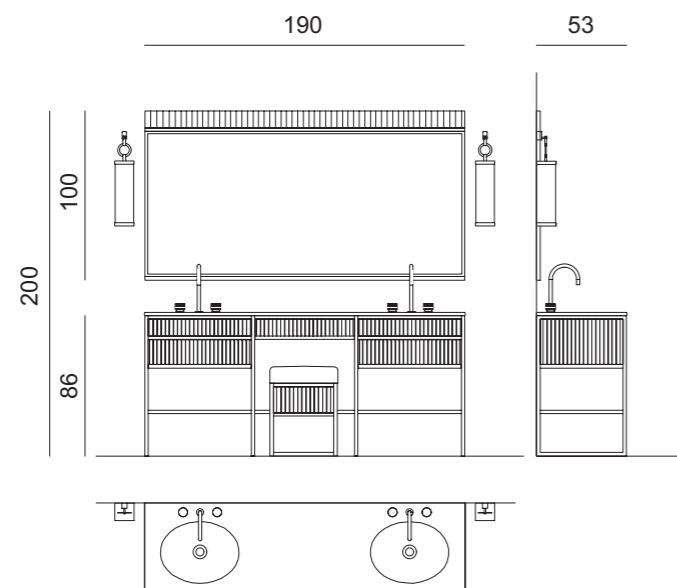

ACADEMY AC20

L190 x W53 x H200 cm

Finishes: Ribbed glass in 122 glossy Cemento finish and gold metal finish.

Washbasin & Top: Bianco Statuario marble top and two undercounter washbasins in white ceramic.

Mirror: ACADEMY, 190 x 2 x 100 cm; **Wall Lamp:** MURANO 4 in gold metal finish;

Tap: CHARLOTTE in transparent finish and gold metal finish; **Accessories:** SQUARE towel holder in gold metal finish; **Pouf:** 39 x 39 x 72 cm, velvet (Cat.C).