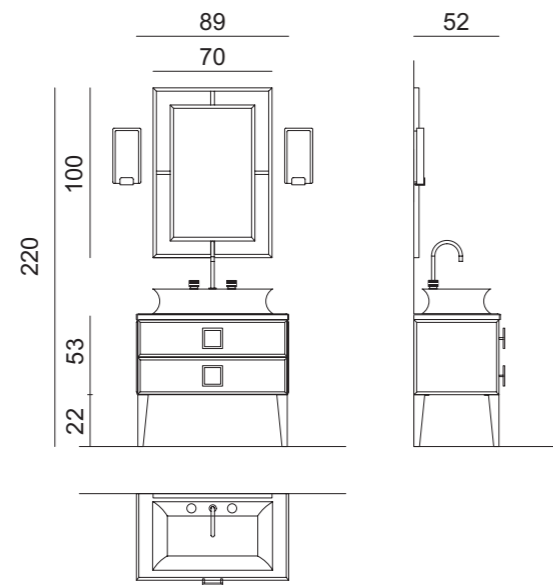

DAPHNE D35

L89 x W52,5 x H220 cm

Finishes: "Saffiano" decorative glass. Square handles and feet in gold metal finish.

Washbasin & Top: "Saffiano" decorative glass top and countertop washbasin in white resin.

Mirror: CASABLANCA DELUXE, 70 x 3 x 100 cm; **Wall Lamp:** CLEO in gold metal finish; **Tap:** CHARLOTTE in transparent finish and gold metal finish; **Accessories:** SQUARE towel holder in gold metal finish.