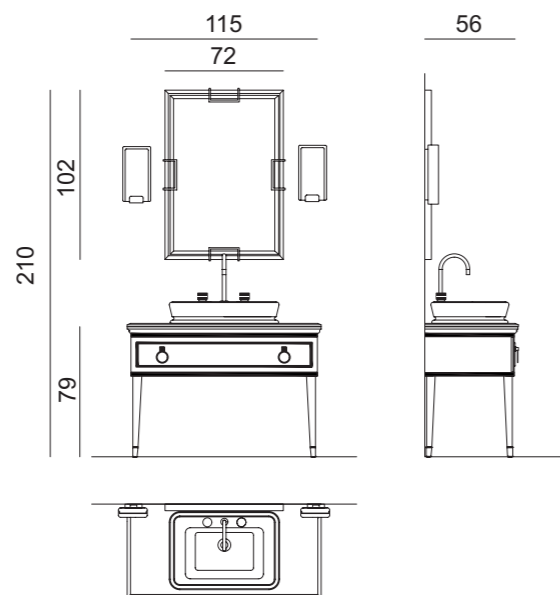

LUTETIA L29

L115 x W56 x H210 cm

Finishes: G204 glossy Prugna finish and gold metal finish.

Washbasin & Top: Calacatta Oro marble top and countertop washbasin in white resin.

Mirror: VALENTINO, 72 x 3 x 102 cm; **Wall Lamp:** CLEO in gold metal finish; **Tap:** CHARLOTTE in transparent finish and gold metal finish; **Accessories:** towel holder in gold metal finish.