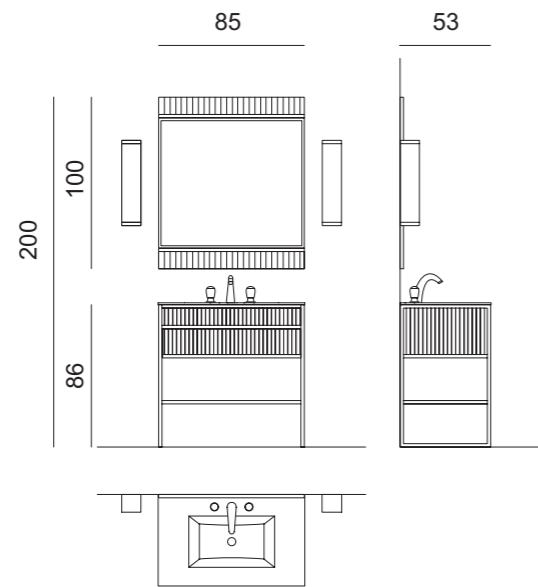

ACADEMY AC21

L85 x W53 x H200 cm

Finishes: DJ01 metallic Gianduia finish with ribbed decoration and gold metal finish.

Washbasin & Top: Integrated glass top in metallic VDJ1 Gianduia finish.

Mirror: ACADEMY, 85 x 2 x 100 cm; **Wall Lamp:** MURANO 3 in gold metal finish; **Tap:** VENICE in gold metal finish; **Accessories:** SQUARE towel holder in gold metal finish.