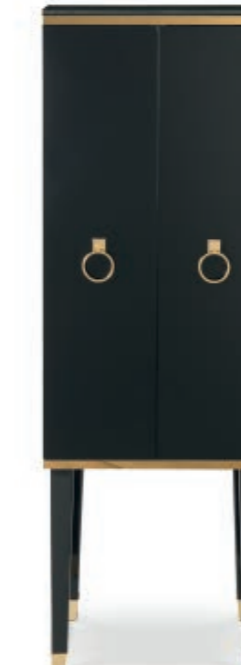

## Complements

Wall fixed towel holder  
Ø 15 cm  
Ø 25 cm

Armchair  
55 x 47 x 70 cm

Console  
115 x 56 x 79 cm

Suspended  
Tall Unit  
35 x 35 x 164 cm

Free-standing  
Tall unit - 1 door  
35 x 35 x 191 cm