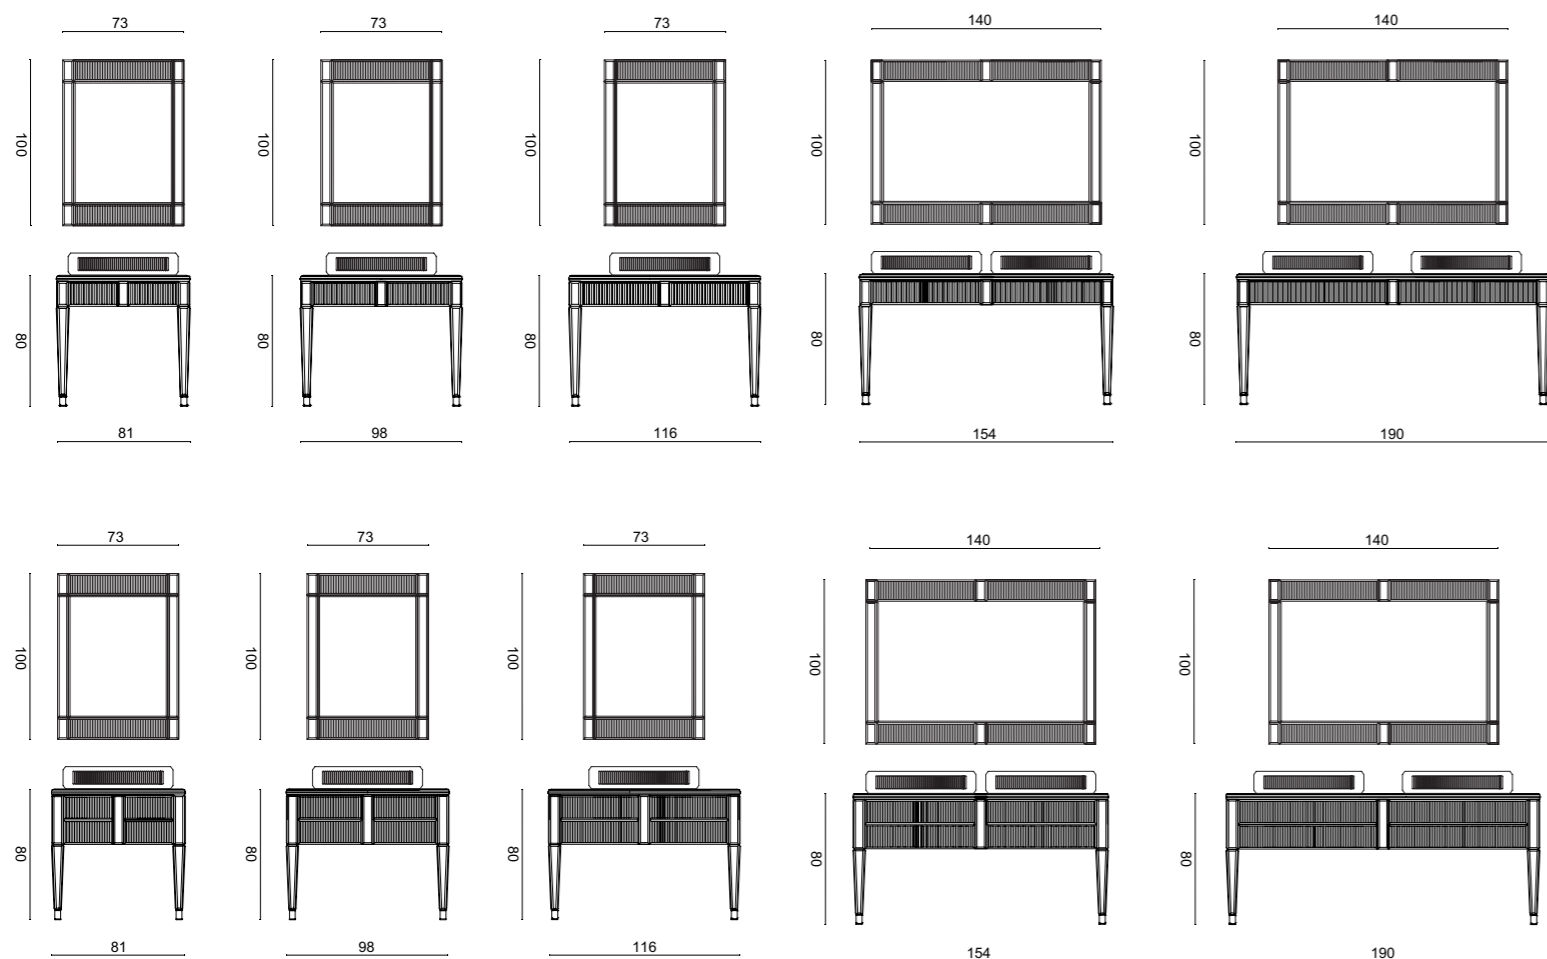

RIALTO

TECHNICAL DATA

Modularity

Finishes

Complements

Countertop Washbasins