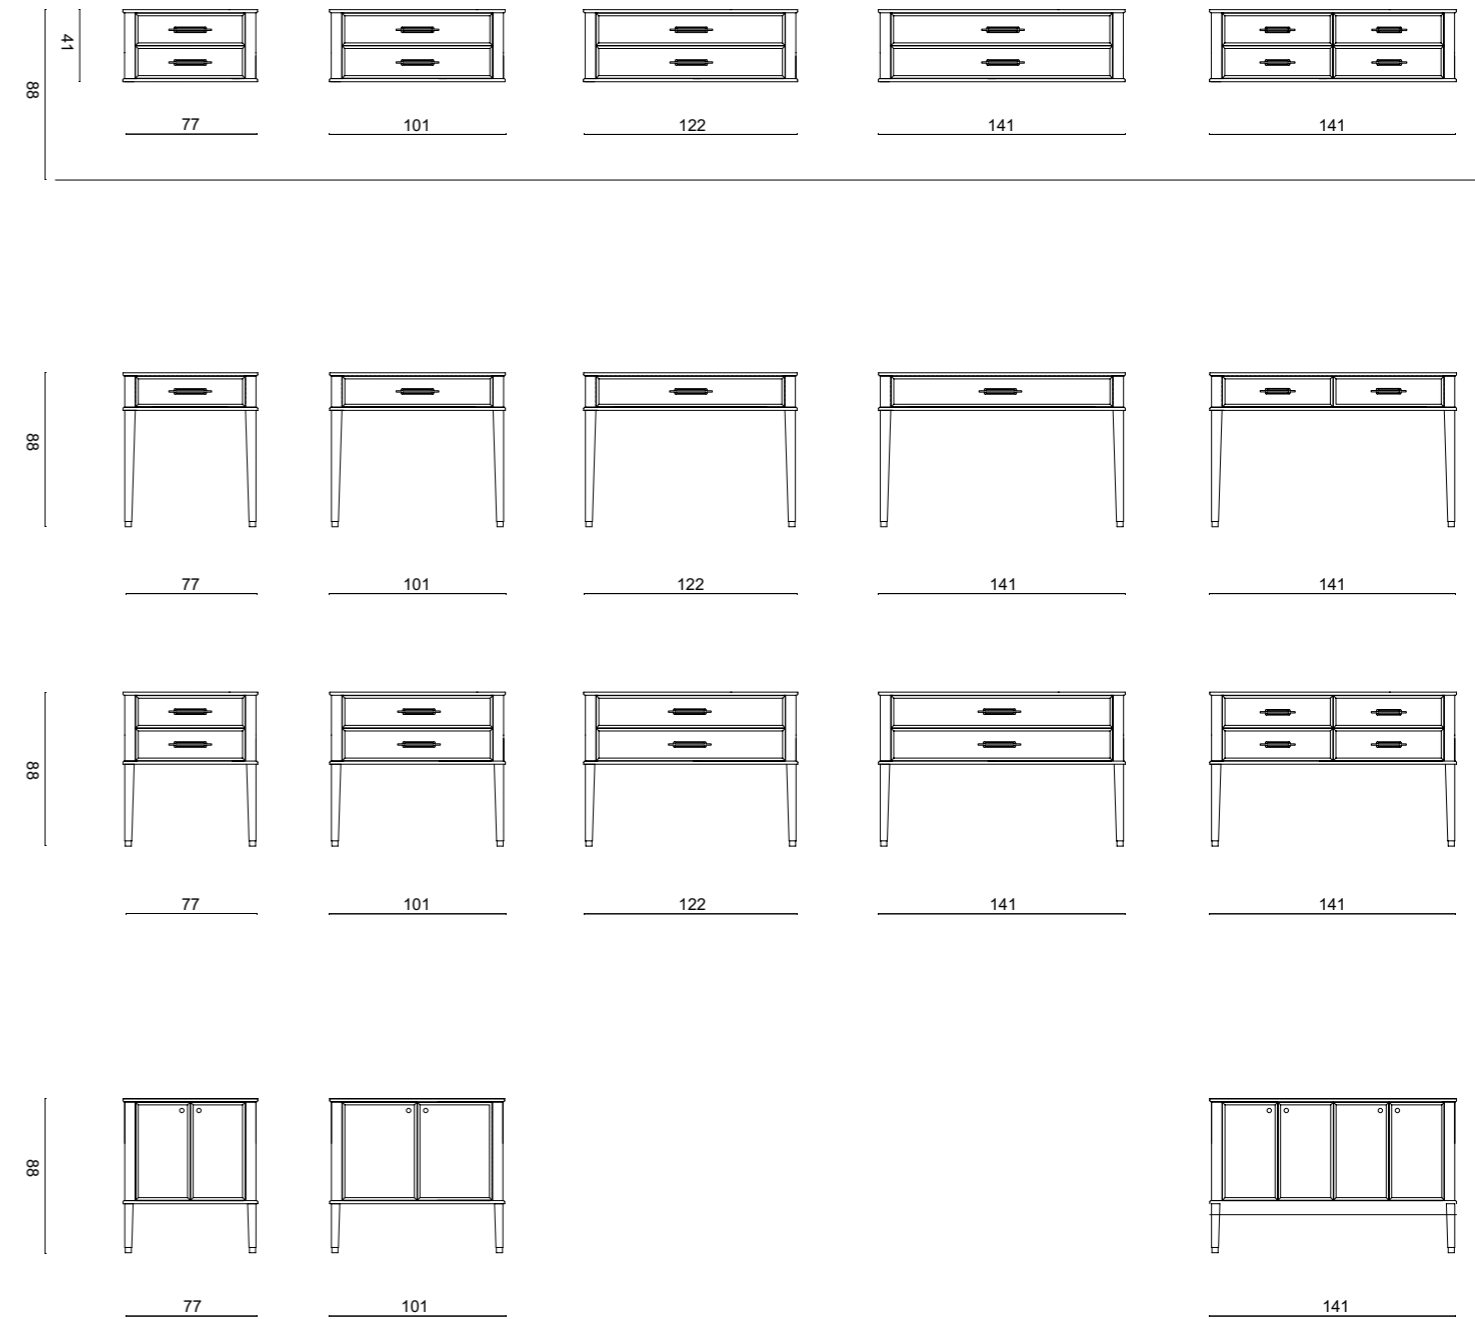

RIVIERE

TECHNICAL DATA

Modularity