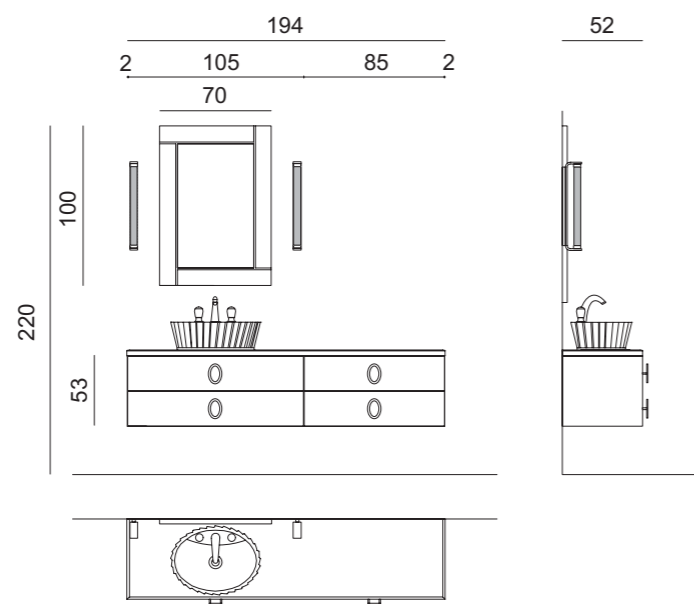

DAPHNE D30

L194 x W52,5 x H220 cm

Finishes: DP01 metallic Prosecco finish. Oval handles in gold metal finish.

Washbasin & Top: VDP1 metallic Prosecco glass top. PLISSE' countertop washbasins in white ceramic with ring in gold finish.

Mirror: LONDON, 70 x 3 x 100 cm; **Wall Lamp:** STRADIVARI, single unit; **Tap:** VENICE in gold metal finish.