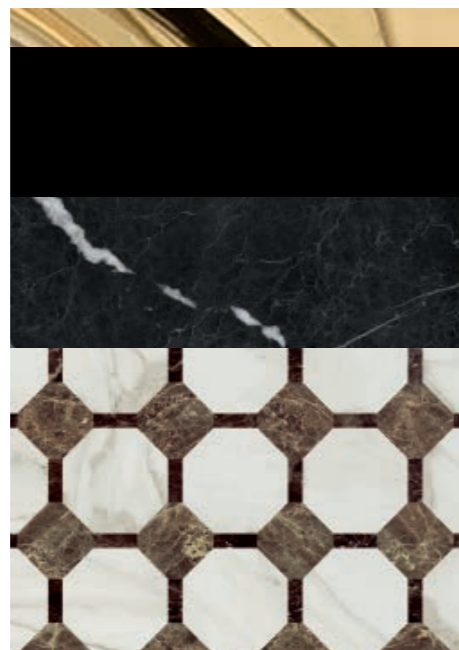

LUTETIA L27

L137 x W56 x H230 cm

Finishes: G556 glossy Black finish and gold metal finish.

Washbasin & Top: Nero Marquinia marble top and undercounter washbasin in black ceramic.

Mirror: 85 x 3 x 125 cm; **Wall Lamp:** MURANO 4 in gold metal finish; **Tap:** FORTUNY in gold metal finish; **Accessories:** towel holder in gold metal finish.