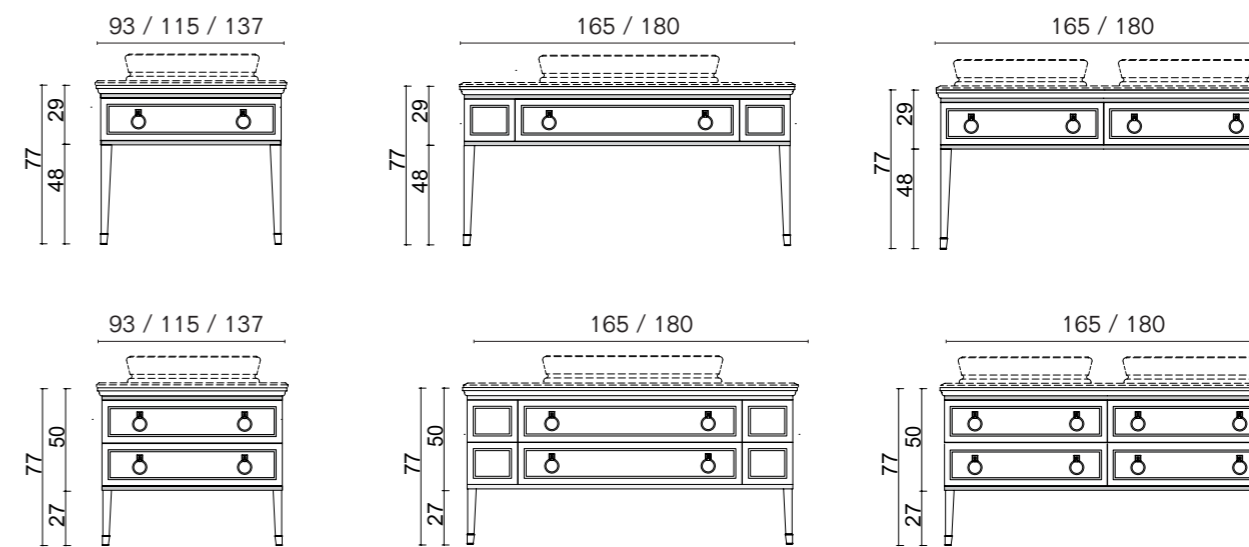

LUTETIA

TECHNICAL DATA

Modularity

Countertop Washbasin