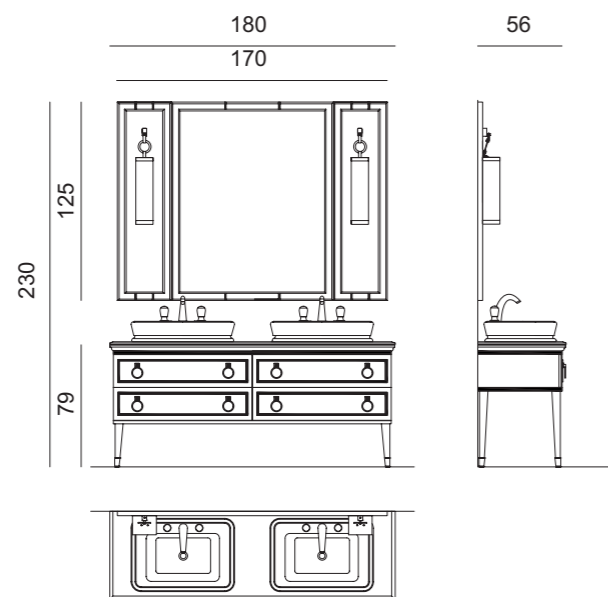

**Towel Holder:** 65 x 34 x 65 cm, with compartment. **Bathtub:** AURELIE, 185 x 85 x 66 cm.

# LUTETIA L20

L180 x W56 x H230 cm

**Finishes:** G240 glossy Marsala finish and chrome metal finish.

**Washbasin & Top:** Bianco Statuario marble top and countertop washbasin in white resin.

**Mirror:** 170 x 3 x 125 cm; **Wall Lamp:** MURANO 4 in chrome metal finish; **Tap:** VENICE in chrome metal finish; **Accessories:** wall fixed towel holder in chrome metal finish;

**Tall Unit:** 50 x 35 x 157 cm.