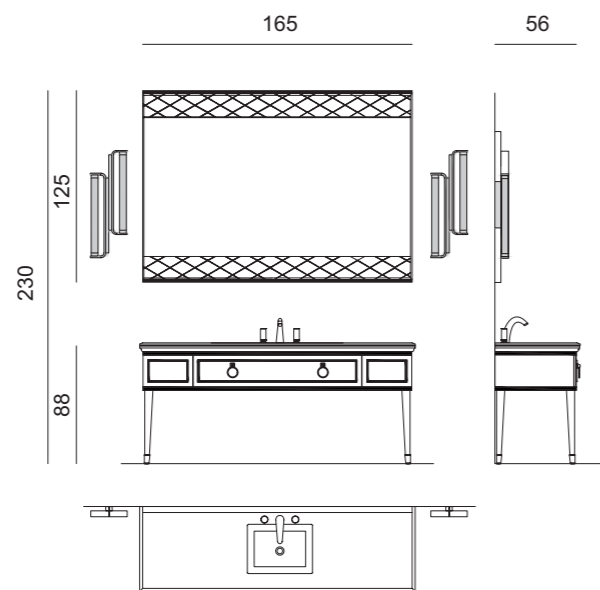

LUTETIA L19

L165 x W56 x H230 cm

Finishes: G16 glossy Avio finish and chrome metal finish.

Washbasin & Top: Bianco Statuario marble top and undercounter washbasin in white ceramic.

Mirror: 165 x 3 x 125 cm, with rhombus decoration; **Wall Lamp:** STRADIVARI, double unit version; **Tap:** FORTUNY in chrome metal finish; **Accessories:** wall fixed towel holder in chrome metal finish; **Tall Unit:** 35 x 35 x 164 cm;

Towel Holder: 65 x 34 x 65 cm, with compartment. **Bathtub:** AURELIE, 185 x 85 x 66 cm.