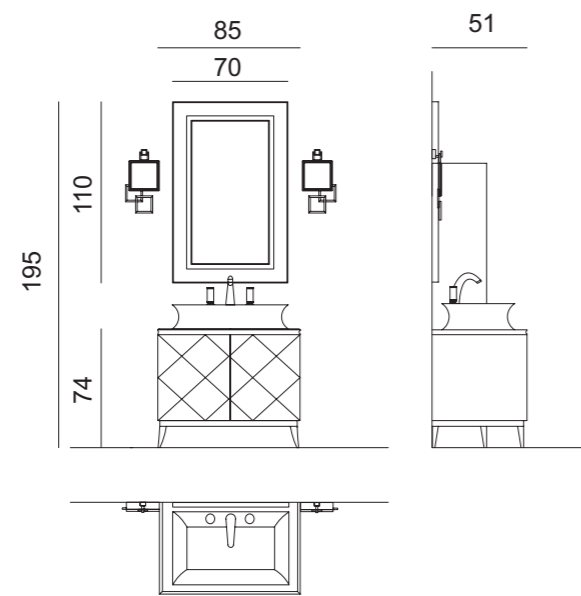

**Mirror:** 70 x 3 x 110 cm; **Wall Lamp:** VICKY in chrome metal finish; **Tap:** FORTUNY in chrome metal finish;

**Tall Unit:** 35 x 35 x 165 cm; **Accessories:** SQUARE towel holder in chrome metal finish.