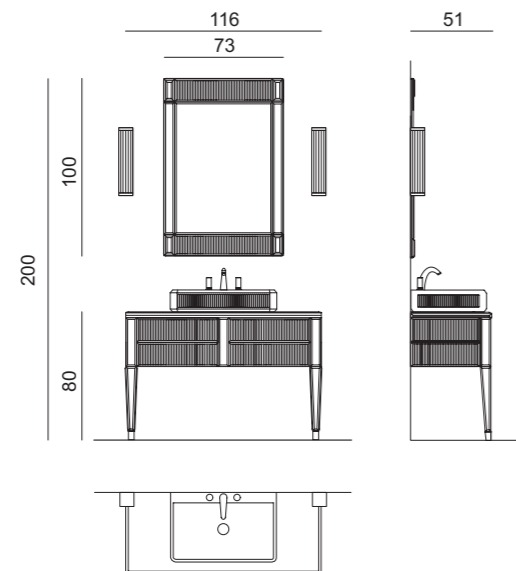

RIALTO RL4

L116 x W51 x H200 cm

Finishes: VDJ1 metallic Gianduia glass finish, mirror and chrome metal finish. Ribbed decoration.

Washbasin & Top: VDJ1 metallic Gianduia glass top and countertop washbasin in white resin.

Mirror: RIALTO, 73 x 3 x 100 cm; **Wall Lamp:** MURANO 3 in chrome metal finish; **Tap:** FORTUNY in chrome metal finish; **Bathtub:** ACADEMY, 185 x 85 x 66 cm; **Accessories:** SQUARE towel holder in chrome metal finish.