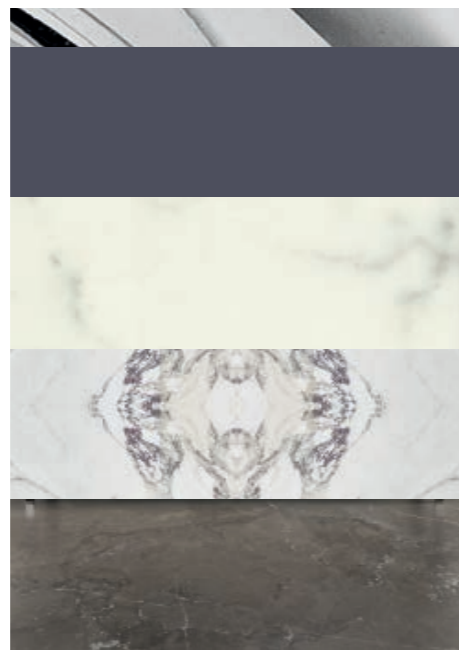

LUTETIA L24

L180 x W56 x H210 cm

Finishes: G208 glossy Viola finish and chrome metal finish.

Washbasin & Top: Bianco Statuario marble top and countertop washbasin in white resin.

Mirror: VALENTINO, 142 x 3 x 102 cm; **Wall Lamp:** STRADIVARI, single unit version; **Tap:** SEAHORSE in chrome metal finish; **Accessories:** towel holder, SQUARE toothbrush holder, SQUARE soap dispenser and SQUARE mirror with LED lighting.