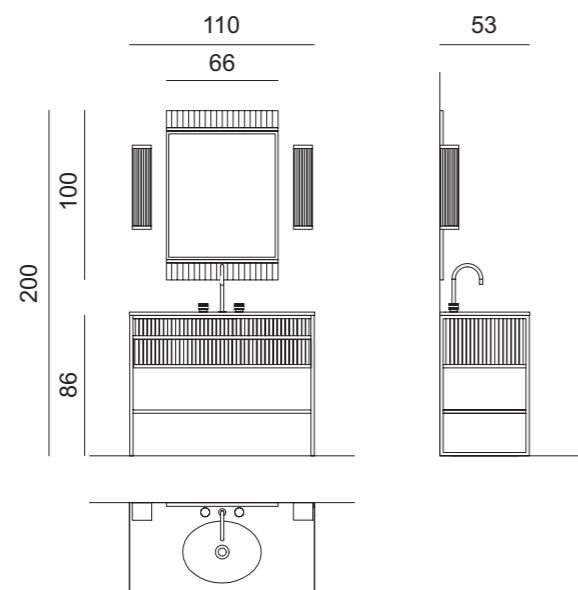

# ACADEMY AC18

L110 + L110 x W53 x H200 cm

**Finishes:** G164 glossy Lino finish with ribbed decoration and chrome metal finish.  
**Washbasin & Top:** Calacatta Oro marble top and undercounter washbasins in white ceramic.  
**Mirror:** ACADEMY, 110 x 2 x 100 cm; **Wall Lamp:** MURANO 1 in chrome metal finish.  
**Tap:** CHARLOTTE in black finish and chrome metal finish.  
**Tall Unit:** 35 x 35 x 156 cm; **Towel Holder:** 50 x 39 x 84 cm.