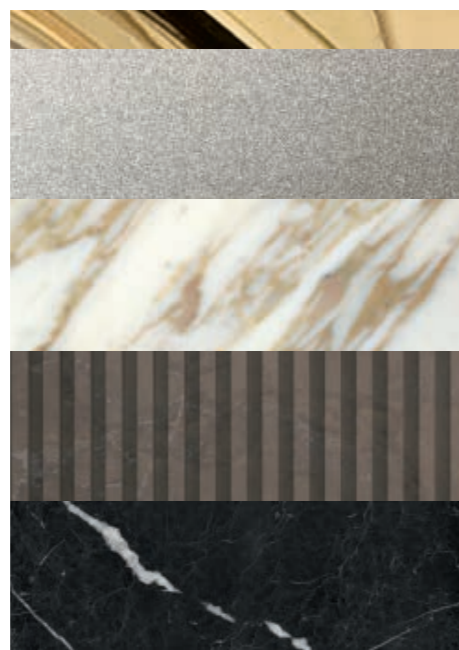

LUTETIA L22

L180 x W56 x H230 cm

Finishes: DP01 metallic Prosecco finish and gold metal finish.

Washbasin & Top: Calacatta Oro marble top and undercounter washbasin in white ceramic.

Mirror: 170 x 3 x 125 cm; **Wall Lamp:** MURANO 4 in gold metal finish; **Tap:** CHARLOTTE in amber finish and gold metal finish; **Accessories:** towel holder, SQUARE toothbrush holder, SQUARE soap dispenser, SQUARE mirror and SQUARE kleenex holder.