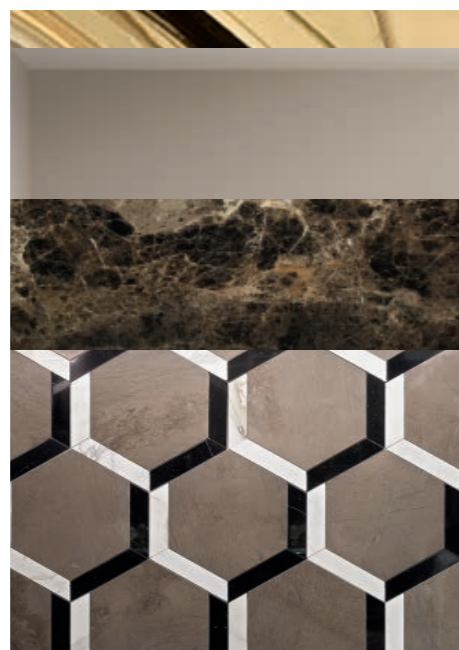

ACADEMY AC7

L160 x W53 x H200 cm

Finishes: bronze mirror finish and gold metal finish.

Washbasin & Top: Mystic Brown marble top with two undercounter washbasins in white ceramic.

Mirror: ACADEMY, 160 x 2 x 100 cm; **Wall Lamp:** NELLY in gold metal finish; **Tap:** VENICE in gold metal finish;

Tall Unit: 50 x 35 x 156 cm; **Bathtub:** ACADEMY, 185 x 85 x 66 cm;

Towel Holder: 50 x 39 x 84 cm.