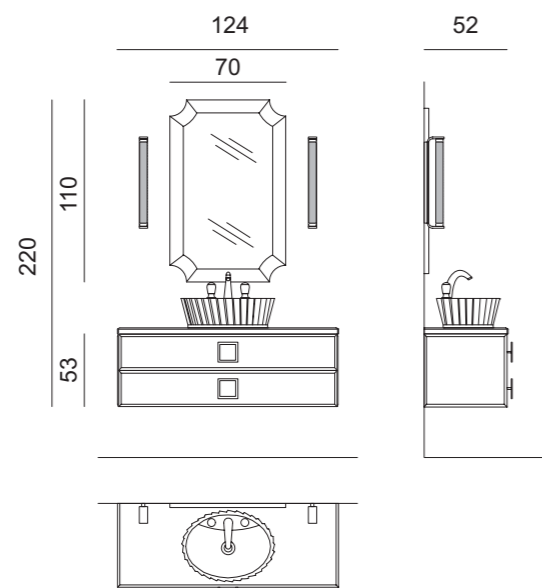

DAPHNE D33

L124 x W52,5 x H220 cm

Finishes: smoke mirror. Square handles in chrome metal finish.

Washbasin & Top: smoke mirror top. PLISSE' countertop washbasins in white ceramic with ring in chrome finish.

Mirror: NARCISO, 70 x 4 x 110 cm; **Wall Lamp:** STRADIVARI, single unit; **Tap:** VENICE in chrome metal finish;

SQUARE Accessories: towel holder, toothbrush holder, soap dispenser and mirror.

DAPHNE
COLLECTION