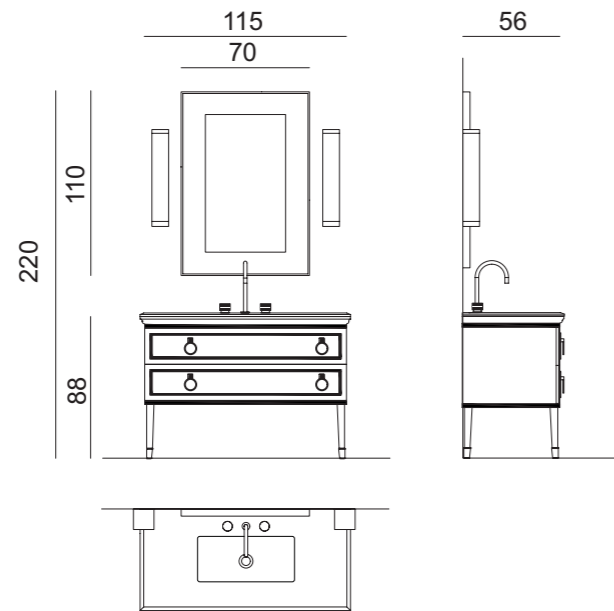

LUTETIA L28

L115 x W56 x H220 cm

Finishes: G12 glossy Mint finish and gold metal finish.

Washbasin & Top: Calacatta Oro marble top and undercounter washbasin in white ceramic.

Mirror: 70 x 3 x 110 cm; **Wall Lamp:** MURANO 3 in gold metal finish; **Tap:** CHARLOTTE in black finish and gold metal finish; **Accessories:** towel holder in gold metal finish, SQUARE toothbrush holder and SQUARE soap dispenser.