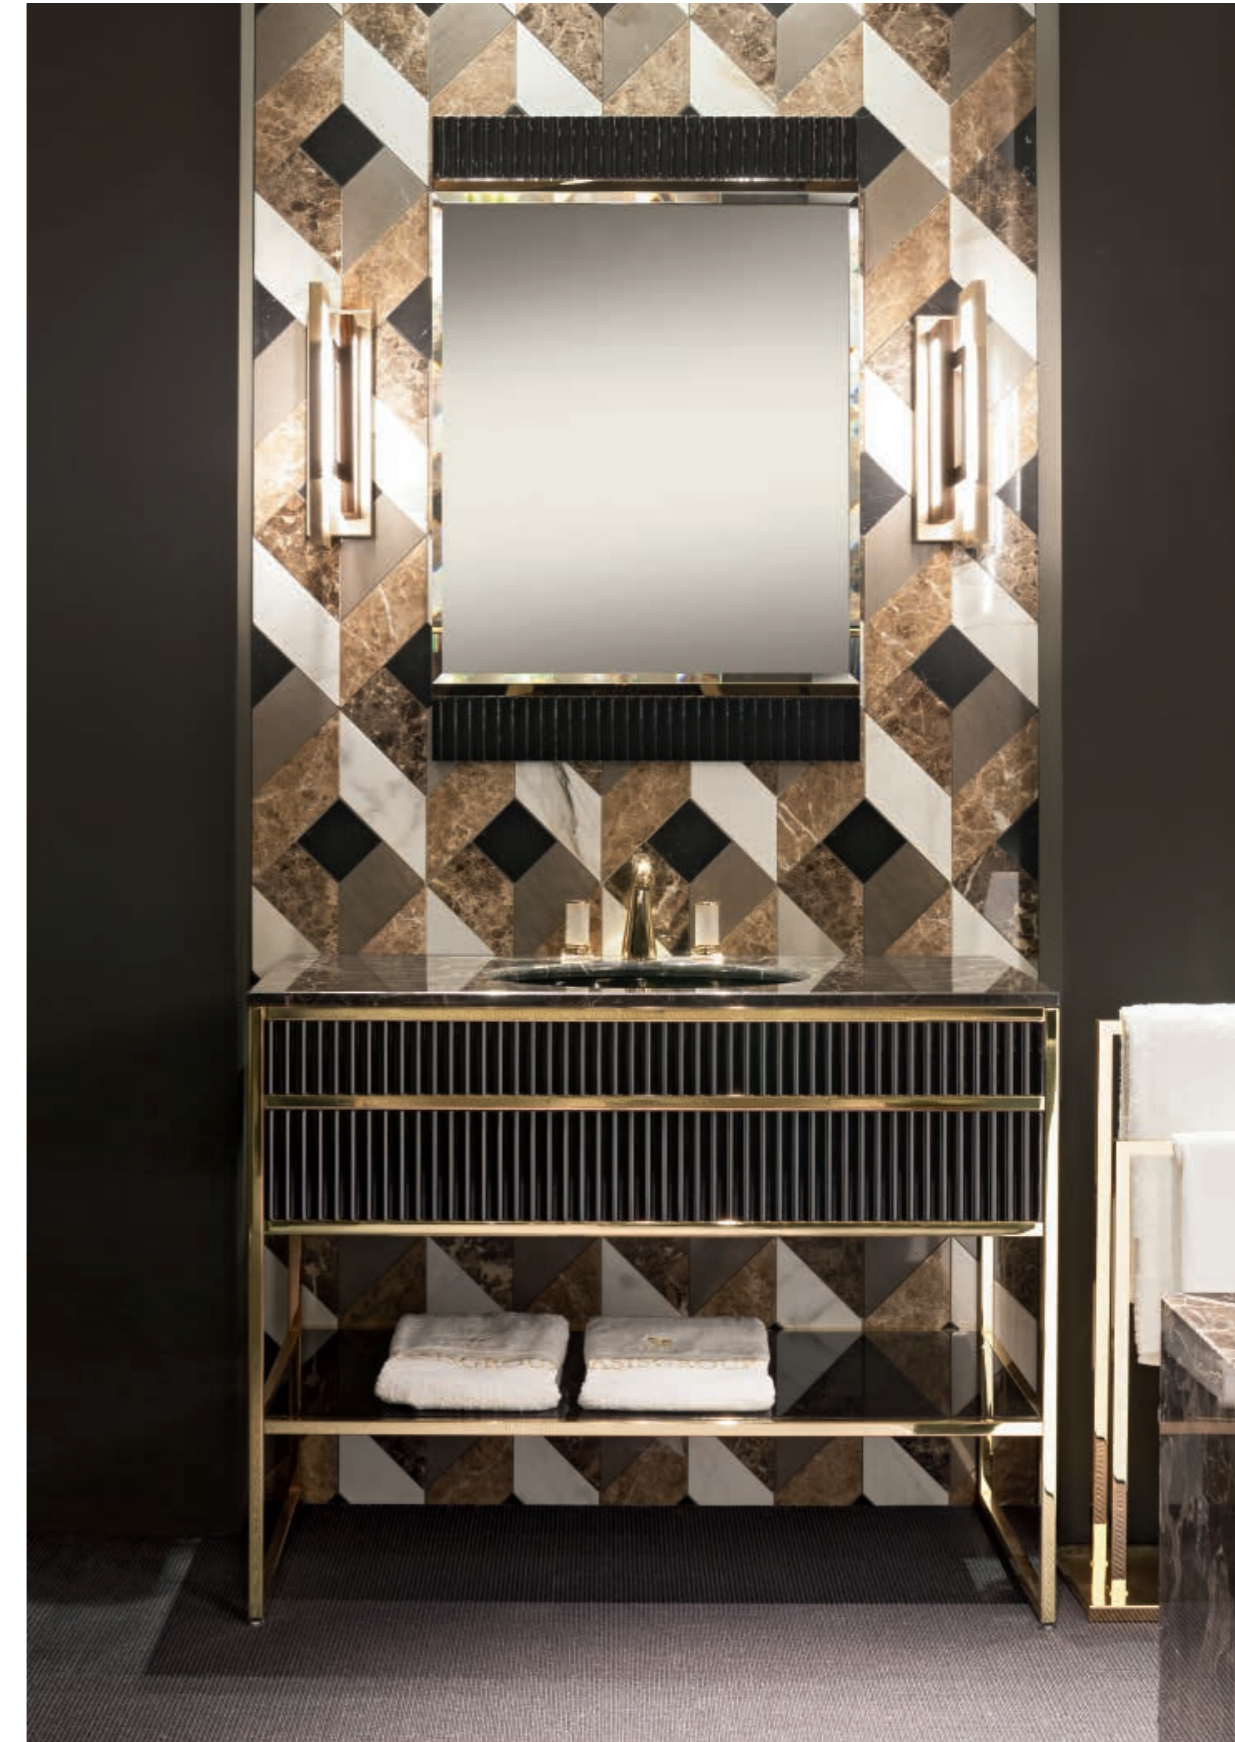

**Mirror:** ACADEMY, 110 x 2 x 100 cm; **Wall Lamp:** EDGE, small version; **Tap:** FORTUNY in gold metal finish;

**Accessories:** free-standing SQUARE towel holder in gold metal finish;

**Tall Unit:** 50 x 35 x 156 cm; **Towel Holder:** 50 x 39 x 84 cm.