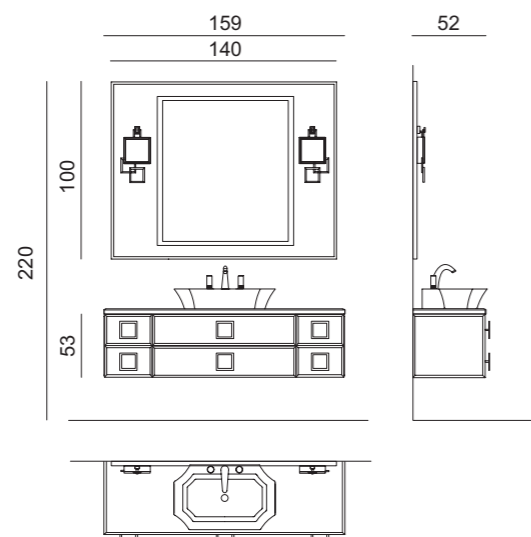

DAPHNE D28

L159 x W52,5 x H220 cm

Finishes: smoke mirror. Square handles in chrome metal finish.

Washbasin & Top: smoke mirror top; Countertop washbasin in white resin.

Mirror: 140 x 4 x 100 cm; **Wall Lamp:** VICKY in chrome metal finish;
Tap: FORTUNY in chrome metal finish.

DAPHNE
COLLECTION