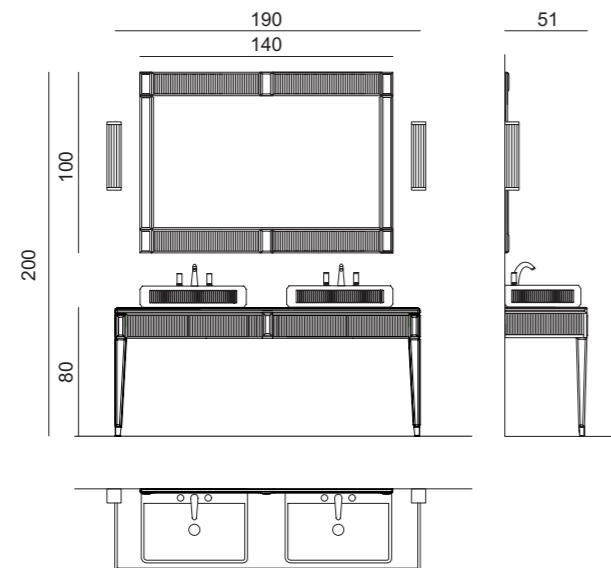

RIALTO RL3

L190 x W51 x H200 cm

Finishes: ribbed mirror and chrome metal finish.

Washbasin & Top: ribbed mirror and countertop washbasin in white resin.

Mirror: RIALTO, 140 x 3 x 100 cm; **Wall Lamp:** MURANO 2 in chrome metal finish; **Tap:** FORTUNY in chrome metal finish; **Tall Unit:** 40 x 36 x 170 cm; **Small Bench:** 45 x 35 x 44 cm, fabric (Cat.C);

Accessories: SQUARE towel holder in chrome metal finish.