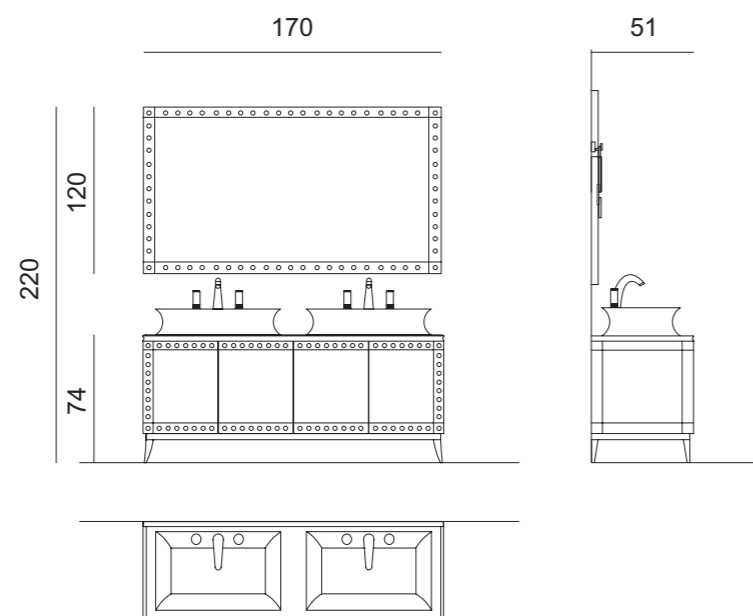

RIALTO RS1 “Special Edition”

L170 x W51 x H220 cm

Finishes: Venetian antique mirror finish and chrome metal finish.

Washbasin & Top: Venetian antique mirror top and countertop washbasin in white resin.

Mirror: 170 x 4 x 120 cm; **Tap:** FORTUNY in chrome metal finish.