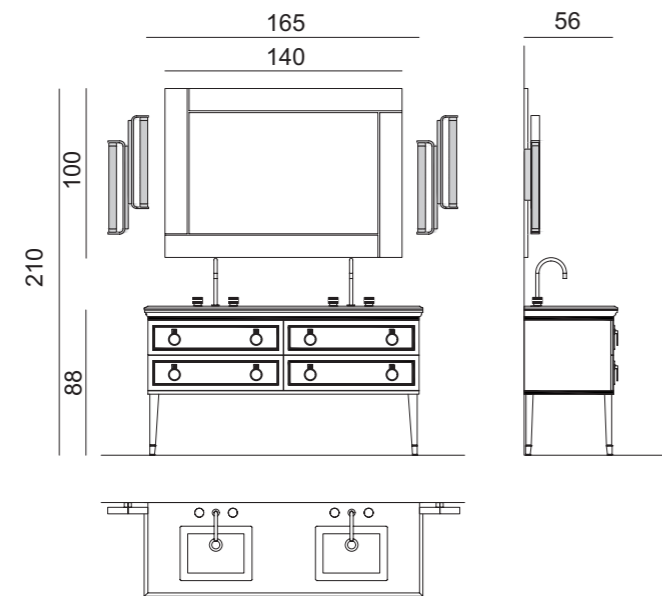

LUTETIA L25

L165 x W56 x H210 cm

Finishes: G002 glossy Bianco finish and gold metal finish.

Washbasin & Top: Bianco Statuario marble top with two undercounter washbasins in white ceramic.

Mirror: LONDON, 140 x 2 x 100 cm; **Wall Lamp:** STRADIVARI, double unit version; **Tap:** CHARLOTTE in amber finish and gold metal finish; **Accessories:** towel holder in gold metal finish.