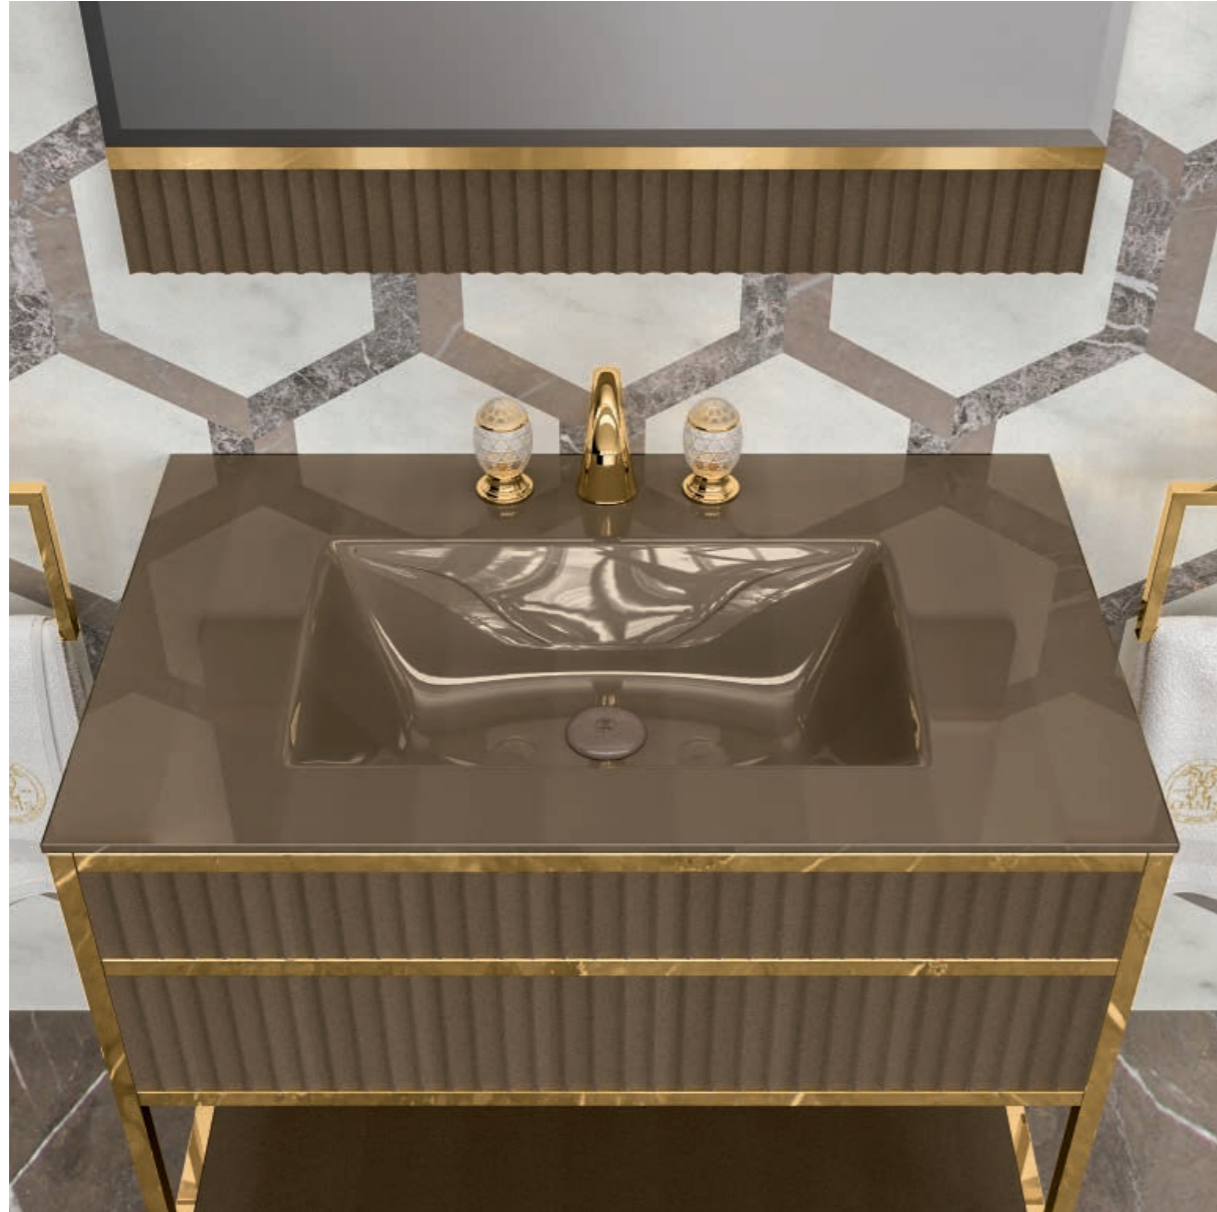

# ACADEMY AC21

L85 x W53 x H200 cm

**Finishes:** DJ01 metallic Gianduia finish with ribbed decoration and gold metal finish.

**Washbasin & Top:** Integrated glass top in metallic VDJ1 Gianduia finish.

**Mirror:** ACADEMY, 85 x 2 x 100 cm; **Wall Lamp:** MURANO 3 in gold metal finish; **Tap:** VENICE in gold metal finish; **Accessories:** SQUARE towel holder in gold metal finish.