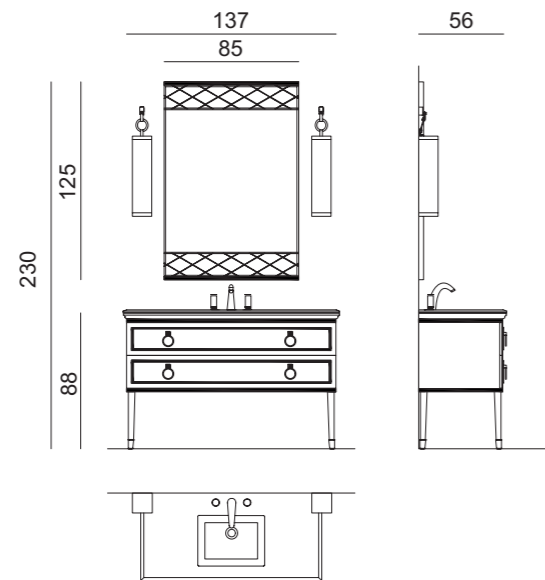

# LUTETIA L27

L137 x W56 x H230 cm

**Finishes:** G556 glossy Black finish and gold metal finish.

**Washbasin & Top:** Nero Marquinia marble top and undercounter washbasin in black ceramic.

**Mirror:** 85 x 3 x 125 cm; **Wall Lamp:** MURANO 4 in gold metal finish; **Tap:** FORTUNY in gold metal finish; **Accessories:** towel holder in gold metal finish.