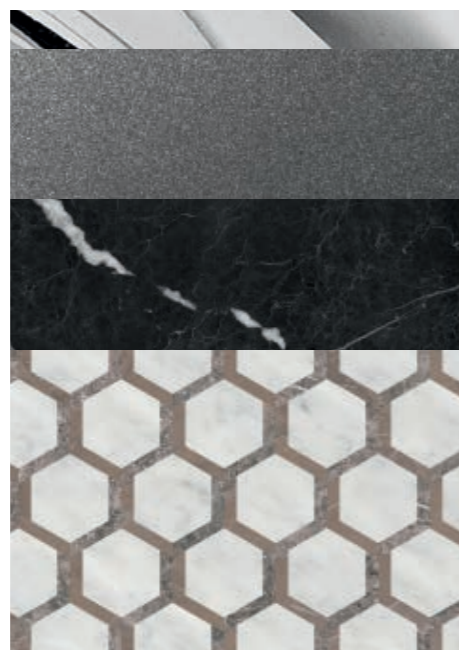

**Tap:** FORTUNY in chrome metal finish; **Accessories:** towel holder in chrome metal finish.