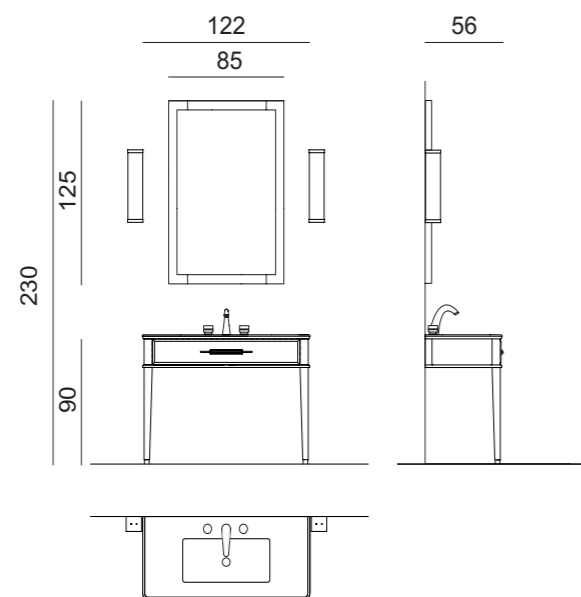

RIVIERE RV6

L122 x W56 x H230 cm

Finishes: G556 glossy Black finish and chrome metal finish.

Washbasin & Top: Nero Assoluto marble top and rectangular undercounter washbasin in white ceramic.

Mirror: 85 x 3 x 125 cm; **Wall Lamp:** MURANO 2 in chrome metal finish; **Tap:** CHARLOTTE in transparent finish and chrome metal finish; **Free-standing Tall Unit:** 42 x 35 x 185 cm;

Bathtub: TIFANNY, 185 x 85 x 66 cm; **Small Bench:** 100 x 47 x 37 cm, fabric (CAT.D);

Accessories: SQUARE towel holder in chrome metal finish.