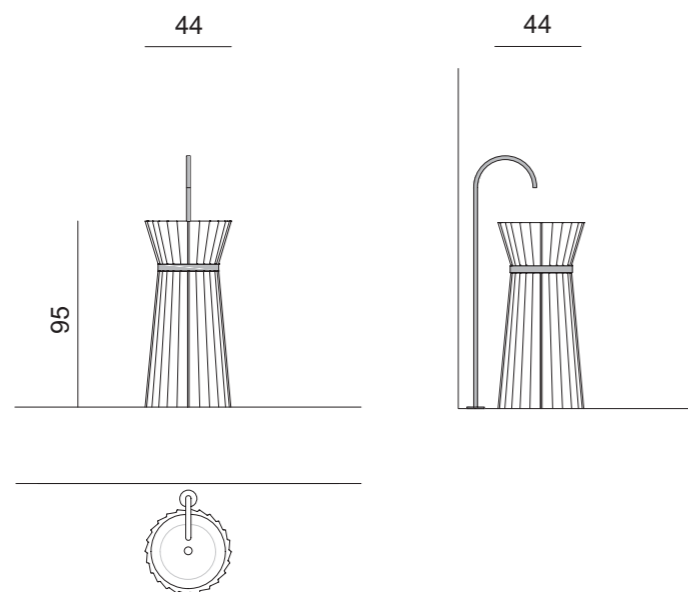

PLISSE' PL1

Ø44 x H95 cm

Free-standing Washbasin Version

Finishes: White ceramic with ring in gold finish.

Suspended Lamp: STRADIVARI, triple unit version; **Tap:** DRESSCODE in gold metal finish;

Accessories: SQUARE towel holder in gold metal finish.