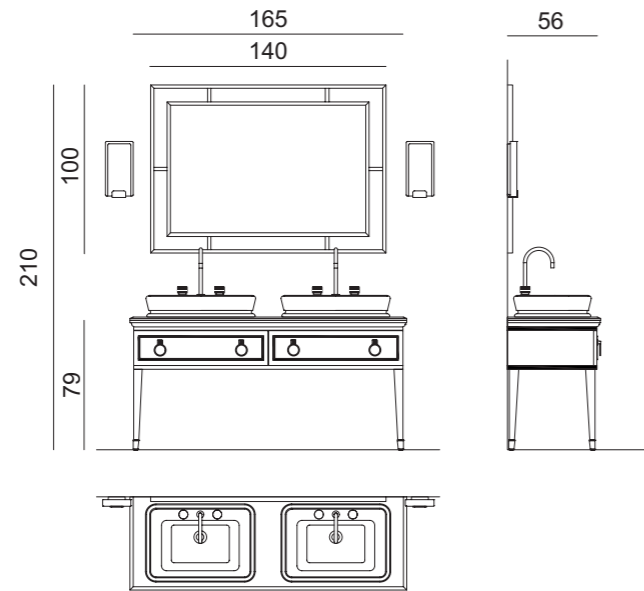

LUTETIA L26

L165 x W56 x H210 cm

Finishes: DJ01 metallic Gianduia finish and gold metal finish.

Washbasin & Top: Calacatta Oro marble top with two countertop washbasins in white resin.

Mirror: CASABLANCA DELUXE, 140 x 3 x 100 cm; **Wall Lamp:** CLEO in gold metal finish; **Tap:** CHARLOTTE in transparent finish and gold metal finish; **Accessories:** towel holder in gold metal finish.

LUTETIA
COLLECTION