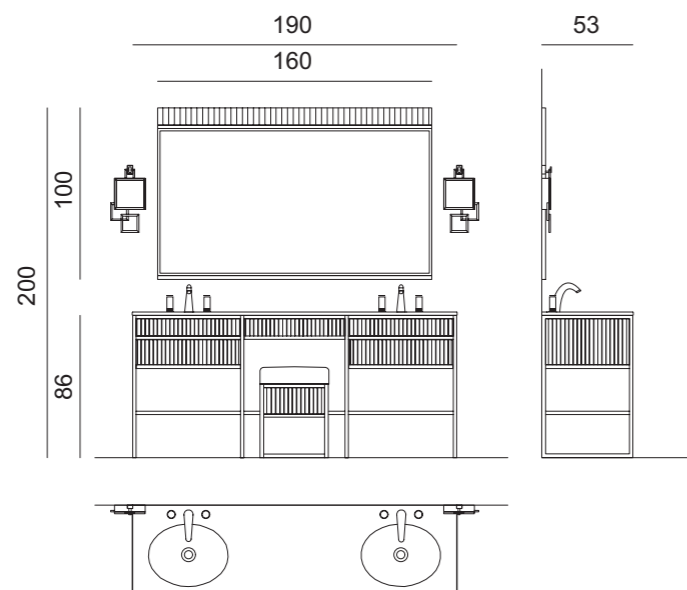

ACADEMY AC19

L190 x W53 x H200 cm

Finishes: G556 glossy Black finish with ribbed decoration and chrome metal finish.

Washbasin & Top: Nero Marquinia marble top with two undercounter washbasins in black ceramic.

Mirror: ACADEMY, 160 x 2 x 100 cm; **Wall Lamp:** VICKY in chrome metal finish; **Tap:** FORTUNY in chrome metal finish; **SQUARE Accessories:** towel holder, toothbrush holder, soap dispenser and kleenex holder; **Pouf:** 39 x 39 x 53 cm, leather (Cat.N).