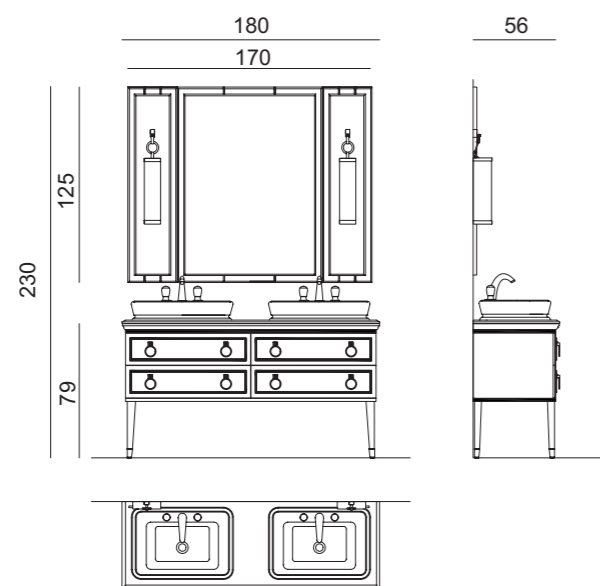

LUTETIA L23

L180 x W56 x H230 cm

Finishes: G501 glossy Tortora finish and chrome metal finish.

Washbasin & Top: Bianco Statuario marble top and countertop washbasin in white resin.

Mirror: 170 x 3 x 125 cm; **Wall Lamp:** MURANO 4 in chrome metal finish;

Tap: VENICE in chrome metal finish; **Accessories:** towel holder in chrome metal finish.