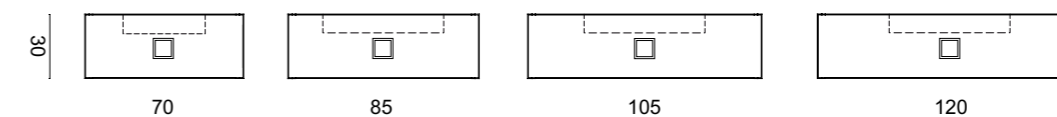

DAPHNE

TECHNICAL DATA

Modularity

WASHBASIN UNITS - P52,5 X H30 CM