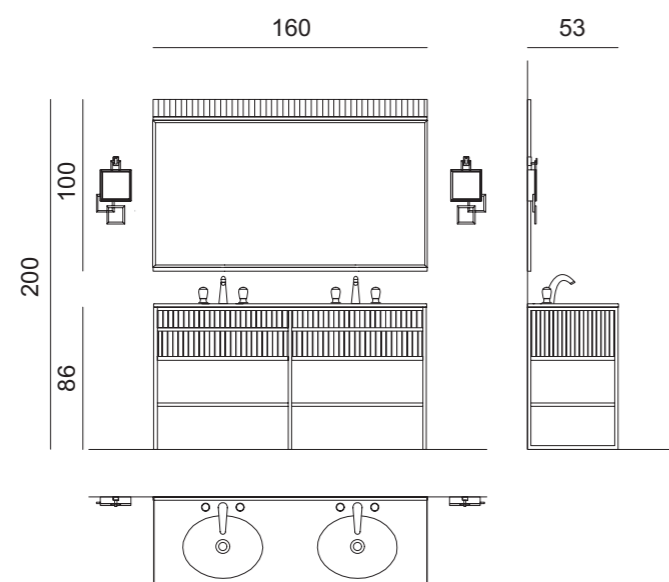

ACADEMY AC15

L160 x W53 x H200 cm

Finishes: G556 glossy Black finish with ribbed decoration and gold metal finish.

Washbasin & Top: Nero Marquina marble top with two undercounter washbasins in black ceramic.

Mirror: ACADEMY, 160 x 2 x 100 cm; **Wall Lamp:** VICKY in gold metal finish; **Tap:** VENICE in gold metal finish; **Accessories:** SQUARE towel holder in gold metal finish; **Tall Unit:** 50 x 35 x 156 cm;

Bathtub: ACADEMY, 185 x 85 x 66 cm; **Small Bench:** 39 x 39 x 53 cm, fabric (Cat.D).