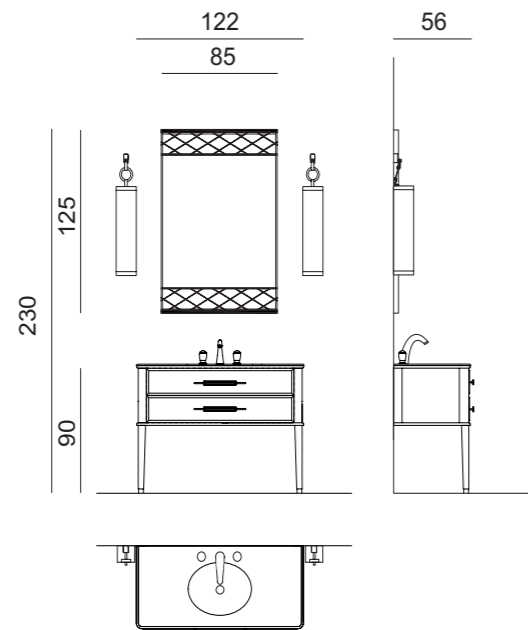

RIVIERE RV7

L122 x W56 x H230 cm

Finishes: G164 glossy Lino finish and gold metal finish.

Washbasin & Top: Calacatta Oro marble top and oval undercounter washbasin in white ceramic.

Mirror: 85 x 3 x 125 cm; **Wall Lamp:** MURANO 4 in gold metal finish; **Tap:** VENICE in gold metal finish;

Suspended Tall Unit: 42 x 35 x 165 cm; **Bathtub:** AURELIE, 185 x 87 x 66 cm; **SQUARE**

Accessories: wall-fixed towel holder, free-standing towel holder, accessories holder, toothbrush holder, soap dispenser.