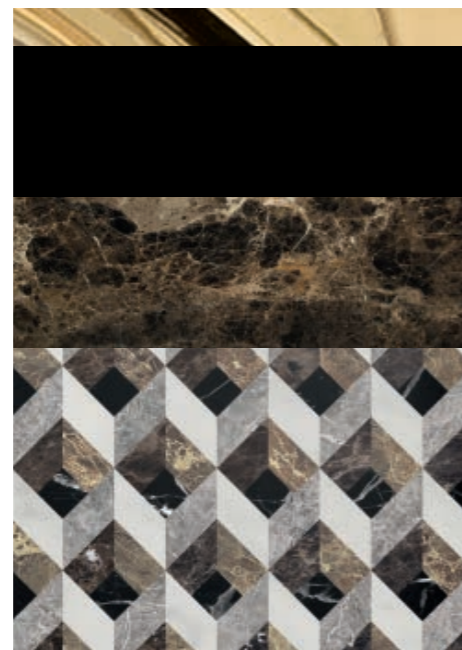

**Mirror:** ACADEMY, 110 x 2 x 100 cm; **Wall Lamp:** EDGE, small version; **Tap:** FORTUNY in gold metal finish;

**Accessories:** free-standing SQUARE towel holder in gold metal finish;

**Tall Unit:** 50 x 35 x 156 cm; **Towel Holder:** 50 x 39 x 84 cm.