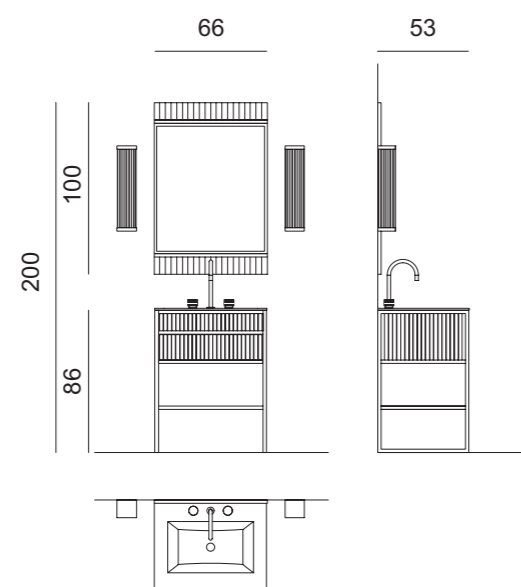

ACADEMY AC22

L66 x W53 x H200 cm

Finishes: G002 glossy Bianco finish with ribbed decoration and chrome metal finish.

Washbasin & Top: Integrated glass top in glossy 001 Bianco Polare finish.

Mirror: ACADEMY, 66 x 2 x 100 cm; **Wall Lamp:** MURANO 2 in chrome metal finish; **Tap:** CHARLOTTE in transparent finish and chrome metal finish; **Accessories:** SQUARE towel holder in chrome metal finish.