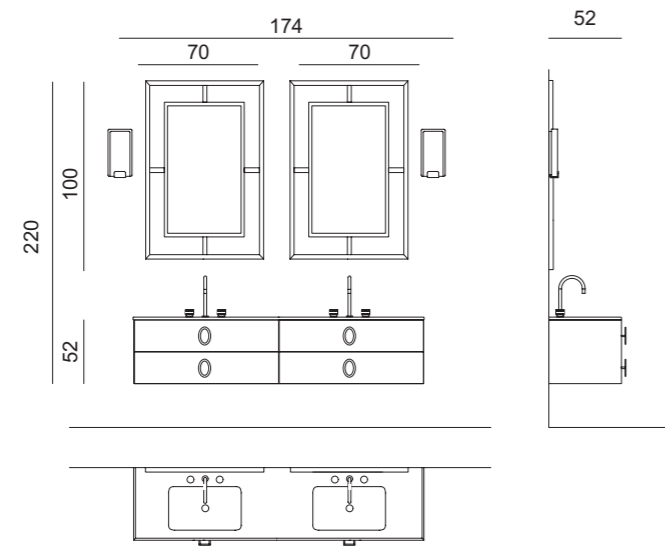

DAPHNE D26

L174 x W52,5 x H220 cm

Finishes: G500 glossy Vulcano finish. Oval handles in gold metal finish.

Washbasin & Top: Emperador Light marble top and undercounter washbasin in white ceramic.

Mirror: CASABLANCA DELUXE, 70 x 3 x 100 cm; **Wall Lamp:** CLEO in gold metal finish;

Tap: CHARLOTTE in amber finish and gold metal finish; **Accessories:** SQUARE towel holder in gold metal finish.