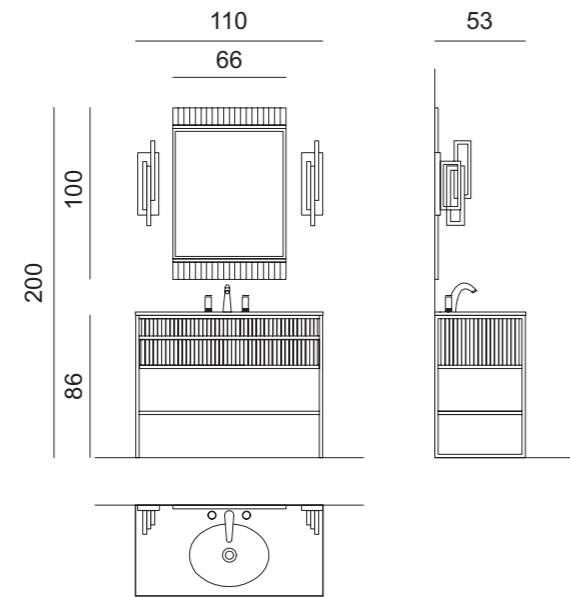

**Tap:** VENICE in chrome metal finish; **Accessories:** SQUARE towel holder in chrome metal finish;

**Tall Unit:** 50 x 35 x 156 cm; **Bathtub:** ACADEMY, 185 x 85 x 66 cm.

**Mirror:** ACADEMY, 110 x 2 x 100 cm; **Wall Lamp:** EDGE, small version; **Tap:** FORTUNY in gold metal finish;

**Accessories:** free-standing SQUARE towel holder in gold metal finish;

**Tall Unit:** 50 x 35 x 156 cm; **Towel Holder:** 50 x 39 x 84 cm.