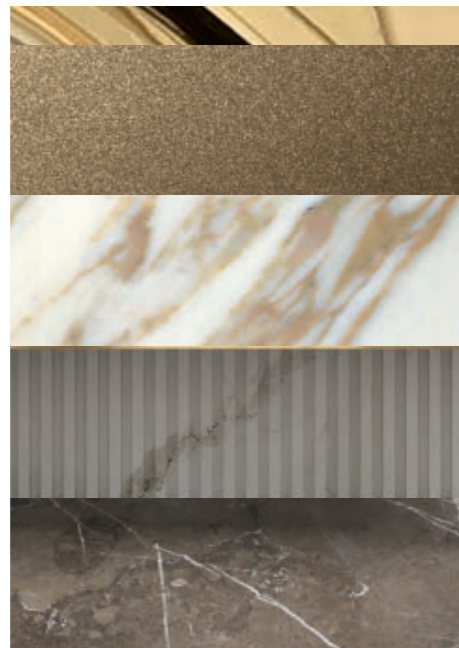

LUTETIA L26

L165 x W56 x H210 cm

Finishes: DJ01 metallic Gianduia finish and gold metal finish.

Washbasin & Top: Calacatta Oro marble top with two countertop washbasins in white resin.

Mirror: CASABLANCA DELUXE, 140 x 3 x 100 cm; **Wall Lamp:** CLEO in gold metal finish; **Tap:** CHARLOTTE in transparent finish and gold metal finish; **Accessories:** towel holder in gold metal finish.

LUTETIA
COLLECTION