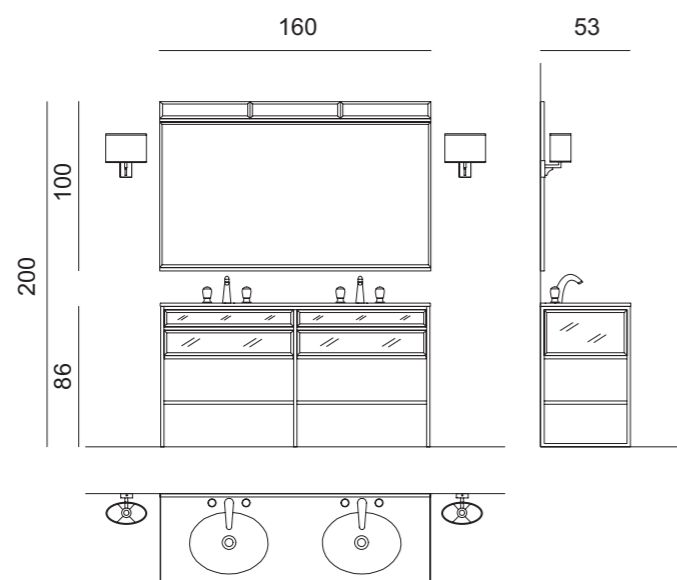

ACADEMY AC7

L160 x W53 x H200 cm

Finishes: bronze mirror finish and gold metal finish.

Washbasin & Top: Mystic Brown marble top with two undercounter washbasins in white ceramic.

Mirror: ACADEMY, 160 x 2 x 100 cm; **Wall Lamp:** NELLY in gold metal finish; **Tap:** VENICE in gold metal finish;

Tall Unit: 50 x 35 x 156 cm; **Bathtub:** ACADEMY, 185 x 85 x 66 cm;

Towel Holder: 50 x 39 x 84 cm.