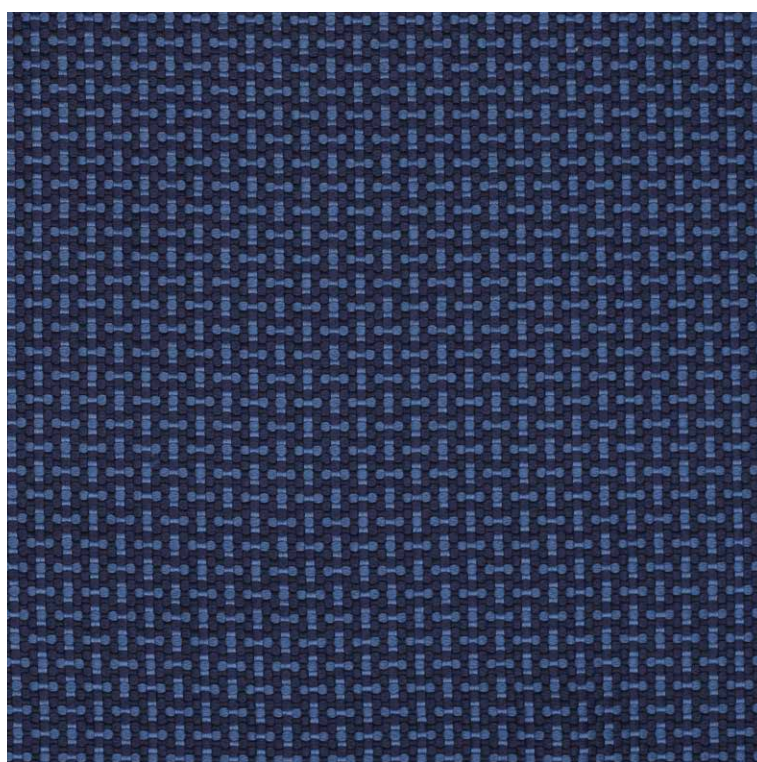

Bingin Marine