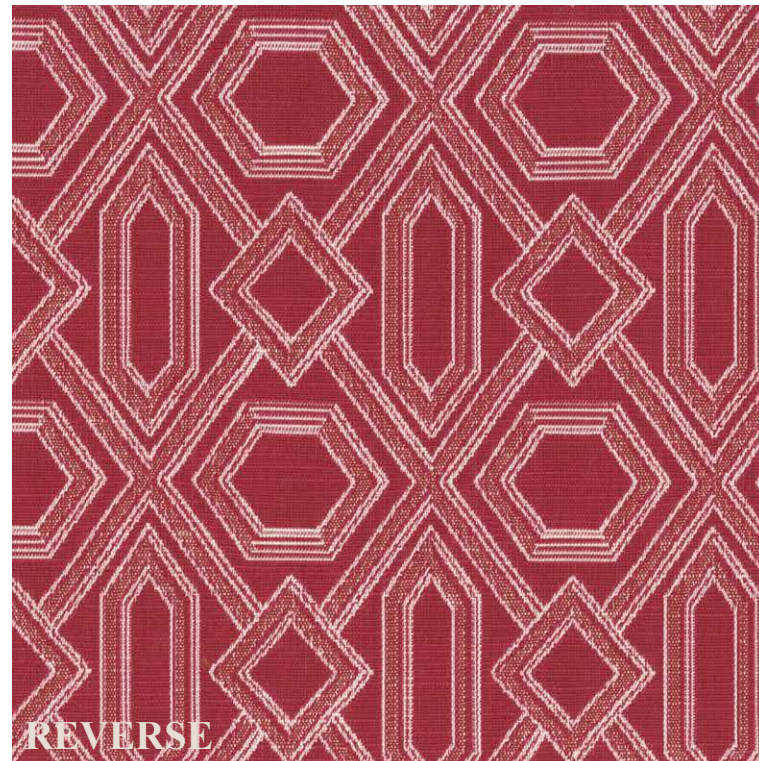

REVERSE

Cerulean - Tessuto double face / *Double face fabric*

Disponibili schede tecniche / *Technical data sheet available*

Tessuti / *Fabrics*

Diamonds are forever by Perennials

CAT.S

Cherry Bomb - Tessuto double face / *Double face fabric*