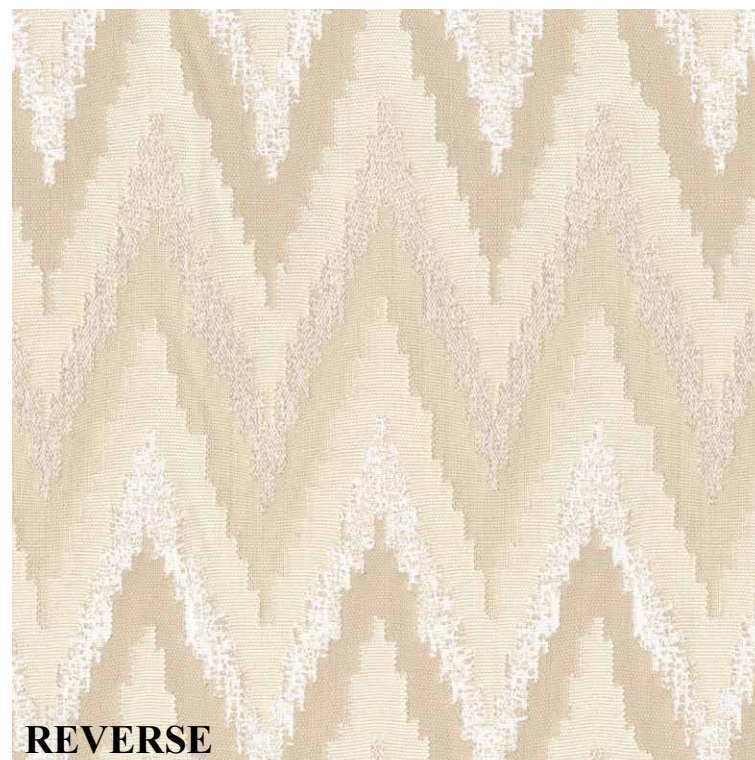

Tessuti / *Fabrics*
Feel the heat by Perennials
CAT.S

White Hot - Tessuto double face / *Double face fabric*