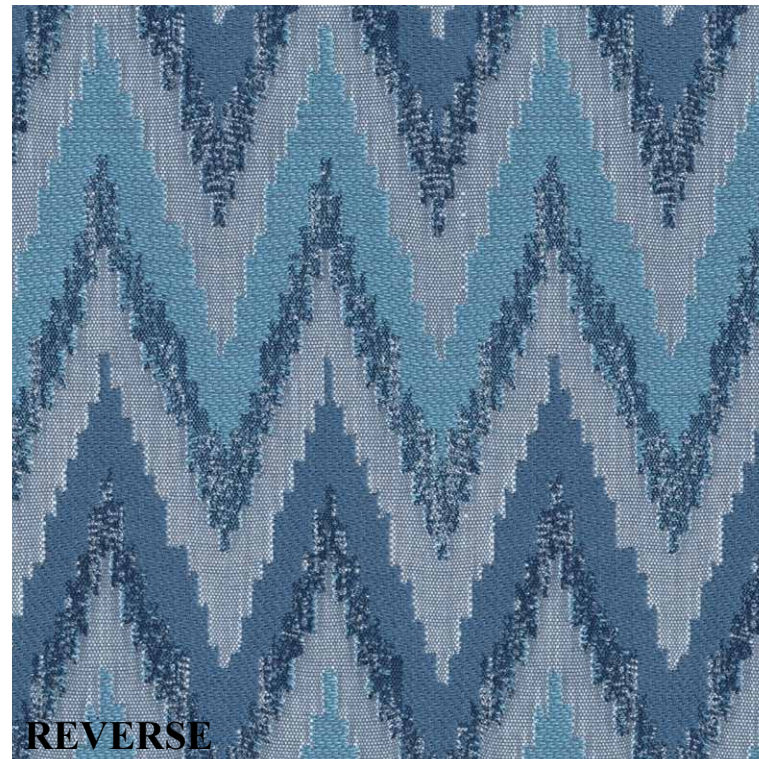

Tessuti / *Fabrics*
Feel the heat by Perennials
CAT.S

FRONT

REVERSE

FRONT

REVERSE

Disponibili schede tecniche / *Technical data sheet available*