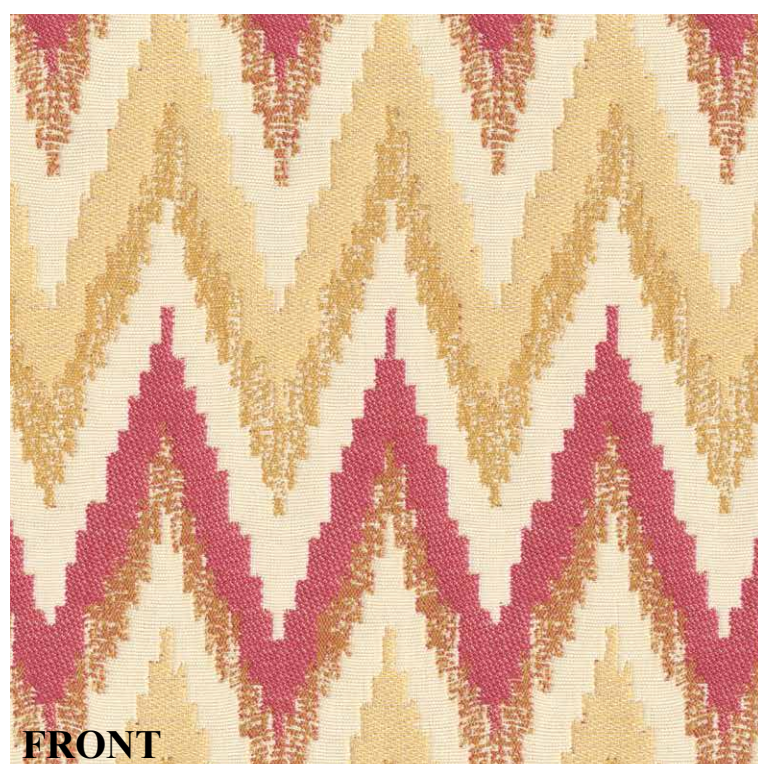

Fireside - Tessuto double face / *Double face fabric*

Disponibili schede tecniche / *Technical data sheet available*