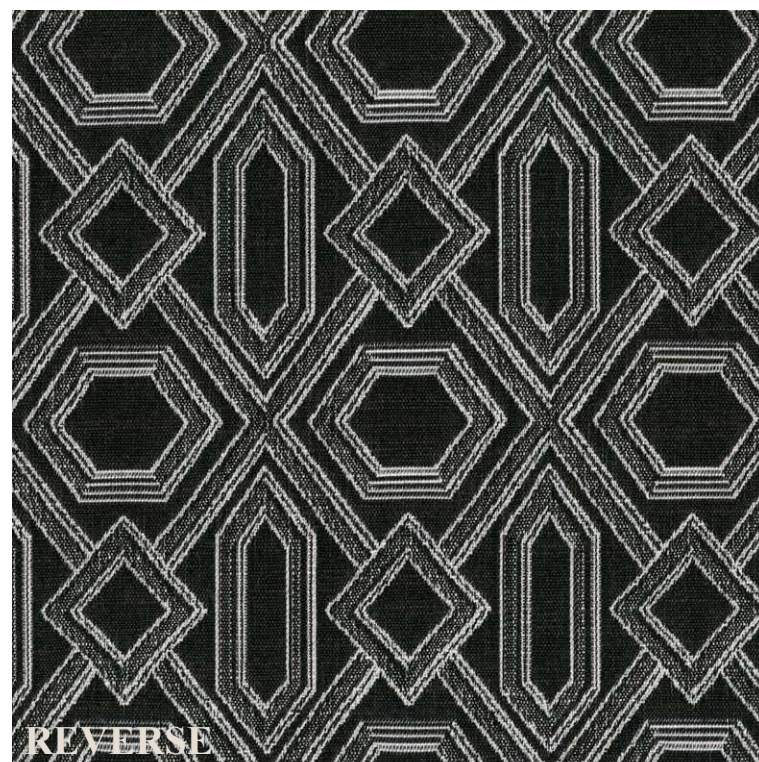

REVERSE

Cerulean - Tessuto double face / *Double face fabric*

Disponibili schede tecniche / *Technical data sheet available*

Tessuti / *Fabrics*

Diamonds are forever by Perennials

CAT.S

Cherry Bomb - Tessuto double face / *Double face fabric*