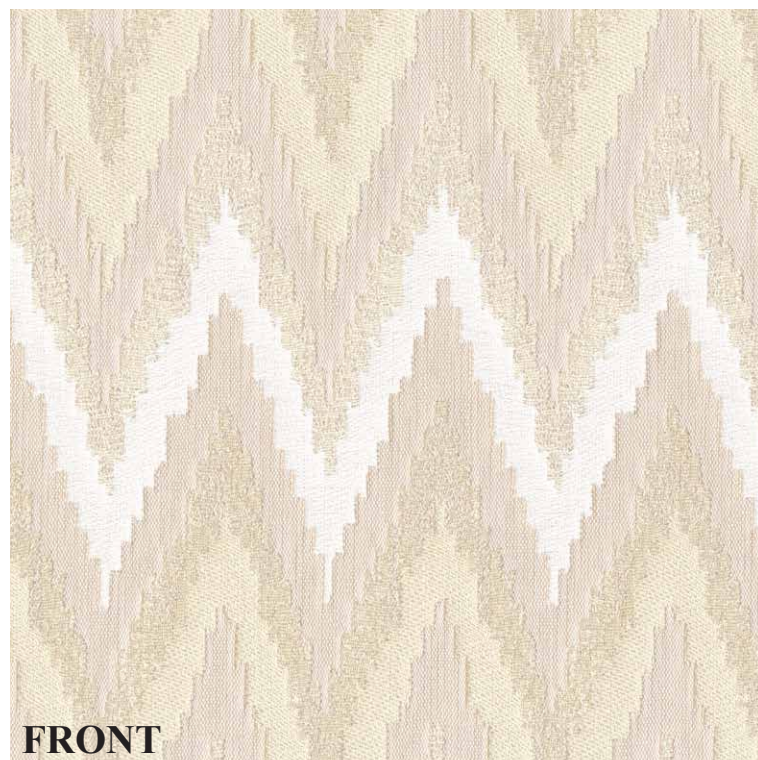

Tessuti / *Fabrics*
Feel the heat by Perennials
CAT.S

White Hot - Tessuto double face / *Double face fabric*