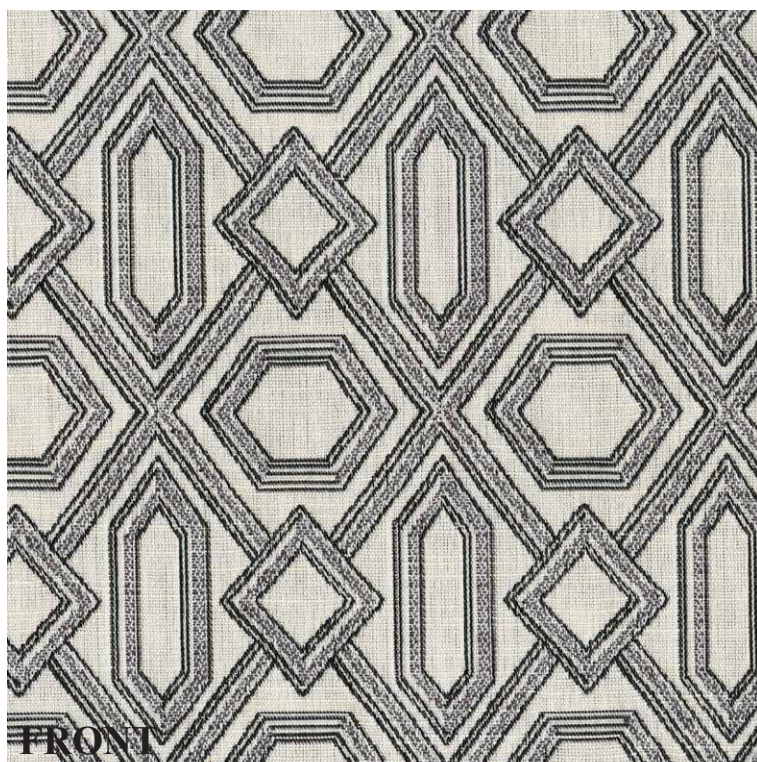

REVERSE

Cerulean - Tessuto double face / *Double face fabric*

Disponibili schede tecniche / *Technical data sheet available*

Tessuti / *Fabrics*

Diamonds are forever by Perennials

CAT.S

Cherry Bomb - Tessuto double face / *Double face fabric*