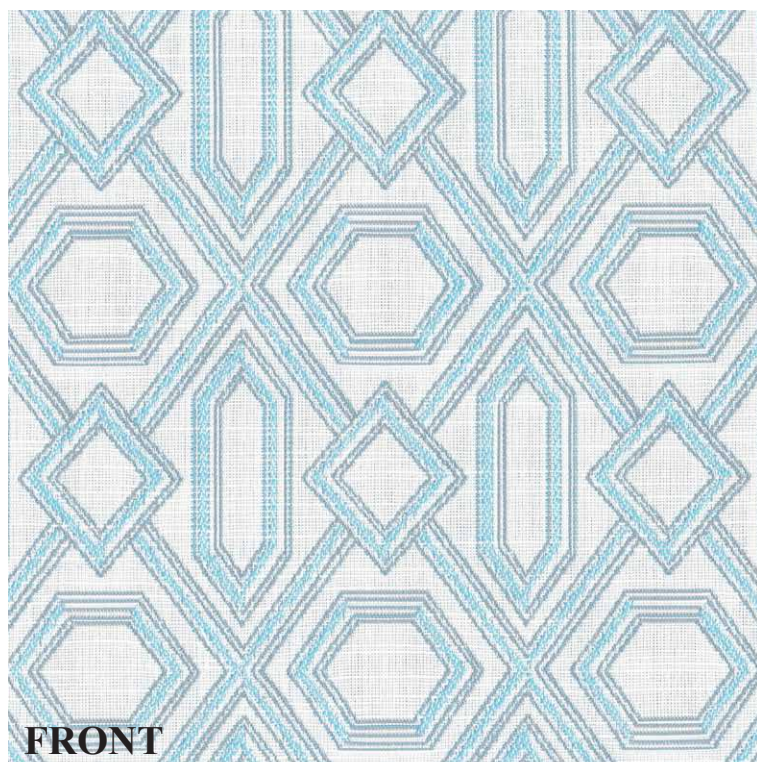

Tessuti / *Fabrics*

Diamonds are forever by Perennials

CAT.S

FRONT

REVERSE

Paper Bag - Tessuto double face / *Double face fabric*

FRONT

REVERSE

Cerulean - Tessuto double face / *Double face fabric*

Disponibili schede tecniche / *Technical data sheet available*