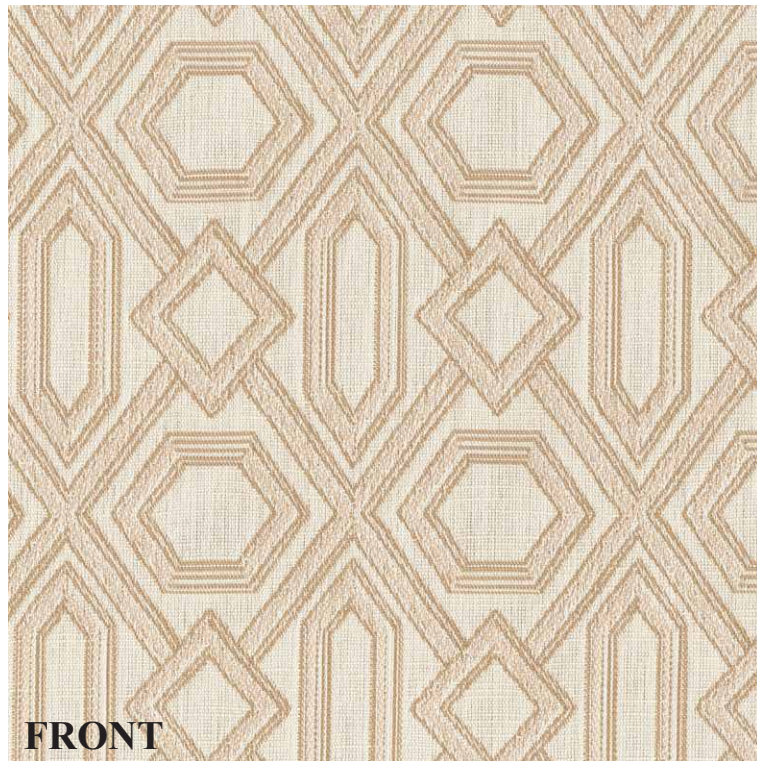

Tessuti / *Fabrics*

Diamonds are forever by Perennials

CAT.S

FRONT