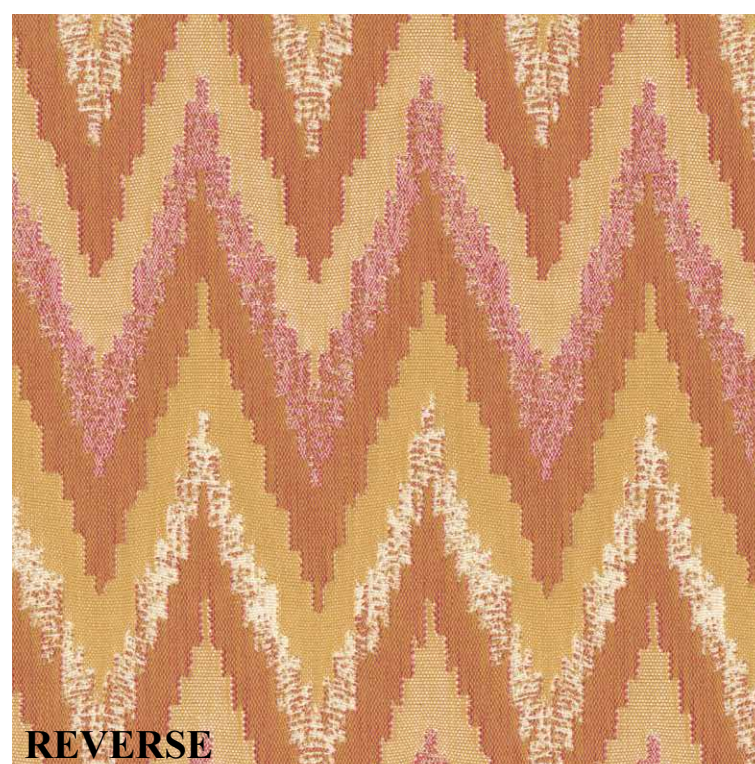

Fireside - Tessuto double face / *Double face fabric*

Disponibili schede tecniche / *Technical data sheet available*