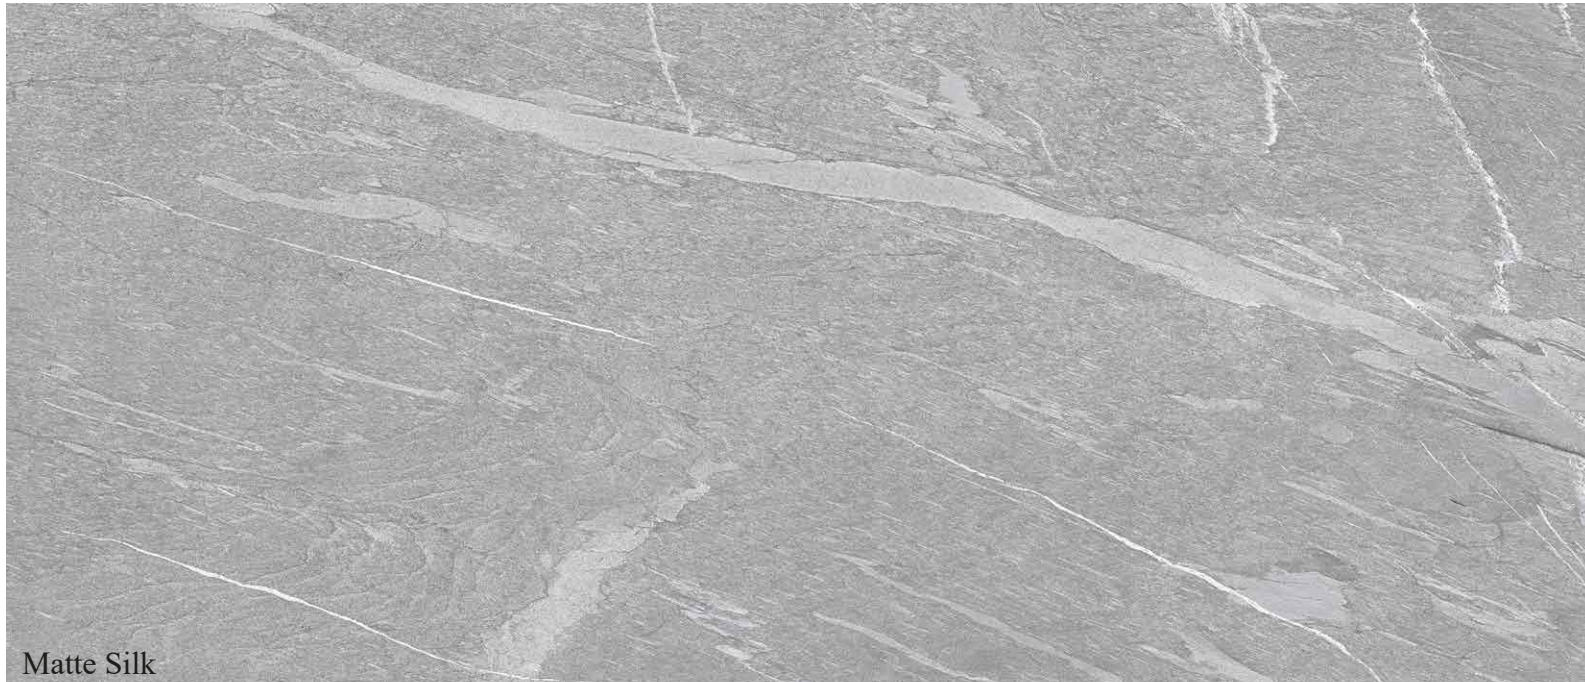

Materiali e Finiture / *Materials and Finishes*
Marmo Ceramico / *Ceramic Marble*

Massima dimensione lastra / *Slab maximum size: cm 320x160*

Spessore / *Thickness:*
• 12 mm

28 Alpine Grey