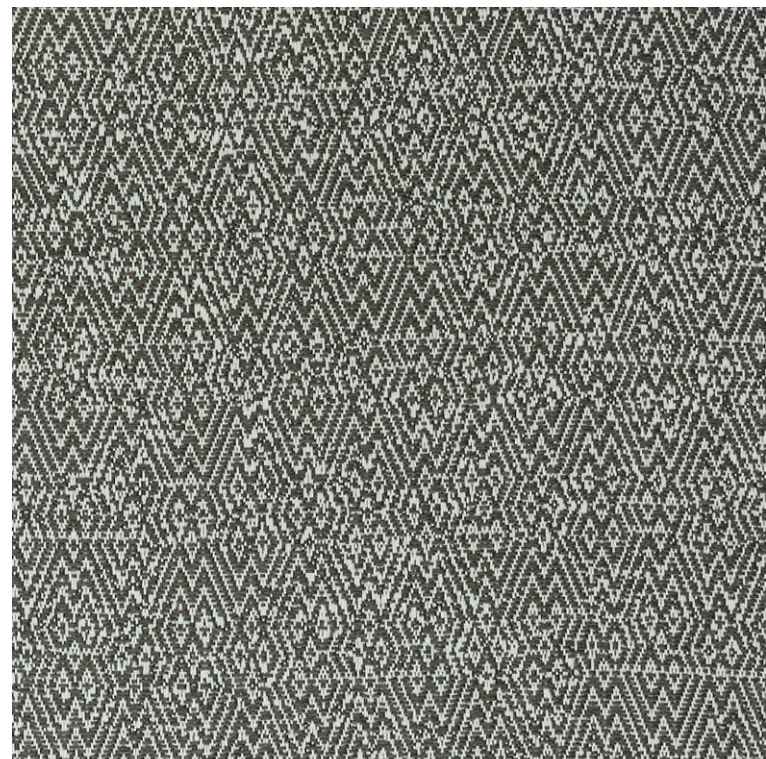

Maya Bay - Steel

Sampan stripe - Pebble

Disponibili schede tecniche / *Technical data sheet available*

Tessuti / *Fabrics*
Jim Thompson by Pierre Frey
CAT.S

Padang Steel

Padang Granite

Bingin Black pepper

Java Steel