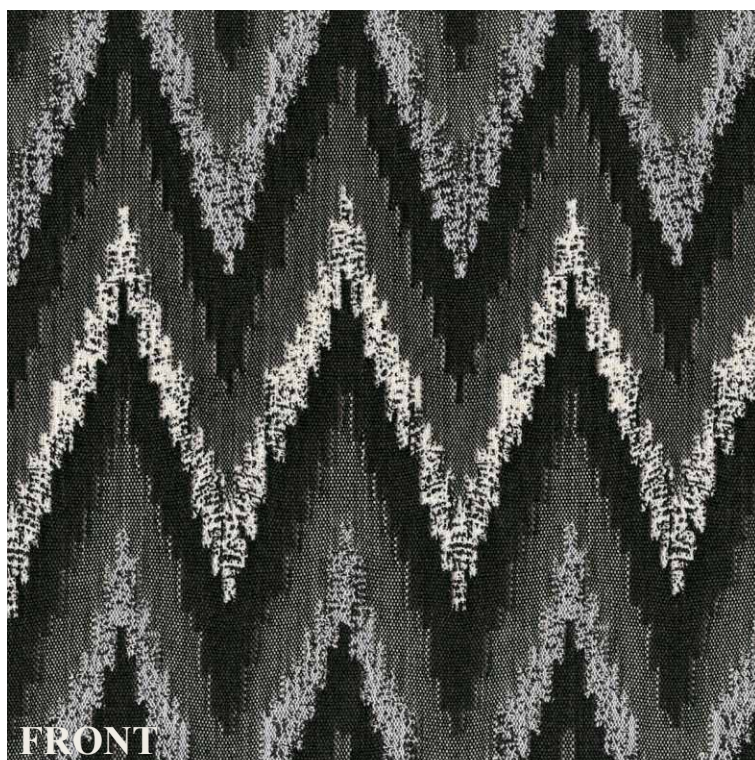

Disponibili schede tecniche / *Technical data sheet available*

Tessuti / *Fabrics*
Feel the heat by Perennials
CAT.S

FRONT

REVERSE

Blue Blazes - Tessuto double face / *Double face fabric*

FRONT

REVERSE

Flame Noir - Tessuto double face / *Double face fabric*