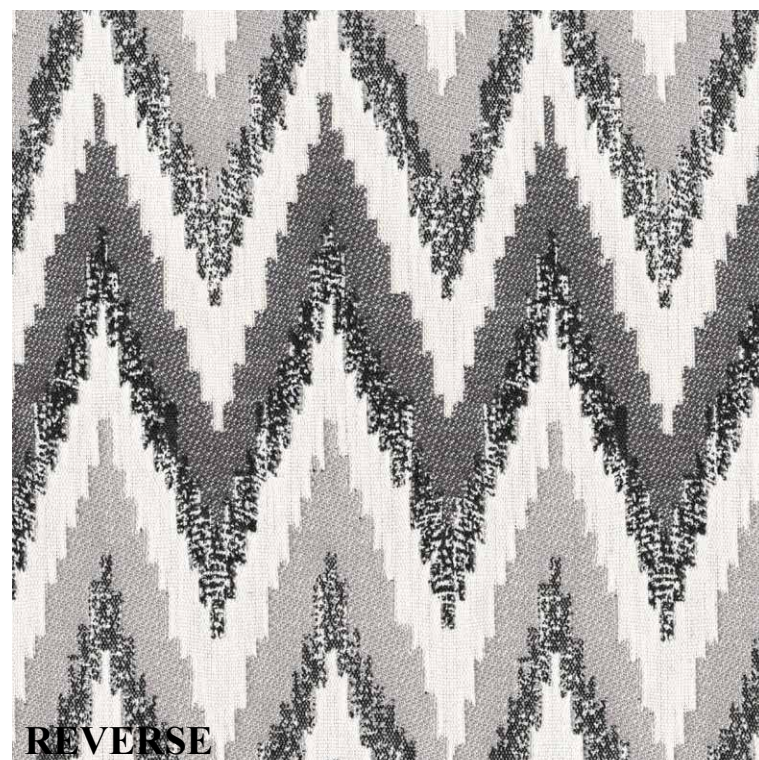

Disponibili schede tecniche / *Technical data sheet available*

Tessuti / *Fabrics*
Feel the heat by Perennials
CAT.S

FRONT

REVERSE

Blue Blazes - Tessuto double face / *Double face fabric*

FRONT

REVERSE

Flame Noir - Tessuto double face / *Double face fabric*