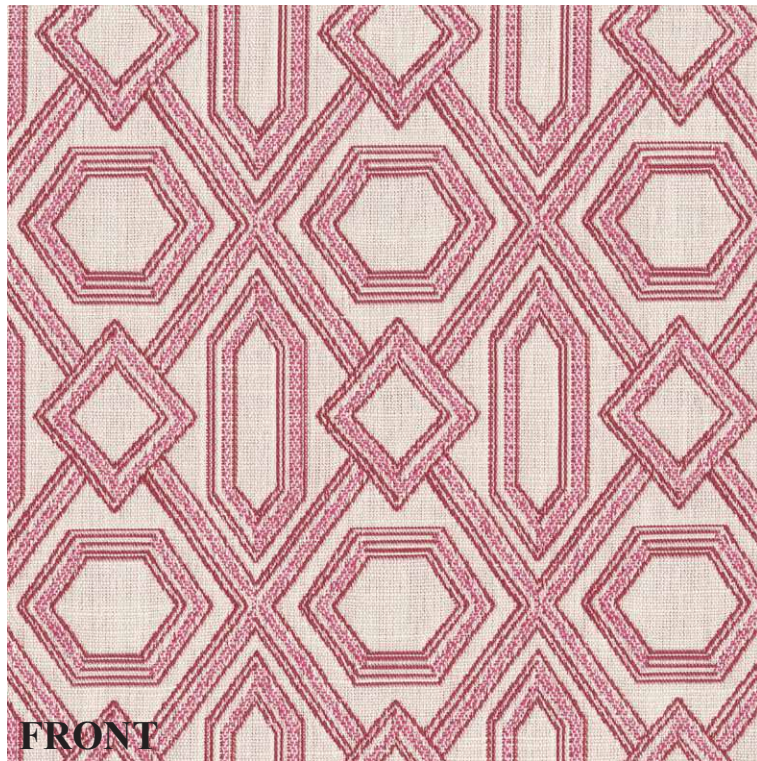

REVERSE

Cerulean - Tessuto double face / *Double face fabric*

Disponibili schede tecniche / *Technical data sheet available*

Tessuti / *Fabrics*

Diamonds are forever by Perennials

CAT.S

Cherry Bomb - Tessuto double face / *Double face fabric*