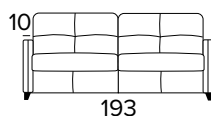

Partially removable cover sofa

Decò pillows as an option

Standard mattress Engel in expanded polyurethane density 30kg/m³ covered with 100% polyester fabric. Mattress thickness: 17 cm

PIEDI IN LEGNO A SCELTA TRA WOODEN FEET TO BE CHOSEN AMONG

GRIGIO
GREY

NERO
BLACK

NOCE
SCURO
BROWN
WALNUT

NATURALE
NATURAL
WOOD

DISPONIBILE PIEDE IN METALLO AVAILABLE METAL FEET

DIVANO LETTO 3 POSTI
3 SEATER SOFA BED

MATERASSO / MATTRESS
CM 140x196 / H 17

DIVANO LETTO MAXI
MAXI SEATER SOFA BED

MATERASSO / MATTRESS
CM 160x196 / H 17

OPZIONE POGGIATESTA (MOD. MAGIC)
HEADREST OPTION (MOD. MAGIC)

OPZIONE CUSCINO DECÒ
DECÒ PILLOW OPTION

40x40

50x50

STANDARD / INGLESE

40x40

50x50