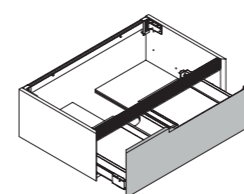

LEFT UNIT / base sinistra

CENTRAL UNIT / base centrale

RIGHT UNIT / base destra

DOUBLE UNIT / composizione 2 moduli

TRIPLE UNIT / composizione 3 moduli

WALL MOUNTED ELEMENTS / MOBILI SOSPESI - H 27 CM

Wall mounted vanity unit with 1 drawer
 Base portlavabo sospesa con 1 cassetto
 W 60/70/80/90/105/120 cm
 D 38/46/51,5 cm