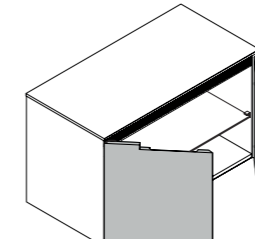

Additional wall-hung base unit with 2 doors
Base complementare sospesa con 2 ante
W 70/90 cm
D 38/46/51,5 cm