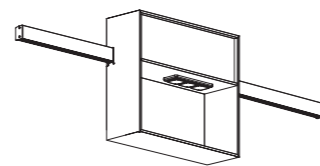

Box with electric socket and USB
Elemento con presa elettrica e USB
W 45 X H 40 X D 15 cm

2 SCHUKO
2 USB

LINE accessories collections

Accessori LINE