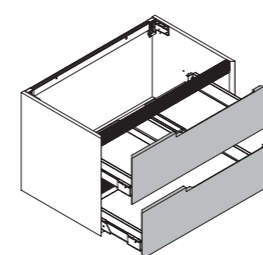

WALL MOUNTED ELEMENTS / MOBILI SOSPESI - H 54 CM

Wall mounted vanity unit with 2 drawers
Base portlavabo sospesa con 2 cassetti
W 60/70/80/90/105/120 cm
D 38/46/51,5 cm