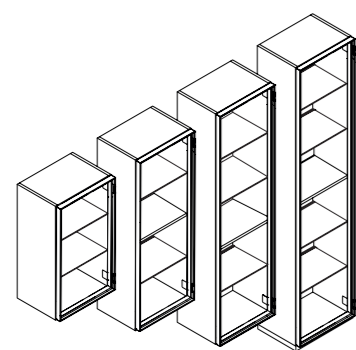

Wall-hung tall units
Colonne sospese

W 35/45/70/90 cm
D 25/35 cm

“MAX ” WALL-HUNG TALL UNITS WITH CANTILEVER DOOR / COLONNE “MAX” CON ANTA A SBALZO - H 80/120/162 /196* CM