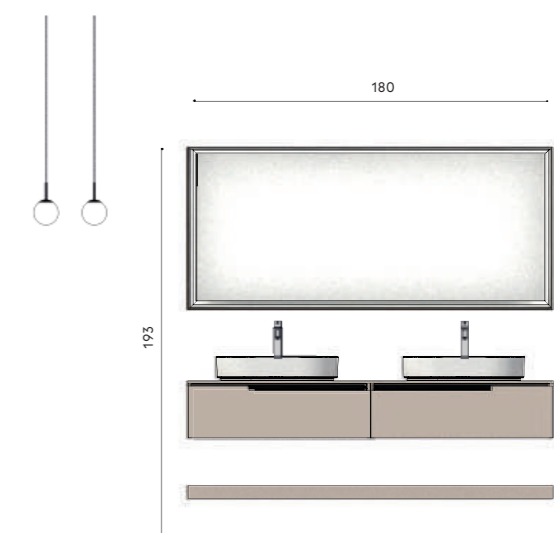

Composizione PF_ 011

Struttura:
W 90 + 90 cm
D 51,5 cm
H 6,4 + 27 + 1,2 + 12 cm
Laccato Avana opaco

Fascia sottolavabo:
Nero opaco

Top:
Vetro satinato laccato avana

Lavabo in appoggio Sarah: Ceramica
bianca opaca
H 12 cm

Miscelatore lavabo Stilo:
Acciaio spazzolato

Specchio Charles:
W 180 cm – H 80 cm

Lampade Lume:
Nero

Colonne Cube:
Heat Treated Oak
W 45 cm – H 162 cm

Colonne Max:
Heat Treated Oak
W 45 cm – H 162 cm

Boiserie Riga:
Laccato Avana opaco con mensole in
alluminio nero

_Variante
Lavabo in appoggio Volcano: Lightfeel
colore fango

_Complementi
Pouf Otto