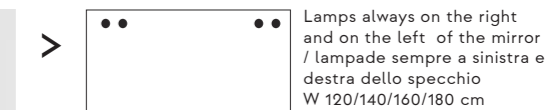

Lamps always on the right and on the left of the mirror / lampade sempre a sinistra e destra dello specchio
W 120/140/160/180 cm