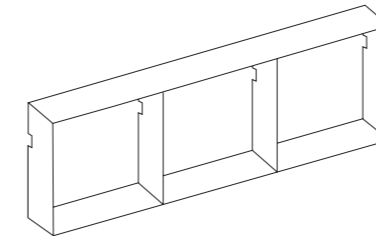

Wall unit with 3 open compartments
Pensile con 3 vani a giorno

W 120
H 40 cm
D 15 cm

Vertical wall unit with 3 open compartments
Pensile verticale con 3 vani a giorno

W 30/45/60/90 cm
H 76 cm
D 15 cm