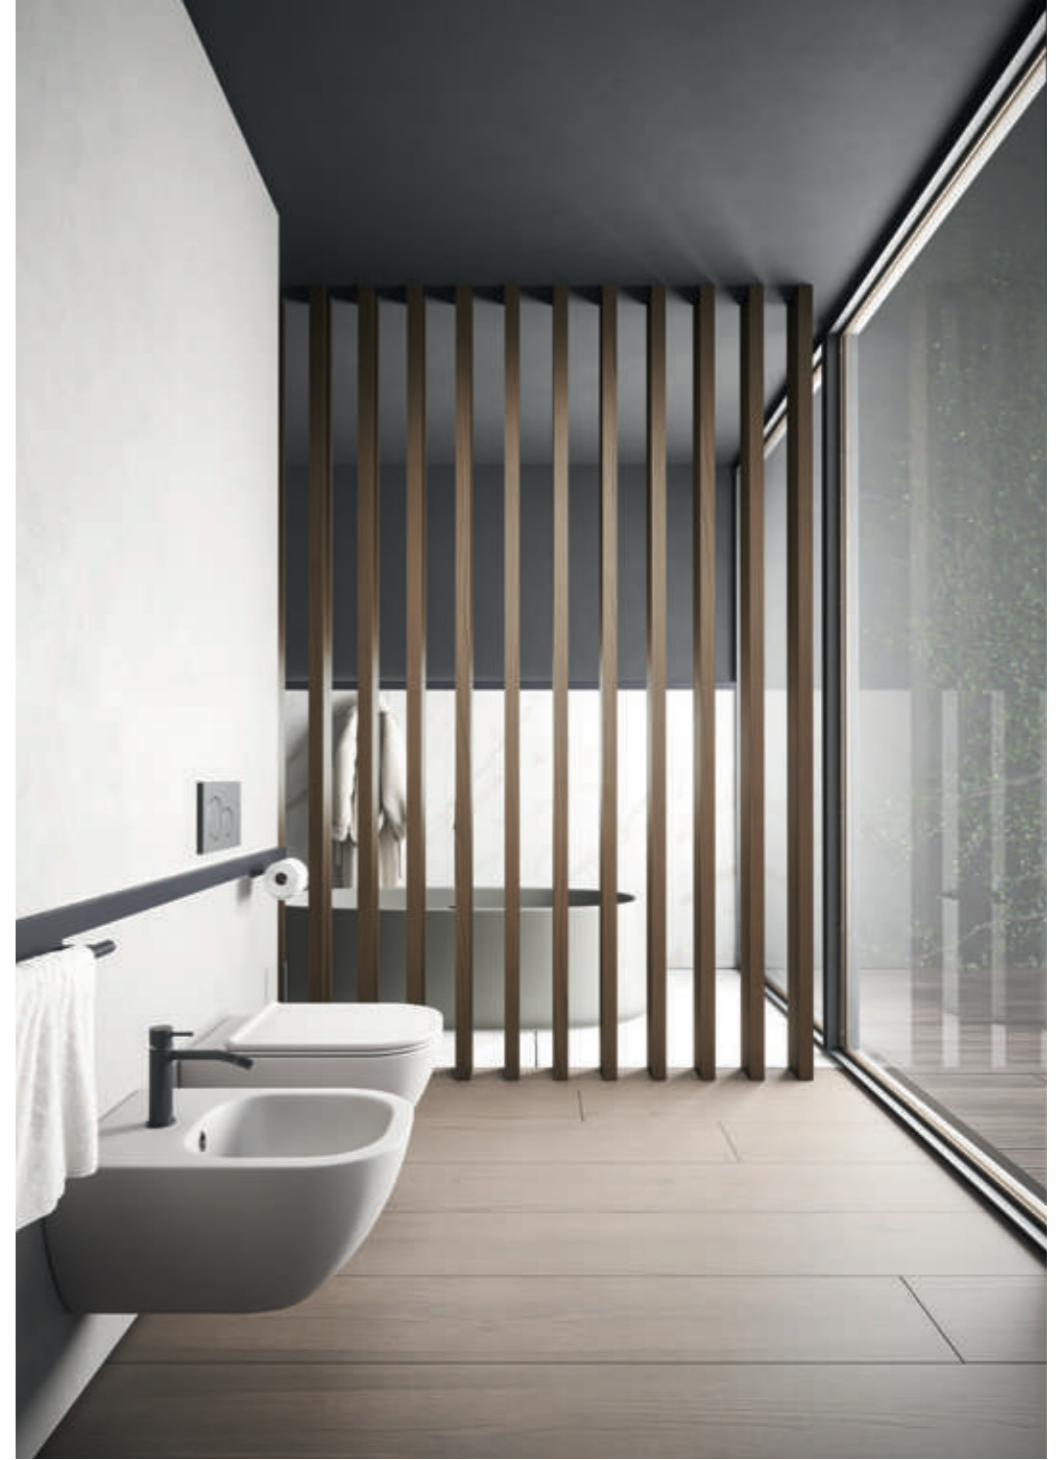

Profilo Collection

Master Bathroom Collection

PROFILO_001

HEMP CHESTNUT - LONDON GREY

A DALÍ FULL mirror complete with LED lighting on all 4 sides (without switch) is pictured with TOOBE lamps featuring an adjustable light beam. The top has two HANNA integrated washbasins in Fenix® with drain cover whereas the variation shows NICK integrated washbasins in Purefeel. Both versions are in London Grey finish. The VOLCANO bathtub, in London Grey finish, comes with integrated perimeter lighting, which further enriches the space.

DALÍ FULL è uno specchio completo di illuminazione led sui 4 lati senza interruttore, in questo caso lo vediamo abbinato alle lampade con fascio di luce orientabile TOOBE. Il top prevede due vasche integrate HANNA in Fenix® con copripiletta e una variante con vasche integrate NICK in purefeel, entrambe le versioni in colore London Grey. Arricchisce l'ambiente la vasca VOLCANO in lightfeel colore London Grey con illuminazione perimetrale integrata.