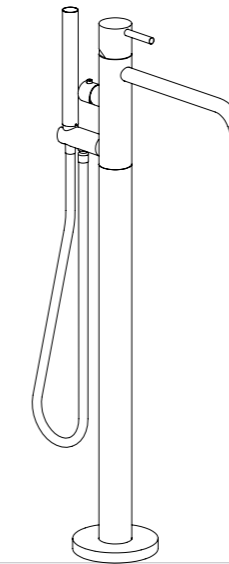

Freestanding bath mixer
Miscelatore vasca da terra

AVAILABLE FINISHES/FINITURE DISPONIBILI