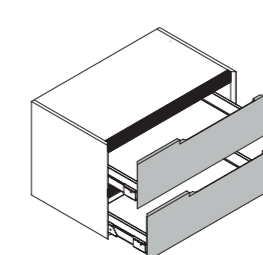

Additional wall-hung base unit with 2 drawers
Base complementare sospesa con 2 cassetti
W 35/45/60/70/80/90/105/120 cm
D 38/46/51,5 cm