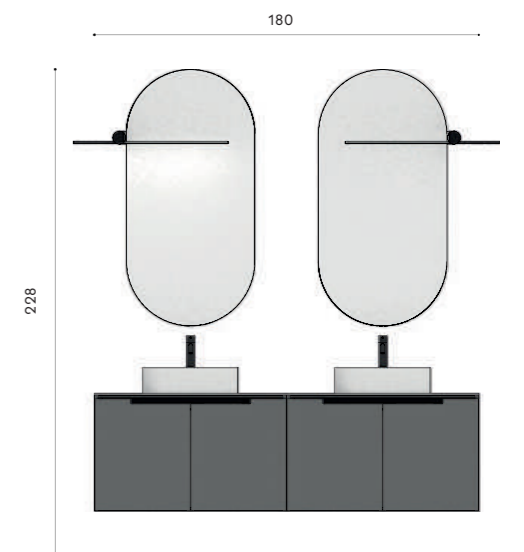

Composition PF_008

Struttura:
W 90 + 90 cm
D 46 cm
H 54 + 1,2 cm
Laccato Grigio Pietra opaco

Fascia sottolavabo:
Nero opaco

Top:
Purefeel colore Grigio pietra

Lavabo da appoggio Leaf:
Lightfeel bianco
H 12 cm

Miscelatore lavabo Stilo:
Nero spazzolato

Specchio Hugo:
W 110 cm – H 50 cm

Lampade Tetris sx e Tetris dx:
Nero

_Complementi
Poltrona Eleonor
Tavolo Medea