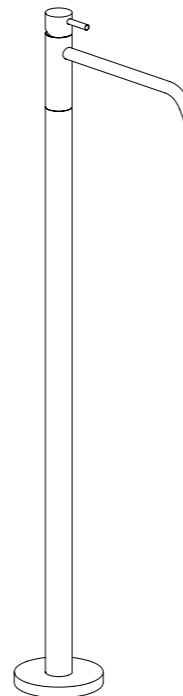

Freestanding single lever mixer for washbasin
Miscelatore lavabo da terra