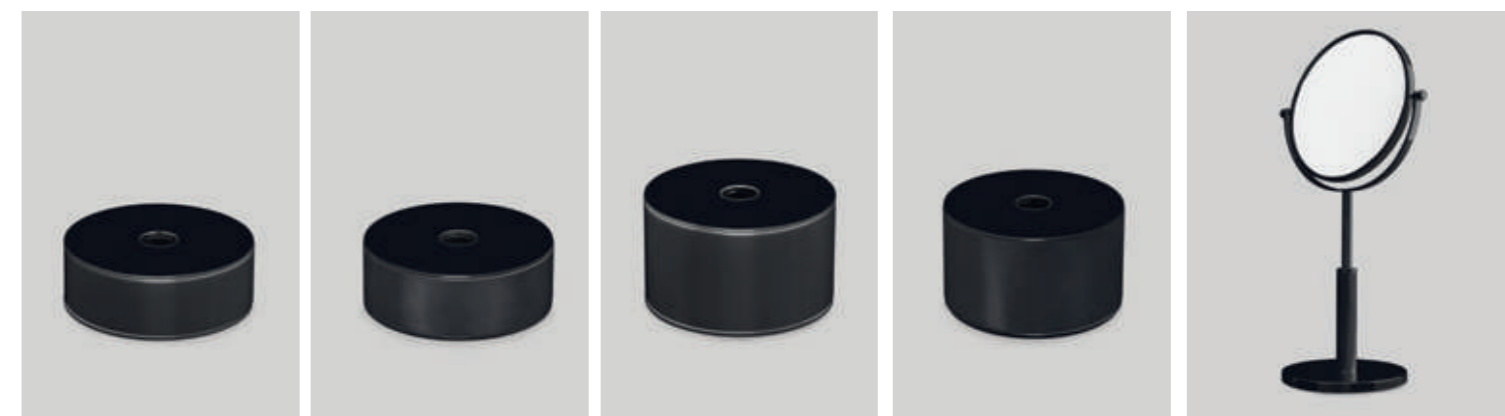

SMOOTH SMALL BOX / SCATOLA LISCIA BASSA

KNURLED SMALL BOX / SCATOLA LISCIA BASSA GODRONATA

SMOOTH LARGE BOX / SCATOLA LISCIA ALTA

KNURLED LARGE BOX / SCATOLA LISCIA ALTA GODRONATA

MAGNIFYING MIRROR / SPECCHIO INGRANDITORE

AVAILABLE FINISHES / FINITURE DISPONIBILI