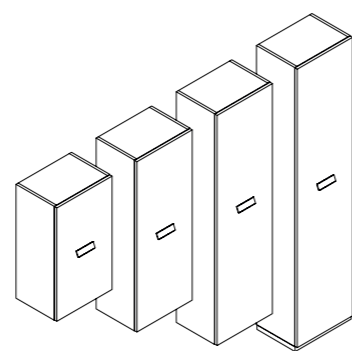

Wall-hung tall units
Colonne sospese

W 35/45/70/90 cm
D 25/35 cm

HANDLES / MANIGLIE

Available in 2 finishes: black or bronze / Disponibili in 2 finiture: nero e bronzo

“ALU” WALL-HUNG TALL UNITS WITH DOORS IN BLACK ALUMINIUM FRAME / COLONNE “ALU” CON ANTA TELAIO IN ALLUMINIO NERO - H 80/120/162 /196* CM