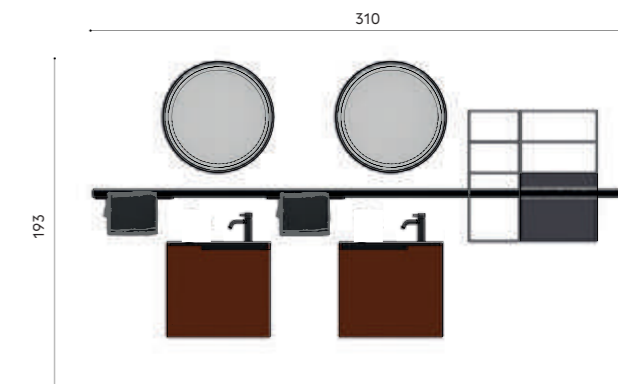

Composizione PF_004

Struttura:
W 60 cm
D 38 cm
H 54 + 1,2 cm
Laccato ruggine opaco

Fascia sottolavabo:
Nero opaco

Top con vasca integrata Tray:
Purefeel colore Nero lavagna

Miscelatore lavabo Stilo:
Nero spazzolato

Specchio Dream:
Ø 65 cm

Moduli e accessori barra Line:
Nero spazzolato con anta
in vetro Stop Sol
W 30 + 45 cm – H 76 cm

Vasca Rigel:
Purefeel bianco

Colonna miscelatore vasca da terra:
Nero spazzolato

_Variante
Struttura:
Laccato Green
Barra e moduli Line:
Nero spazzolato con anta in vetro
Stop Sol
W 90 cm – H 40 cm