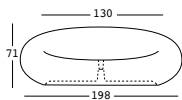

boom sofa

design Marco Gregori

STRUTTURA/STRUCTURE

PE - Polietilene/*Polyethylene*
colore base/*basic colour*

6478

6480 DECOR

GROSS WEIGHT:

kg 41