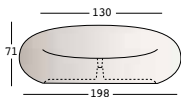

boom sofa

design Marco Gregori

STRUTTURA/STRUCTURE

PE - Polietilene/*Polyethylene*
colore base/*basic colour*

6478

6480 DECOR

GROSS WEIGHT:

kg 41

ACCESSORIES:

A4601

Kit sabbia essicata/
Dried sand kit

boom sofa light

design Marco Gregori

STRUTTURA/STRUCTURE

PE - Polietilene/Polyethylene
colore base/basic colour

KIT LUCE/LIGHT KIT