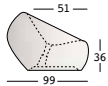

6480 DECOR

Z3

- A4182 kit luce LED per esterni/outdoor LED light kit
- A4688 kit luce LED naturale per esterni
  outdoor natural LED light kit
- A4722 kit luce LED RGB per esterni con telecomando
  outdoor RGB LED light kit w/remote control
- A4724 kit luce LED RGB per esterni
  Outdoor RGB LED light kit
- A4307 kit luce LED RGB per interni/esterni con telec.
  Indoor/outdoor RGB LED light kit w/remote control
- A4744 kit LED RGB a batteria per interni/esterni bluetooth
  bluetooth RGB LED light kit with battery indoor/outdoor

GROSS WEIGHT:

kg 41

DETAILS:

Necessita di 2 Kit Luce/
Needs 2 Light Kit