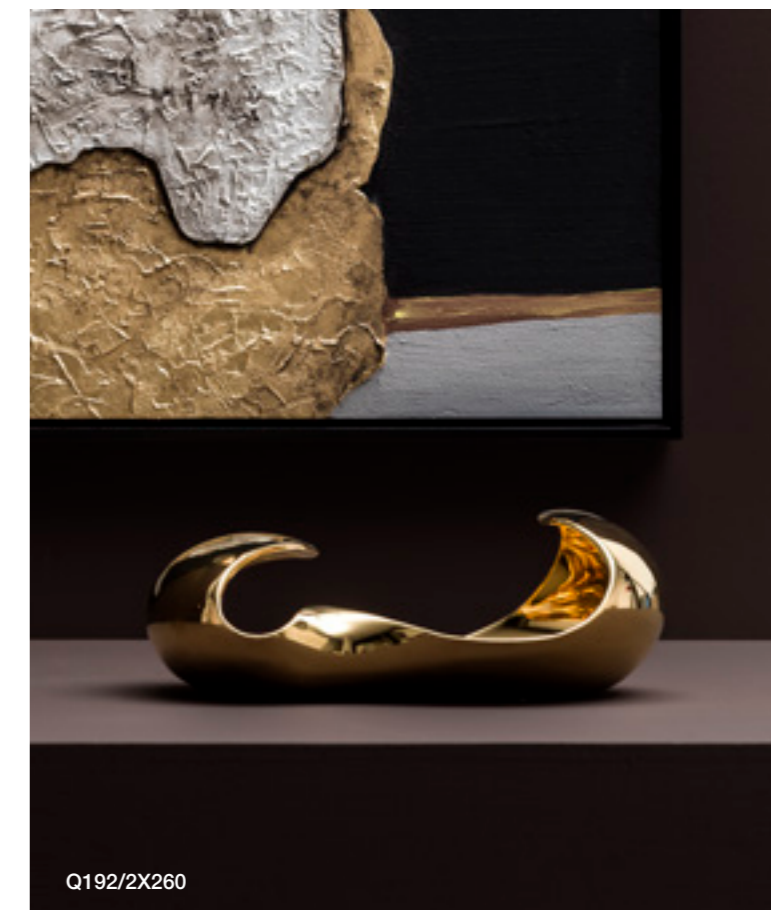

Q192/2X260

Bouble. Q192X60
Vaso in ceramica smaltata lucida bianco e nero.
Glazed ceramic vase.
Colours: white and black.
L. 40 P. 30 H 14 cm.