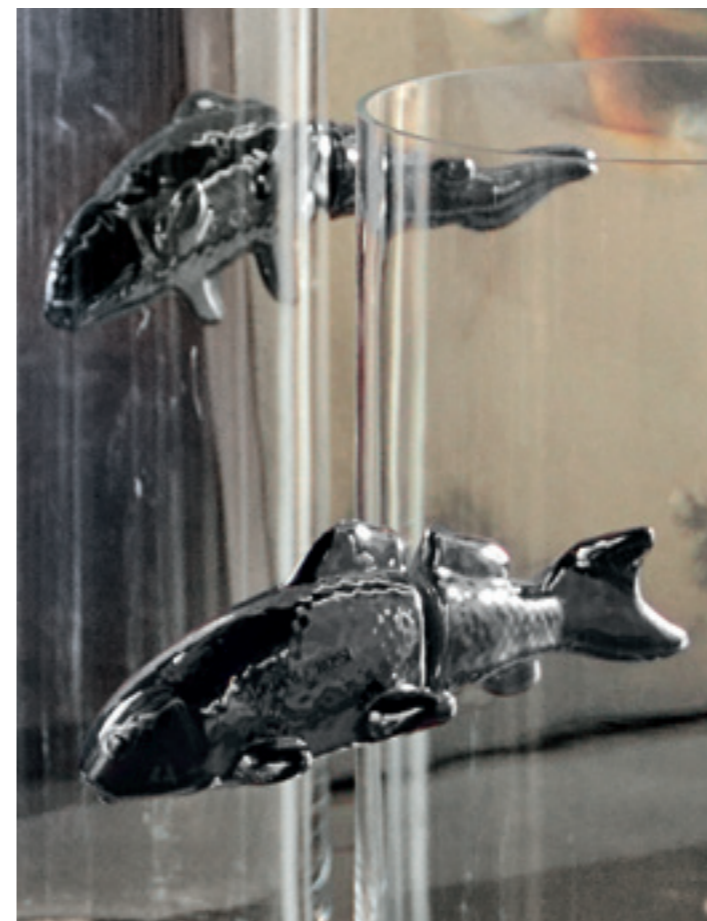

Pesci in ceramica smaltata incollati su vetro.
Glazed ceramic fish glued on glass.