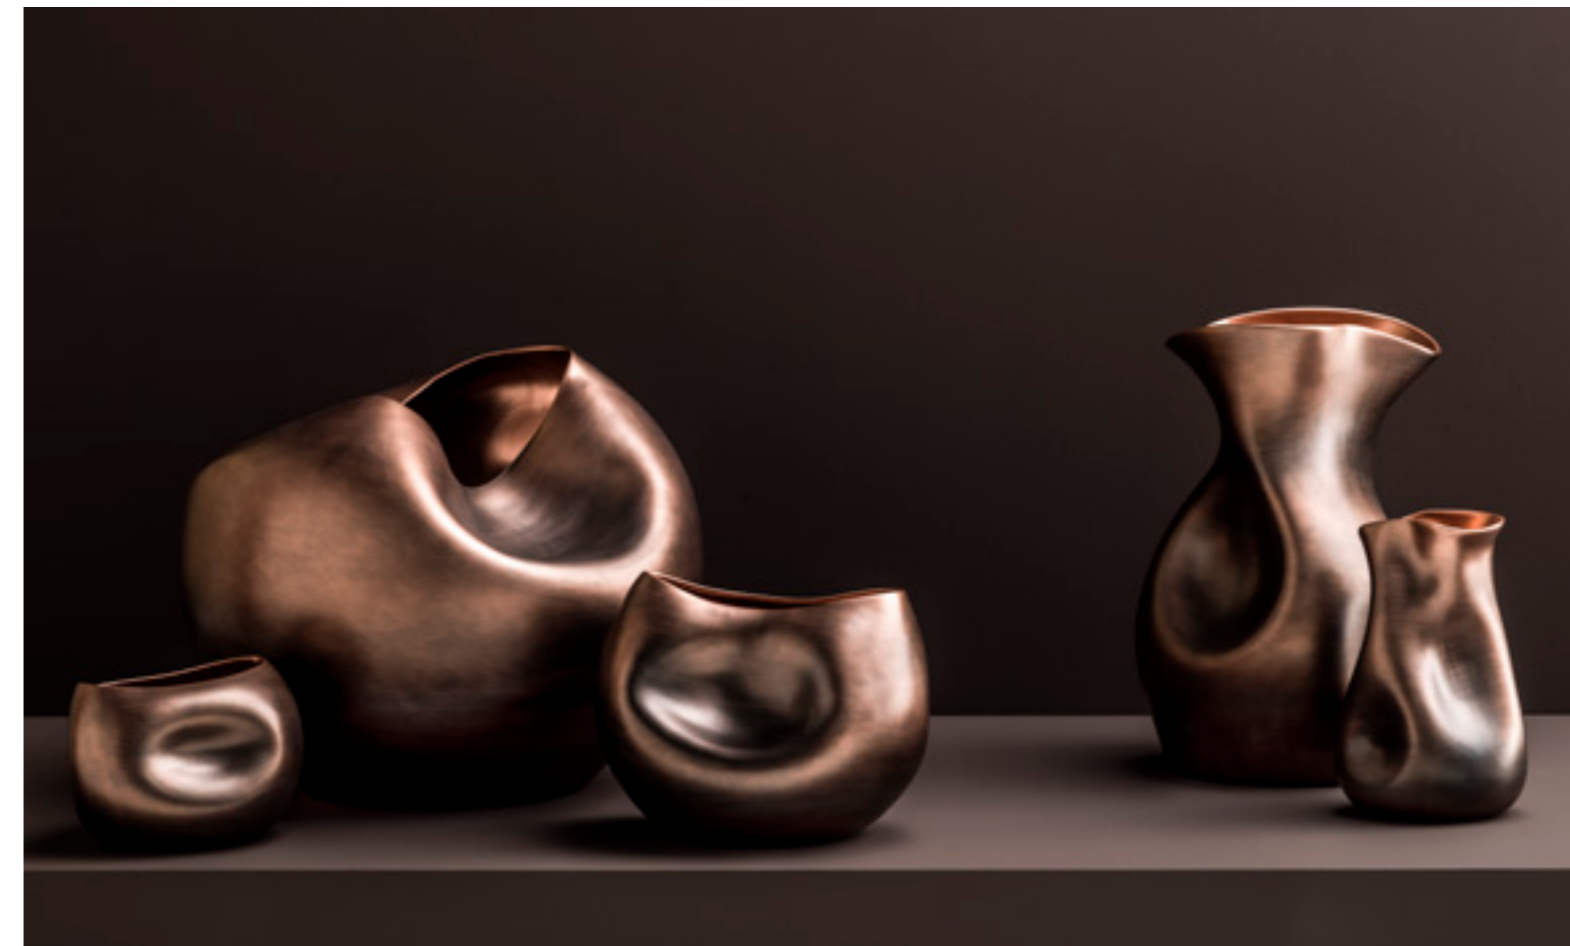

MALAMOCCO ROSY BLACK

Colori disponibili. Available colors.

Metallic finishing
Opaco / Matt

Codice /6X
Code

Laccato
Opaco / Matt

Codice X Liscia.
Code Smooth.

Le ceramiche in finitura opaca non sono adatte al contenimento dei liquidi.
Matt ceramic potteries are not suitable for containing liquids.