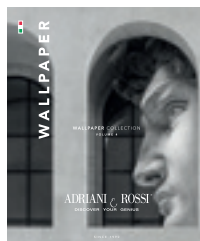

Wallpaper
Vol. 4