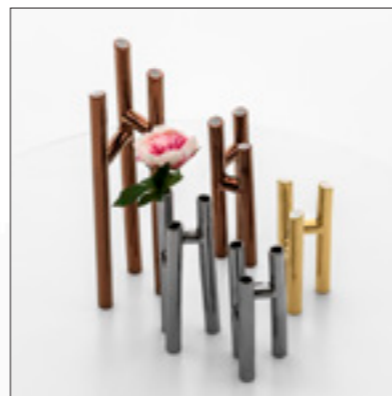

ALL AROUND GLASS

Siori collection.
Q530/2X104 Ø 12 H 28 cm
Q531/2X138 Ø 16 H 34 cm
Q532/2X184 Ø 12 H 54 cm
Vasi monifiore in ceramica.
Single flower pots in ceramic.

VEDI PAG. / SEE PAG. 172