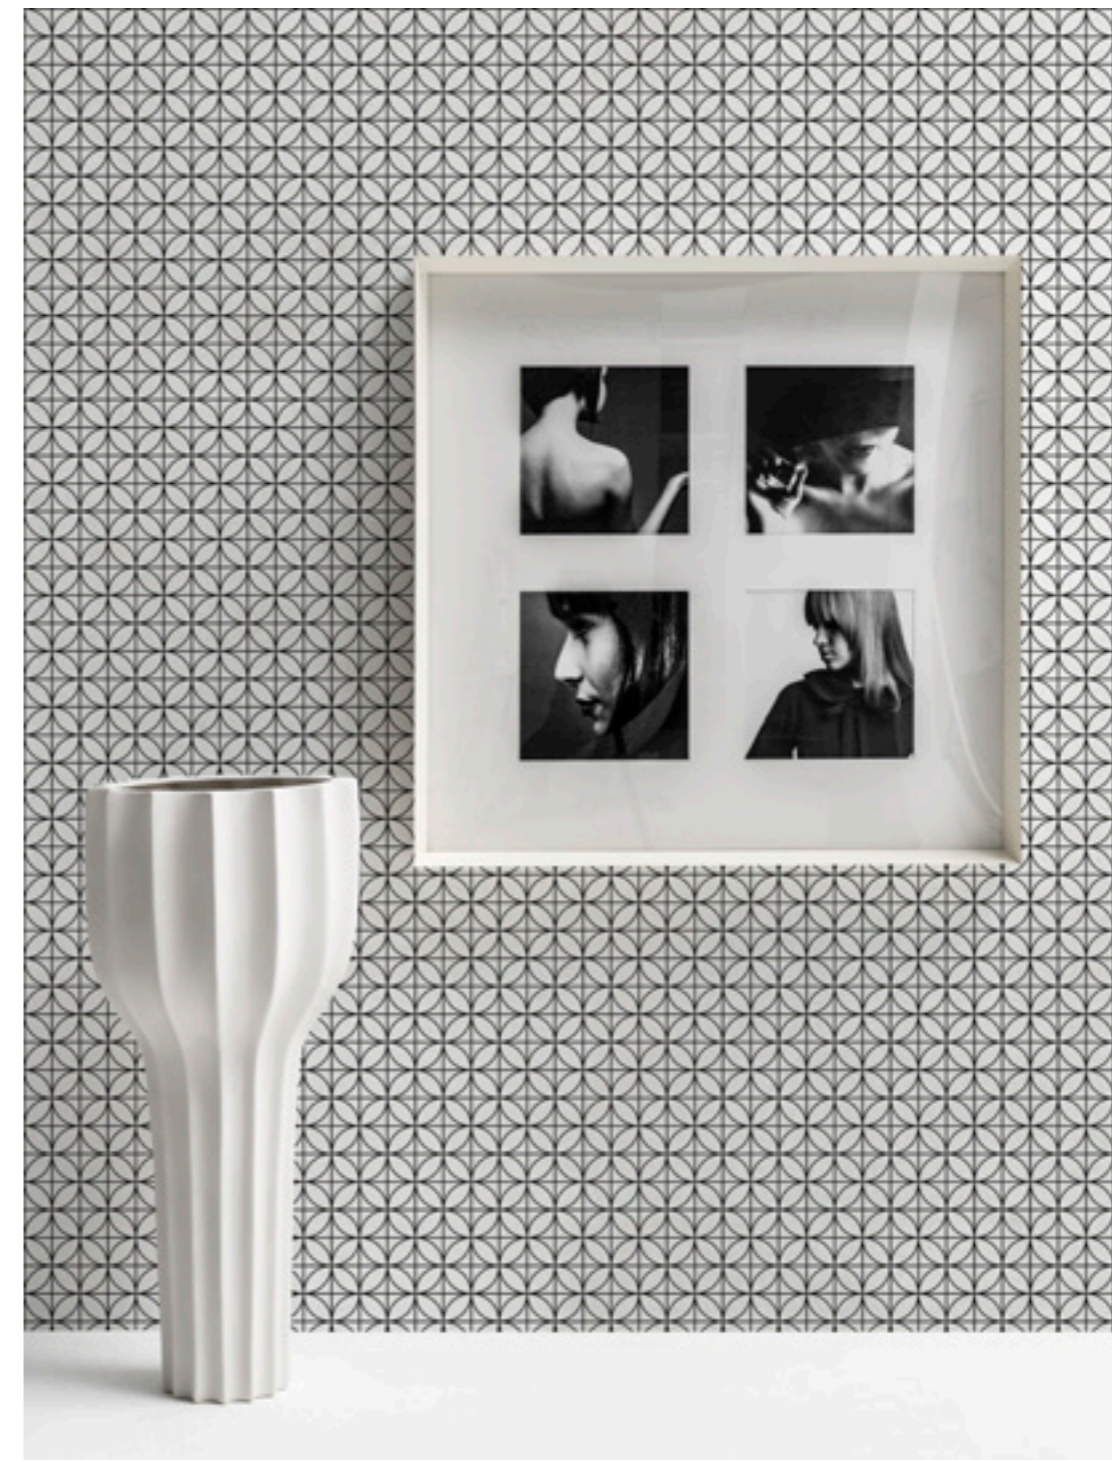

Bianco
White

Nero
Dark

PORTAFOTO VIP

VIP PORTRAIT

F49AX69 30x30 cm.

F49CX109 30x100 cm.

F49DX185 100x100 cm.

F49EX178 50x150 cm.

F49BX109 50x50 cm.

Colori disponibili per cornici.
Available colors for photo frame.

Vip.
Quadro portafoto in legno spessore 10 cm laccato, pannello in plexiglass. Immagini in bianco e nero.
Lacquered wooden photo frame thick 10 cm with plexiglass panel. Images in black and white.