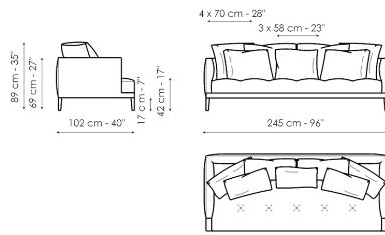

Data sheet

Sofa 213

Width: 213cm
Depth: 102cm
Height: 89cm

Sofa 245

Width: 245cm
Depth: 102cm
Height: 89cm

Sofa 270

Width: 270cm
Depth: 102cm
Height: 89cm

End section sofa 173

Width: 173cm
Depth: 102cm
Height: 89cm

End section sofa 203

Width: 203cm
Depth: 102cm
Height: 89cm

End section corner sofa 173

Width: 173cm
Depth: 102cm
Height: 89cm

End section corner sofa 203

Width: 203cm
Depth: 102cm
Height: 89cm

Chaise longue 173

Width: 173cm
Depth: 102cm
Height: 89cm

Chaise longue 203

Width: 203cm
Depth: 102cm
Height: 89cm

Pouf

Width: 102cm
 Depth: 102cm
 Height: 42cm

Pouf

Width: 125cm
 Depth: 70cm
 Height: 42cm

Combination 1

Width: 275cm
 Depth: 173cm
 Height: 89cm

Combination 2

Width: 305cm
 Depth: 203cm
 Height: 89cm

Combination 3

Width: 407cm
 Depth: 203cm
 Height: 89cm

Combination 4

Width: 245cm
 Depth: 102cm
 Height: 89cm