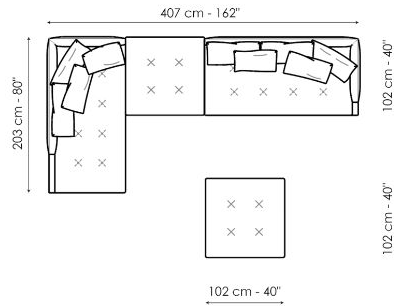

Data sheet

Sofa 213

Width: 213cm
Depth: 102cm
Height: 89cm

Sofa 245

Width: 245cm
Depth: 102cm
Height: 89cm

Sofa 270

Width: 270cm
Depth: 102cm
Height: 89cm

End section sofa 173

Width: 173cm
Depth: 102cm
Height: 89cm

End section sofa 203

Width: 203cm
Depth: 102cm
Height: 89cm

End section corner sofa 173

Width: 173cm
Depth: 102cm
Height: 89cm

End section corner sofa 203

Width: 203cm
Depth: 102cm
Height: 89cm

Chaise longue 173

Width: 173cm
Depth: 102cm
Height: 89cm

Chaise longue 203

Width: 203cm
Depth: 102cm
Height: 89cm

Pouf

Width: 102cm
 Depth: 102cm
 Height: 42cm

Pouf

Width: 125cm
 Depth: 70cm
 Height: 42cm

Combination 1

Width: 275cm
 Depth: 173cm
 Height: 89cm

Combination 2

Width: 305cm
 Depth: 203cm
 Height: 89cm

Combination 3

Width: 407cm
 Depth: 203cm
 Height: 89cm

Combination 4

Width: 245cm
 Depth: 102cm
 Height: 89cm