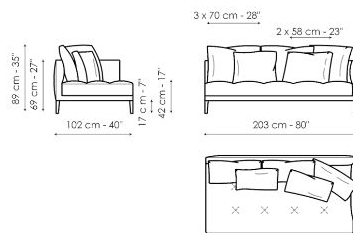

Data sheet

Sofa 213

Width: 213cm
Depth: 102cm
Height: 89cm

Sofa 245

Width: 245cm
Depth: 102cm
Height: 89cm

Sofa 270

Width: 270cm
Depth: 102cm
Height: 89cm

End section sofa 173

Width: 173cm
Depth: 102cm
Height: 89cm

End section sofa 203

Width: 203cm
Depth: 102cm
Height: 89cm

End section corner sofa 173

Width: 173cm
Depth: 102cm
Height: 89cm

End section corner sofa 203

Width: 203cm
Depth: 102cm
Height: 89cm

Chaise longue 173

Width: 173cm
Depth: 102cm
Height: 89cm

Chaise longue 203

Width: 203cm
Depth: 102cm
Height: 89cm

Pouf

Width: 102cm
 Depth: 102cm
 Height: 42cm

Pouf

Width: 125cm
 Depth: 70cm
 Height: 42cm

Combination 1

Width: 275cm
 Depth: 173cm
 Height: 89cm

Combination 2

Width: 305cm
 Depth: 203cm
 Height: 89cm

Combination 3

Width: 407cm
 Depth: 203cm
 Height: 89cm

Combination 4

Width: 245cm
 Depth: 102cm
 Height: 89cm