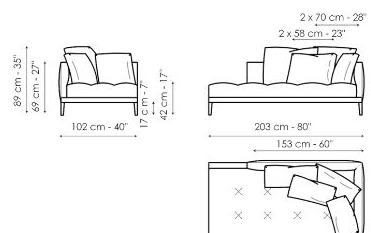

Data sheet

Sofa 213

Width: 213cm
Depth: 102cm
Height: 89cm

Sofa 245

Width: 245cm
Depth: 102cm
Height: 89cm

Sofa 270

Width: 270cm
Depth: 102cm
Height: 89cm

End section sofa 173

Width: 173cm
Depth: 102cm
Height: 89cm

End section sofa 203

Width: 203cm
Depth: 102cm
Height: 89cm

End section corner sofa 173

Width: 173cm
Depth: 102cm
Height: 89cm

End section corner sofa 203

Width: 203cm
Depth: 102cm
Height: 89cm

Chaise longue 173

Width: 173cm
Depth: 102cm
Height: 89cm

Chaise longue 203

Width: 203cm
Depth: 102cm
Height: 89cm

Pouf

Width: 102cm
 Depth: 102cm
 Height: 42cm

Pouf

Width: 125cm
 Depth: 70cm
 Height: 42cm

Combination 1

Width: 275cm
 Depth: 173cm
 Height: 89cm

Combination 2

Width: 305cm
 Depth: 203cm
 Height: 89cm

Combination 3

Width: 407cm
 Depth: 203cm
 Height: 89cm

Combination 4

Width: 245cm
 Depth: 102cm
 Height: 89cm