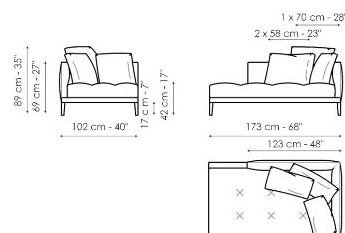

Data sheet

Sofa 213

Width: 213cm
Depth: 102cm
Height: 89cm

Sofa 245

Width: 245cm
Depth: 102cm
Height: 89cm

Sofa 270

Width: 270cm
Depth: 102cm
Height: 89cm

End section sofa 173

Width: 173cm
Depth: 102cm
Height: 89cm

End section sofa 203

Width: 203cm
Depth: 102cm
Height: 89cm

End section corner sofa 173

Width: 173cm
Depth: 102cm
Height: 89cm

End section corner sofa 203

Width: 203cm
Depth: 102cm
Height: 89cm

Chaise longue 173

Width: 173cm
Depth: 102cm
Height: 89cm

Chaise longue 203

Width: 203cm
Depth: 102cm
Height: 89cm

Pouf

Width: 102cm
 Depth: 102cm
 Height: 42cm

Pouf

Width: 125cm
 Depth: 70cm
 Height: 42cm

Combination 1

Width: 275cm
 Depth: 173cm
 Height: 89cm

Combination 2

Width: 305cm
 Depth: 203cm
 Height: 89cm

Combination 3

Width: 407cm
 Depth: 203cm
 Height: 89cm

Combination 4

Width: 245cm
 Depth: 102cm
 Height: 89cm