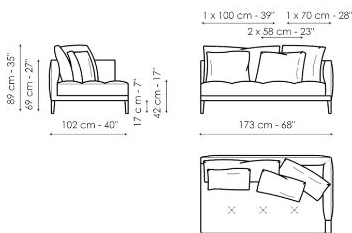

Data sheet

Sofa 213

Width: 213cm
Depth: 102cm
Height: 89cm

Sofa 245

Width: 245cm
Depth: 102cm
Height: 89cm

Sofa 270

Width: 270cm
Depth: 102cm
Height: 89cm

End section sofa 173

Width: 173cm
Depth: 102cm
Height: 89cm

End section sofa 203

Width: 203cm
Depth: 102cm
Height: 89cm

End section corner sofa 173

Width: 173cm
Depth: 102cm
Height: 89cm

End section corner sofa 203

Width: 203cm
Depth: 102cm
Height: 89cm

Chaise longue 173

Width: 173cm
Depth: 102cm
Height: 89cm

Chaise longue 203

Width: 203cm
Depth: 102cm
Height: 89cm

Pouf

Width: 102cm
 Depth: 102cm
 Height: 42cm

Pouf

Width: 125cm
 Depth: 70cm
 Height: 42cm

Combination 1

Width: 275cm
 Depth: 173cm
 Height: 89cm

Combination 2

Width: 305cm
 Depth: 203cm
 Height: 89cm

Combination 3

Width: 407cm
 Depth: 203cm
 Height: 89cm

Combination 4

Width: 245cm
 Depth: 102cm
 Height: 89cm