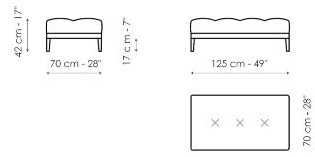

Data sheet

Sofa 213

Width: 213cm
Depth: 102cm
Height: 89cm

Sofa 245

Width: 245cm
Depth: 102cm
Height: 89cm

Sofa 270

Width: 270cm
Depth: 102cm
Height: 89cm

End section sofa 173

Width: 173cm
Depth: 102cm
Height: 89cm

End section sofa 203

Width: 203cm
Depth: 102cm
Height: 89cm

End section corner sofa 173

Width: 173cm
Depth: 102cm
Height: 89cm

End section corner sofa 203

Width: 203cm
Depth: 102cm
Height: 89cm

Chaise longue 173

Width: 173cm
Depth: 102cm
Height: 89cm

Chaise longue 203

Width: 203cm
Depth: 102cm
Height: 89cm

Pouf

Width: 102cm
 Depth: 102cm
 Height: 42cm

Pouf

Width: 125cm
 Depth: 70cm
 Height: 42cm

Combination 1

Width: 275cm
 Depth: 173cm
 Height: 89cm

Combination 2

Width: 305cm
 Depth: 203cm
 Height: 89cm

Combination 3

Width: 407cm
 Depth: 203cm
 Height: 89cm

Combination 4

Width: 245cm
 Depth: 102cm
 Height: 89cm