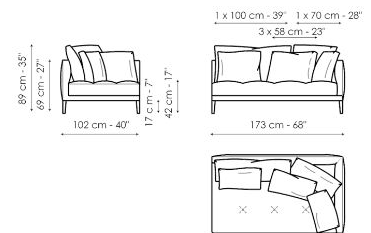

Data sheet

Sofa 213

Width: 213cm
Depth: 102cm
Height: 89cm

Sofa 245

Width: 245cm
Depth: 102cm
Height: 89cm

Sofa 270

Width: 270cm
Depth: 102cm
Height: 89cm

End section sofa 173

Width: 173cm
Depth: 102cm
Height: 89cm

End section sofa 203

Width: 203cm
Depth: 102cm
Height: 89cm

End section corner sofa 173

Width: 173cm
Depth: 102cm
Height: 89cm

End section corner sofa 203

Width: 203cm
Depth: 102cm
Height: 89cm

Chaise longue 173

Width: 173cm
Depth: 102cm
Height: 89cm

Chaise longue 203

Width: 203cm
Depth: 102cm
Height: 89cm

Pouf

Width: 102cm
 Depth: 102cm
 Height: 42cm

Pouf

Width: 125cm
 Depth: 70cm
 Height: 42cm

Combination 1

Width: 275cm
 Depth: 173cm
 Height: 89cm

Combination 2

Width: 305cm
 Depth: 203cm
 Height: 89cm

Combination 3

Width: 407cm
 Depth: 203cm
 Height: 89cm

Combination 4

Width: 245cm
 Depth: 102cm
 Height: 89cm