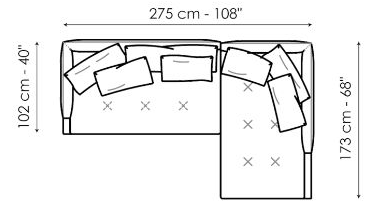

Data sheet

Sofa 213

Width: 213cm
Depth: 102cm
Height: 89cm

Sofa 245

Width: 245cm
Depth: 102cm
Height: 89cm

Sofa 270

Width: 270cm
Depth: 102cm
Height: 89cm

End section sofa 173

Width: 173cm
Depth: 102cm
Height: 89cm

End section sofa 203

Width: 203cm
Depth: 102cm
Height: 89cm

End section corner sofa 173

Width: 173cm
Depth: 102cm
Height: 89cm

End section corner sofa 203

Width: 203cm
Depth: 102cm
Height: 89cm

Chaise longue 173

Width: 173cm
Depth: 102cm
Height: 89cm

Chaise longue 203

Width: 203cm
Depth: 102cm
Height: 89cm

Pouf

Width: 102cm
 Depth: 102cm
 Height: 42cm

Pouf

Width: 125cm
 Depth: 70cm
 Height: 42cm

Combination 1

Width: 275cm
 Depth: 173cm
 Height: 89cm

Combination 2

Width: 305cm
 Depth: 203cm
 Height: 89cm

Combination 3

Width: 407cm
 Depth: 203cm
 Height: 89cm

Combination 4

Width: 245cm
 Depth: 102cm
 Height: 89cm