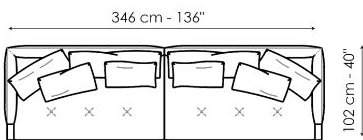

Data sheet

Sofa 213

Width: 213cm
Depth: 102cm
Height: 89cm

Sofa 245

Width: 245cm
Depth: 102cm
Height: 89cm

Sofa 270

Width: 270cm
Depth: 102cm
Height: 89cm

End section sofa 173

Width: 173cm
Depth: 102cm
Height: 89cm

End section sofa 203

Width: 203cm
Depth: 102cm
Height: 89cm

End section corner sofa 173

Width: 173cm
Depth: 102cm
Height: 89cm

End section corner sofa 203

Width: 203cm
Depth: 102cm
Height: 89cm

Chaise longue 173

Width: 173cm
Depth: 102cm
Height: 89cm

Chaise longue 203

Width: 203cm
Depth: 102cm
Height: 89cm

Pouf

Width: 102cm
 Depth: 102cm
 Height: 42cm

Pouf

Width: 125cm
 Depth: 70cm
 Height: 42cm

Combination 1

Width: 275cm
 Depth: 173cm
 Height: 89cm

Combination 2

Width: 305cm
 Depth: 203cm
 Height: 89cm

Combination 3

Width: 407cm
 Depth: 203cm
 Height: 89cm

Combination 4

Width: 245cm
 Depth: 102cm
 Height: 89cm