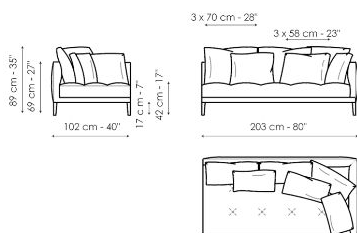

Data sheet

Sofa 213

Width: 213cm
Depth: 102cm
Height: 89cm

Sofa 245

Width: 245cm
Depth: 102cm
Height: 89cm

Sofa 270

Width: 270cm
Depth: 102cm
Height: 89cm

End section sofa 173

Width: 173cm
Depth: 102cm
Height: 89cm

End section sofa 203

Width: 203cm
Depth: 102cm
Height: 89cm

End section corner sofa 173

Width: 173cm
Depth: 102cm
Height: 89cm

End section corner sofa 203

Width: 203cm
Depth: 102cm
Height: 89cm

Chaise longue 173

Width: 173cm
Depth: 102cm
Height: 89cm

Chaise longue 203

Width: 203cm
Depth: 102cm
Height: 89cm

Pouf

Width: 102cm
 Depth: 102cm
 Height: 42cm

Pouf

Width: 125cm
 Depth: 70cm
 Height: 42cm

Combination 1

Width: 275cm
 Depth: 173cm
 Height: 89cm

Combination 2

Width: 305cm
 Depth: 203cm
 Height: 89cm

Combination 3

Width: 407cm
 Depth: 203cm
 Height: 89cm

Combination 4

Width: 245cm
 Depth: 102cm
 Height: 89cm