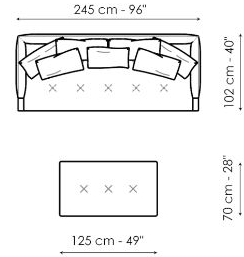

Data sheet

Sofa 213

Width: 213cm
Depth: 102cm
Height: 89cm

Sofa 245

Width: 245cm
Depth: 102cm
Height: 89cm

Sofa 270

Width: 270cm
Depth: 102cm
Height: 89cm

End section sofa 173

Width: 173cm
Depth: 102cm
Height: 89cm

End section sofa 203

Width: 203cm
Depth: 102cm
Height: 89cm

End section corner sofa 173

Width: 173cm
Depth: 102cm
Height: 89cm

End section corner sofa 203

Width: 203cm
Depth: 102cm
Height: 89cm

Chaise longue 173

Width: 173cm
Depth: 102cm
Height: 89cm

Chaise longue 203

Width: 203cm
Depth: 102cm
Height: 89cm

Pouf

Width: 102cm
 Depth: 102cm
 Height: 42cm

Pouf

Width: 125cm
 Depth: 70cm
 Height: 42cm

Combination 1

Width: 275cm
 Depth: 173cm
 Height: 89cm

Combination 2

Width: 305cm
 Depth: 203cm
 Height: 89cm

Combination 3

Width: 407cm
 Depth: 203cm
 Height: 89cm

Combination 4

Width: 245cm
 Depth: 102cm
 Height: 89cm