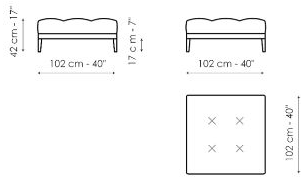

Data sheet

Sofa 213

Width: 213cm
Depth: 102cm
Height: 89cm

Sofa 245

Width: 245cm
Depth: 102cm
Height: 89cm

Sofa 270

Width: 270cm
Depth: 102cm
Height: 89cm

End section sofa 173

Width: 173cm
Depth: 102cm
Height: 89cm

End section sofa 203

Width: 203cm
Depth: 102cm
Height: 89cm

End section corner sofa 173

Width: 173cm
Depth: 102cm
Height: 89cm

End section corner sofa 203

Width: 203cm
Depth: 102cm
Height: 89cm

Chaise longue 173

Width: 173cm
Depth: 102cm
Height: 89cm

Chaise longue 203

Width: 203cm
Depth: 102cm
Height: 89cm

Pouf

Width: 102cm
 Depth: 102cm
 Height: 42cm

Pouf

Width: 125cm
 Depth: 70cm
 Height: 42cm

Combination 1

Width: 275cm
 Depth: 173cm
 Height: 89cm

Combination 2

Width: 305cm
 Depth: 203cm
 Height: 89cm

Combination 3

Width: 407cm
 Depth: 203cm
 Height: 89cm

Combination 4

Width: 245cm
 Depth: 102cm
 Height: 89cm