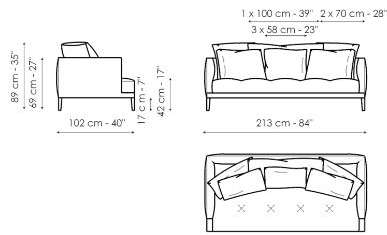

Data sheet

Sofa 213

Width: 213cm
Depth: 102cm
Height: 89cm

Sofa 245

Width: 245cm
Depth: 102cm
Height: 89cm

Sofa 270

Width: 270cm
Depth: 102cm
Height: 89cm

End section sofa 173

Width: 173cm
Depth: 102cm
Height: 89cm

End section sofa 203

Width: 203cm
Depth: 102cm
Height: 89cm

End section corner sofa 173

Width: 173cm
Depth: 102cm
Height: 89cm

End section corner sofa 203

Width: 203cm
Depth: 102cm
Height: 89cm

Chaise longue 173

Width: 173cm
Depth: 102cm
Height: 89cm

Chaise longue 203

Width: 203cm
Depth: 102cm
Height: 89cm

Pouf

Width: 102cm
 Depth: 102cm
 Height: 42cm

Pouf

Width: 125cm
 Depth: 70cm
 Height: 42cm

Combination 1

Width: 275cm
 Depth: 173cm
 Height: 89cm

Combination 2

Width: 305cm
 Depth: 203cm
 Height: 89cm

Combination 3

Width: 407cm
 Depth: 203cm
 Height: 89cm

Combination 4

Width: 245cm
 Depth: 102cm
 Height: 89cm