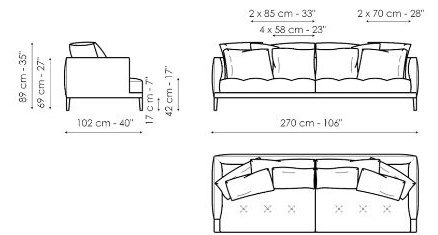

Data sheet

Sofa 213

Width: 213cm
Depth: 102cm
Height: 89cm

Sofa 245

Width: 245cm
Depth: 102cm
Height: 89cm

Sofa 270

Width: 270cm
Depth: 102cm
Height: 89cm

End section sofa 173

Width: 173cm
Depth: 102cm
Height: 89cm

End section sofa 203

Width: 203cm
Depth: 102cm
Height: 89cm

End section corner sofa 173

Width: 173cm
Depth: 102cm
Height: 89cm

End section corner sofa 203

Width: 203cm
Depth: 102cm
Height: 89cm

Chaise longue 173

Width: 173cm
Depth: 102cm
Height: 89cm

Chaise longue 203

Width: 203cm
Depth: 102cm
Height: 89cm

Pouf

Width: 102cm
 Depth: 102cm
 Height: 42cm

Pouf

Width: 125cm
 Depth: 70cm
 Height: 42cm

Combination 1

Width: 275cm
 Depth: 173cm
 Height: 89cm

Combination 2

Width: 305cm
 Depth: 203cm
 Height: 89cm

Combination 3

Width: 407cm
 Depth: 203cm
 Height: 89cm

Combination 4

Width: 245cm
 Depth: 102cm
 Height: 89cm