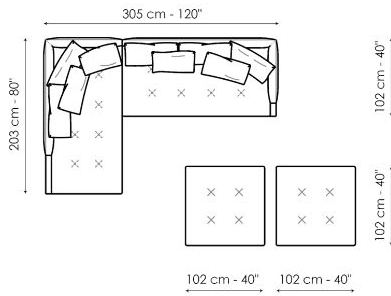

Data sheet

Sofa 213

Width: 213cm
Depth: 102cm
Height: 89cm

Sofa 245

Width: 245cm
Depth: 102cm
Height: 89cm

Sofa 270

Width: 270cm
Depth: 102cm
Height: 89cm

End section sofa 173

Width: 173cm
Depth: 102cm
Height: 89cm

End section sofa 203

Width: 203cm
Depth: 102cm
Height: 89cm

End section corner sofa 173

Width: 173cm
Depth: 102cm
Height: 89cm

End section corner sofa 203

Width: 203cm
Depth: 102cm
Height: 89cm

Chaise longue 173

Width: 173cm
Depth: 102cm
Height: 89cm

Chaise longue 203

Width: 203cm
Depth: 102cm
Height: 89cm

Pouf

Width: 102cm
 Depth: 102cm
 Height: 42cm

Pouf

Width: 125cm
 Depth: 70cm
 Height: 42cm

Combination 1

Width: 275cm
 Depth: 173cm
 Height: 89cm

Combination 2

Width: 305cm
 Depth: 203cm
 Height: 89cm

Combination 3

Width: 407cm
 Depth: 203cm
 Height: 89cm

Combination 4

Width: 245cm
 Depth: 102cm
 Height: 89cm