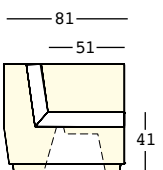

PE - Polietilene/Polyethylene
colore base/basic colour

8281
ecopelle/sky

L9

tessuto tecnico/
technical fabric

M0 M1

KIT LUCE/LIGHT KIT

GROSS WEIGHT:

kg 27,7

DETAILS:

Piedini regolabili/
Adjustable feet

Completo di cuscino/
With cushion

Completo di kit di
fissaggio/
With fixing kit

Necessita di 1 Kit Luce/
Needs 1 Light Kit

ACCESSORIES:

A4474
Kit fissaggio a
terra/Ground fixing kit

A4183 kit luce LED per interni/indoor LED light kit

A4689 kit luce LED naturale per interni
indoor natural LED light kit

A4182 kit luce LED per esterni/outdoor LED light kit

A4688 kit luce LED naturale per esterni
outdoor natural LED light kit

A4721 kit luce LED RGB per interni con telecomando
indoor RGB LED light kit w/remote control

A4723 kit luce LED RGB per interni
Indoor RGB LED light kit

A4722 kit luce LED RGB per esterni con telecomando
outdoor RGB LED light kit w/remote control

A4724 kit luce LED RGB per esterni
Outdoor RGB LED light kit

A4307 kit luce LED RGB per interni/esterni con telec.
Indoor/outdoor RGB LED light kit w/remote control

A4447 kit luce LED RGB per interni/esterni senza
trasformatore con telec./Indoor/outdoor RGB LED
light kit without transformer w/remote control