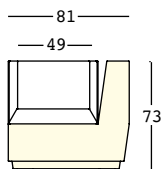

PE - Polietilene/Polyethylene
colore base/basic colour

8281
ecopelle/sky

L9

tessuto tecnico/
technical fabric

M0 M1

KIT LUCE/LIGHT KIT

GROSS WEIGHT:

kg 27,7

DETAILS:

Piedini regolabili/
Adjustable feet

Completo di cuscino/
With cushion

Completo di kit di
fissaggio/
With fixing kit

Necessita di 1 Kit Luce/
Needs 1 Light Kit

ACCESSORIES:

A4474
Kit fissaggio a
terra/Ground fixing kit

A4183 kit luce LED per interni/indoor LED light kit

A4689 kit luce LED naturale per interni
indoor natural LED light kit

A4182 kit luce LED per esterni/outdoor LED light kit

A4688 kit luce LED naturale per esterni
outdoor natural LED light kit

A4721 kit luce LED RGB per interni con telecomando
indoor RGB LED light kit w/remote control

A4723 kit luce LED RGB per interni
Indoor RGB LED light kit

A4722 kit luce LED RGB per esterni con telecomando
outdoor RGB LED light kit w/remote control

A4724 kit luce LED RGB per esterni
Outdoor RGB LED light kit

A4307 kit luce LED RGB per interni/esterni con telec.
Indoor/outdoor RGB LED light kit w/remote control

A4447 kit luce LED RGB per interni/esterni senza
trasformatore con telec./Indoor/outdoor RGB LED
light kit without transformer w/remote control