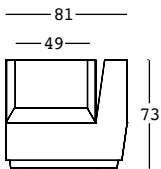

big cut corner

design Matali Crasset

STRUTTURA/STRUCTURE

PE - Polietilene/*Polyethylene*
colore base/basic colour

6281
ecopelle/*sky*

tessuto tecnico/
technical fabric

GROSS WEIGHT:

kg 27,6