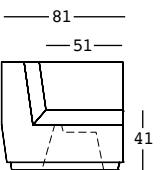

big cut corner

design Matali Crasset

STRUTTURA/STRUCTURE

PE - Polietilene/*Polyethylene*
colore base/basic colour

6281
ecopelle/*sky*

tessuto tecnico/
technical fabric

GROSS WEIGHT:

kg 27,6