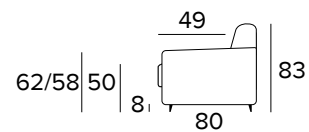

POLTRONA FISSA / FIXE FAUTEUIL / FIXED ARMCHAIR