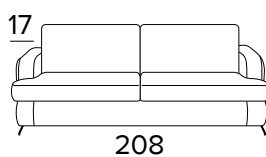

DIVANO MAXI FISSO O LETTO / CANAPÈ MAXI FIXE OU CONVERTIBLE / MAXI SEATER SOFA FIXED OR BED

MATERASSO / MATTRESS
CM 160x192 / H 15