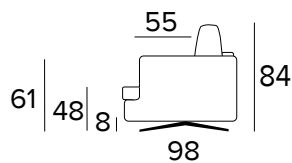

DIVANO MAXI FISSO O LETTO / CANAPÈ MAXI FIXE OU CONVERTIBLE / MAXI SEATER SOFA FIXED OR BED

MATERASSO / MATTRESS
CM 160x192 / H 15