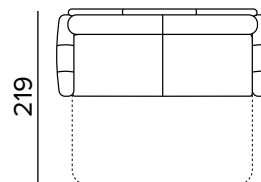

DIVANO 3 POSTI FISSO O LETTO / CANAPÈ 3 PLACES FIXE OU CONVERTIBLE / 3 SEATER SOFA FIXED OR BED

MATERASSO / MATELAS / MATTRESS
CM 140x197 / H 17