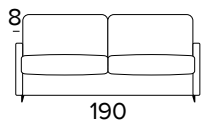

DIVANO MAXI FISSO O LETTO / CANAPÈ MAXI FIXE OU CONVERTIBLE / MAXI SEATER SOFA FIXED OR BED