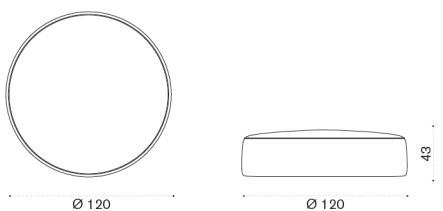

Rain cover

Ethi-Care

Pouf 120x120

→ 34 | 1 box 125X125X46H 38 Kg

Item

- ISPUQPP2201-7701
- ISPUQPP2202-3303
- ISPUQPP56RIC1

Description

Dharma 200-700 white
Dharma 200/300 sage green
Maiorca + ricamo white

- COVER738

Rain cover 120x120 h38

Pouf Ø120

→ 29 | 1 box 125X125X46H 33 Kg

- ISPUTPP2201-7701
- ISPUTPP4402-1102

Dharma 200-700 white
Dharma 400-100 sage green

- COVER737

Rain cover Ø120x h38