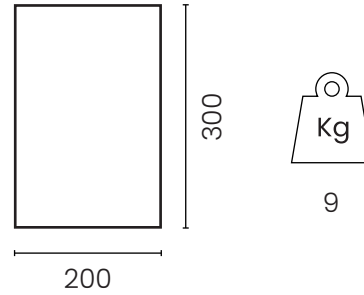

Glitch Yellow Rectangular

DESIGN RICHARD HUTTEN

Rectangular carpet with graphics, made of polyamide with non-slip backing. Available in one medium size.

Materials

Surface material: Polyamide (nylon)

Secondary backing: Non-slip polyester

42003GC-YE

Product use: Indoor locations

Packaging

No. of parcels: 1
Weight (kg): 10.8
Volume (m³): 0.18
Dimensions (LxWxH): 200 x 30 x 30 cm

Made in Belgium