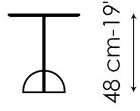

Data sheet

42-44 cm-16-17"

40 cm-16"

42-44 cm-16-17"

42-44 cm-16-17"

48 cm-19"

42-44 cm-16-17"

Combination low

Width: 42-44cm

Depth: 42cm

Height: 40cm

Combination high

Width: 42-44cm

Depth: 42cm

Height: 48cm

Finishes