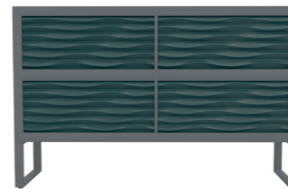

Ebon Art. 774

Design Archirivolto

Comò a 4 cassetti con frontali sagomati e piedi in metallo
Chest of drawers with 4 drawers and shaped fronts, metal feet.
cm 150 x 50 x 86 h