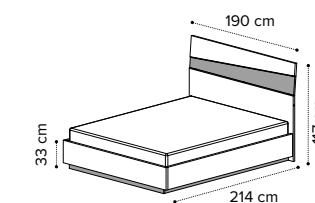

Letto ALBA c/led 180X200
ALBA bed 180X200 with led
Кровать ALBA 180 x200 led

KS-195 cm