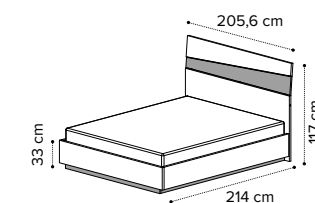

Letto ALBA c/led KS-195X200
ALBA bed KS 195X200 w/led
Кровать ALBA KS-195 x200 led

CARRARA
MARBLE

167LET.03MC

0,39 m³ kg BOX 3

167LET.01MC

0,4 m³ kg BOX 3

167LET.02MC

0,43 m³ kg BOX 3

167LET.04MC

0,46 m³ kg BOX 3

QS-154 cm