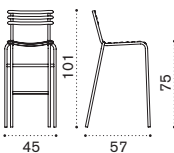

→ 7 | 1 box 52X71X133H 32 Kg → 4 pcs

Outdoor Decor