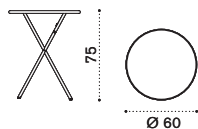

→ 7 → 2 | 1 box 10X112X73H 10,5 Kg

FLTPM1B31	Folding, lily white
FLTPM1B40	Folding, mud grey
FLTPM1B51	Folding, coffee brown
FLTPM1B48	Folding, sepia black
FLTPM1B54	Folding, iris blue
FLTPM1B41	Folding, plumbago blue
FLTPM1B32	Folding, sage green
FLTPM1B38	Folding, olive green
FLTPM1B34	Folding, perwinkle lilac
FLTPM1B45	Folding, orange
FLTPM1B47	Folding, poppy red
FLTPM1B64	Folding, basil
FLTPM1B65	Folding, paprika
FLTPM1B66	Folding, cinnamon
FLTPM1B67	Folding, pink pepper