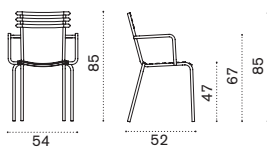

→ 6,5 | 1 box 61X74X104H 31,5 Kg → 4 pcs

FLPDB31	Stacking, lily white
FLPDB40	Stacking, mud grey
FLPDB51	Stacking, coffee brown
FLPDB48	Stacking, sepia black
FLPDB54	Stacking, iris blue
FLPDB55	Stacking, peacock
FLPDB41	Stacking, plumbago blue
FLPDB39	Stacking, bamboo green
FLPDB32	Stacking, sage green
FLPDB38	Stacking, olive green
FLPDB34	Stacking, perwinkle lilac
FLPDB45	Stacking, orange
FLPDB47	Stacking, poppy red
FLPDB64	Stacking, basil
FLPDB65	Stacking, paprika
FLPDB66	Stacking, cinnamon
FLPDB67	Stacking, pink pepper
.....	
CUSEPRFLA1	Cushion, ivory
COVER155	Rain cover 76 x 62 h105 (6 armchairs)

Ethimo