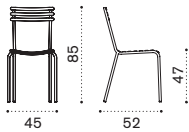

Flower

Design: Ethimo

Collection composed of:
folding chair / stacking chair
/ stacking armchair
/ round, square and
rectangular dining table
/ high table / barstool.

Dining chair

→ 5,5 | 1 box 55X73X104H 26 Kg → 4 pcs

Item	Description
FLSEB31	Stacking, lily white
FLSEB40	Stacking, mud grey
FLSEB51	Stacking, coffee brown
FLSEB48	Stacking, sepia black
FLSEB54	Stacking, iris blue
FLSEB55	Stacking, peacock
FLSEB41	Stacking, plumbago blue
FLSEB39	Stacking, bamboo green
FLSEB32	Stacking, sage green
FLSEB38	Stacking, olive green
FLSEB34	Stacking, perwinkle lilac
FLSEB45	Stacking, orange
FLSEB47	Stacking, poppy red
FLSEB64	Stacking, basil
FLSEB65	Stacking, paprika
FLSEB66	Stacking, cinnamon
FLSEB67	Stacking, pink pepper
.....	
CUSEPRFLA1	Cushion, ivory
COVER116	Rain cover 52 x 76 h100 (6 chairs)

Dining armchair