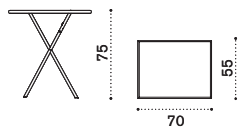

Flower

Rectangular folding table 55x70

→ 9 → 2 | 1 box 10X112X73H 12,5 Kg

Item	Description
FLTPRM1B31	Folding, lily white
FLTPRM1B40	Folding, mud grey
FLTPRM1B51	Folding, coffee brown
FLTPRM1B48	Folding, sepia black
FLTPRM1B54	Folding, iris blue
FLTPRM1B41	Folding, plumbago blue
FLTPRM1B32	Folding, sage green
FLTPRM1B38	Folding, olive green
FLTPRM1B34	Folding, perwinkle lilac
FLTPRM1B45	Folding, orange
FLTPRM1B47	Folding, poppy red
FLTPRM1B64	Folding, basil
FLTPRM1B65	Folding, paprika
FLTPRM1B66	Folding, cinnamon
FLTPRM1B67	Folding, pink pepper

Round folding table Ø 60