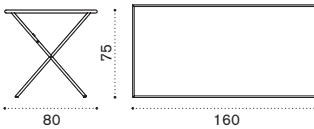

Rectangular folding table 80x160

Item	Description
FLTPRM2B31	Folding, lily white
FLTPRM2B40	Folding, mud grey
FLTPRM2B51	Folding, coffee brown
FLTPRM2B48	Folding, sepia black
FLTPRM2B54	Folding, iris blue
FLTPRM2B41	Folding, plumbago blue
FLTPRM2B32	Folding, sage green
FLTPRM2B38	Folding, olive green
FLTPRM2B64	Folding, basil
FLTPRM2B65	Folding, paprika
FLTPRM2B66	Folding, cinnamon
FLTPRM2B67	Folding, pink pepper

→ 26 → 6 | 1 box 13X173X113H 32,5 Kg

Square dining table 70x70

FLTPQM1H1B31	Fixed, lily white
FLTPQM1H1B40	Fixed, mud grey
FLTPQM1H1B51	Fixed, coffee brown