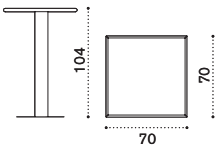

→ 23 → 2-4 | 2 boxes 1X 42X42X108H 18 Kg + 1X 11X79X77H 9 Kg

Barstool

FLSGB31	Barstool, lily white
FLSGB40	Barstool, mud grey
FLSGB51	Barstool, coffee brown
FLSGB47	Barstool, poppy red
.....	
CUSEPRFLA1	Cushion, ivory