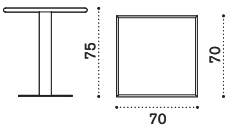

→ 18 → 2-4 | 2 boxes 1X 42X42X78H 13 Kg + 1X 11X79X77H 9 Kg

High square dining table 70x70

FLTPQM1H2B31	Fixed, lily white
FLTPQM1H2B40	Fixed, mud grey
FLTPQM1H2B51	Fixed, coffee brown