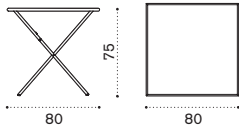

Flower

Design: Ethimo

Collection composed of:
folding chair / stacking chair
/ stacking armchair
/ round, square and
rectangular dining table
/ high table / barstool.

Square folding table 80x80

→ 16 → 4 | 1 box 13X114X93H 13 Kg

Item	Description
FLTPQM2B31	Folding, lily white
FLTPQM2B40	Folding, mud grey
FLTPQM2B51	Folding, coffee brown
FLTPQM2B48	Folding, sepia black
FLTPQM2B54	Folding, iris blue
FLTPQM2B41	Folding, plumbago blue
FLTPQM2B32	Folding, sage green
FLTPQM2B38	Folding, olive green
FLTPQM2B34	Folding, periwinkle lilac
FLTPQM2B45	Folding, orange
FLTPQM2B47	Folding, poppy red
FLTPQM2B64	Folding, basil
FLTPQM2B65	Folding, paprika
FLTPQM2B66	Folding, cinnamon
FLTPQM2B67	Folding, pink pepper

Round folding table ø 105