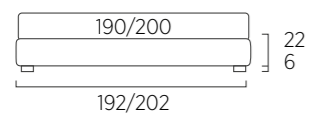

Sommier struttura Filo con piano

DI SERIE:
- piede in legno Cubic h cm 6, colore wengè
SU RICHIESTA:
- piede in legno Cubic h cm 6, colori bianco, naturale, grigio
- piede in legno Circle h cm 6, colori bianco, naturale, wengè
- ruote Carry
- ruote Roll

STANDARD:
- h 6 cm Cubic wooden feet wengè
TO ORDER:
- h 6 cm Cubic wooden feet white, natural or grey
- h 6 cm Circle wooden feet white, natural or wengè
- Carry wheels
- Roll wheels