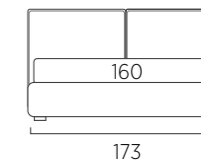

Plain Autoportante laterale dx/sx

DI SERIE:
- piede in metallo Top h cm 23, finitura satinato
SU RICHIESTA:
- piede in metallo Top h cm 23, otto colori
- piede in metallo Basic, Mark e Wily h cm 23, finitura cromo, otto colori
- ruote Disk

STANDARD:
- h 23 cm Top steel feet frosted finish
TO ORDER:
- h 23 cm Top steel feet, eight colours
- h 23 cm Basic, Mark and Wily steel feet, chrome finish, eight colours
- Disk wheels

Plain Sottosopra laterale dx/sx

DI SERIE:
- piede strutturale in metallo

STANDARD:
- metal structural feet

Plain Sottosopra con sistema Fast laterale dx/sx

DI SERIE:
- piede strutturale in metallo

STANDARD:
- metal structural feet

Plain Dormeuse Sottosopra con sistema Fast laterale dx/sx

DI SERIE:
- piede strutturale in metallo

STANDARD:
- metal structural feet

Possibili lavorazioni a trapunta per rivestimento reversibile testiera letto Twist

Per cambiare la configurazione del letto, sfilare e ruotare di 180° il rivestimento della testiera

To change bed configuration bed, slide out and rotate 180° headboard upholstery

Twist

93

103

133

153

173

193

DI SERIE:
- piede in legno Cubic h cm 6, colore wengè
SU RICHIESTA:
- piede in legno Cubic h cm 6, colori bianco, naturale, grigio
- piede in legno Circle h cm 6, colori bianco, naturale, wengè
- ruote Carry
- ruote Roll

STANDARD:
- h 6 cm Cubic wooden feet wengè
TO ORDER:
- h 6 cm Cubic wooden feet white, natural or grey
- h 6 cm Circle wooden feet white, natural or wengè
- Carry wheels
- Roll wheels

Twist Compatto

93

103

133

153

173

193

DI SERIE:
- piede in legno Log h cm 14, colore wengè
SU RICHIESTA:
- piede in legno Log h cm 14, colori bianco, naturale
- piede in legno Conic h cm 14, colori bianco, naturale, wengè
- piede in metallo Basic, Glam, Peak, Trim, Mark e Wily h cm 14, finitura cromo, otto colori