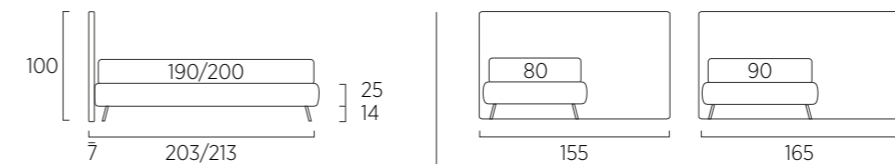

STANDARD:
- h 6 cm Cubic wooden feet wengè
TO ORDER:
- h 6 cm Cubic wooden feet white, natural or grey
- h 6 cm Circle wooden feet white, natural or wengè
- Carry wheels
- Roll wheels

Plain Compatto laterale dx/sx