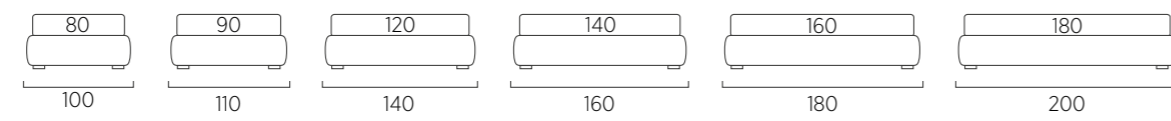

STANDARD:

- h 6 cm Cubic wooden feet wengè
- TO ORDER:
- h 6 cm Cubic wooden feet white, natural or grey
- h 6 cm Circle wooden feet white, natural or wengè
- Carry wheels
- Roll wheels

Sommier Large

DI SERIE: