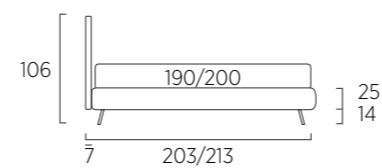

STANDARD:

- h 6 cm Cubic wooden feet wengè
- TO ORDER:**
- h 6 cm Cubic wooden feet white, natural or grey
- h 6 cm Circle wooden feet white, natural or wengè
- Carry wheels
- Roll wheels

Plain Compatto