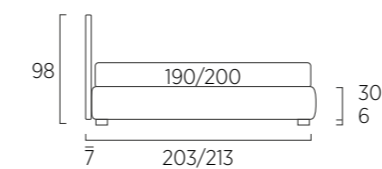

INFORMAZIONI TECNICHE

TECHNICAL DETAILS

Plain

DI SERIE:

- piede in legno Cubic h cm 6, colore wengè
- **SU RICHIESTA:**
- piede in legno Cubic h cm 6, colori bianco, naturale, grigio
- piede in legno Circle h cm 6, colori bianco, naturale, wengè
- ruote Carry
- ruote Roll

STANDARD:

- h 6 cm Cubic wooden feet wengè
- **TO ORDER:**
- h 6 cm Cubic wooden feet white, natural or grey
- h 6 cm Circle wooden feet white, natural or wengè
- Carry wheels
- Roll wheels