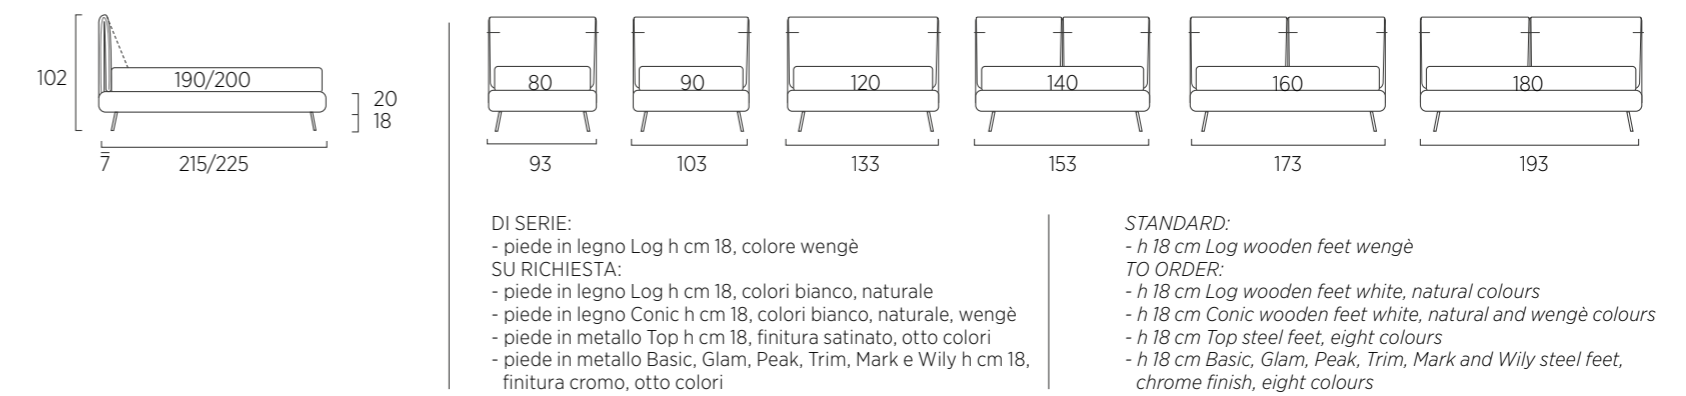

Possibili lavorazioni a trapunta per rivestimento reversibile testiera letto Clip

Clip

Clip Compatto

Clip Lift

Possibili lavorazioni a trapunta per rivestimento reversibile testiera letto Spin

Spin

Spin Compatto

Spin Lift