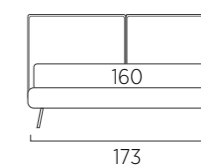

Plain Autoportante laterale dx/sx

DI SERIE:
- piede in metallo Top h cm 23, finitura satinato
SU RICHIESTA:
- piede in metallo Top h cm 23, otto colori
- piede in metallo Basic, Mark e Wily h cm 23, finitura cromo, otto colori
- ruote Disk

STANDARD:
- h 23 cm Top steel feet frosted finish
TO ORDER:
- h 23 cm Top steel feet, eight colours
- h 23 cm Basic, Mark and Wily steel feet, chrome finish, eight colours
- Disk wheels

Plain Sottosopra laterale dx/sx

DI SERIE:
- piede strutturale in metallo

STANDARD:
- metal structural feet

Plain Sottosopra con sistema Fast laterale dx/sx

DI SERIE:
- piede strutturale in metallo

STANDARD:
- metal structural feet

Plain Dormeuse Sottosopra con sistema Fast laterale dx/sx

DI SERIE:
- piede strutturale in metallo

STANDARD:
- metal structural feet

Possibili lavorazioni a trapunta per rivestimento reversibile testiera letto Twist

Per cambiare la configurazione del letto, sfilare e ruotare di 180° il rivestimento della testiera

To change bed configuration bed, slide out and rotate 180° headboard upholstery

Twist

93

103

133

153

173

193

DI SERIE:
- piede in legno Cubic h cm 6, colore wengè
SU RICHIESTA:
- piede in legno Cubic h cm 6, colori bianco, naturale, grigio
- piede in legno Circle h cm 6, colori bianco, naturale, wengè
- ruote Carry
- ruote Roll

STANDARD:
- h 6 cm Cubic wooden feet wengè
TO ORDER:
- h 6 cm Cubic wooden feet white, natural or grey
- h 6 cm Circle wooden feet white, natural or wengè
- Carry wheels
- Roll wheels

Twist Compatto

93

103

133

153

173

193

DI SERIE:
- piede in legno Log h cm 14, colore wengè
SU RICHIESTA:
- piede in legno Log h cm 14, colori bianco, naturale
- piede in legno Conic h cm 14, colori bianco, naturale, wengè
- piede in metallo Basic, Glam, Peak, Trim, Mark e Wily h cm 14, finitura cromo, otto colori