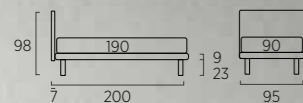

*SHAPES AND COLOURS BLEND
INTO A PERFECT PICTURE*

Poltroncina Malik. Tavolino Leaf H cm 42 con piede in metallo colore ciliegia.

Malik armchair. Occasional table H 42 cm with feet in metal, cherry colour.