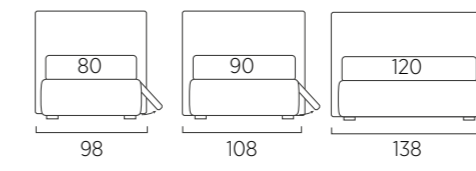

Letto Sottosopra

DI SERIE:
- piede strutturale in metallo

STANDARD:
- metal structural feet