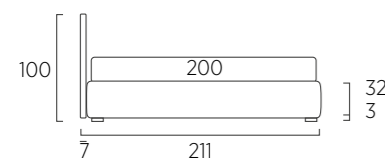

Plain Sottosopra con sistema Fast laterale dx/sx

DI SERIE:
- piede strutturale in metallo

STANDARD:
- metal structural feet