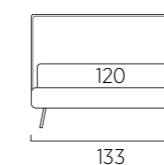

Plain Autoportante laterale dx/sx

DI SERIE:
- piede in metallo Top h cm 23, finitura satinato
SU RICHIESTA:
- piede in metallo Top h cm 23, otto colori
- piede in metallo Basic, Mark e Wily h cm 23, finitura cromo, otto colori
- ruote Disk

STANDARD:
- h 23 cm Top steel feet frosted finish
TO ORDER:
- h 23 cm Top steel feet, eight colours
- h 23 cm Basic, Mark and Wily steel feet, chrome finish, eight colours
- Disk wheels

Plain Sottosopra laterale dx/sx

DI SERIE:
- piede strutturale in metallo

STANDARD:
- metal structural feet

Plain Sottosopra con sistema Fast laterale dx/sx

DI SERIE:
- piede strutturale in metallo

STANDARD:
- metal structural feet

Plain Dormeuse Sottosopra con sistema Fast laterale dx/sx

DI SERIE:
- piede strutturale in metallo

STANDARD:
- metal structural feet

Possibili lavorazioni a trapunta per rivestimento reversibile testiera letto Twist

Per cambiare la configurazione del letto, sfilare e ruotare di 180° il rivestimento della testiera

To change bed configuration bed, slide out and rotate 180° headboard upholstery

Twist

93

103

133

153

173

193

DI SERIE:
- piede in legno Cubic h cm 6, colore wengè
SU RICHIESTA:
- piede in legno Cubic h cm 6, colori bianco, naturale, grigio
- piede in legno Circle h cm 6, colori bianco, naturale, wengè
- ruote Carry
- ruote Roll

STANDARD:
- h 6 cm Cubic wooden feet wengè
TO ORDER:
- h 6 cm Cubic wooden feet white, natural or grey
- h 6 cm Circle wooden feet white, natural or wengè
- Carry wheels
- Roll wheels

Twist Compatto

93

103

133

153

173

193

DI SERIE:
- piede in legno Log h cm 14, colore wengè
SU RICHIESTA:
- piede in legno Log h cm 14, colori bianco, naturale
- piede in legno Conic h cm 14, colori bianco, naturale, wengè
- piede in metallo Basic, Glam, Peak, Trim, Mark e Wily h cm 14, finitura cromo, otto colori