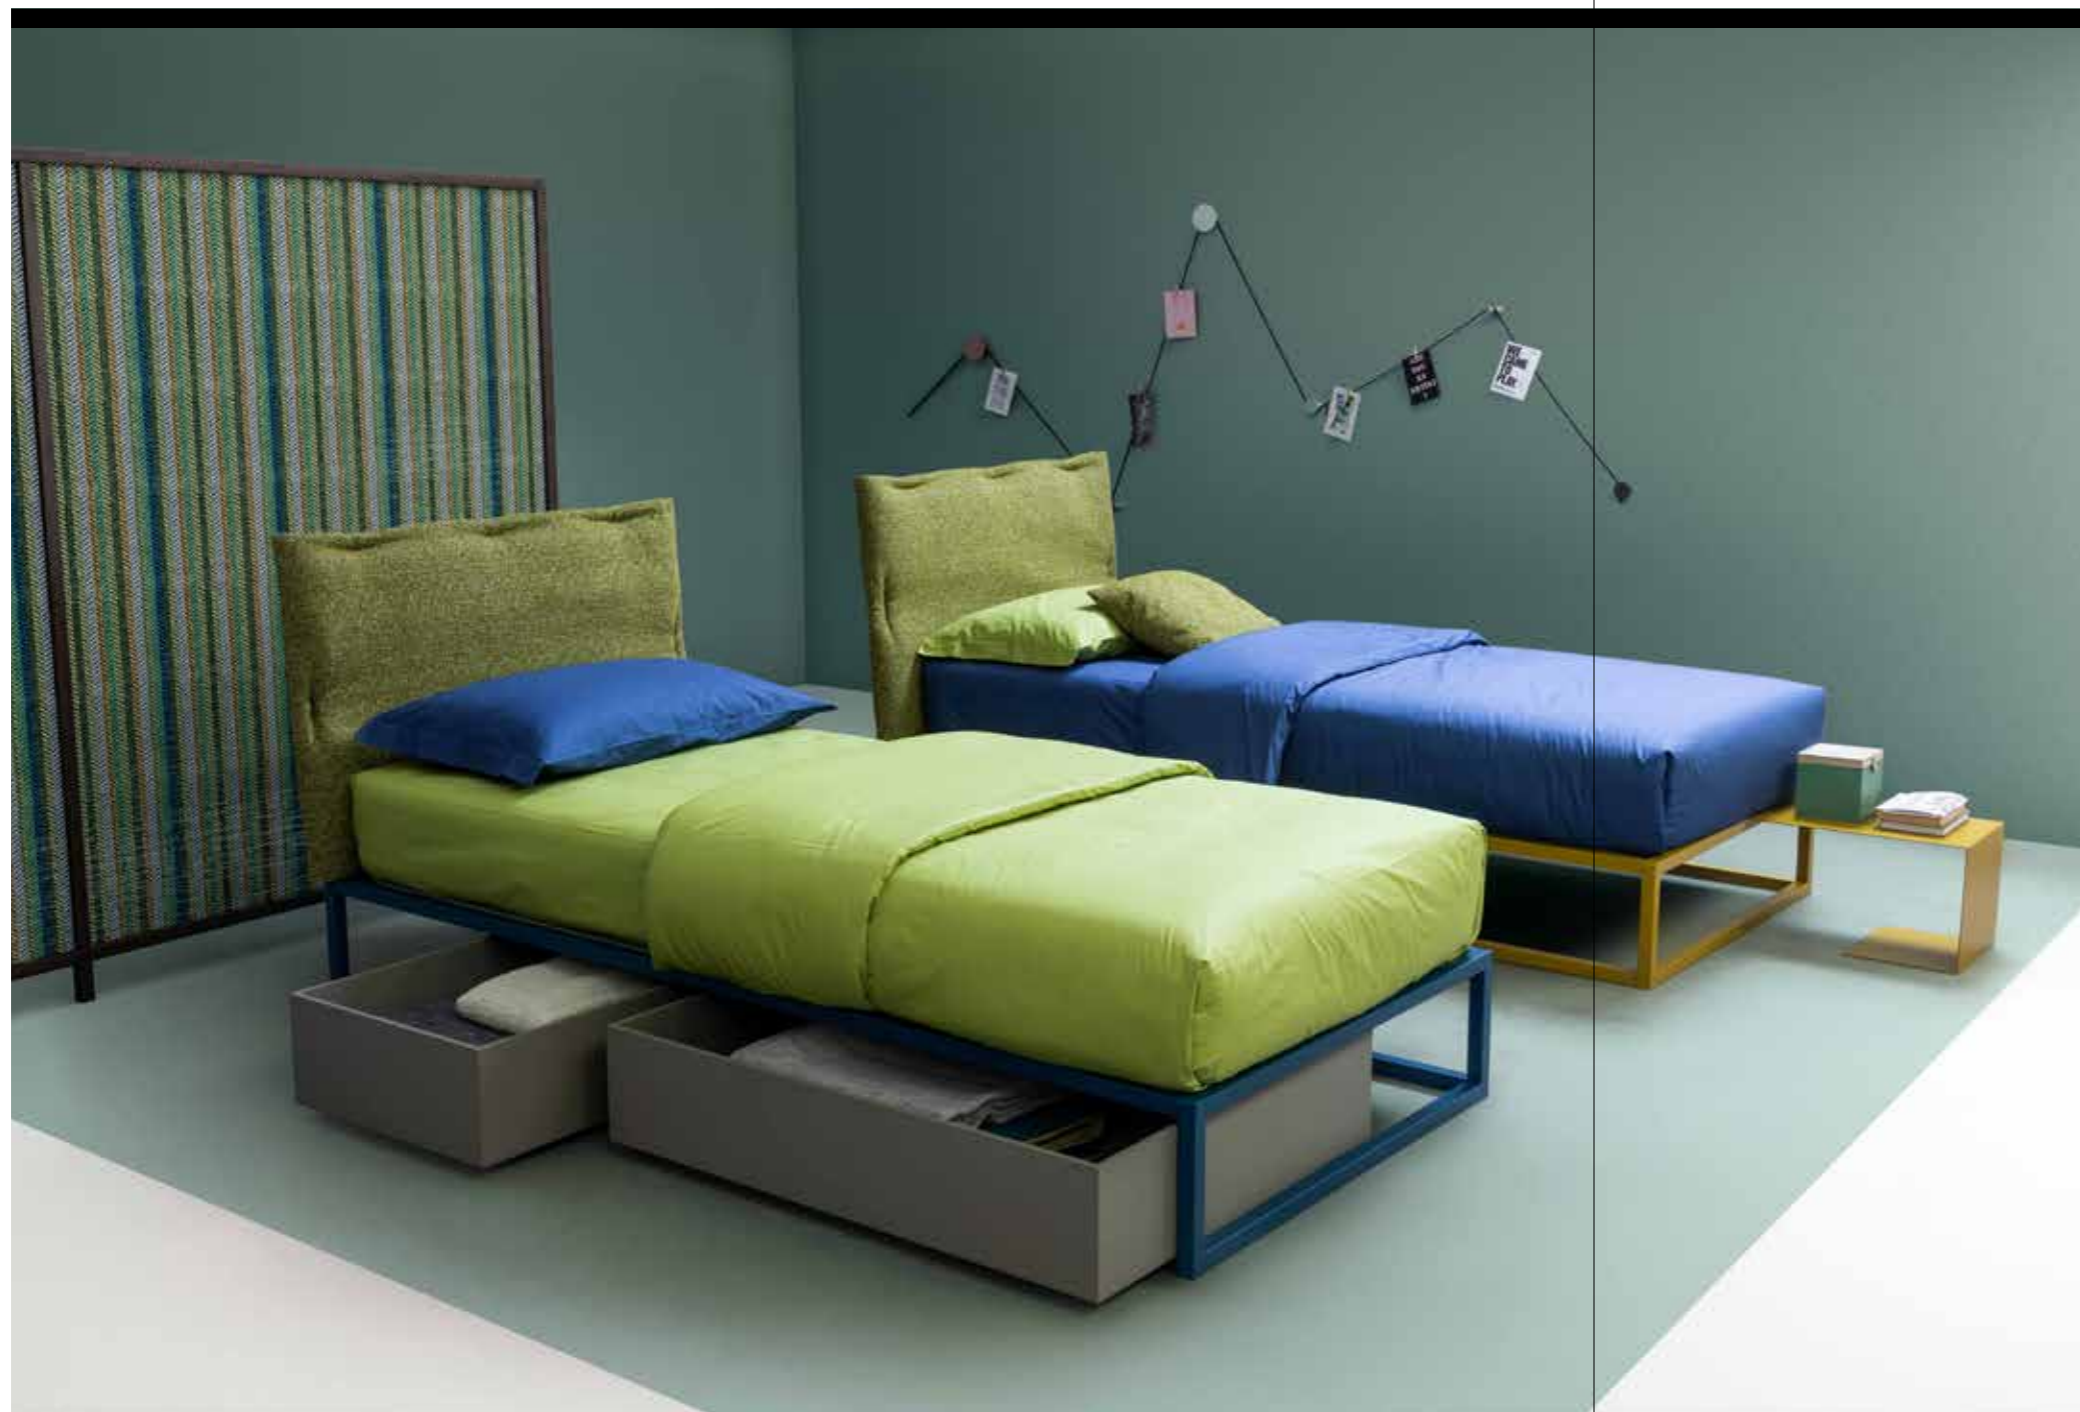

IDENTITÀ INCONFONDIBILE ISPIRATA DALL'ESSENZIALITÀ

Proposta ambiziosa basata sul dinamismo degli elementi per un'esclusiva aspettativa compositiva.

AN UNMISTAKABLE IDENTITY INSPIRED BY MINIMALISM

An ambitious collection based on the dynamism of the elements, for a unique compositional expectation.