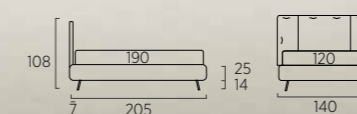

DRESS

Letto Compatto con piede Mark in metallo colore polvere.
Materasso e guanciaie della linea Bside, completo lenzuola
colore 281 e 280. Due cuscini decoro cm 40X40 con bottone e
cuscino decoro cm 40X40, telo arredo. Tasca velcrabile.
Comodino Bent colore polvere.

*Compact bed with Mark feet in metal, dusty grey colour.
Bside mattress and pillow, bedding set, colours 281 and 280. Two
decorative cushions 40X40 cm and decorative cushion 40X40 cm,
coverlet. Velcro pocket.
Bent bedside table, dusty grey colour.*

Poltroncina Sasha con piede Basic in metallo
colore polvere e cuscino decoro cm 40X40.

*Sasha armchair with Basic feet in metal, dusty
grey colour and decorative cushion 40X40 cm.*