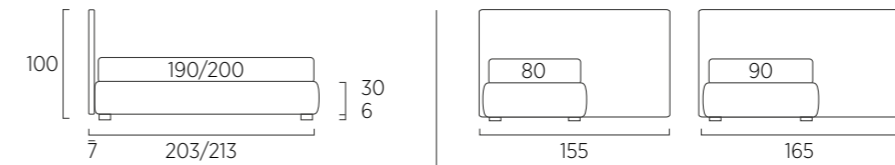

Plain laterale dx/sx

DI SERIE:
- piede in legno Cubic h cm 6, colore wengè
SU RICHIESTA:
- piede in legno Cubic h cm 6, colori bianco, naturale, grigio
- piede in legno Circle h cm 6, colori bianco, naturale, wengè
- ruote Carry
- ruote Roll

STANDARD:
- h 6 cm Cubic wooden feet wengè
TO ORDER:
- h 6 cm Cubic wooden feet white, natural or grey
- h 6 cm Circle wooden feet white, natural or wengè
- Carry wheels
- Roll wheels