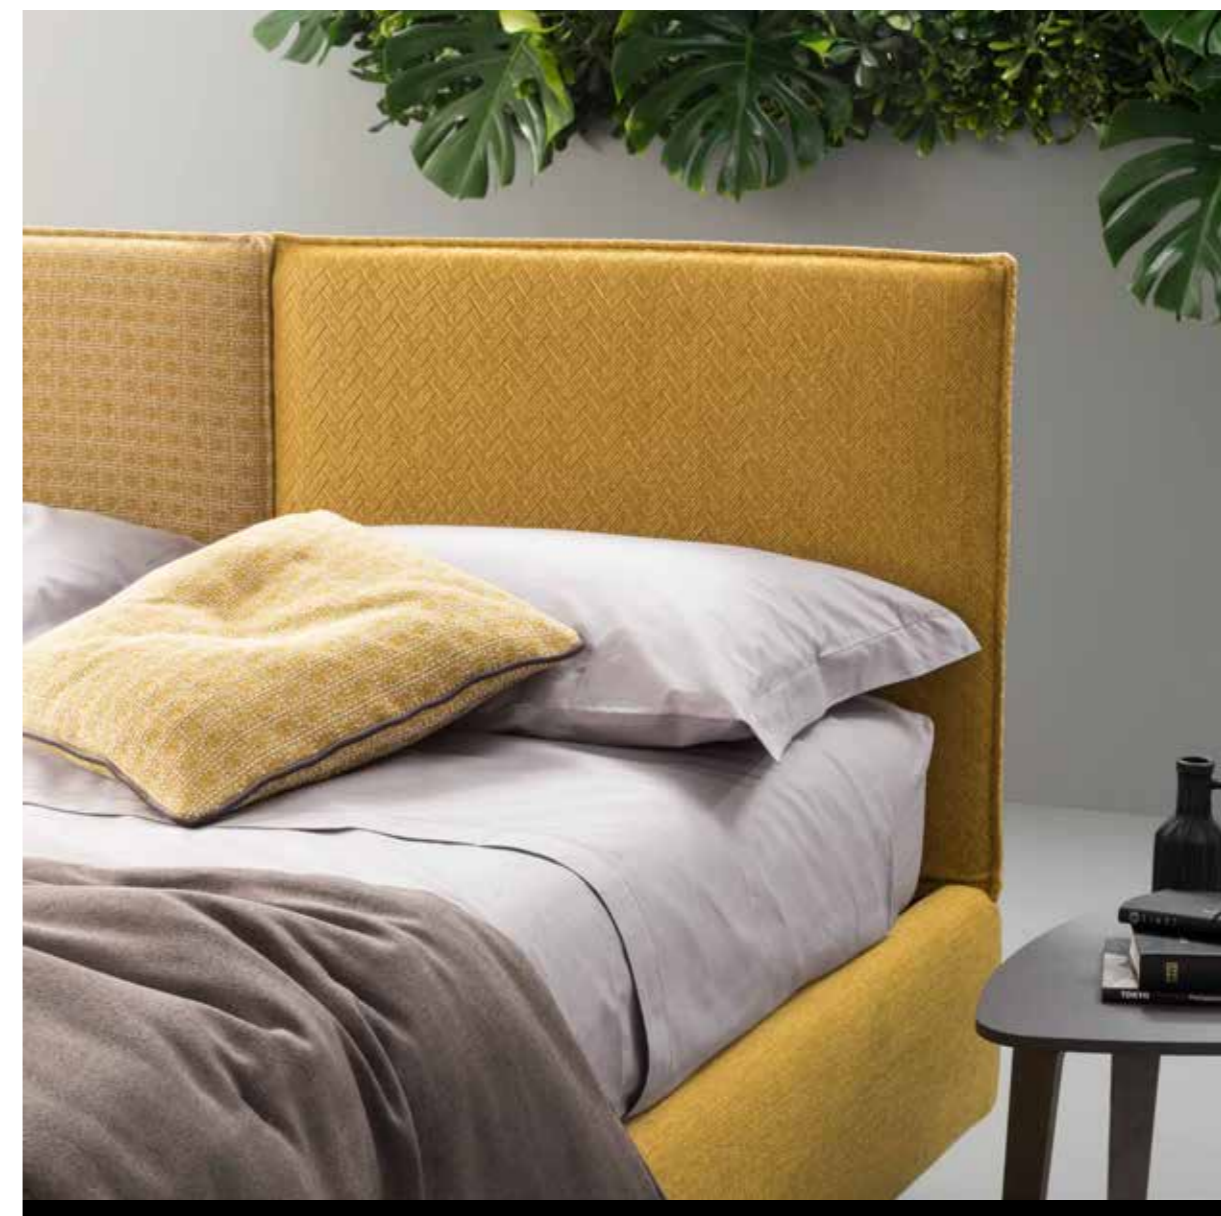

UTILIZZO CREATIVO DEI TESSUTI PER SOLUZIONI DAL CARATTERE DISTINTIVO

*CREATIVE USE OF FABRICS FOR
DISTINCTIVE SOLUTIONS*