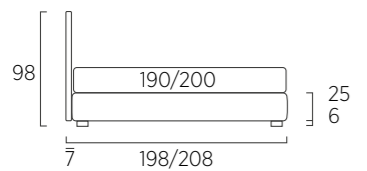

Letto Filo

* nella versione contenitore la profondità aumenta di cm 4

* in the container version the depth increases by 4 cm

DI SERIE:
- piede in legno Cubic h cm 6 colore wengè
SU RICHIESTA:
- piede in legno Cubic h cm 6, colori bianco, naturale, grigio
- piede in legno Circle h cm 6, colori bianco, naturale, wengè
- ruote Carry
- ruote Roll

STANDARD:
- h 6 cm Cubic wooden feet wengè
TO ORDER:
- h 6 cm Cubic wooden feet white, natural or grey
- h 6 cm Circle wooden feet white, natural or wengè
- Carry wheels
- Roll wheels