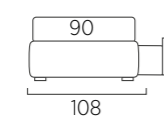

Sommier Sottosopra con sistema Fast

DI SERIE:
- piede strutturale in metallo

STANDARD:
- metal structural feet