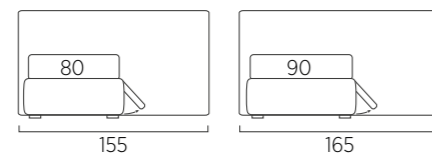

Plain Sottosopra laterale dx/sx

DI SERIE:
- piede strutturale in metallo

STANDARD:
- metal structural feet