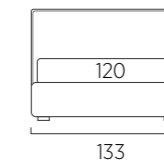

Plain Autoportante laterale dx/sx

DI SERIE:
- piede in metallo Top h cm 23, finitura satinato
SU RICHIESTA:
- piede in metallo Top h cm 23, otto colori
- piede in metallo Basic, Mark e Wily h cm 23, finitura cromo, otto colori
- ruote Disk

STANDARD:
- h 23 cm Top steel feet frosted finish
TO ORDER:
- h 23 cm Top steel feet, eight colours
- h 23 cm Basic, Mark and Wily steel feet, chrome finish, eight colours
- Disk wheels

Plain Sottosopra laterale dx/sx

DI SERIE:
- piede strutturale in metallo

STANDARD:
- metal structural feet

Plain Sottosopra con sistema Fast laterale dx/sx

DI SERIE:
- piede strutturale in metallo

STANDARD:
- metal structural feet

Plain Dormeuse Sottosopra con sistema Fast laterale dx/sx

DI SERIE:
- piede strutturale in metallo

STANDARD:
- metal structural feet

Possibili lavorazioni a trapunta per rivestimento reversibile testiera letto Twist

Per cambiare la configurazione del letto, sfilare e ruotare di 180° il rivestimento della testiera

To change bed configuration bed, slide out and rotate 180° headboard upholstery

Twist

93

103

133

153

173

193

DI SERIE:
- piede in legno Cubic h cm 6, colore wengè
SU RICHIESTA:
- piede in legno Cubic h cm 6, colori bianco, naturale, grigio
- piede in legno Circle h cm 6, colori bianco, naturale, wengè
- ruote Carry
- ruote Roll

STANDARD:
- h 6 cm Cubic wooden feet wengè
TO ORDER:
- h 6 cm Cubic wooden feet white, natural or grey
- h 6 cm Circle wooden feet white, natural or wengè
- Carry wheels
- Roll wheels

Twist Compatto

93

103

133

153

173

193

DI SERIE:
- piede in legno Log h cm 14, colore wengè
SU RICHIESTA:
- piede in legno Log h cm 14, colori bianco, naturale
- piede in legno Conic h cm 14, colori bianco, naturale, wengè
- piede in metallo Basic, Glam, Peak, Trim, Mark e Wily h cm 14, finitura cromo, otto colori