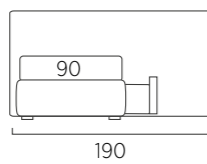

Plain Sottosopra con sistema Fast laterale dx/sx

DI SERIE:
- piede strutturale in metallo

STANDARD:
- metal structural feet