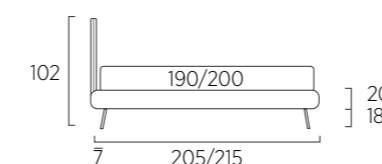

Twist Lift

93

103