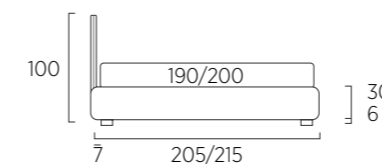

Twist

93

103