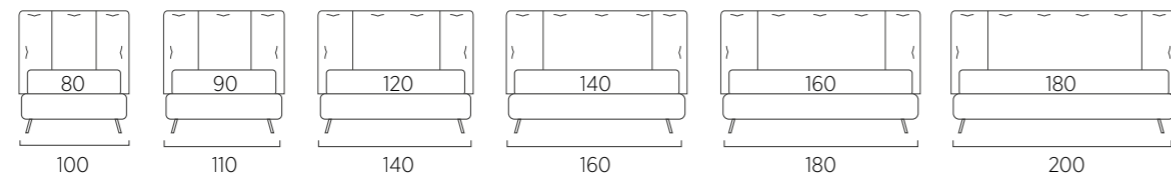

STANDARD:

- h 6 cm Cubic wooden feet wengè
- TO ORDER:
- h 6 cm Cubic wooden feet white, natural or grey
- h 6 cm Circle wooden feet white, natural or wengè
- Carry wheels
- Roll wheels

Dress Compatto

DI SERIE: