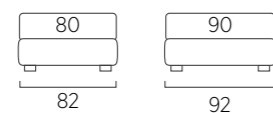

Sommier struttura Filo con piano

DI SERIE:
- piede in legno Cubic h cm 6, colore wengè
SU RICHIESTA:
- piede in legno Cubic h cm 6, colori bianco, naturale, grigio
- piede in legno Circle h cm 6, colori bianco, naturale, wengè
- ruote Carry
- ruote Roll

STANDARD:
- h 6 cm Cubic wooden feet wengè
TO ORDER:
- h 6 cm Cubic wooden feet white, natural or grey
- h 6 cm Circle wooden feet white, natural or wengè
- Carry wheels
- Roll wheels