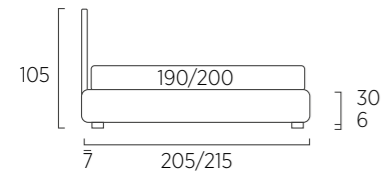

Dress

DI SERIE:

- piede in legno Cubic h cm 6, colore wengè
- SU RICHIESTA:
- piede in legno Cubic h cm 6, colori bianco, naturale, grigio
- piede in legno Circle h cm 6, colori bianco, naturale, wengè
- ruote Carry
- ruote Roll

STANDARD:

- h 6 cm Cubic wooden feet wengè
- TO ORDER:
- h 6 cm Cubic wooden feet white, natural or grey
- h 6 cm Circle wooden feet white, natural or wengè
- Carry wheels
- Roll wheels