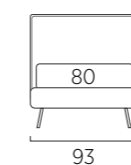

Twist Lift

93