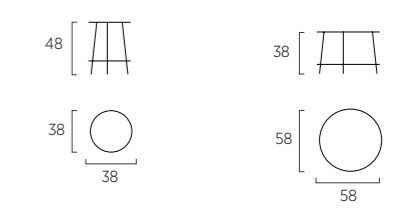

**TAVOLINO E PANCA LEAF
TAVOLINO E PANCA KIK**

e seta

Di serie piede in metallo colore polvere, su richiesta sette colori.
Metal feet, dusty grey colour as standard, seven colours on request.

**TAVOLINO
TAKI**

e seta

Di serie in metallo colore polvere, su richiesta sette colori.
In metal, dusty grey colour as standard, seven colours on request.