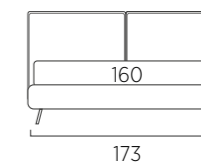

Plain Autoportante laterale dx/sx

DI SERIE:
- piede in metallo Top h cm 23, finitura satinato
SU RICHIESTA:
- piede in metallo Top h cm 23, otto colori
- piede in metallo Basic, Mark e Wily h cm 23, finitura cromo, otto colori
- ruote Disk

STANDARD:
- h 23 cm Top steel feet frosted finish
TO ORDER:
- h 23 cm Top steel feet, eight colours
- h 23 cm Basic, Mark and Wily steel feet, chrome finish, eight colours
- Disk wheels

Plain Sottosopra laterale dx/sx

DI SERIE:
- piede strutturale in metallo

STANDARD:
- metal structural feet

Plain Sottosopra con sistema Fast laterale dx/sx

DI SERIE:
- piede strutturale in metallo

STANDARD:
- metal structural feet

Plain Dormeuse Sottosopra con sistema Fast laterale dx/sx

DI SERIE:
- piede strutturale in metallo

STANDARD:
- metal structural feet

Possibili lavorazioni a trapunta per rivestimento reversibile testiera letto Twist

Per cambiare la configurazione del letto, sfilare e ruotare di 180° il rivestimento della testiera

To change bed configuration bed, slide out and rotate 180° headboard upholstery

Twist

93

103

133

153

173

193

DI SERIE:
- piede in legno Cubic h cm 6, colore wengè
SU RICHIESTA:
- piede in legno Cubic h cm 6, colori bianco, naturale, grigio
- piede in legno Circle h cm 6, colori bianco, naturale, wengè
- ruote Carry
- ruote Roll

STANDARD:
- h 6 cm Cubic wooden feet wengè
TO ORDER:
- h 6 cm Cubic wooden feet white, natural or grey
- h 6 cm Circle wooden feet white, natural or wengè
- Carry wheels
- Roll wheels

Twist Compatto

93

103

133

153

173

193

DI SERIE:
- piede in legno Log h cm 14, colore wengè
SU RICHIESTA:
- piede in legno Log h cm 14, colori bianco, naturale
- piede in legno Conic h cm 14, colori bianco, naturale, wengè
- piede in metallo Basic, Glam, Peak, Trim, Mark e Wily h cm 14, finitura cromo, otto colori