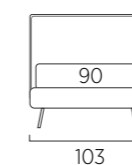

Plain Autoportante laterale dx/sx

DI SERIE:
- piede in metallo Top h cm 23, finitura satinato
SU RICHIESTA:
- piede in metallo Top h cm 23, otto colori
- piede in metallo Basic, Mark e Wily h cm 23, finitura cromo, otto colori
- ruote Disk

STANDARD:
- h 23 cm Top steel feet frosted finish
TO ORDER:
- h 23 cm Top steel feet, eight colours
- h 23 cm Basic, Mark and Wily steel feet, chrome finish, eight colours
- Disk wheels

Plain Sottosopra laterale dx/sx

DI SERIE:
- piede strutturale in metallo

STANDARD:
- metal structural feet

Plain Sottosopra con sistema Fast laterale dx/sx

DI SERIE:
- piede strutturale in metallo

STANDARD:
- metal structural feet

Plain Dormeuse Sottosopra con sistema Fast laterale dx/sx

DI SERIE:
- piede strutturale in metallo

STANDARD:
- metal structural feet

Possibili lavorazioni a trapunta per rivestimento reversibile testiera letto Twist

Per cambiare la configurazione del letto, sfilare e ruotare di 180° il rivestimento della testiera

To change bed configuration bed, slide out and rotate 180° headboard upholstery

Twist

93

103

133

153

173

193

DI SERIE:
- piede in legno Cubic h cm 6, colore wengè
SU RICHIESTA:
- piede in legno Cubic h cm 6, colori bianco, naturale, grigio
- piede in legno Circle h cm 6, colori bianco, naturale, wengè
- ruote Carry
- ruote Roll

STANDARD:
- h 6 cm Cubic wooden feet wengè
TO ORDER:
- h 6 cm Cubic wooden feet white, natural or grey
- h 6 cm Circle wooden feet white, natural or wengè
- Carry wheels
- Roll wheels

Twist Compatto

93

103

133

153

173

193

DI SERIE:
- piede in legno Log h cm 14, colore wengè
SU RICHIESTA:
- piede in legno Log h cm 14, colori bianco, naturale
- piede in legno Conic h cm 14, colori bianco, naturale, wengè
- piede in metallo Basic, Glam, Peak, Trim, Mark e Wily h cm 14, finitura cromo, otto colori