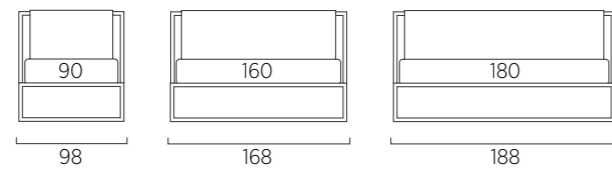

Letto Frame