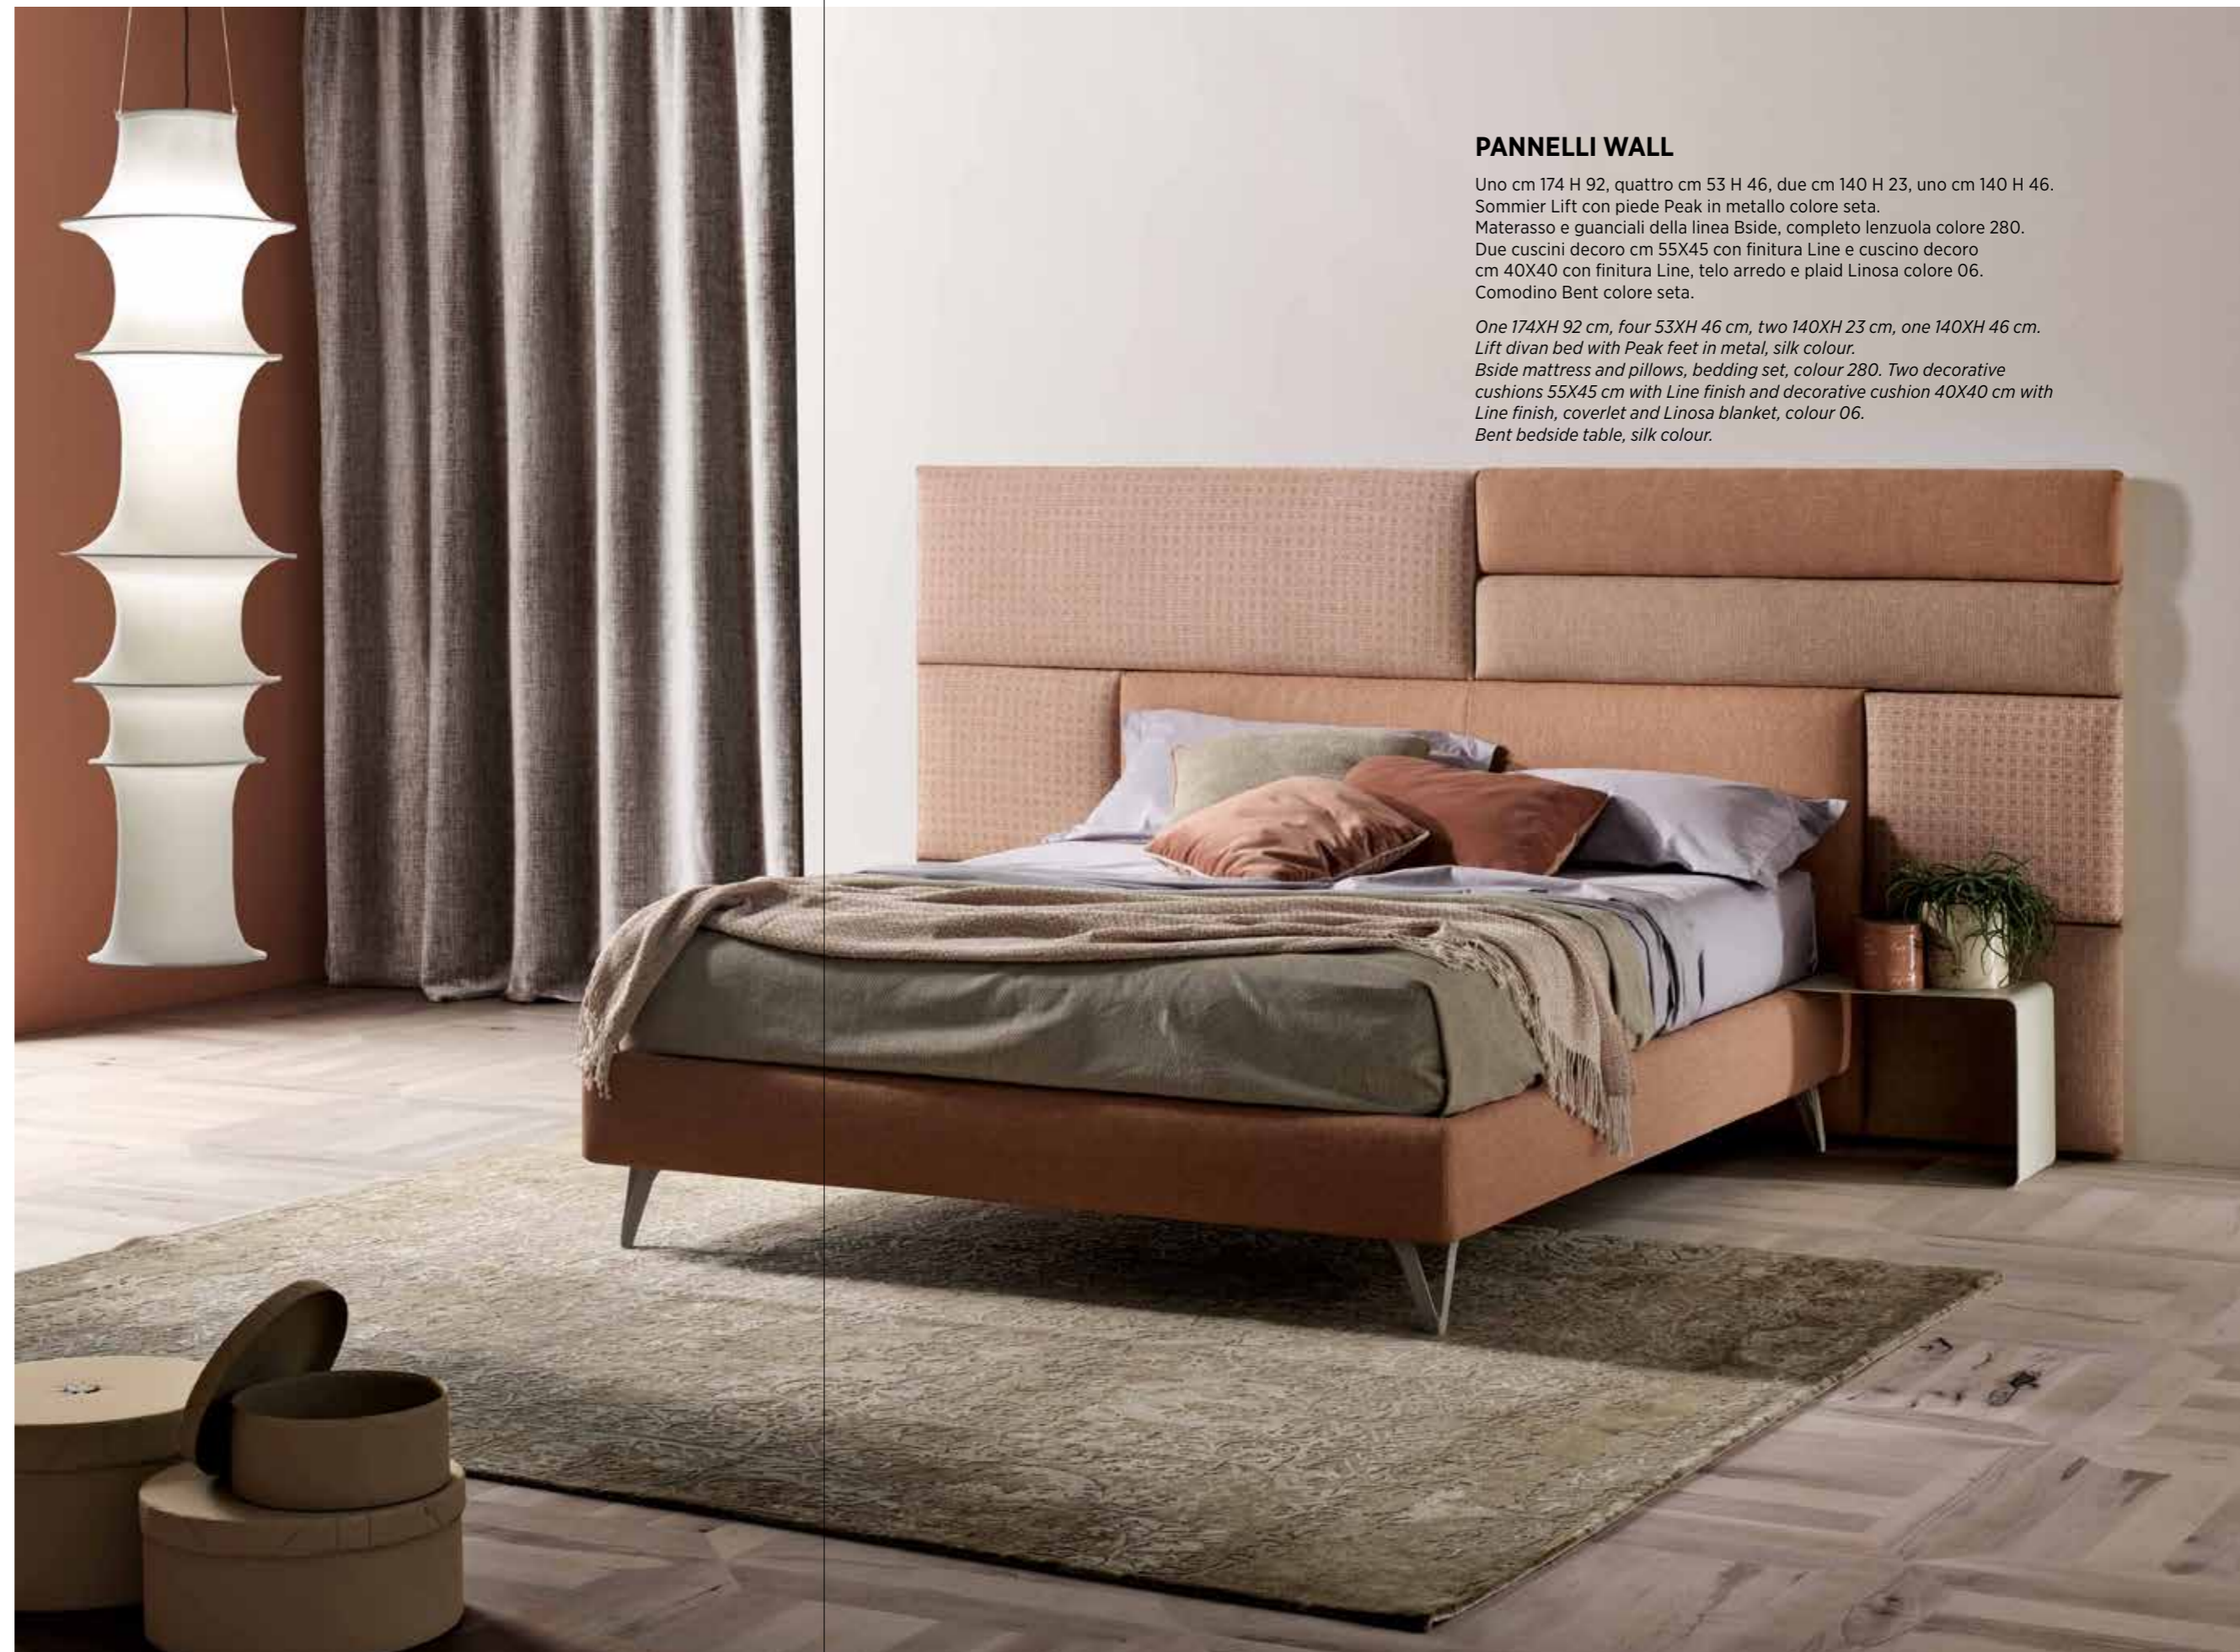

ALTERNANZA DI COLORI PER VALORIZZARE LA PERCEZIONE DELLO SPAZIO

ALTERNATING COLOURS TO ENHANCE
THE PERCEPTION OF THE SPACE

PANNELLI WALL

Uno cm 174 H 92, quattro cm 53 H 46, due cm 140 H 23, uno cm 140 H 46.
Sommier Lift con piede Peak in metallo colore seta.
Materasso e guanciali della linea Bside, completo lenzuola colore 280.
Due cuscini decoro cm 55X45 con finitura Line e cuscino decoro
cm 40X40 con finitura Line, telo arredo e plaid Linosa colore 06.
Comodino Bent colore seta.

*One 174XH 92 cm, four 53XH 46 cm, two 140XH 23 cm, one 140XH 46 cm.
Lift divan bed with Peak feet in metal, silk colour.
Bside mattress and pillows, bedding set, colour 280. Two decorative
cushions 55X45 cm with Line finish and decorative cushion 40X40 cm with
Line finish, coverlet and Linosa blanket, colour 06.
Bent bedside table, silk colour.*