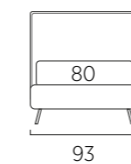

STANDARD:
- h 6 cm Cubic wooden feet wengè
TO ORDER:
- h 6 cm Cubic wooden feet white, natural or grey
- h 6 cm Circle wooden feet white, natural or wengè
- Carry wheels
- Roll wheels

Twist Compatto

93

103