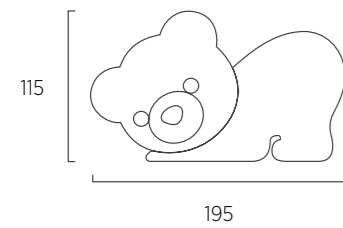

Ted dx/sx

P 4/7