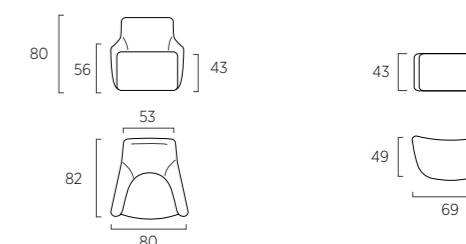

POLTRONCINA MALIK E POUFF MALIK