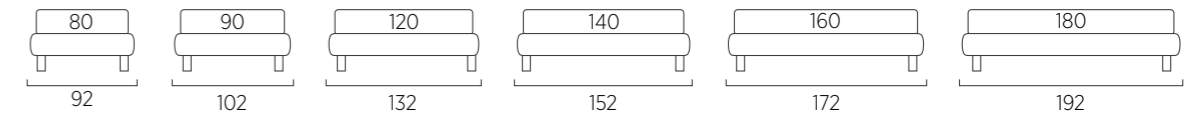

Sommier Compatto

DI SERIE:

- piede in legno Cubic h cm 14, colore wengè
- SU RICHIESTA:
- piede in legno Cubic h cm 14, colore bianco, naturale, grigio
- piede in legno Conic, Log, h cm 14, colore bianco, naturale, wengè
- piede in metallo Basic Glam, Peak, Trim, Mark, Wily h cm 14 finitura cromo, otto colori

STANDARD:

- h 14 cm Cubic wooden feet, wenge color
- TO ORDER:
- h 14 cm Cubic wooden feet. White, natural and grey colours
- h 14 cm Conic, Log wooden feet. White, natural and wenge colours
- h 14 cm Basic, Glam, Peak, Trim, Mark and Wily steel feet, chrome finish, eight colours