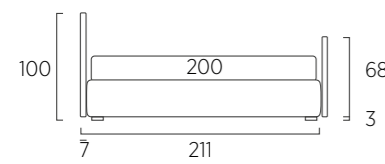

Plain Dormeuse Sottosopra con sistema Fast laterale dx/sx

DI SERIE:
- piede strutturale in metallo

STANDARD:
- metal structural feet