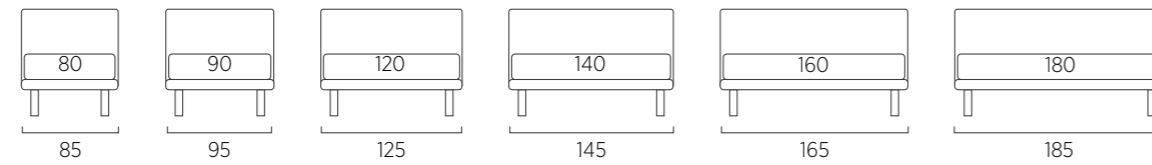

Letto Autoportante

DI SERIE:
- piede in metallo Top h cm 23, finitura satinato
SU RICHIESTA:
- piede in metallo Top h cm 23, otto colori
- piede in metallo Basic, Mark e Wily h cm 23, finitura cromo, otto colori
- ruote Disk

STANDARD:
- h 23 cm Top steel feet frosted finish
TO ORDER:
- h 23 cm Top steel feet, eight colours
- h 23 cm Basic, Mark and Wily steel feet, chrome finish, eight colours
- Disk wheels