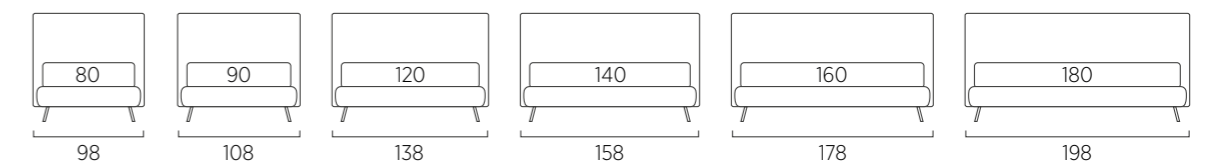

STANDARD:

- h 6 cm Cubic wooden feet wengè
- TO ORDER:**
- h 6 cm Cubic wooden feet white, natural or grey
- h 6 cm Circle wooden feet white, natural or wengè
- Carry wheels
- Roll wheels

Plain Compatto