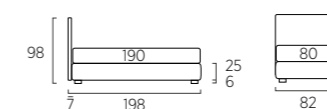

DOPPIA POSSIBILITÀ

I letti singoli nella tipologia Filo si possono accostare fra loro per creare la versione matrimoniale.

DOUBLE POSSIBILITIES

Flush single beds can be placed side by side to create a double bed.

#01 La scelta delle cuciture a contrasto sulla testiera è un dettaglio che esalta le lavorazioni e il disegno del letto imbottito. La scelta delle ruote agevola gli spostamenti.

The choice of contrasting stitching on the headboard is a detail that enhances the workmanship and the design of the upholstered bed. The choice of wheels makes it easy to move the bed.

#02 Moduli libreria Frame in metallo verniciato con piano antracite opaco anti-touch.

Frame bookcase units in painted metal with anti-touch matt anthracite top.

#01

#02

Letto

Letto
autoport.

Letto
compatto

Letto
filo

Letto lift

Letto
sottosopra