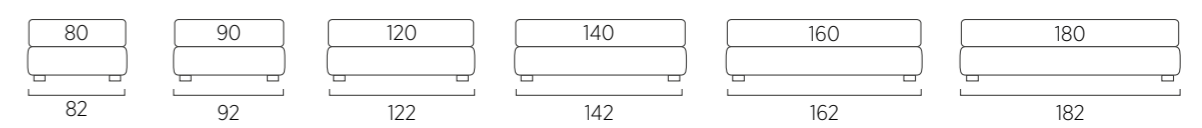

Sommier Filo

DI SERIE:

- piede in legno Cubic h cm 6, colore wengè
- SU RICHIESTA:
- piede in legno Cubic h cm 6, colori bianco, naturale, grigio
- piede in legno Circle h cm 6, colori bianco, naturale, wengè
- ruote Carry
- ruote Roll

STANDARD:

- h 6 cm Cubic wooden feet wengè
- TO ORDER:
- h 6 cm Cubic wooden feet white, natural or grey
- h 6 cm Circle wooden feet white, natural or wengè
- Carry wheels
- Roll wheels