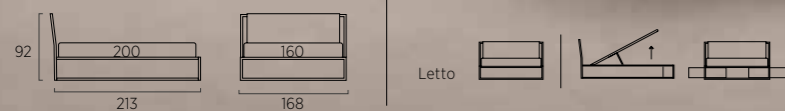

FRAME

Letto colore bottiglia con trapunta Flash. Materasso e guanciali della linea Bside, completo lenzuola colore 192 e 279. Cuscino decoro cm 60X30, cuscino decoro cm 40X40 e cuscino decoro cm 40X40 con finitura Line, coperta Afrodite colore 1015.

Bed, bottle green colour with Dream quilting. Bside mattress and pillows, bedding set, colours 192 and 279. Decorative cushion 60X30 cm, decorative cushion 40X40 cm and decorative cushion 40X40 cm with Line finish, Afrodite cover, colour 1015.

Pouff contenitore cm 60X80 con trapunta Dream. Tavolino Taki H cm 48 colore seta. Tre moduli libreria Frame cm 65 e modulo libreria Frame cm 35 colore bottiglia.

Storage footstool 60X80 cm with Dream quilting. Taki occasional table H 48 cm, silk colour. Three Frame bookcase units 65 cm and Frame bookcase unit 35 cm, bottle green colour.