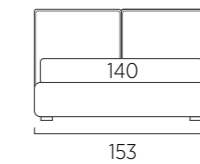

Plain Autoportante laterale dx/sx

DI SERIE:
- piede in metallo Top h cm 23, finitura satinato
SU RICHIESTA:
- piede in metallo Top h cm 23, otto colori
- piede in metallo Basic, Mark e Wily h cm 23, finitura cromo, otto colori
- ruote Disk

STANDARD:
- h 23 cm Top steel feet frosted finish
TO ORDER:
- h 23 cm Top steel feet, eight colours
- h 23 cm Basic, Mark and Wily steel feet, chrome finish, eight colours
- Disk wheels

Plain Sottosopra laterale dx/sx

DI SERIE:
- piede strutturale in metallo

STANDARD:
- metal structural feet

Plain Sottosopra con sistema Fast laterale dx/sx

DI SERIE:
- piede strutturale in metallo

STANDARD:
- metal structural feet

Plain Dormeuse Sottosopra con sistema Fast laterale dx/sx

DI SERIE:
- piede strutturale in metallo

STANDARD:
- metal structural feet

Possibili lavorazioni a trapunta per rivestimento reversibile testiera letto Twist

Per cambiare la configurazione del letto, sfilare e ruotare di 180° il rivestimento della testiera

To change bed configuration bed, slide out and rotate 180° headboard upholstery

Twist

93

103

133

153

173

193

DI SERIE:
- piede in legno Cubic h cm 6, colore wengè
SU RICHIESTA:
- piede in legno Cubic h cm 6, colori bianco, naturale, grigio
- piede in legno Circle h cm 6, colori bianco, naturale, wengè
- ruote Carry
- ruote Roll

STANDARD:
- h 6 cm Cubic wooden feet wengè
TO ORDER:
- h 6 cm Cubic wooden feet white, natural or grey
- h 6 cm Circle wooden feet white, natural or wengè
- Carry wheels
- Roll wheels

Twist Compatto

93

103

133

153

173

193

DI SERIE:
- piede in legno Log h cm 14, colore wengè
SU RICHIESTA:
- piede in legno Log h cm 14, colori bianco, naturale
- piede in legno Conic h cm 14, colori bianco, naturale, wengè
- piede in metallo Basic, Glam, Peak, Trim, Mark e Wily h cm 14, finitura cromo, otto colori