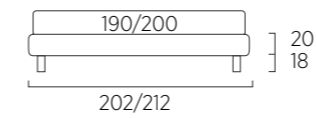

Sommier Lift

DI SERIE:

- piede in legno Cubic h cm 18, colore wengè
- SU RICHIESTA:
- piede in legno Cubic h cm 18, colori bianco, naturale, grigio
- piede in legno Conic, Log h cm 18, colori bianco, naturale, wengè
- piede in metallo Top h cm 18, finitura satinato, otto colori
- piede in metallo Basic, Glam, Peak, Trim, Mark e Wily h cm 18, finitura cromo, otto colori

STANDARD:

- h 18 cm Cubic wooden feet, wenge color
- TO ORDER:
- h 18 cm Cubic wooden feet. White, natural and grey colours
- h 18 cm Conic and Log wooden feet. White, natural and wenge colours
- h 18 cm Top steel feet, frosted finish, eight colours
- h 18 cm Basic, Glam, Peak, Trim, Mark and Wily steel feet, chrome finish, eight colours