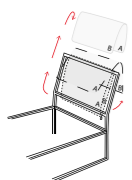

REVERSIBILITÀ: LA GIUSTA SCELTA PER CAMBIARE LOOK

REVERSIBILITY: THE RIGHT
CHOICE FOR A NEW LOOK