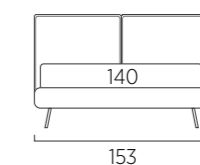

Plain Autoportante laterale dx/sx

DI SERIE:
- piede in metallo Top h cm 23, finitura satinato
SU RICHIESTA:
- piede in metallo Top h cm 23, otto colori
- piede in metallo Basic, Mark e Wily h cm 23, finitura cromo, otto colori
- ruote Disk

STANDARD:
- h 23 cm Top steel feet frosted finish
TO ORDER:
- h 23 cm Top steel feet, eight colours
- h 23 cm Basic, Mark and Wily steel feet, chrome finish, eight colours
- Disk wheels

Plain Sottosopra laterale dx/sx

DI SERIE:
- piede strutturale in metallo

STANDARD:
- metal structural feet

Plain Sottosopra con sistema Fast laterale dx/sx

DI SERIE:
- piede strutturale in metallo

STANDARD:
- metal structural feet

Plain Dormeuse Sottosopra con sistema Fast laterale dx/sx

DI SERIE:
- piede strutturale in metallo

STANDARD:
- metal structural feet

Possibili lavorazioni a trapunta per rivestimento reversibile testiera letto Twist

Per cambiare la configurazione del letto, sfilare e ruotare di 180° il rivestimento della testiera

To change bed configuration bed, slide out and rotate 180° headboard upholstery

Twist

93

103

133

153

173

193

DI SERIE:
- piede in legno Cubic h cm 6, colore wengè
SU RICHIESTA:
- piede in legno Cubic h cm 6, colori bianco, naturale, grigio
- piede in legno Circle h cm 6, colori bianco, naturale, wengè
- ruote Carry
- ruote Roll

STANDARD:
- h 6 cm Cubic wooden feet wengè
TO ORDER:
- h 6 cm Cubic wooden feet white, natural or grey
- h 6 cm Circle wooden feet white, natural or wengè
- Carry wheels
- Roll wheels

Twist Compatto

93

103

133

153

173

193

DI SERIE:
- piede in legno Log h cm 14, colore wengè
SU RICHIESTA:
- piede in legno Log h cm 14, colori bianco, naturale
- piede in legno Conic h cm 14, colori bianco, naturale, wengè
- piede in metallo Basic, Glam, Peak, Trim, Mark e Wily h cm 14, finitura cromo, otto colori