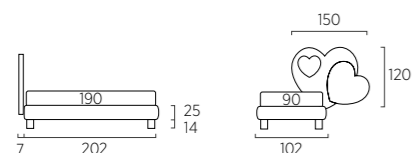

SENSO DELLA COMPOSIZIONE PER CREAZIONI D'EFFETTO

A SENSE OF COMPOSITION
FOR CREATIONS THAT MAKE
AN IMPACT

SWEET

Sommier Compatto con piede Basic in metallo colore polvere. Pannello Sweet destro. Materasso e guanciali della linea Bside, completo lenzuola colore 01, 05 e 264. Cuscino decoro cm 60X30 con finitura Line e cuscino decoro cm 40X40 con finitura Line e bottone.

Compact divan bed with Basic feet in metal, dusty grey colour. Sweet panel, right. Bside mattress and pillows, bedding set, colours 01, 05 and 264. Decorative cushion 60X30 cm with Line finish and decorative cushion 40X40 cm with Line finish and button.

Tavolino Frame cm 45 colore ginestra con tessuto. Modulo libreria Frame cm 35 colore ginestra con tessuto. Cuscino decoro cm 40X40.

Frame occasional table 45 cm, laburnum yellow colour with fabric. Frame bookcase unit 35 cm, laburnum yellow colour with fabric. Decorative cushion 40X40 cm.