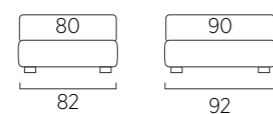

Sommier struttura Filo con rete

DI SERIE:
- piede in legno Cubic h cm 6 colore wengè
SU RICHIESTA:
- piede in legno Cubic h cm 6, colori bianco, naturale, grigio
- piede in legno Circle h cm 6, colori bianco, naturale, wengè
- ruote Carry
- ruote Roll

STANDARD:
- h 6 cm wengè Cubic wooden feet
TO ORDER:
- h 6 cm Cubic wooden feet white, natural or grey
- h 6 cm Circle wooden feet white, natural or wengè
- Carry wheels
- Roll wheels