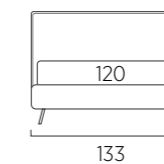

STANDARD:
- h 6 cm Cubic wooden feet wengè
TO ORDER:
- h 6 cm Cubic wooden feet white, natural or grey
- h 6 cm Circle wooden feet white, natural or wengè
- Carry wheels
- Roll wheels

Twist Compatto

93

103