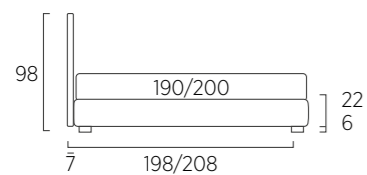

STANDARD:
- h 6 cm Cubic wooden feet wengè
TO ORDER:
- h 6 cm Cubic wooden feet white, natural or grey
- h 6 cm Circle wooden feet white, natural or wengè
- Carry wheels
- Roll wheels

Letto struttura Filo con rete