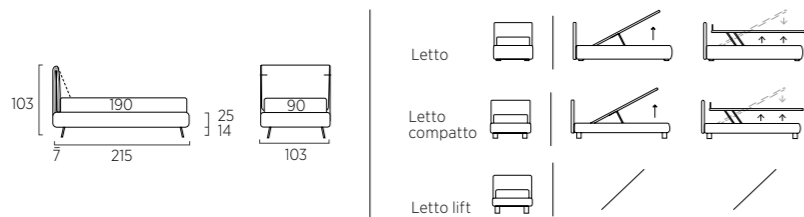

SPIN

Letto imbottito che si caratterizza per la sua testiera regolabile per comode posizioni di relax e per il suo rivestimento reversibile.

Upholstered bed characterised by its adjustable headboard, for comfortable and relaxing positions, as well as by its reversible lining.