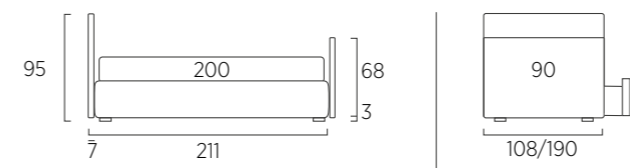

Plain Dormeuse Sottosopra con sistema Fast

DI SERIE:
- piede strutturale in metallo

STANDARD:
- metal structural feet