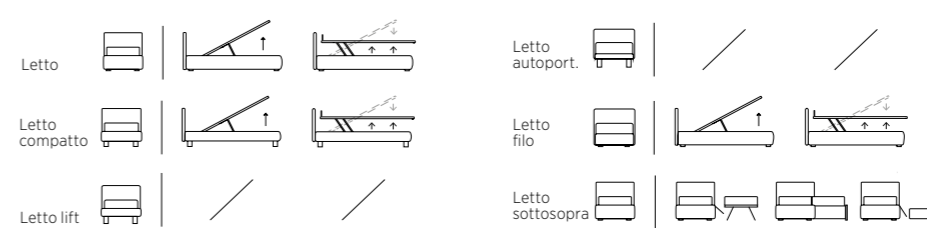

LETTI SOTTOSOPRA: UN LETTO IN PIÙ CON IL SISTEMA FAST

Il sistema Fast è disponibile per letti singoli con materasso da cm 90X200, permette di avere a disposizione il secondo letto con materasso da cm 80X190 H cm 16. Scegliendo entrambi i materassi della linea Bside H cm 16, i piani letto si trovano allo stesso livello.

UPSIDE-DOWN BEDS: AN EXTRA BED WITH THE FAST SYSTEM

The Fast system is available for single beds with a 90X200 cm mattress, allowing for the use of a second bed with an 80X190XH 16 cm mattress. Choosing both mattresses from the Bside line with H 16 cm, the two beds are at the same height.