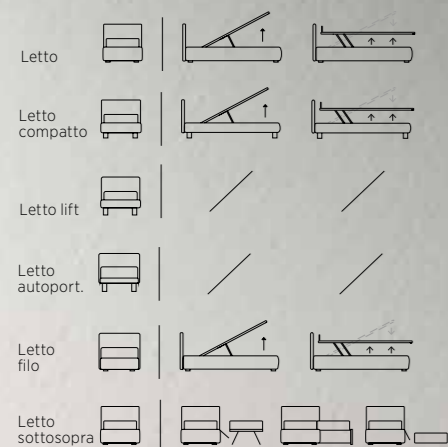

*SHAPES AND COLOURS BLEND
INTO A PERFECT PICTURE*

Poltroncina Malik. Tavolino Leaf H cm 42 con piede in metallo colore ciliegia.

Malik armchair. Occasional table H 42 cm with feet in metal, cherry colour.