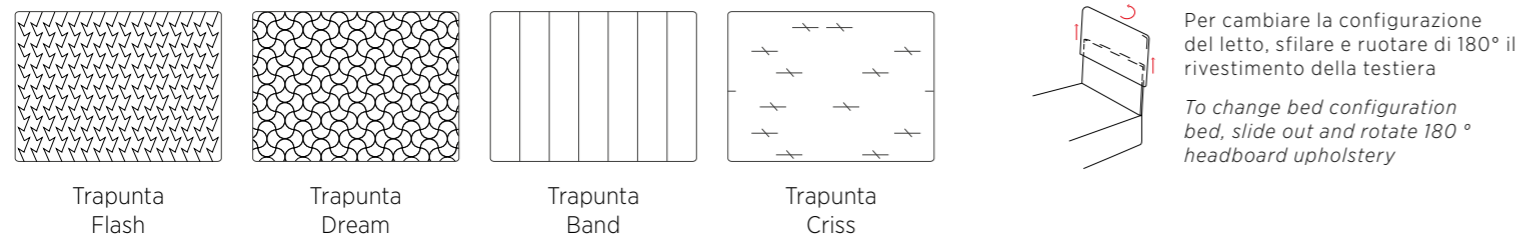

Possibili lavorazioni a trapunta per rivestimento reversibile testiera letto Clip