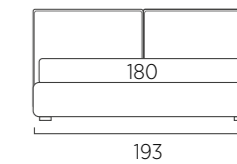

193

DI SERIE:
- piede in legno Cubic h cm 6, colore wengè
SU RICHIESTA:
- piede in legno Cubic h cm 6, colori bianco, naturale, grigio
- piede in legno Circle h cm 6, colori bianco, naturale, wengè
- ruote Carry
- ruote Roll

STANDARD:
- h 6 cm Cubic wooden feet wengè
TO ORDER:
- h 6 cm Cubic wooden feet white, natural or grey
- h 6 cm Circle wooden feet white, natural or wengè
- Carry wheels
- Roll wheels