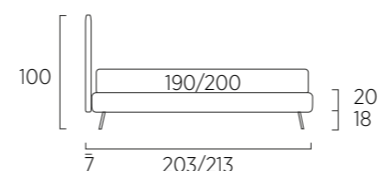

Plain Lift

DI SERIE:

- piede in legno Log h cm 18, colore wengè
- **SU RICHIESTA:**
- piede in legno Log h cm 18, colori bianco, naturale
- piede in legno Conic h cm 18, colori bianco, naturale, wengè
- piede in metallo Top h cm 18, finitura satinato, otto colori
- piede in metallo Basic, Glam, Peak, Trim, Mark e Wily h cm 18, finitura cromo, otto colori

STANDARD:

- h 18 cm Log wooden feet wengè
- **TO ORDER:**
- h 18 cm Log wooden feet white, natural colours
- h 18 cm Conic wooden feet white, natural and wengè colours
- h 18 cm Top steel feet, eight colours
- h 18 cm Basic, Glam, Peak, Trim, Mark and Wily steel feet, chrome finish, eight colours