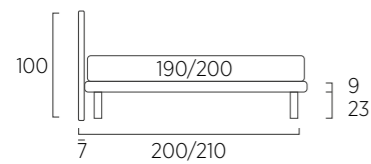

Plain Autoportante laterale dx/sx

DI SERIE:
- piede in metallo Top h cm 23, finitura satinato
SU RICHIESTA:
- piede in metallo Top h cm 23, otto colori
- piede in metallo Basic, Mark e Wily h cm 23, finitura cromo, otto colori
- ruote Disk

STANDARD:
- h 23 cm Top steel feet frosted finish
TO ORDER:
- h 23 cm Top steel feet, eight colours
- h 23 cm Basic, Mark and Wily steel feet, chrome finish, eight colours
- Disk wheels