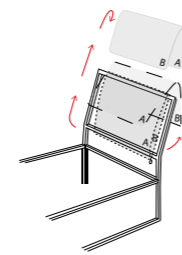

Letto Frame Double