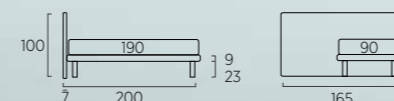

PLAIN

Letto Autoportante laterale sinistro con piede Wily in metallo colore ginestra. Materasso e guanciaie della linea Bside, completo lenzuola colore 36. Cover Love. Due cuscini decoro cm 40X40, piumotto cm 165X135.

Left sided free-standing bed with Wily feet in metal, laburnum yellow colour. Bside mattress and pillow, bedding set, colour 36. Love cover. Two decorative cushions 40X40 cm, duvet 165X135 cm.