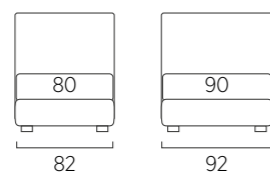

STANDARD:
- h 6 cm Cubic wooden feet wengè
TO ORDER:
- h 6 cm Cubic wooden feet white, natural or grey
- h 6 cm Circle wooden feet white, natural or wengè
- Carry wheels
- Roll wheels

Letto struttura Filo con rete