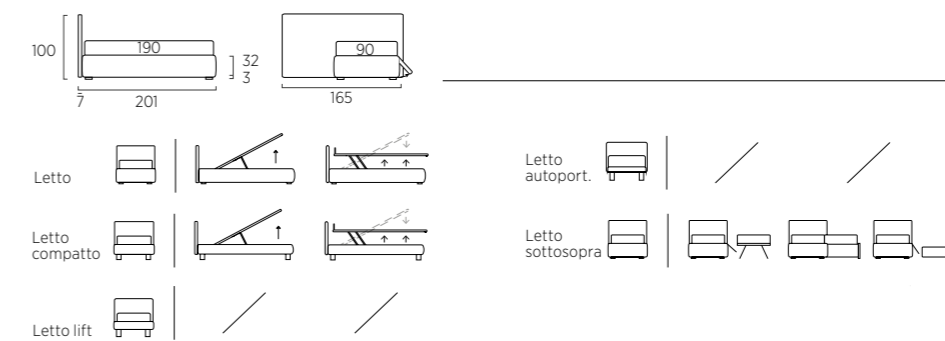

**COMPOSIZIONI
FACILI PER
VALORIZZARE
LO SPAZIO**

*EASY COMPOSITIONS TO
MAKE THE MOST OF THE
AVAILABLE SPACE*