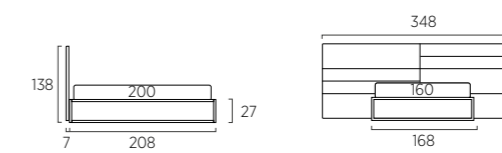

PERFETTA SINTONIA DI FINITURE E COMPLEMENTI

*A PERFECT HARMONY OF
FINISHES AND ACCESSORIES*