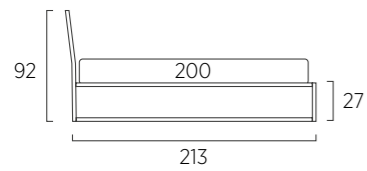

Letto Frame Double