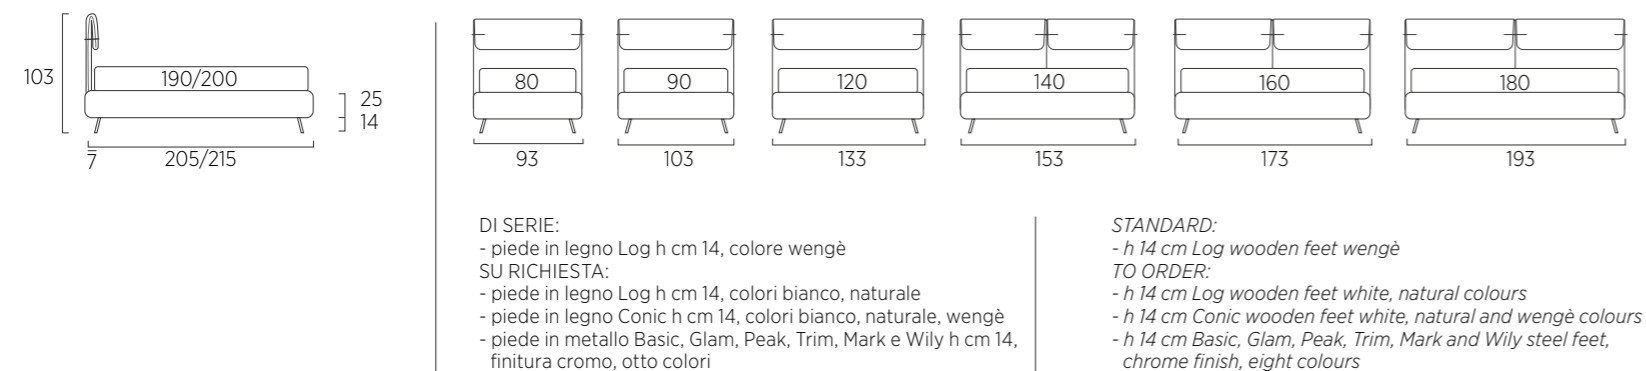

Clip Compatto