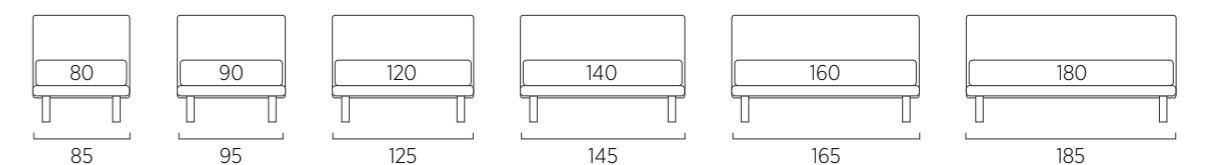

Plain Autoportante

DI SERIE:

- piede in metallo Top h cm 23, finitura satinato
- **SU RICHIESTA:**
- piede in metallo Top h cm 23, otto colori
- piede in metallo Basic, Mark e Wily h cm 23, finitura cromo, otto colori
- ruote Disk

STANDARD:

- h 23 cm Top steel feet frosted finish
- **TO ORDER:**
- h 23 cm Top steel feet, eight colours
- h 23 cm Basic, Mark and Wily steel feet, chrome finish, eight colours
- Disk wheels