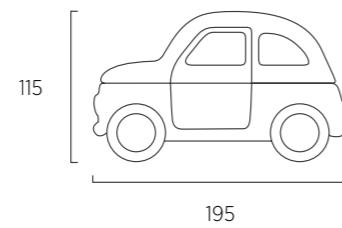

Car dx/sx

P 5