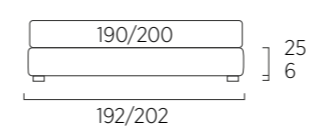

Sommier Filo

DI SERIE:

- piede in legno Cubic h cm 6, colore wengè
- SU RICHIESTA:
- piede in legno Cubic h cm 6, colori bianco, naturale, grigio
- piede in legno Circle h cm 6, colori bianco, naturale, wengè
- ruote Carry
- ruote Roll

STANDARD:

- h 6 cm Cubic wooden feet wengè
- TO ORDER:
- h 6 cm Cubic wooden feet white, natural or grey
- h 6 cm Circle wooden feet white, natural or wengè
- Carry wheels
- Roll wheels