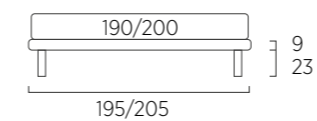

Sommier Autoportante

DI SERIE:

- piede in metallo Top h cm 23, finitura satinato
- SU RICHIESTA:
- piede in metallo Top h cm 23, otto colori
- piede in metallo Basic, Mark e Wily h cm 23, finitura cromo, otto colori
- ruote Disk

STANDARD:

- h 23 cm Top steel feet frosted finish
- TO ORDER:
- h 23 cm Top steel feet, eight colours
- h 23 cm Basic, Mark and Wily steel feet, chrome finish, eight colours
- Disk wheels