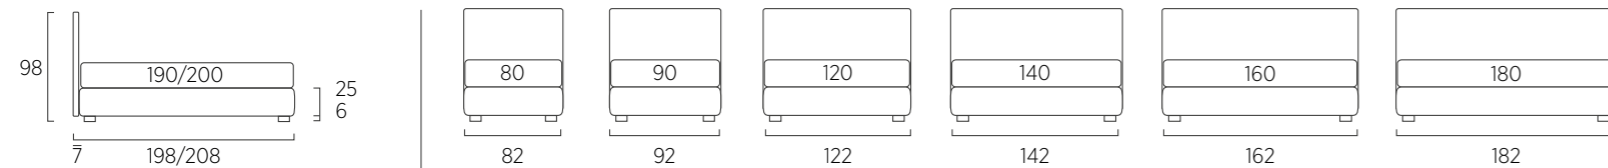

Plain Filo

* nella versione contenitore
la profondità aumenta di cm 4

* in the container version
the depth increases by 4 cm

DI SERIE:
- piede in legno Cubic h cm 6, colore wengè
SU RICHIESTA:
- piede in legno Cubic h cm 6, colori bianco, naturale, grigio
- piede in legno Circle h cm 6, colori bianco, naturale, wengè
- ruote Carry
- ruote Roll

STANDARD:
- h 6 cm Cubic wooden feet wengè
TO ORDER:
- h 6 cm Cubic wooden feet white, natural or grey
- h 6 cm Circle wooden feet white, natural or wengè
- Carry wheels
- Roll wheels