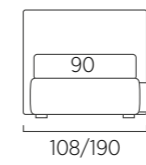

Letto Sottosopra con sistema Fast

DI SERIE:
- piede strutturale in metallo

STANDARD:
- metal structural feet