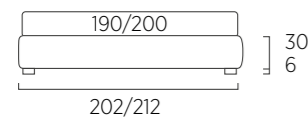

Sommier

DI SERIE:

- piede in legno Cubic h cm 6, colore wengè
- SU RICHIESTA:
- piede in legno Cubic h cm 6 colore bianco, naturale, grigio
- piede in legno Circle h cm 6 colore bianco, naturale, wengè
- ruote Carry
- ruote Roll

STANDARD:

- h 6 cm Cubic wooden feet wengè
- TO ORDER:
- h 6 cm Cubic wooden feet white, natural or grey
- h 6 cm Circle wooden feet white, natural or wengè
- Carry wheels
- Roll wheels