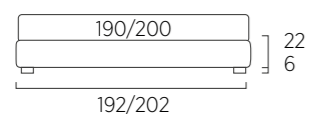

Sommier struttura Filo con rete

DI SERIE:
- piede in legno Cubic h cm 6 colore wengè
SU RICHIESTA:
- piede in legno Cubic h cm 6, colori bianco, naturale, grigio
- piede in legno Circle h cm 6, colori bianco, naturale, wengè
- ruote Carry
- ruote Roll

STANDARD:
- h 6 cm wengè Cubic wooden feet
TO ORDER:
- h 6 cm Cubic wooden feet white, natural or grey
- h 6 cm Circle wooden feet white, natural or wengè
- Carry wheels
- Roll wheels