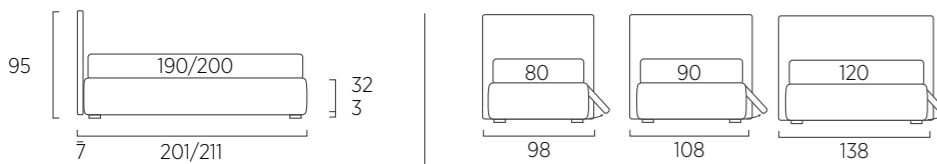

Plain Sottosopra

DI SERIE:
- piede strutturale in metallo

STANDARD:
- metal structural feet