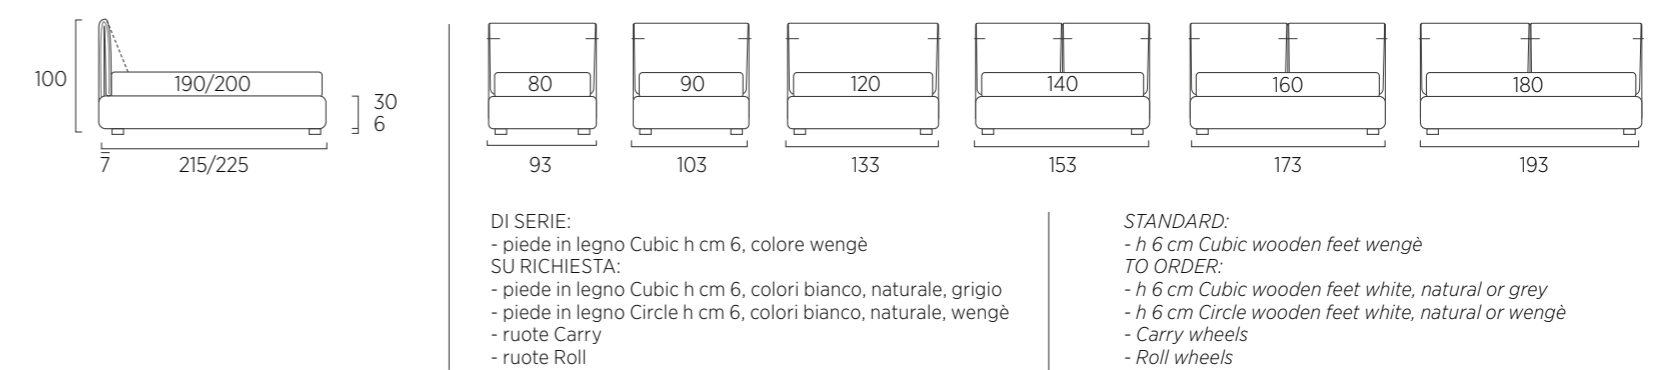

Possibili lavorazioni a trapunta per rivestimento reversibile testiera letto Clip

Clip

Clip Compatto

Clip Lift

Possibili lavorazioni a trapunta per rivestimento reversibile testiera letto Spin

Spin

Spin Compatto

Spin Lift