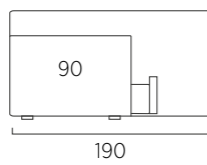

Plain Dormeuse Sottosopra con sistema Fast laterale dx/sx

DI SERIE:
- piede strutturale in metallo

STANDARD:
- metal structural feet