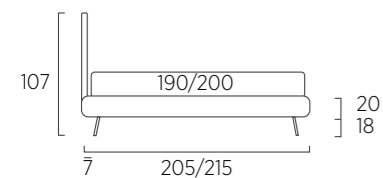

Dress Lift

DI SERIE:

- piede in legno Log h cm 18, colore wengè
- SU RICHIESTA:
- piede in legno Log h cm 18, colori bianco, naturale
- piede in legno Conic h cm 18, colori bianco, naturale, wengè
- piede in metallo Top h cm 18, finitura satinato, otto colori
- piede in metallo Basic, Glam, Peak, Trim, Mark e Wily h cm 18, finitura cromo, otto colori

STANDARD:

- h 18 cm Log wooden feet wengè
- TO ORDER:
- h 18 cm Log wooden feet white, natural colours
- h 18 cm Conic wooden feet white, natural and wengè colours
- h 18 cm Top steel feet, eight colours
- h 18 cm Basic, Glam, Peak, Trim, Mark and Wily steel feet, chrome e finish, eight colours

Testiere

I disegni si riferiscono alla misura cm 80/90 nominale, per versione matrimoniale (cm 160 - 180) vedere a pagina 122: Loop, pagina 134: Net, pagina 135: Rift