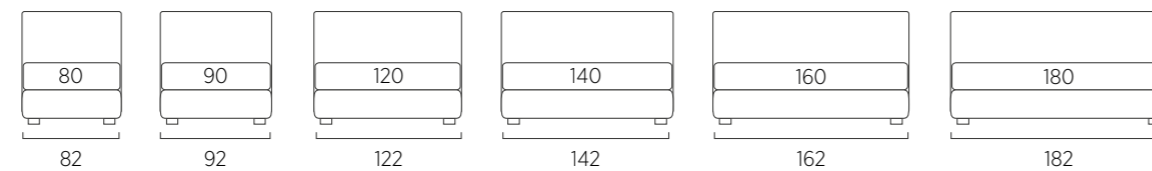

Letto Filo

* nella versione contenitore la profondità aumenta di cm 4

* in the container version the depth increases by 4 cm

DI SERIE:
- piede in legno Cubic h cm 6 colore wengè
SU RICHIESTA:
- piede in legno Cubic h cm 6, colori bianco, naturale, grigio
- piede in legno Circle h cm 6, colori bianco, naturale, wengè
- ruote Carry
- ruote Roll

STANDARD:
- h 6 cm Cubic wooden feet wengè
TO ORDER:
- h 6 cm Cubic wooden feet white, natural or grey
- h 6 cm Circle wooden feet white, natural or wengè
- Carry wheels
- Roll wheels

Letto struttura Filo con rete

DI SERIE:
- piede in legno Cubic h cm 6 colore wengè
SU RICHIESTA:
- piede in legno Cubic h cm 6, colori bianco, naturale, grigio
- piede in legno Circle h cm 6, colori bianco, naturale, wengè
- ruote Carry
- ruote Roll

STANDARD:
- h 6 cm Cubic wooden feet wengè
TO ORDER:
- h 6 cm Cubic wooden feet white, natural or grey
- h 6 cm Circle wooden feet white, natural or wengè
- Carry wheels
- Roll wheels