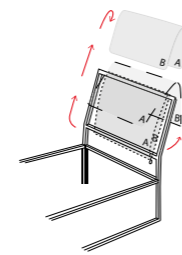

Letto Frame