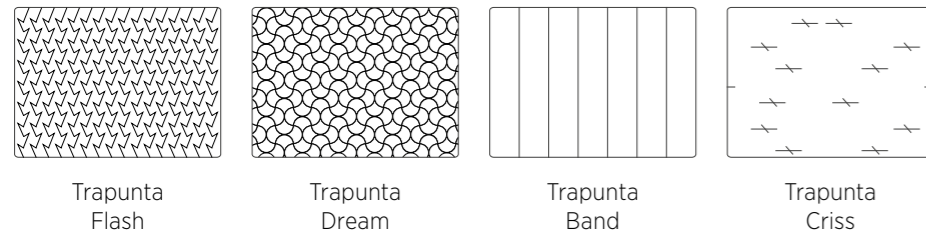

Possibili lavorazioni a trapunta per rivestimento reversibile testiera letto Frame - Frame Double - Frame Twist

Letto Frame