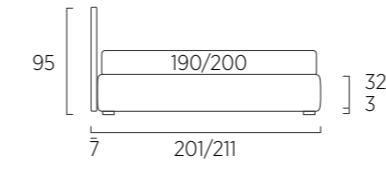

Letto Sottosopra

DI SERIE:
- piede strutturale in metallo

STANDARD:
- metal structural feet