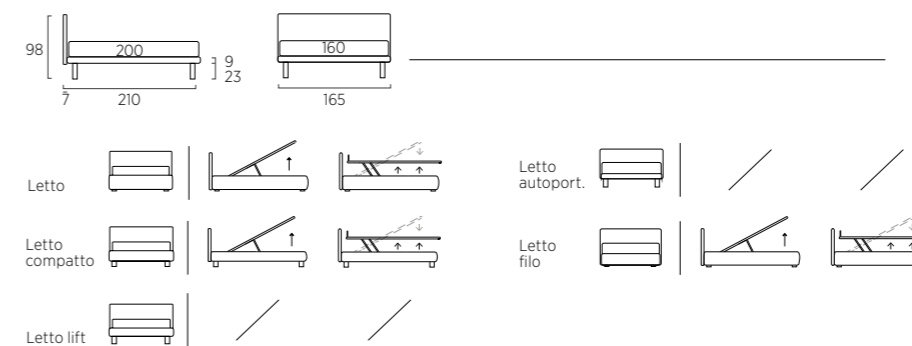

**ACCESSORI FORTEMENTE
CARATTERIZZANTI
CHE COMBINANO
FUNZIONALITÀ E DESIGN.**

*DISTINGUISHING ACCESSORIES THAT
COMBINE FUNCTIONALITY AND DESIGN.*