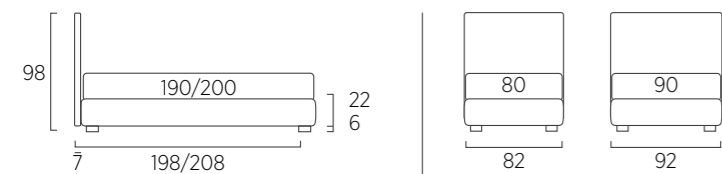

STANDARD:
- h 6 cm Cubic wooden feet wengè
TO ORDER:
- h 6 cm Cubic wooden feet white, natural or grey
- h 6 cm Circle wooden feet white, natural or wengè
- Carry wheels
- Roll wheels

Plain Struttura Filo con rete