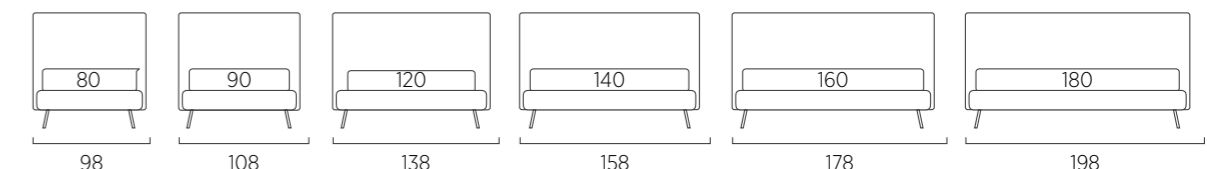

Plain Lift

DI SERIE:

- piede in legno Log h cm 18, colore wengè
- **SU RICHIESTA:**
- piede in legno Log h cm 18, colori bianco, naturale
- piede in legno Conic h cm 18, colori bianco, naturale, wengè
- piede in metallo Top h cm 18, finitura satinato, otto colori
- piede in metallo Basic, Glam, Peak, Trim, Mark e Wily h cm 18, finitura cromo, otto colori

STANDARD:

- h 18 cm Log wooden feet wengè
- **TO ORDER:**
- h 18 cm Log wooden feet white, natural colours
- h 18 cm Conic wooden feet white, natural and wengè colours
- h 18 cm Top steel feet, eight colours
- h 18 cm Basic, Glam, Peak, Trim, Mark and Wily steel feet, chrome finish, eight colours