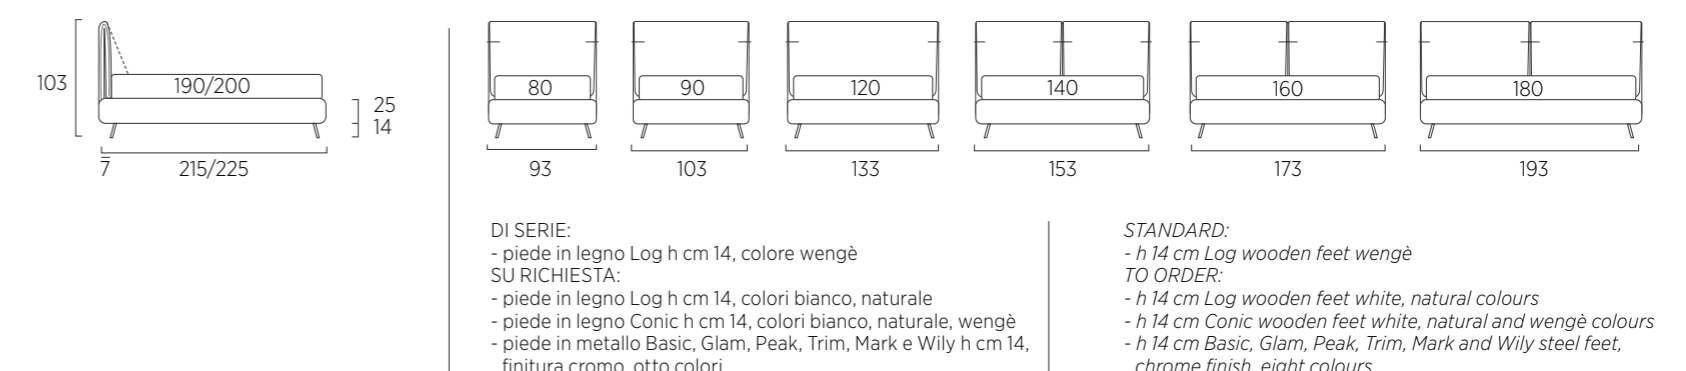

Spin Compatto