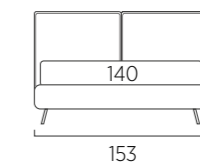

Plain Autoportante laterale dx/sx

DI SERIE:
- piede in metallo Top h cm 23, finitura satinato
SU RICHIESTA:
- piede in metallo Top h cm 23, otto colori
- piede in metallo Basic, Mark e Wily h cm 23, finitura cromo, otto colori
- ruote Disk

STANDARD:
- h 23 cm Top steel feet frosted finish
TO ORDER:
- h 23 cm Top steel feet, eight colours
- h 23 cm Basic, Mark and Wily steel feet, chrome finish, eight colours
- Disk wheels

Plain Sottosopra laterale dx/sx

DI SERIE:
- piede strutturale in metallo

STANDARD:
- metal structural feet

Plain Sottosopra con sistema Fast laterale dx/sx

DI SERIE:
- piede strutturale in metallo

STANDARD:
- metal structural feet

Plain Dormeuse Sottosopra con sistema Fast laterale dx/sx

DI SERIE:
- piede strutturale in metallo

STANDARD:
- metal structural feet

Possibili lavorazioni a trapunta per rivestimento reversibile testiera letto Twist

Per cambiare la configurazione del letto, sfilare e ruotare di 180° il rivestimento della testiera

To change bed configuration bed, slide out and rotate 180° headboard upholstery

Twist

93

103

133

153

173

193

DI SERIE:
- piede in legno Cubic h cm 6, colore wengè
SU RICHIESTA:
- piede in legno Cubic h cm 6, colori bianco, naturale, grigio
- piede in legno Circle h cm 6, colori bianco, naturale, wengè
- ruote Carry
- ruote Roll

STANDARD:
- h 6 cm Cubic wooden feet wengè
TO ORDER:
- h 6 cm Cubic wooden feet white, natural or grey
- h 6 cm Circle wooden feet white, natural or wengè
- Carry wheels
- Roll wheels

Twist Compatto

93

103

133

153

173

193

DI SERIE:
- piede in legno Log h cm 14, colore wengè
SU RICHIESTA:
- piede in legno Log h cm 14, colori bianco, naturale
- piede in legno Conic h cm 14, colori bianco, naturale, wengè
- piede in metallo Basic, Glam, Peak, Trim, Mark e Wily h cm 14, finitura cromo, otto colori