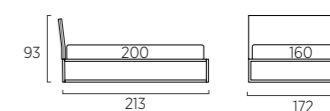

**COMBINAZIONI
D'EFFETTO**

COMBINATIONS
THAT MAKE AN IMPACT