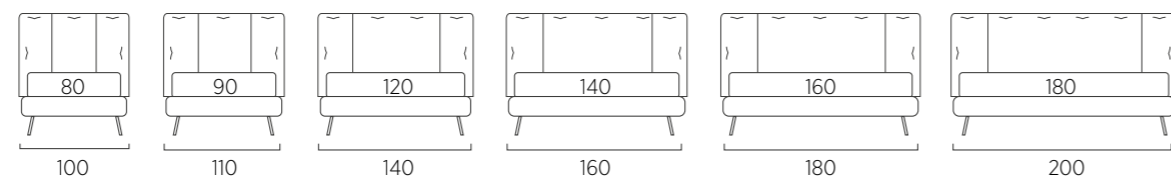

Dress Lift

DI SERIE:

- piede in legno Log h cm 18, colore wengè
- SU RICHIESTA:
- piede in legno Log h cm 18, colori bianco, naturale
- piede in legno Conic h cm 18, colori bianco, naturale, wengè
- piede in metallo Top h cm 18, finitura satinato, otto colori
- piede in metallo Basic, Glam, Peak, Trim, Mark e Wily h cm 18, finitura cromo, otto colori

STANDARD:

- h 18 cm Log wooden feet wengè
- TO ORDER:
- h 18 cm Log wooden feet white, natural colours
- h 18 cm Conic wooden feet white, natural and wengè colours
- h 18 cm Top steel feet, eight colours
- h 18 cm Basic, Glam, Peak, Trim, Mark and Wily steel feet, chrome e finish, eight colours

Testiere

I disegni si riferiscono alla misura cm 80/90 nominale, per versione matrimoniale (cm 160 - 180) vedere a pagina 122: Loop, pagina 134: Net, pagina 135: Rift

Letto