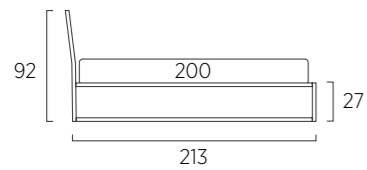

Letto Frame