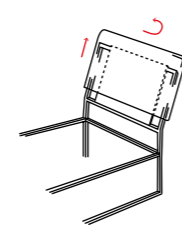

Letto Frame Twist