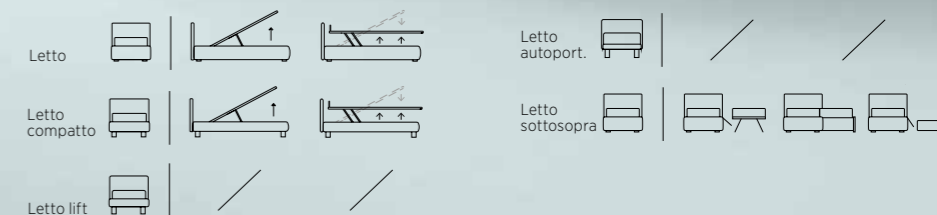

PLAIN

Letto Autoportante laterale sinistro con piede Wily in metallo colore ginestra. Materasso e guanciaie della linea Bside, completo lenzuola colore 36. Cover Love. Due cuscini decoro cm 40X40, piumotto cm 165X135.

Left sided free-standing bed with Wily feet in metal, laburnum yellow colour. Bside mattress and pillow, bedding set, colour 36. Love cover. Two decorative cushions 40X40 cm, duvet 165X135 cm.