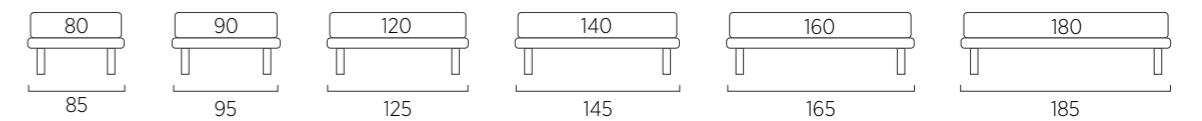

Sommier Autoportante

DI SERIE:

- piede in metallo Top h cm 23, finitura satinato
- SU RICHIESTA:
- piede in metallo Top h cm 23, otto colori
- piede in metallo Basic, Mark e Wily h cm 23, finitura cromo, otto colori
- ruote Disk

STANDARD:

- h 23 cm Top steel feet frosted finish
- TO ORDER:
- h 23 cm Top steel feet, eight colours
- h 23 cm Basic, Mark and Wily steel feet, chrome finish, eight colours
- Disk wheels