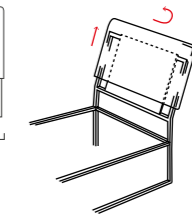

Letto Frame Dress