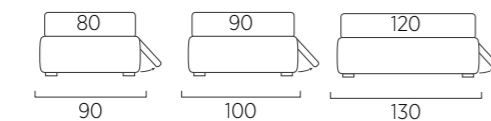

Sommier Sottosopra

DI SERIE:
- piede strutturale in metallo

STANDARD:
- metal structural feet