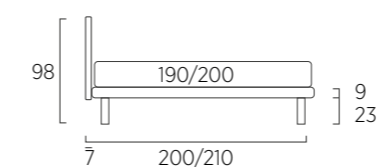

Plain Autoportante

DI SERIE:

- piede in metallo Top h cm 23, finitura satinato
- **SU RICHIESTA:**
- piede in metallo Top h cm 23, otto colori
- piede in metallo Basic, Mark e Wily h cm 23, finitura cromo, otto colori
- ruote Disk

STANDARD:

- h 23 cm Top steel feet frosted finish
- **TO ORDER:**
- h 23 cm Top steel feet, eight colours
- h 23 cm Basic, Mark and Wily steel feet, chrome finish, eight colours
- Disk wheels