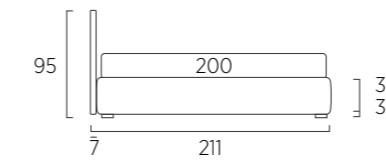

Letto Sottosopra con sistema Fast

DI SERIE:
- piede strutturale in metallo

STANDARD:
- metal structural feet