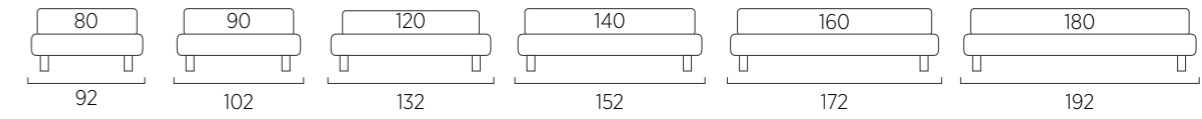

Sommier Lift

DI SERIE:

- piede in legno Cubic h cm 18, colore wengè
- SU RICHIESTA:
- piede in legno Cubic h cm 18, colori bianco, naturale, grigio
- piede in legno Conic, Log h cm 18, colori bianco, naturale, wengè
- piede in metallo Top h cm 18, finitura satinato, otto colori
- piede in metallo Basic, Glam, Peak, Trim, Mark e Wily h cm 18, finitura cromo, otto colori

STANDARD:

- h 18 cm Cubic wooden feet, wenge color
- TO ORDER:
- h 18 cm Cubic wooden feet. White, natural and grey colours
- h 18 cm Conic and Log wooden feet. White, natural and wenge colours
- h 18 cm Top steel feet, frosted finish, eight colours
- h 18 cm Basic, Glam, Peak, Trim, Mark and Wily steel feet, chrome finish, eight colours