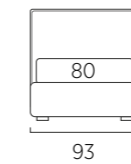

Plain Autoportante laterale dx/sx

DI SERIE:
- piede in metallo Top h cm 23, finitura satinato
SU RICHIESTA:
- piede in metallo Top h cm 23, otto colori
- piede in metallo Basic, Mark e Wily h cm 23, finitura cromo, otto colori
- ruote Disk

STANDARD:
- h 23 cm Top steel feet frosted finish
TO ORDER:
- h 23 cm Top steel feet, eight colours
- h 23 cm Basic, Mark and Wily steel feet, chrome finish, eight colours
- Disk wheels

Plain Sottosopra laterale dx/sx

DI SERIE:
- piede strutturale in metallo

STANDARD:
- metal structural feet

Plain Sottosopra con sistema Fast laterale dx/sx

DI SERIE:
- piede strutturale in metallo

STANDARD:
- metal structural feet

Plain Dormeuse Sottosopra con sistema Fast laterale dx/sx

DI SERIE:
- piede strutturale in metallo

STANDARD:
- metal structural feet

Possibili lavorazioni a trapunta per rivestimento reversibile testiera letto Twist

Per cambiare la configurazione del letto, sfilare e ruotare di 180° il rivestimento della testiera

To change bed configuration bed, slide out and rotate 180° headboard upholstery

Twist

93

103

133

153

173

193

DI SERIE:
- piede in legno Cubic h cm 6, colore wengè
SU RICHIESTA:
- piede in legno Cubic h cm 6, colori bianco, naturale, grigio
- piede in legno Circle h cm 6, colori bianco, naturale, wengè
- ruote Carry
- ruote Roll

STANDARD:
- h 6 cm Cubic wooden feet wengè
TO ORDER:
- h 6 cm Cubic wooden feet white, natural or grey
- h 6 cm Circle wooden feet white, natural or wengè
- Carry wheels
- Roll wheels

Twist Compatto

93

103

133

153

173

193

DI SERIE:
- piede in legno Log h cm 14, colore wengè
SU RICHIESTA:
- piede in legno Log h cm 14, colori bianco, naturale
- piede in legno Conic h cm 14, colori bianco, naturale, wengè
- piede in metallo Basic, Glam, Peak, Trim, Mark e Wily h cm 14, finitura cromo, otto colori