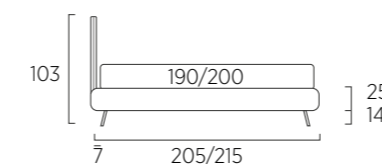

STANDARD:
- h 6 cm Cubic wooden feet wengè
TO ORDER:
- h 6 cm Cubic wooden feet white, natural or grey
- h 6 cm Circle wooden feet white, natural or wengè
- Carry wheels
- Roll wheels

Twist Compatto

93

103