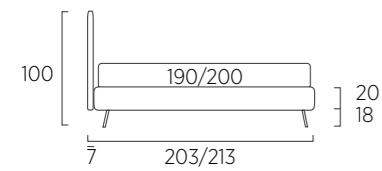

Letto Lift

DI SERIE:
- piede in legno Log h cm 18, colore wengè
SU RICHIESTA:
- piede in legno Log h cm 18, colori bianco, naturale
- piede in legno Conic h cm 18, colori bianco, naturale, wengè
- piede in metallo Top h cm 18, finitura satinato, otto colori
- piede in metallo Basic, Glam, Peak, Trim, Mark e Wily h cm 18, finitura cromo, otto colori

STANDARD:
- h 18 cm Log wooden feet wengè
TO ORDER:
- h 18 cm Log wooden feet white, natural colours
- h 18 cm Conic wooden feet white, natural and wengè colours
- h 18 cm Top steel feet, eight colours
- h 18 cm Basic, Glam, Peak, Trim, Mark and Wily steel feet, chrome finish, eight colours