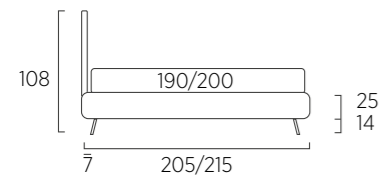

STANDARD:

- h 6 cm Cubic wooden feet wengè
- TO ORDER:
- h 6 cm Cubic wooden feet white, natural or grey
- h 6 cm Circle wooden feet white, natural or wengè
- Carry wheels
- Roll wheels

Dress Compatto

DI SERIE: