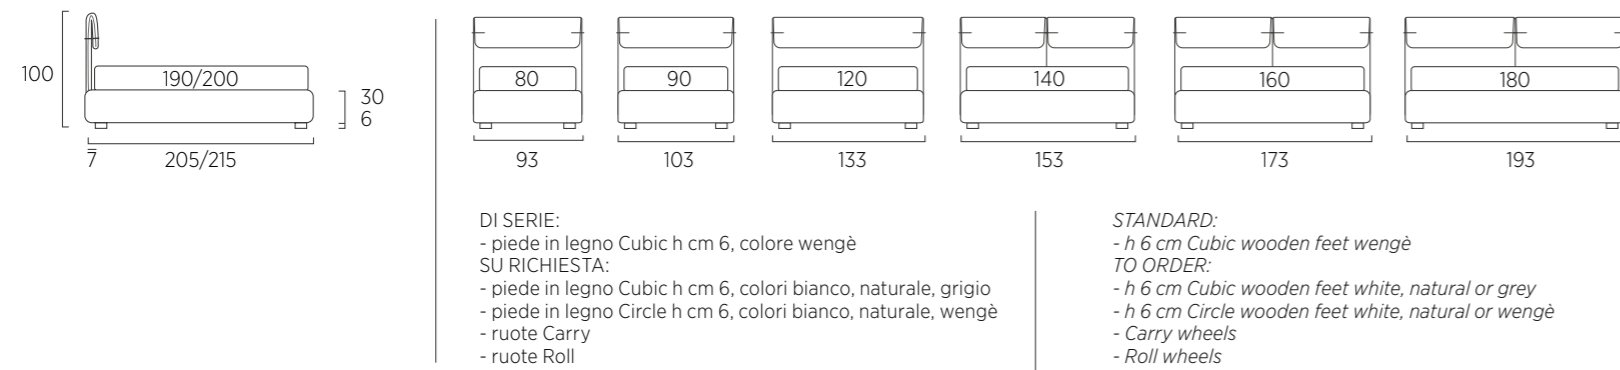

Possibili lavorazioni a trapunta per rivestimento reversibile testiera letto Clip

Clip

Clip Compatto

Clip Lift

Possibili lavorazioni a trapunta per rivestimento reversibile testiera letto Spin

Spin

Spin Compatto

Spin Lift