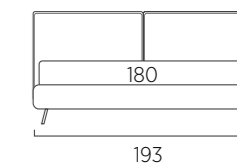

193

DI SERIE:
- piede in legno Log h cm 14, colore wengè
SU RICHIESTA:
- piede in legno Log h cm 14, colori bianco, naturale
- piede in legno Conic h cm 14, colori bianco, naturale, wengè
- piede in metallo Basic, Glam, Peak, Trim, Mark e Wily h cm 14, finitura cromo, otto colori

STANDARD:
- h 14 cm Log wooden feet wengè
TO ORDER:
- h 14 cm Log wooden feet white, natural colours
- h 14 cm Conic wooden feet white, natural and wengè colours
- h 14 cm Basic, Glam, Peak, Trim, Mark and Wily steel feet, chrome finish, eight colours