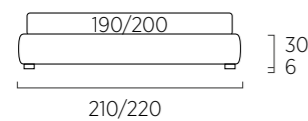

STANDARD:

- h 6 cm Cubic wooden feet wengè
- TO ORDER:
- h 6 cm Cubic wooden feet white, natural or grey
- h 6 cm Circle wooden feet white, natural or wengè
- Carry wheels
- Roll wheels

Sommier Large

DI SERIE: