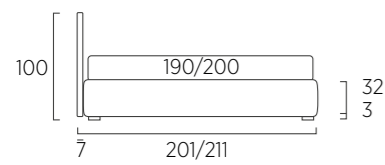

Plain Sottosopra laterale dx/sx

DI SERIE:
- piede strutturale in metallo

STANDARD:
- metal structural feet