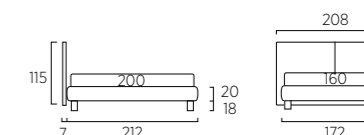

PANNELLI WALL

Due cm 104 H 115 con trapunta Dream.
Sommier Lift con piede Basic in metallo colore polvere. Materasso e guanciali della linea Bside, completo lenzuola colore 243 e 280. Due cuscini decoro cm 60X30 e due cuscini decoro cm 40X40, piumotto cm 165X65, plaid Morfeo colore 1000.

*Two 104XH 115 cm with Dream quilting.
Lift divan bed with Basic feet in metal, dusty grey colour. Bside mattress and pillows, bedding set, colours 243 and 280. Two decorative cushions 60X30 cm and two decorative cushions 40X40 cm, duvet 165X65 cm, Morfeo blanket, colour 1000.*

Tavolini Taki H cm 38 e H cm 48 colore seta.
Poltroncina Peggy e cuscino decoro cm 40X40.

*Taki occasional table H 38 cm and H 48 cm, silk colour.
Peggy armchair and decorative cushion 40X40 cm.*

LAVORAZIONI A TRAPUNTA IL VALORE AGGIUNTO

QUILTING
THE ADDED VALUE