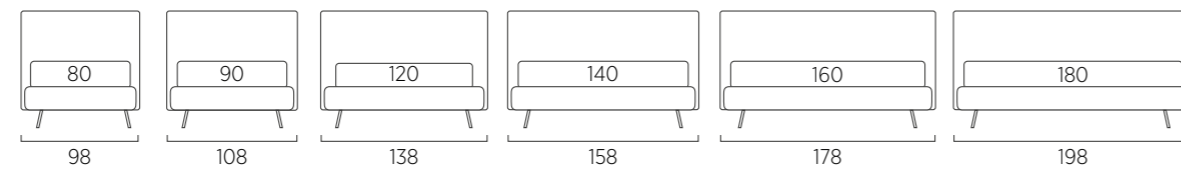

Letto Lift

DI SERIE:
- piede in legno Log h cm 18, colore wengè
SU RICHIESTA:
- piede in legno Log h cm 18, colori bianco, naturale
- piede in legno Conic h cm 18, colori bianco, naturale, wengè
- piede in metallo Top h cm 18, finitura satinato, otto colori
- piede in metallo Basic, Glam, Peak, Trim, Mark e Wily h cm 18, finitura cromo, otto colori

STANDARD:
- h 18 cm Log wooden feet wengè
TO ORDER:
- h 18 cm Log wooden feet white, natural colours
- h 18 cm Conic wooden feet white, natural and wengè colours
- h 18 cm Top steel feet, eight colours
- h 18 cm Basic, Glam, Peak, Trim, Mark and Wily steel feet, chrome finish, eight colours