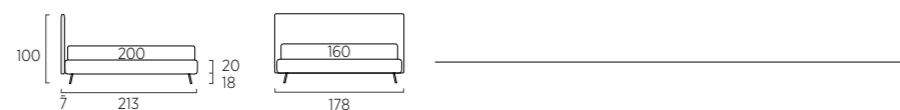

BUBBLES

Letto Lift con piede Trim in metallo colore polvere.
Materasso e guanciali della linea Bside, completo lenzuola colore 37 e 188. Due cuscini decoro cm 40X40 e cuscino decoro cm 60X30, piumotto cm 165X65, plaid Pantelleria colore 09.
Pouff Fun Ce.

*Lift bed with Trim feet in metal, dusty grey colour.
Bside mattress and pillows, bedding set, colours 37 and 188.
Two decorative cushions 40X40 cm and decorative cushion 60X30 cm, duvet 165X65, Pantelleria blanket, colour 09.
Fun Ce footstool.*