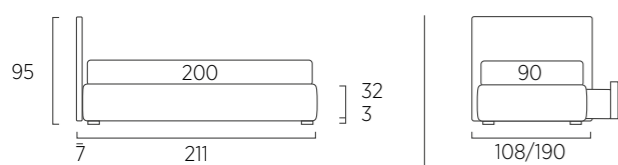

Plain Sottosopra con sistema Fast

DI SERIE:
- piede strutturale in metallo

STANDARD:
- metal structural feet