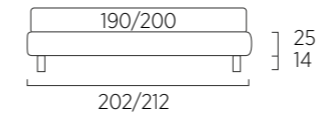

Sommier Compatto

DI SERIE:

- piede in legno Cubic h cm 14, colore wengè
- SU RICHIESTA:
- piede in legno Cubic h cm 14, colore bianco, naturale, grigio
- piede in legno Conic, Log, h cm 14, colore bianco, naturale, wengè
- piede in metallo Basic Glam, Peak, Trim, Mark, Wily h cm 14 finitura cromo, otto colori

STANDARD:

- h 14 cm Cubic wooden feet, wenge color
- TO ORDER:
- h 14 cm Cubic wooden feet. White, natural and grey colours
- h 14 cm Conic, Log wooden feet. White, natural and wenge colours
- h 14 cm Basic, Glam, Peak, Trim, Mark and Wily steel feet, chrome finish, eight colours