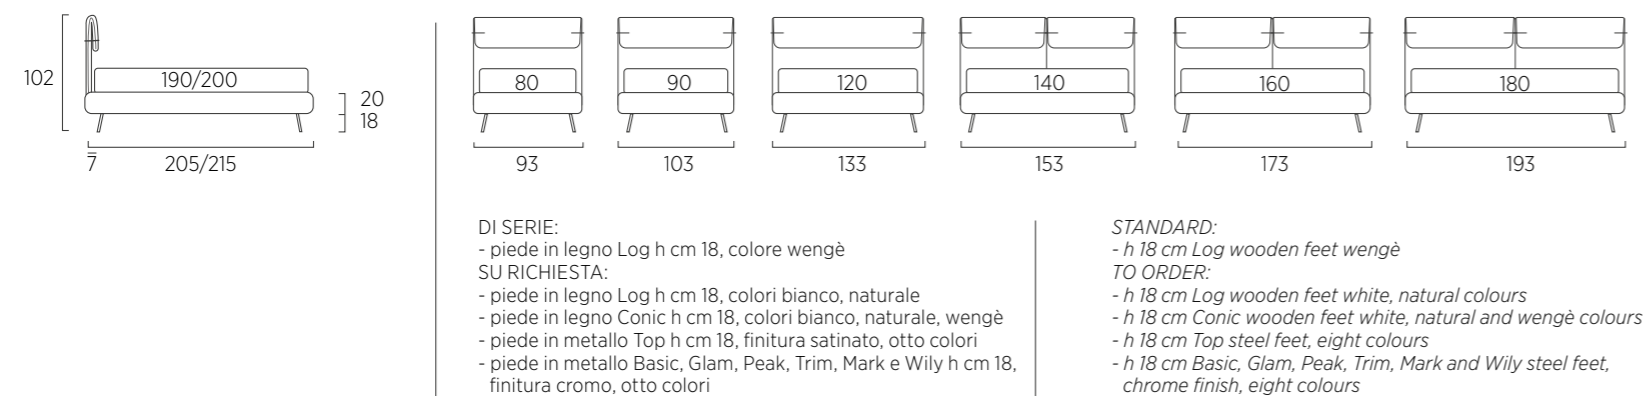

Possibili lavorazioni a trapunta per rivestimento reversibile testiera letto Clip

Clip

Clip Compatto

Clip Lift

Possibili lavorazioni a trapunta per rivestimento reversibile testiera letto Spin

Spin

Spin Compatto

Spin Lift