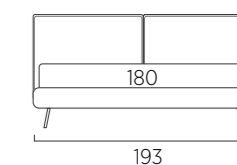

193

DI SERIE:
- piede in legno Log h cm 18, colore wengè
SU RICHIESTA:
- piede in legno Log h cm 18, colori bianco, naturale
- piede in legno Conic h cm 18, colori bianco, naturale, wengè
- piede in metallo Top h cm 18, finitura satinato, otto colori
- piede in metallo Basic, Glam, Peak, Trim, Mark e Wily h cm 18, finitura cromo, otto colori

STANDARD:
- h 18 cm Log wooden feet wengè
TO ORDER:
- h 18 cm Log wooden feet white, natural colours
- h 18 cm Conic wooden feet white, natural and wengè colours
- h 18 cm Top steel feet, eight colours
- h 18 cm Basic, Glam, Peak, Trim, Mark and Wily steel feet, chrome finish, eight colours