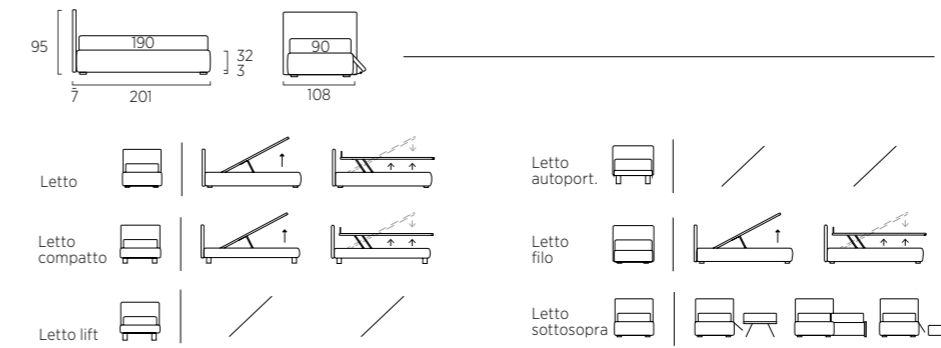

LETTI SOTTOSOPRA: UN LETTO IN PIÙ CON IL SECONDO LETTO ESTRAIBILE

I letti Sottosopra della collezione si possono scegliere con secondo letto estraibile (con rete Ciack, Yuki, Doli), che può essere affiancato raggiungendo la stessa altezza tra i letti. Il letto principale può essere completato con i materassi della linea Bside, il secondo, estraibile, con quelli classificati ad altezza ridotta (h cm 16). Scegliendo entrambi i materassi con quest'ultima tipologia (h cm 16), i piani letto saranno allo stesso livello.

UPSIDE-DOWN BEDS: AN EXTRA BED WITH THE ADDITIONAL PULL-OUT BED

The collection's Upside-down beds are available with a second pull-out bed (with the Ciack, Yuki or Doli slatted base), which can be placed side by side, reaching the same height between the beds. The main bed can be paired with the mattresses available in the Bside line, while the second pull-out bed can be used with low-height mattresses (H cm 16). Choosing a low-height mattress (H 16 cm) for both, the two beds are at the same level.