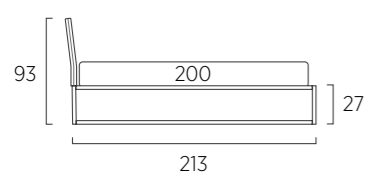

Letto Frame Twist