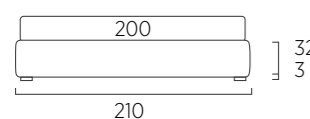

Sommier Sottosopra con sistema Fast

DI SERIE:
- piede strutturale in metallo

STANDARD:
- metal structural feet