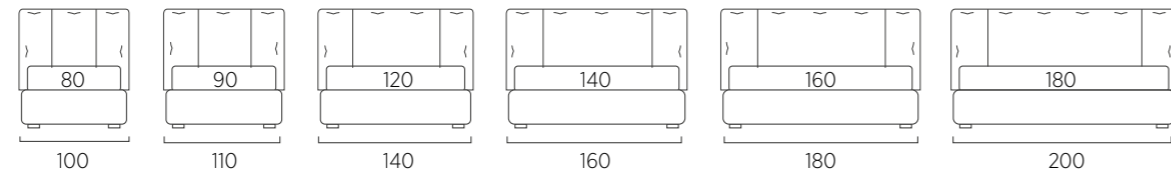

Dress

DI SERIE:

- piede in legno Cubic h cm 6, colore wengè
- SU RICHIESTA:
- piede in legno Cubic h cm 6, colori bianco, naturale, grigio
- piede in legno Circle h cm 6, colori bianco, naturale, wengè
- ruote Carry
- ruote Roll

STANDARD:

- h 6 cm Cubic wooden feet wengè
- TO ORDER:
- h 6 cm Cubic wooden feet white, natural or grey
- h 6 cm Circle wooden feet white, natural or wengè
- Carry wheels
- Roll wheels