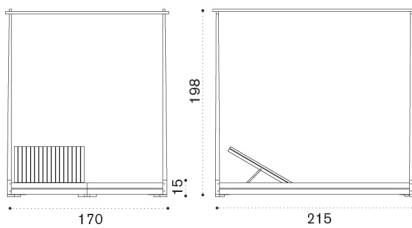

Rain cover

Ethi-Care

Lounge bed with curtains

Item

Description

	EZALT1S00T1	Teak + stainless steel + curtains
	EZCUJALA1	2 mattresses, ivory, D 76 L 198 H 8,5
	EZCUJALA12	2 mattresses, dove grey, D 76 L 198 H 8,5

→ 91 | 3 boxes 2X 220X89X21H 44 Kg + 1X 21X26X213H 21 Kg + kit tende 5 Kg + 1 box cushion 70X166X36H 11 Kg

Sun lounger

	EZLES00T1	Teak + stainless steel
	EZCULEA1	Mattress, ivory, H 8,5 D 76 L 198
	EZCULEA12	Mattress, grey, H 8,5 D 76 L 198
	COVER138	Rain cover 211 x 81 h20

→ 37 | 1 box 220X89X21H 44 Kg + 1 box cushion 70X166X18H 5,5 Kg