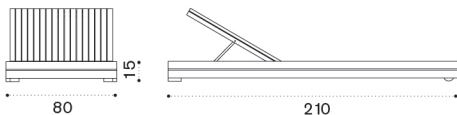

Rain cover

Ethi-Care

Lounge bed with curtains

Item

Description

	EZALT1S00T1	Teak + stainless steel + curtains
	EZCUJALA1	2 mattresses, ivory, D 76 L 198 H 8,5
	EZCUJALA12	2 mattresses, dove grey, D 76 L 198 H 8,5

→ 91 | 3 boxes 2X 220X89X21H 44 Kg + 1X 21X26X213H 21 Kg + kit tende 5 Kg + 1 box cushion 70X166X36H 11 Kg

Sun lounger

	EZLES00T1	Teak + stainless steel
	EZCULEA1	Mattress, ivory, H 8,5 D 76 L 198
	EZCULEA12	Mattress, grey, H 8,5 D 76 L 198
	COVER138	Rain cover 211 x 81 h20