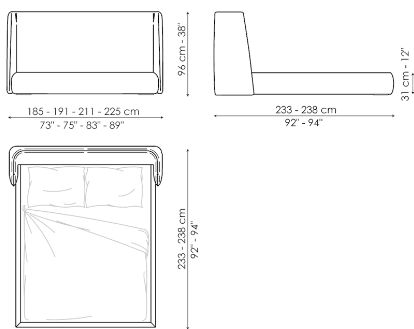

## Basket

Width: 185-191-211-225cm

Depth: 233-238cm

Height: 96cm

## Basket open

Width: 186-192-212-226cm

Depth: 233-238cm

Height: 96cm

## Basket plus

Width: 185-191-211-225cm

Depth: 233-238cm

Height: 96cm

## Basket plus open

Width: 186-192-212-226cm

Depth: 233-238cm

Height: 96cm