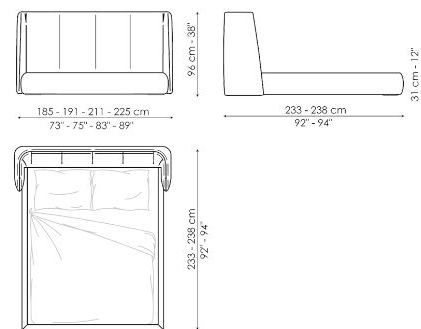

## Basket

Width: 185-191-211-225cm

Depth: 233-238cm

Height: 96cm

## Basket open

Width: 186-192-212-226cm

Depth: 233-238cm

Height: 96cm

## Basket plus

Width: 185-191-211-225cm

Depth: 233-238cm

Height: 96cm

## Basket plus open

Width: 186-192-212-226cm

Depth: 233-238cm

Height: 96cm