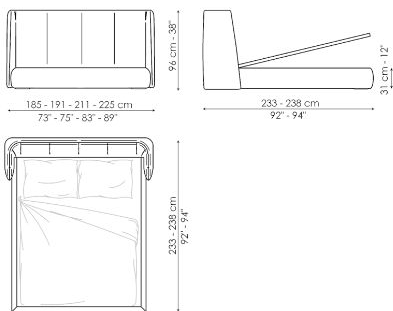

## Basket

Width: 185-191-211-225cm

Depth: 233-238cm

Height: 96cm

## Basket open

Width: 186-192-212-226cm

Depth: 233-238cm

Height: 96cm

## Basket plus

Width: 185-191-211-225cm

Depth: 233-238cm

Height: 96cm

## Basket plus open

Width: 186-192-212-226cm

Depth: 233-238cm

Height: 96cm