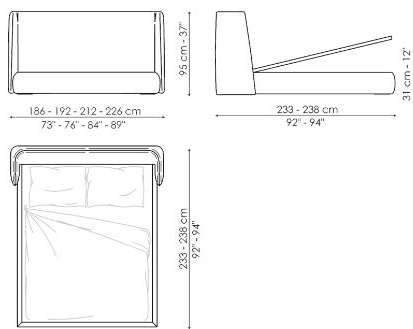

## Basket

Width: 185-191-211-225cm

Depth: 233-238cm

Height: 96cm

## Basket open

Width: 186-192-212-226cm

Depth: 233-238cm

Height: 96cm

## Basket plus

Width: 185-191-211-225cm

Depth: 233-238cm

Height: 96cm

## Basket plus open

Width: 186-192-212-226cm

Depth: 233-238cm

Height: 96cm