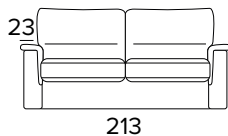

Oven baked epoxy resin

Completely removable cover sofa

Decò pillows as an option

Mattress New Moon series in expanded polyurethane density 30Kg/m³. The side band of the mattress is made with highly breathable 3D fabric for a perfect ventilation of the mattress. Fabric: 100% polyester. Mattress thickness: 17 cm

DIVANO LETTO 2 POSTI
2 SEATER SOFA BED

BRACCIOLO / ARMREST
TIPO A

BRACCIOLO / ARMREST
TIPO C

MATERASSO / MATTRESS
CM 120x190 / H 17

DIVANO LETTO 3 POSTI
3 SEATER SOFA BED

BRACCIOLO / ARMREST
TIPO A

BRACCIOLO / ARMREST
TIPO C

MATERASSO / MATTRESS
CM 140x190 / H 17

DIVANO LETTO MAXI
MAXI SEATER SOFA BED

BRACCIOLO / ARMREST
TIPO A

BRACCIOLO / ARMREST
TIPO C

MATERASSO / MATTRESS
CM 160x190 / H 17

TERMINALE 2 POSTI LETTO DX O SX
2 SEATER MODULAR SOFA BED RIGHT OR LEFT

BRAC. / ARMR.
TIPO A SX / LEFT

BRAC. / ARMR.
TIPO A DX / RIGHT

BRAC. / ARMR.
TIPO C SX / LEFT

BRAC. / ARMR.
TIPO C DX / RIGHT

MATERASSO / MATTRESS
CM 120x190 / H 17

TERMINALE 3 POSTI LETTO DX O SX
3 SEATER MODULAR SOFA BED RIGHT OR LEFT