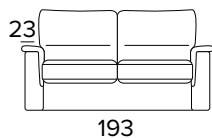

Mechanism Bi-EASY

Fold mechanism allowing to open the sofa in just one rotation maintaining seat and back cushion attached to the bed base

Standard electro-welded bed base with elastic belts on the seats area and optional slatted base

Oven baked epoxy resin

Completely removable cover sofa

Decò pillows as an option

Mattress New Moon series in expanded polyurethane density 30Kg/m³. The side band of the mattress is made with highly breathable 3D fabric for a perfect ventilation of the mattress. Fabric: 100% polyester. Mattress thickness: 17 cm

DIVANO LETTO 2 POSTI
2 SEATER SOFA BED

BRACCIOLO / ARMREST
TIPO A

BRACCIOLO / ARMREST
TIPO C

MATERASSO / MATTRESS
CM 120x190 / H 17

DIVANO LETTO 3 POSTI
3 SEATER SOFA BED

BRACCIOLO / ARMREST
TIPO A

BRACCIOLO / ARMREST
TIPO C