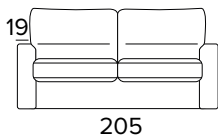

Oven baked epoxy resin

Completely removable cover sofa

Decò pillows as an option

Mattress New Moon series in expanded polyurethane density 30Kg/m³. The side band of the mattress is made with highly breathable 3D fabric for a perfect ventilation of the mattress. Fabric: 100% polyester. Mattress thickness: 17 cm

DIVANO LETTO 2 POSTI
2 SEATER SOFA BED

BRACCIOLO / ARMREST
TIPO A

BRACCIOLO / ARMREST
TIPO C

MATERASSO / MATTRESS
CM 120x190 / H 17

DIVANO LETTO 3 POSTI
3 SEATER SOFA BED

BRACCIOLO / ARMREST
TIPO A

BRACCIOLO / ARMREST
TIPO C

MATERASSO / MATTRESS
CM 140x190 / H 17

DIVANO LETTO MAXI
MAXI SEATER SOFA BED

BRACCIOLO / ARMREST
TIPO A

BRACCIOLO / ARMREST
TIPO C

MATERASSO / MATTRESS
CM 160x190 / H 17

TERMINALE 2 POSTI LETTO DX O SX
2 SEATER MODULAR SOFA BED RIGHT OR LEFT