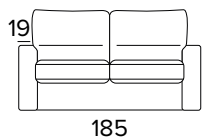

Oven baked epoxy resin

Completely removable cover sofa

Decò pillows as an option

Mattress New Moon series in expanded polyurethane density 30Kg/m³. The side band of the mattress is made with highly breathable 3D fabric for a perfect ventilation of the mattress. Fabric: 100% polyester. Mattress thickness: 17 cm

DIVANO LETTO 2 POSTI
2 SEATER SOFA BED

BRACCIOLO / ARMREST
TIPO A

BRACCIOLO / ARMREST
TIPO C

MATERASSO / MATTRESS
CM 120x190 / H 17

DIVANO LETTO 3 POSTI
3 SEATER SOFA BED

BRACCIOLO / ARMREST
TIPO A

BRACCIOLO / ARMREST
TIPO C

MATERASSO / MATTRESS
CM 140x190 / H 17

DIVANO LETTO MAXI
MAXI SEATER SOFA BED

BRACCIOLO / ARMREST
TIPO A

BRACCIOLO / ARMREST
TIPO C

MATERASSO / MATTRESS
CM 160x190 / H 17

TERMINALE 2 POSTI LETTO DX O SX
2 SEATER MODULAR SOFA BED RIGHT OR LEFT