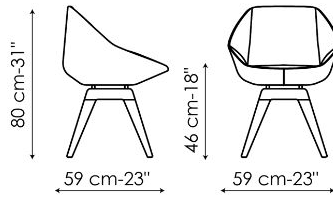

## Stone - metal base

Width: 59cm

Depth: 59cm

Height: 80cm

## Stone

Width: 59cm

Depth: 59cm

Height: 80cm

## Stone - swivel base

Width: 59cm

Depth: 59cm

Height: 80cm