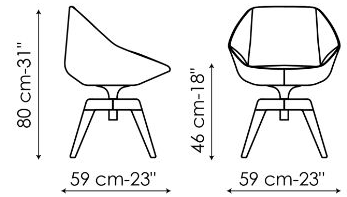

## Stone - metal base

Width: 59cm

Depth: 59cm

Height: 80cm

## Stone

Width: 59cm

Depth: 59cm

Height: 80cm

## Stone - swivel base

Width: 59cm

Depth: 59cm

Height: 80cm