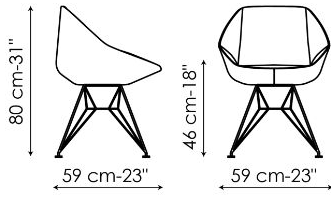

## Stone - metal base

Width: 59cm

Depth: 59cm

Height: 80cm

## Stone

Width: 59cm

Depth: 59cm

Height: 80cm

## Stone - swivel base

Width: 59cm

Depth: 59cm

Height: 80cm