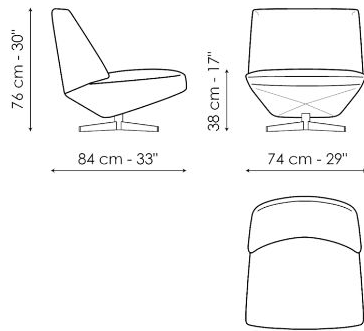

harmonious geometries, recalls the nostalgic spirit of Italian mid-century modernism. The combined seat-backrest sits on a metal structure with an aesthetically light design. The Sleek armchair is available in two versions: with swivel base or with four feet.

## Sleek - feet

Width: 74cm  
Depth: 84cm  
Height: 76cm

## Sleek - swivel base

Width: 74cm  
Depth: 84cm  
Height: 76cm