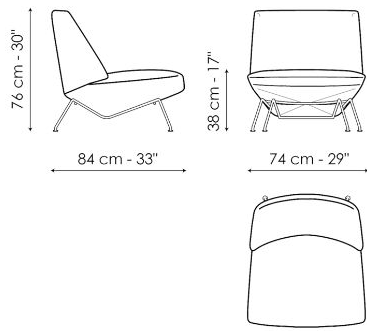

## Sleek

Designer: **Mauro Lipparini**

The Sleek armchair, which smoothly relates to the surrounding space, represents a new idea of comfort and visual appeal, able to dynamically interpret the needs of those who sit on it. The shape of this elegant armchair designed by Mauro Lipparini, featuring discreet cuts and

harmonious geometries, recalls the nostalgic spirit of Italian mid-century modernism. The combined seat-backrest sits on a metal structure with an aesthetically light design. The Sleek armchair is available in two versions: with swivel base or with four feet.

## Sleek - feet

Width: 74cm  
Depth: 84cm  
Height: 76cm

## Sleek - swivel base

Width: 74cm  
Depth: 84cm  
Height: 76cm