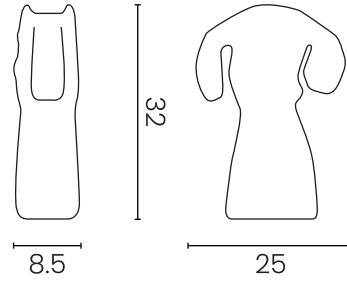

Bozo Vase

DESIGN KRIS RUHS, 2023

Glazed ceramic vase decorated with decals.
The product can be filled with water.
The product is handcrafted and each model may differ slightly from the others.

Materials

Vase: Glazed ceramic with decals

Packaging

No. of parcels:	1
Weight (kg):	2,5
Volume (m³):	0.01
Dimensions (LxWxH):	37.6 x 28.6 x 15 cm

Product use: Indoor dry locations

Made in P.R.C.