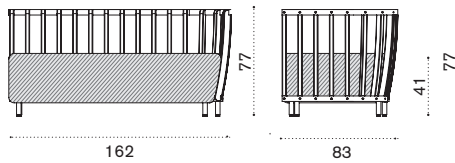

→ 45 | 1 box 95X171X72H 67,4 Kg

	SWDMFSD48T5	Pickled teak + alu. sepia black
	SWDMFSD43T5	Pickled teak + alu. warmwhite
	SWDMFSD48T1	Teak + alu. sepia black
	SWDMFSD43T1	Teak + alu. warmwhite
	SWCUDMFSAW24	Cushion, (seat+3 back) nature grey
	SWCUDMFSPP638	Cushion, (seat+3 back) hut small green
	COVER319	Rain cover 164 x 85 h77