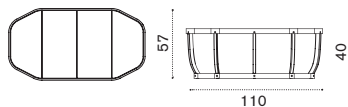

→ 20 | 1 box 68X120X51H 25 Kg

SWTCRH1D48T5	Pickled teak + alu. sepia black
SWTCRH1D43T5	Pickled teak + alu. warmwhite
SWTCRH1D48T1	Teak + alu. sepia black
SWTCRH1D43T1	Teak + alu. warmwhite
COVER145	Rain cover 111 x 58 h39

Ethimo