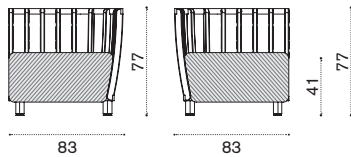

XL central module

→ 35 | 1 box 96X137X72H 52,6 Kg

SWDMCD48T5	Pickled teak + alu. sepia black
SWDMCD43T5	Pickled teak + alu. warmwhite
SWDMCD48T1	Teak + alu. sepia black
SWDMCD43T1	Teak + alu. warmwhite
SWCUDMCAW24	Cushion, (seat+2 back) nature grey
SWCUDMCP638	Cushion, (seat+2 back) hut small green
COVER316	Rain cover 132 x 85 h77

Ethimo

Swing

Corner module

→ 30 | 1 box 94X95X75H 43,6 Kg

Item

Description

	SWDMAUD48T5	Pickled teak + alu. sepia black
	SWDMAUD43T5	Pickled teak + alu. warmwhite
	SWDMAUD48T1	Teak + alu. sepia black
	SWDMAUD43T1	Teak + alu. warmwhite
	SWCUDMAUAW24	Cushion, (seat+2 back) nature grey
	SWCUDMAUPP638	Cushion, (seat+2 back) hut small green
	COVER317	Rain cover 85 x 85 h77