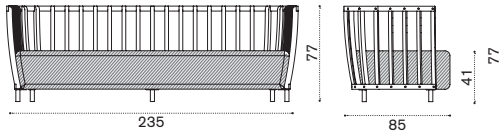

FSC™ certified product

2 seater sofa

→ 43 | 1 box 175X92X73H 64,1 Kg

Item	Description
SWD2D48T5	Pickled teak + alu. sepia black
SWD2D43T5	Pickled teak + alu. warmwhite
SWD2D48T1	Natural teak + alu. sepia black
SWD2D43T1	Natural teak + alu. warmwhite
SWCUD2AW24	Cushion, (seat+2 back) nature grey
SWCUD2PP638	Cushion, (seat+2 back) hut small green
COVER141	Rain cover 167 x 86 h76

XL sofa

→ 59 | 1 box 240x87x73H 87,5 Kg

SWD3D48T5	Pickled teak + alu. sepia black
SWD3D43T5	Pickled teak + alu. warmwhite
SWD3D48T1	Teak + alu. sepia black
SWD3D43T1	Teak + alu. warmwhite
SWCUD3AW24	Cushion, (seat+3 back) nature grey
SWCUD3PP638	Cushion, (seat+3 back) hut small green
COVER142	Rain cover 236 x 86 h76

Lounge armchair

→ 29 | 1 box 106X87X72H 42,1 Kg

SWPLD48T5	Pickled teak + alu. sepia black
SWPLD43T5	Pickled teak + alu. warmwhite
SWPLD48T1	Teak + alu. sepia black
SWPLD43T1	Teak + alu. warmwhite
SWCUPLAW24	Cushion, (seat+back) nature grey
SWCUPLPP638	Cushion, (seat+back) hut small green
COVER143	Rain cover 98 x 86 h76