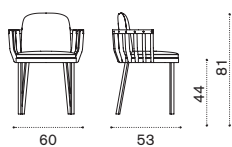

Dining armchair

→ 6,5 | 1 box 61X69X92H 12 Kg

SWPDD48T5	Pickled teak + alu. sepia black
SWPDD43T5	Pickled teak + alu. warmwhite
SWPDD48T1	Teak + alu. sepia black
SWPDD43T1	Teak + alu. warmwhite
SWCUPDAW24	Cushion, (seat+back) nature grey
SWCUPDPP52	Cushion, (seat+back) chess
COVER207	Rain cover 61 x 54 h80