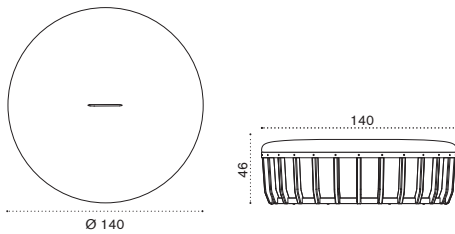

Swing

Pouf Ø 140 h46

→ 48 | 1 box 146X146X60H 58 Kg

Item

Description

	SWPM32D48T5P52	P. teak + alu. black + chess
	SWPM32D48T5A24	P. teak + alu. black + n. grey
	SWPM32D48T5P63	P. teak + alu. black + blu ink
	SWPM32D48T5P61	P. teak + alu. black + green sardinia
	SWPM32D43T5P52	P. teak + alu. warmwhite + chess
	SWPM32D43T5A24	P. teak + alu. warmwhite + n. grey
	SWPM32D43T5P63	P. teak + alu. warmwhite + blu ink
	SWPM32D43T5P61	P. teak + alu. warmwhite + green sardinia
	SWPM32D48T1P52	Teak + alu. black + chess
	SWPM32D48T1A24	Teak + alu. black + n. grey
	SWPM32D48T1P63	Teak + alu. black + blu ink
	SWPM32D48T1P61	Teak + alu. black + green sardinia
	SWPM32D43T1P52	Teak + alu. warmwhite + chess
	SWPM32D43T1A24	Teak + alu. warmwhite + n. grey
	SWPM32D43T1P63	Teak + alu. warmwhite + blu ink
	SWPM32D43T1P61	Teak + alu. warmwhite + green sardinia

COVER535 Rain cover Ø142 x h47

Alcove with curtains

	SWALS48T5	Picled teak + alu. sepia black
	SWALS43T5	Picled teak + alu. warmwhite
	SWALS48T1	Teak + alu. sepia black
	SWALS43T1	Teak + alu. warmwhite

SWCUALAW24 Mattress with roller, nature grey
SWCUSCM1A76 Cushion 45x45cm, red earth