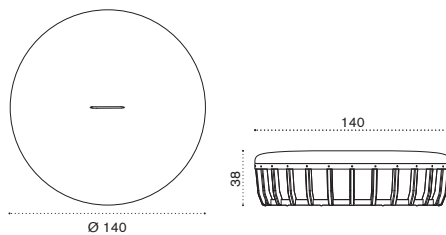

→ 42 | 1 box 147X147X50H 52 Kg

SWPM31D48T5P52	P. teak + alu. black + chess
SWPM31D48T5A24	P. teak + alu. black + n. grey
SWPM31D48T5P63	P. teak + alu. black + blu ink
SWPM31D48T5P61	P. teak + alu. black + green sardinia
SWPM31D43T5P52	P. teak + alu. warmwhite + chess
SWPM31D43T5A24	P. teak + alu. warmwhite + n. grey
SWPM31D43T5P63	P. teak + alu. warmwhite + blu ink
SWPM31D43T5P61	P. teak + alu. warmwhite + green sardinia

SWPM31D48T1P52	Teak + alu. black + chess
SWPM31D48T1A24	Teak + alu. black + n. grey
SWPM31D48T1P63	Teak + alu. black + blu ink
SWPM31D48T1P61	Teak + alu. black + green sardinia
SWPM31D43T1P52	Teak + alu. warmwhite + chess
SWPM31D43T1A24	Teak + alu. warmwhite + n. grey
SWPM31D43T1P63	Teak + alu. warmwhite + blu ink
SWPM31D43T1P61	Teak + alu. warmwhite + green sardinia

COVER543 Rain cover Ø142 x h39

Ethimo