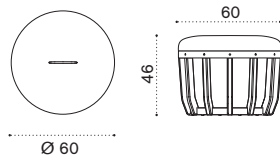

Swing

Design: Patrick Norguet

Collection composed of:
new alcove / lounge armchair
/ 2 seater sofa / xl sofa
/ modular sofa / club armchair
/ porch swing / coffee table
/ barstool / dining armchair
/ dining table / pouf

FSC™ certified product

Pouf Ø 60 h46

→ 13,5 | 1 box 65X65X60H 19 Kg

Item Description

Item	Description
SWPM22D48T5P52	P. teak + alu. black + chess
SWPM22D48T5A24	P. teak + alu. black + n. grey
SWPM22D48T5P63	P. teak + alu. black + blu ink
SWPM22D48T5P61	P. teak + alu. black + green sardinia
SWPM22D43T5P52	P. teak + alu. warmwhite + chess
SWPM22D43T5A24	P. teak + alu. warmwhite + n. grey
SWPM22D43T5P63	P. teak + alu. warmwhite + blu ink
SWPM22D43T5P61	P. teak + alu. warmwhite + green sardinia

SWPM22D48T1P52	Teak + alu. black + chess
SWPM22D48T1A24	Teak + alu. black + n. grey
SWPM22D48T1P63	Teak + alu. black + blu ink
SWPM22D48T1P61	Teak + alu. black + green sardinia
SWPM22D43T1P52	Teak + alu. warmwhite + chess
SWPM22D43T1A24	Teak + alu. warmwhite + n. grey
SWPM22D43T1P63	Teak + alu. warmwhite + blu ink
SWPM22D43T1P61	Teak + alu. warmwhite + green sardinia

COVER542 Rain cover Ø62 x h47

Pouf Ø 140 h38