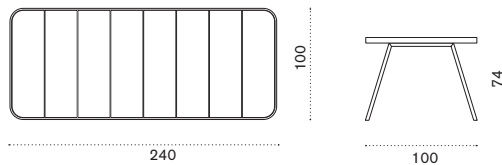

Swing

Design: Patrick Norguet

Collection composed of:
new alcove / lounge armchair
/ 2 seater sofa / xl sofa
/ modular sofa / club armchair
/ porch swing / coffee table
/ barstool / dining armchair
/ dining table / pouf

FSC™ certified product

Rectangular dining table 240x100

→ 48 → 8 | 1 box 122X264X35H 80 Kg

Item	Description
SWTPRM2D48T5	Pickled teak + alu. sepia black
SWTPRM2D43T5	Pickled teak + alu. warmwhite
SWTPRM2D48T1	Teak + alu. sepia black
SWTPRM2D43T1	Teak + alu. warmwhite
COVER614	Rain cover 241 x 101 h75