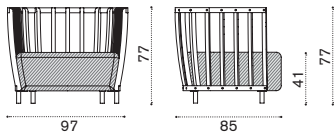

FSC™ certified product

2 seater sofa

→ 43 | 1 box 175X92X73H 64,1 Kg

Item	Description
SWD2D48T5	Pickled teak + alu. sepia black
SWD2D43T5	Pickled teak + alu. warmwhite
SWD2D48T1	Natural teak + alu. sepia black
SWD2D43T1	Natural teak + alu. warmwhite
SWCUD2AW24	Cushion, (seat+2 back) nature grey
SWCUD2PP638	Cushion, (seat+2 back) hut small green
COVER141	Rain cover 167 x 86 h76

XL sofa

→ 59 | 1 box 240x87x73H 87,5 Kg

SWD3D48T5	Pickled teak + alu. sepia black
SWD3D43T5	Pickled teak + alu. warmwhite
SWD3D48T1	Teak + alu. sepia black
SWD3D43T1	Teak + alu. warmwhite
SWCUD3AW24	Cushion, (seat+3 back) nature grey
SWCUD3PP638	Cushion, (seat+3 back) hut small green
COVER142	Rain cover 236 x 86 h76

Lounge armchair

→ 29 | 1 box 106X87X72H 42,1 Kg

SWPLD48T5	Pickled teak + alu. sepia black
SWPLD43T5	Pickled teak + alu. warmwhite
SWPLD48T1	Teak + alu. sepia black
SWPLD43T1	Teak + alu. warmwhite
SWCUPLAW24	Cushion, (seat+back) nature grey
SWCUPLPP638	Cushion, (seat+back) hut small green
COVER143	Rain cover 98 x 86 h76