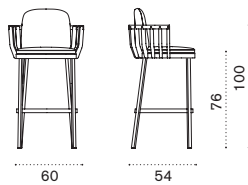

Small coffee table Ø 50

→ 9 | 1 box 60X60X60H 13 Kg

SWTCQH2D48T5	Pickled teak + alu. sepia black
SWTCQH2D43T5	Pickled teak + alu. warmwhite
SWTCQH2DRT5	Pickled teak + alu. warmred
SWTCQH2D38T5	Pickled teak + alu. green
SWTCQH2D48T1	Teak + alu. sepia black
SWTCQH2D43T1	Teak + alu. warmwhite
SWTCQH2DRT1	Teak + alu. warmred
SWTCQH2D38T1	Teak + alu. green
COVER144	Rain cover 48 x 51 h49

Large coffee table 110x57

→ 20 | 1 box 68X120X51H 25 Kg

SWTCRH1D48T5	Pickled teak + alu. sepia black
SWTCRH1D43T5	Pickled teak + alu. warmwhite
SWTCRH1D48T1	Teak + alu. sepia black
SWTCRH1D43T1	Teak + alu. warmwhite
COVER145	Rain cover 111 x 58 h39

Ethimo

Swing

Club armchair

→ 14 | 1 box 80X77X73H 18,5 Kg

Item

Description

SWPCD48T5	Pickled teak + alu. sepia black
SWPCD43T5	Pickled teak + alu. warmwhite
SWPCDRT5	Pickled teak + alu. warmred
SWPCD38T5	Pickled teak + alu. green
<hr/>	
SWPCD48T1	Teak + alu. sepia black
SWPCD43T1	Teak + alu. warmwhite
SWPCDRT1	Teak + alu. warmred
SWPCD38T1	Teak + alu. green
<hr/>	
SWCUPCAW24	Cushion, (seat+back) nature grey
SWCUPCPP6325	Cushion, (seat+back) hut small avio
COVER511	Rain cover 77 x 72 h61

Barstool

→ 9 | 1 box 60X69X111H 15,5 Kg

SWSGD48T5	Pickled teak + alu. sepia black
SWSGD43T5	Pickled teak + alu. warmwhite
<hr/>	
SWSGD48T1	Teak + alu. sepia black
SWSGD43T1	Teak + alu. warmwhite
<hr/>	
SWCUPDAW24	Cushion, (seat+back) nature grey
SWCUPDPP52	Cushion, (seat+back) chess
COVER512	Rain cover 63 x 55 h102