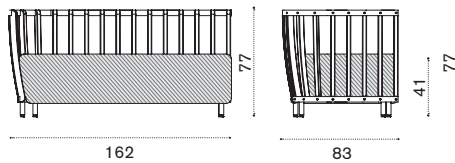

Back end module right

→ 45 | 1 box 95X171X72H 67,4 Kg

	SWDMFDD48T5	Pickled teak + alu. sepia black
	SWDMFDD43T5	Pickled teak + alu. warmwhite
	SWDMFDD48T1	Teak + alu. sepia black
	SWDMFDD43T1	Teak + alu. warmwhite
	SWCUDMFDAW24	Cushion, (seat+3 back) nature grey
	SWCUDMFDP638	Cushion, (seat+3 back) hut small green
	COVER318	Rain cover 164 x 85 h77

Back end module left