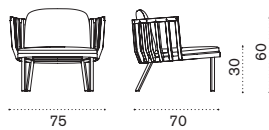

Small coffee table Ø 50

→ 9 | 1 box 60X60X60H 13 Kg

SWTCQH2D48T5	Pickled teak + alu. sepia black
SWTCQH2D43T5	Pickled teak + alu. warmwhite
SWTCQH2DRT5	Pickled teak + alu. warmred
SWTCQH2D38T5	Pickled teak + alu. green
SWTCQH2D48T1	Teak + alu. sepia black
SWTCQH2D43T1	Teak + alu. warmwhite
SWTCQH2DRT1	Teak + alu. warmred
SWTCQH2D38T1	Teak + alu. green
COVER144	Rain cover 48 x 51 h49

Large coffee table 110x57

→ 20 | 1 box 68X120X51H 25 Kg

SWTCRH1D48T5	Pickled teak + alu. sepia black
SWTCRH1D43T5	Pickled teak + alu. warmwhite
SWTCRH1D48T1	Teak + alu. sepia black
SWTCRH1D43T1	Teak + alu. warmwhite
COVER145	Rain cover 111 x 58 h39

Ethimo

Swing

Club armchair

→ 14 | 1 box 80X77X73H 18,5 Kg

Item

Description

SWPCD48T5	Pickled teak + alu. sepia black
SWPCD43T5	Pickled teak + alu. warmwhite
SWPCDRT5	Pickled teak + alu. warmred
SWPCD38T5	Pickled teak + alu. green
<hr/>	
SWPCD48T1	Teak + alu. sepia black
SWPCD43T1	Teak + alu. warmwhite
SWPCDRT1	Teak + alu. warmred
SWPCD38T1	Teak + alu. green
<hr/>	
SWCUPCAW24	Cushion, (seat+back) nature grey
SWCUPCPP6325	Cushion, (seat+back) hut small avio
COVER511	Rain cover 77 x 72 h61