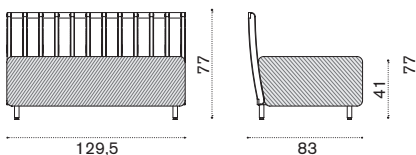

XL central module

→ 35 | 1 box 96X137X72H 52,6 Kg

SWDMCD48T5	Pickled teak + alu. sepia black
SWDMCD43T5	Pickled teak + alu. warmwhite
SWDMCD48T1	Teak + alu. sepia black
SWDMCD43T1	Teak + alu. warmwhite
SWCUDMCAW24	Cushion, (seat+2 back) nature grey
SWCUDMCP638	Cushion, (seat+2 back) hut small green
COVER316	Rain cover 132 x 85 h77

Ethimo