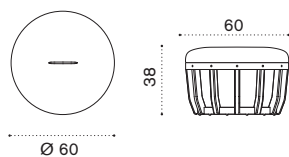

Ethimo

Swing

Pouf Ø 40 h46

→ 6,5 | 1 box 44X45X60H 9 Kg

Pouf Ø 60 h38

→ 10,5 | 1 box 65X65X50H 15,5 Kg

Item	Description
SWPM12D48T5P52	P. teak + alu. black + chess
SWPM12D48T5A24	P. teak + alu. black + n. grey
SWPM12D48T5P63	P. teak + alu. black + blu ink
SWPM12D48T5P61	P. teak + alu. black + green sardinia
SWPM12D43T5P52	P. teak + alu. warmwhite + chess
SWPM12D43T5A24	P. teak + alu. warmwhite + n. grey
SWPM12D43T5P63	P. teak + alu. warmwhite + blu ink
SWPM12D43T5P61	P. teak + alu. warmwhite + green sardinia
SWPM12D48T1P52	Teak + alu. black + chess
SWPM12D48T1A24	Teak + alu. black + n. grey
SWPM12D48T1P63	Teak + alu. black + blu ink
SWPM12D48T1P61	Teak + alu. black + green sardinia
SWPM12D43T1P52	Teak + alu. warmwhite + chess
SWPM12D43T1A24	Teak + alu. warmwhite + n. grey
SWPM12D43T1P63	Teak + alu. warmwhite + blu ink
SWPM12D43T1P61	Teak + alu. warmwhite + green sardinia