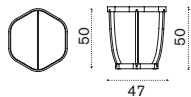

→ 9 | 1 box 60X60X60H 13 Kg

SWTCQH2D48T5	Pickled teak + alu. sepia black
SWTCQH2D43T5	Pickled teak + alu. warmwhite
SWTCQH2DRT5	Pickled teak + alu. warmred
SWTCQH2D38T5	Pickled teak + alu. green
SWTCQH2D48T1	Teak + alu. sepia black
SWTCQH2D43T1	Teak + alu. warmwhite
SWTCQH2DRT1	Teak + alu. warmred
SWTCQH2D38T1	Teak + alu. green
COVER144	Rain cover 48 x 51 h49

Large coffee table 110x57