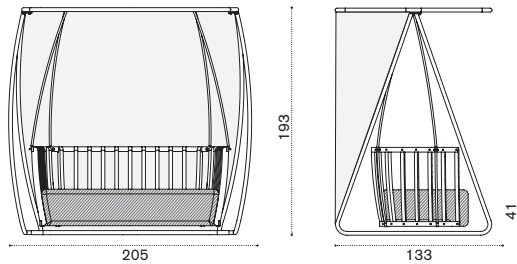

Porch swing

→ 84 | 2 boxes 1X 175X92X73H 64,1 Kg + 1X 137X194X42H 106 Kg

SWDOD48T5	Pickled teak + metal sepia black
SWDOD43T5	Pickled teak + metal warmwhite
SWDODRT5	Pickled teak + metal warmred
SWDOD48T1	Teak + metal sepia black
SWDOD43T1	Teak + metal warmwhite
SWCUD2AW24	Cushion, (seat+2 back) nature grey
SWCUD2PP638	Cushion, (seat+2 back) hut small green
SWTEDOV78	Curtain, white stone
COVER146	Rain cover 206 x 134 h192

Small coffee table Ø 50

→ 9 | 1 box 60X60X60H 13 Kg

SWTCQH2D48T5	Pickled teak + alu. sepia black
SWTCQH2D43T5	Pickled teak + alu. warmwhite
SWTCQH2DRT5	Pickled teak + alu. warmred
SWTCQH2D38T5	Pickled teak + alu. green
SWTCQH2D48T1	Teak + alu. sepia black
SWTCQH2D43T1	Teak + alu. warmwhite
SWTCQH2DRT1	Teak + alu. warmred
SWTCQH2D38T1	Teak + alu. green
COVER144	Rain cover 48 x 51 h49

Large coffee table 110x57

→ 20 | 1 box 68X120X51H 25 Kg

SWTCRH1D48T5	Pickled teak + alu. sepia black
SWTCRH1D43T5	Pickled teak + alu. warmwhite
SWTCRH1D48T1	Teak + alu. sepia black
SWTCRH1D43T1	Teak + alu. warmwhite
COVER145	Rain cover 111 x 58 h39

Ethimo