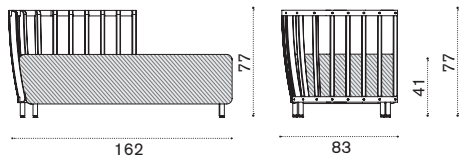

Swing

Design: Patrick Norguet

Collection composed of:
new alcove / lounge armchair
/ 2 seater sofa / xl sofa
/ modular sofa / club armchair
/ porch swing / coffee table
/ barstool / dining armchair
/ dining table / pouf

FSC™ certified product

Daybed left

→ 39 | 1 box 95X171X72H 60,1 Kg

Item	Description
SWDMDS48T5	Pickled teak + alu. sepia black
SWDMDS43T5	Pickled teak + alu. warmwhite
SWDMDS48T1	Teak + alu. sepia black
SWDMDS43T1	Teak + alu. warmwhite
SWCUDMDSAW24	Cushion, (seat+2 back) nature grey
SWCUDMDSPP638	Cushion, (seat+2 back) hut small green
COVER321	Rain cover 164 x 85 h77