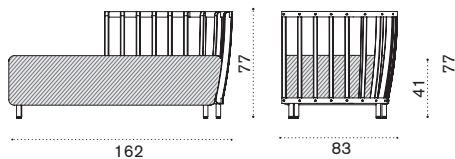

Ethimo

Swing

Corner module

→ 30 | 1 box 94X95X75H 43,6 Kg

Item

Description

	SWDMAUD48T5	Pickled teak + alu. sepia black
	SWDMAUD43T5	Pickled teak + alu. warmwhite
	SWDMAUD48T1	Teak + alu. sepia black
	SWDMAUD43T1	Teak + alu. warmwhite
	SWCUDMAUAW24	Cushion, (seat+2 back) nature grey
	SWCUDMAUPP638	Cushion, (seat+2 back) hut small green
	COVER317	Rain cover 85 x 85 h77

Back end module right

→ 45 | 1 box 95X171X72H 67,4 Kg

	SWDMFDD48T5	Pickled teak + alu. sepia black
	SWDMFDD43T5	Pickled teak + alu. warmwhite
	SWDMFDD48T1	Teak + alu. sepia black
	SWDMFDD43T1	Teak + alu. warmwhite
	SWCUDMFDAW24	Cushion, (seat+3 back) nature grey
	SWCUDMFDP638	Cushion, (seat+3 back) hut small green
	COVER318	Rain cover 164 x 85 h77

Daybed right

→ 39 | 1 box 95X171X72H 60,1 Kg

	SWDMDDD48T5	Pickled teak + alu. sepia black
	SWDMDDD43T5	Pickled teak + alu. warmwhite
	SWDMDDD48T1	Teak + alu. sepia black
	SWDMDDD43T1	Teak + alu. warmwhite
	SWCUDMDDAW24	Cushion, (seat+2 back) nature grey
	SWCUDMDDPP638	Cushion, (seat+2 back) hut small green
	COVER320	Rain cover 164 x 85 h77