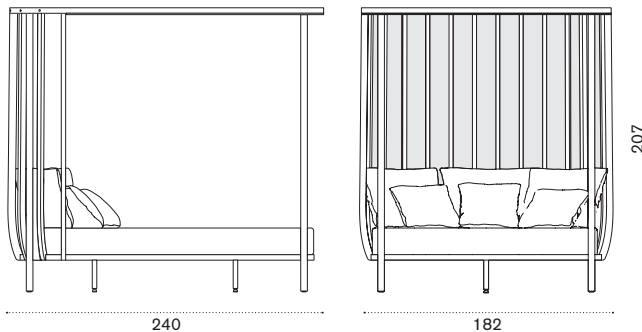

→ 127 | 2 boxes 1X 185X232X43H 100 Kg +1X 170x220x25H 27,5 Kg

Outdoor Decor