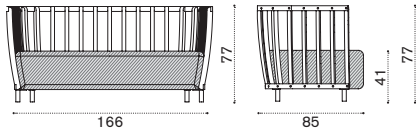

FSC™ certified product

2 seater sofa

→ 43 | 1 box 175X92X73H 64,1 Kg

Item	Description
SWD2D48T5	Pickled teak + alu. sepia black
SWD2D43T5	Pickled teak + alu. warmwhite
SWD2D48T1	Natural teak + alu. sepia black
SWD2D43T1	Natural teak + alu. warmwhite
SWCUD2AW24	Cushion, (seat+2 back) nature grey
SWCUD2PP638	Cushion, (seat+2 back) hut small green
COVER141	Rain cover 167 x 86 h76

XL sofa

→ 59 | 1 box 240x87x73H 87,5 Kg

SWD3D48T5	Pickled teak + alu. sepia black
SWD3D43T5	Pickled teak + alu. warmwhite
SWD3D48T1	Teak + alu. sepia black
SWD3D43T1	Teak + alu. warmwhite
SWCUD3AW24	Cushion, (seat+3 back) nature grey
SWCUD3PP638	Cushion, (seat+3 back) hut small green
COVER142	Rain cover 236 x 86 h76