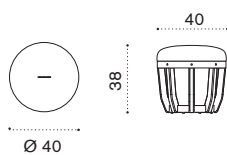

→ 5 | 1 box 44X45X50H 7,5 Kg

SWPM11D48T5P52	P. teak + alu. black + chess
SWPM11D48T5A24	P. teak + alu. black + n. grey
SWPM11D48T5P63	P. teak + alu. black + blu ink
SWPM11D48T5P61	P. teak + alu. black + green sardinia
SWPM11D43T5P52	P. teak + alu. warmwhite + chess
SWPM11D43T5A24	P. teak + alu. warmwhite + n. grey
SWPM11D43T5P63	P. teak + alu. warmwhite + blu ink
SWPM11D43T5P61	P. teak + alu. warmwhite + green sardinia
SWPM11D48T1P52	Teak + alu. black + chess
SWPM11D48T1A24	Teak + alu. black + n. grey
SWPM11D48T1P63	Teak + alu. black + blu ink
SWPM11D48T1P61	Teak + alu. black + green sardinia
SWPM11D43T1P52	Teak + alu. warmwhite + chess
SWPM11D43T1A24	Teak + alu. warmwhite + n. grey
SWPM11D43T1P63	Teak + alu. warmwhite + blu ink
SWPM11D43T1P61	Teak + alu. warmwhite + green sardinia
COVER540	Rain cover Ø42 x h39

Ethimo