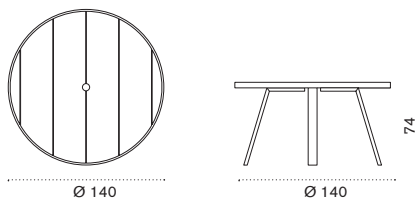

Round dining table Ø 140

→ 35 → 6-7 | 1 box 158X158X24H 45 Kg

SWTPTM1D48T5	Pickled teak + alu. sepia black
SWTPTM1D43T5	Pickled teak + alu. warmwhite
SWTPTM1D48T1	Teak + alu. sepia black
SWTPTM1D43T1	Teak + alu. warmwhite
COVER137	Rain cover Ø 148 h74