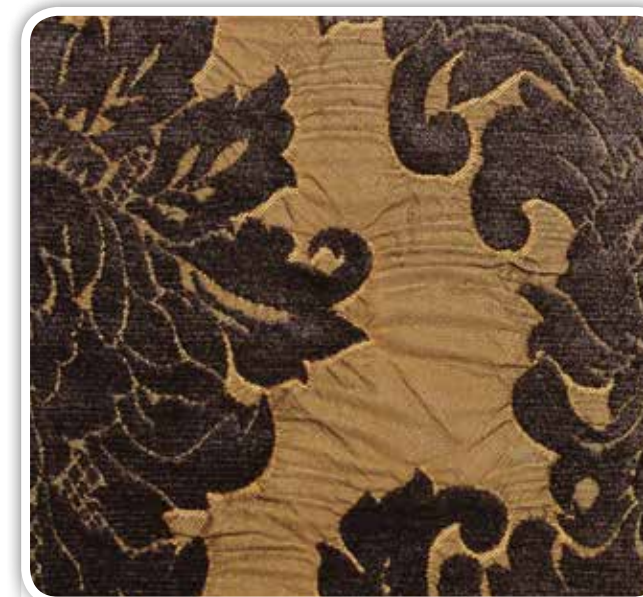

# DÉCOR SOFA

TESSUTO/ FABRIC: DECÒ  
CATEGORIA/ CATEGORY: LUX

COLOR: 02 Gold Brown on Dark Brown

COLOR: 03 Dark Cipria on Light Cipria

COLOR: 04 Dark Brown on Light Brown

COLOR: 05 Dark Brown on Copper

COLOR: 06 Light Green on Gold Green