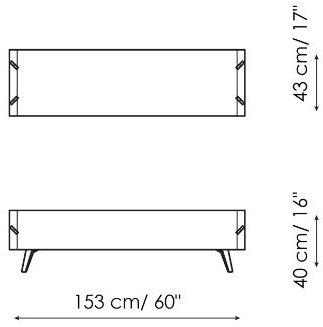

## Cuff bench

Width: 153cm

Depth: 43cm

Height: 40cm

## Cuff pouf

Width: 76cm

Depth: 52cm

Height: 40cm