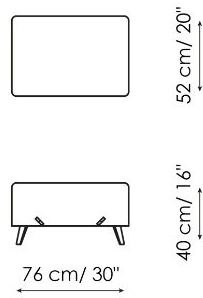

## Cuff bench

Width: 153cm

Depth: 43cm

Height: 40cm

## Cuff pouf

Width: 76cm

Depth: 52cm

Height: 40cm