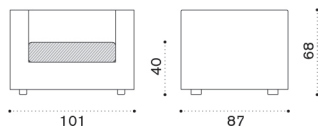

→ 24,5 | 1 box 90X103X72H 27,5 Kg

- CBPOW20
- CBPOW21

Bark
White

- CBCUPOAW24
- CBCUPOA1
- CBCUPOA12
- COVER119

Cushion (seat+back), nature grey
Cushion (seat+back), ivory
Cushion (seat+back), dove grey
Rain cover 102 x 88 h67