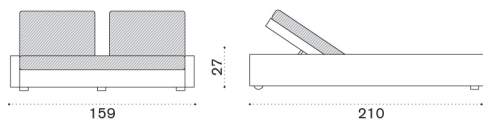

→ 68 | 1 box 170X216X33H 78 Kg

CBLDW20	Bark
CBLDW21	White
CBCULDAW24	Mattress, nature grey, H 10 D 128 L 205
CBCULDA1	Mattress, ivory, H 10 D 128 L 205
CBCULDA12	Mattress, dove grey, H 10 D 128 L 205
COVER161	Rain cover 211 x 163 h26