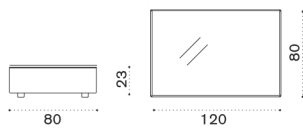

→ 18 | 1 box 91X129X33H 22 Kg

Item	Description
CBTCRW20	Bark
CBTCRW21	White
COVER115	Rain cover 121 x 91 h23

Sunbed