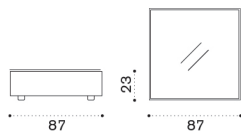

Cube

Design: Ethimo

Square coffee table 87x87 with glass

→ 14 | 1 box 96X96X33H 17,5 Kg

Item	Description
CBTCQW20	Bark
CBTCQW21	White
COVER114	Rain cover 91 x 91 h23

Rectangular coffee table 120x80 with glass