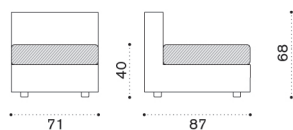

→ 19 | 1 box 90X73X72H 21,5 Kg

Item

Description

	CBDMCW20	Bark
	CBDMCW21	White
	CBCUDMCAW24	Cushion (seat+back), nature grey
	CBCUDMCA1	Cushion (seat+back), ivory
	CBCUDMCA12	Cushion (seat+back), dove grey
	COVER159	Rain cover 72 x 88 h67

Footstool

→ 5,2 | 1 box 48X48X47H 7 Kg

Item

Description

	CBFSW20	Bark
	CBFSW21	White