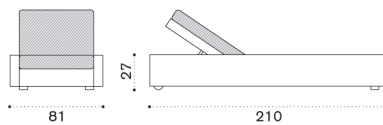

→ 38 | 1 box 86X216X33H 40 Kg

CBLEW20	Bark
CBLEW21	White
CBCULEAW24	Mattress, nature grey, H 10 D 64 L 205
CBCULEA1	Mattress, ivory, H 10 D 64 L 205
CBCULEA12	Mattress, dove grey, H 10 D 64 L 205
COVER160	Rain cover 211 x 82 h26

Double sunbed