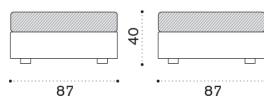

Cube

Pouf module

→ 9 | 1 box 96X96X42H 14 Kg

Item

Description

	CBPUW20	Bark
	CBPUW21	White
	CBCUPUAW24	Cushion, nature grey
	CBCUPUA1	Cushion, ivory
	CBCUPUA12	Cushion, dove grey
	COVER113	Rain cover 90 x 90 h35

Corner module