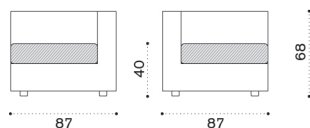

→ 23,5 | 1 box 90X103X72H 24,5 Kg

Item

Description

	CBDMAUW20	Bark
	CBDMAUW21	White
	CBCUDMAUAW24	Cushion (seat+back), nature grey
	CBCUDMAUA1	Cushion (seat+back), ivory
	CBCUDMAUA12	Cushion (seat+back), dove grey
	COVER224	Rain cover 88 x 88 h67

Back module