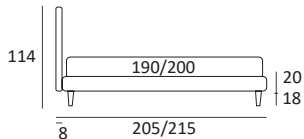

FANCY

DI SERIE:
Piede in legno **Cubic** h cm 6, colore wengè

OPTIONAL:
Piede in legno **Cubic** h cm 6-10, colori grigio, wengè
Piede in legno **Classic** h cm 10, colori bianco, naturale, wengè
Ruote **Carry**

AS STANDARD:
Cubic wooden foot H 6 cm, colour: wenge

OPTIONALS:
Cubic wooden foot H 6-10 cm, colours: grey, wenge
Classic wooden foot H 10 cm, colours: white, natural, wenge
Carry wheels

FANCY LIFT

DI SERIE:
Piede in legno **Log** h cm 18, colore wengè

OPTIONAL:
Piede in legno **Log** e **Classic** h cm 18, colori bianco, naturale, wengè
Piede in metallo **Bill** h cm 18, finitura marrone moka
Piede in metallo **Glam, Peak** e **Wily** h cm 18, finitura cromo, colori polvere, seta
Piede in metallo **Hop** h cm 18, finitura manganese

AS STANDARD:
Log wooden foot H 18 cm, colour: wenge

OPTIONALS:
Log and **Classic** wooden foot H 18 cm, colours: white, natural, wenge
Bill metal foot H 18 cm, brown mocha finish
Glam, Peak and **Wily** metal foot H 18 cm, chrome finish, colours: powder, silk
Hop metal foot H 18 cm, manganese finish

Tipologie piedi e ruote / Feet and Wheels

PIEDI IN LEGNO WOOD FEET

PIEDI IN METALLO METAL FEET

RUOTA WHEEL