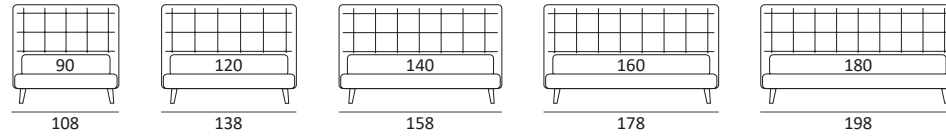

FANCY LIFT

DI SERIE:
Piede in legno **Log** h cm 18, colore wengè

OPTIONAL:
Piede in legno **Log** e **Classic** h cm 18, colori bianco, naturale, wengè
Piede in metallo **Bill** h cm 18, finitura marrone moka
Piede in metallo **Glam, Peak** e **Wily** h cm 18, finitura cromo, colori polvere, seta
Piede in metallo **Hop** h cm 18, finitura manganese

AS STANDARD:
Log wooden foot H 18 cm, colour: wenge

OPTIONALS:
Log and **Classic** wooden foot H 18 cm, colours: white, natural, wenge
Bill metal foot H 18 cm, brown mocha finish
Glam, Peak and **Wily** metal foot H 18 cm, chrome finish, colours: powder, silk
Hop metal foot H 18 cm, manganese finish

Tipologie piedi e ruote / Feet and Wheels

PIEDI IN LEGNO WOOD FEET

PIEDI IN METALLO METAL FEET

RUOTA WHEEL