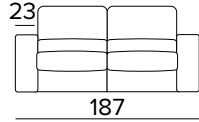

### Completely removable cover sofa

Decò pillows as an option

Mattress New Moon series in expanded polyurethane density 30Kg/m<sup>3</sup>. The side band of the mattress is made highly breathable 3D fabric for a perfect ventilation of the mattress. Fabric: 100% polyester. Mattress thickness: 13 cm

**DIVANO LETTO 2 POSTI MANUALE**  
MANUAL 2 SEATER SOFA BED

BRACCIOLO / ARMREST  
MEDIUM

BRACCIOLO / ARMREST  
LARGE

MATERASSO / MATTRESS  
CM 120x197 / H 13

**DIVANO LETTO 2 POSTI ELETTRICO**  
ELECTRIC 2 SEATER SOFA BED