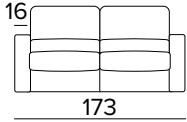

### Completely removable cover sofa

Decò pillows as an option

Mattress New Moon series in expanded polyurethane density 30Kg/m<sup>3</sup>. The side band of the mattress is made highly breathable 3D fabric for a perfect ventilation of the mattress. Fabric: 100% polyester. Mattress thickness: 13 cm

**DIVANO LETTO 2 POSTI MANUALE**  
MANUAL 2 SEATER SOFA BED

BRACCIOLO / ARMREST  
MEDIUM

BRACCIOLO / ARMREST  
LARGE

MATERASSO / MATTRESS  
CM 120x197 / H 13

**DIVANO LETTO 2 POSTI ELETTRICO**  
ELECTRIC 2 SEATER SOFA BED