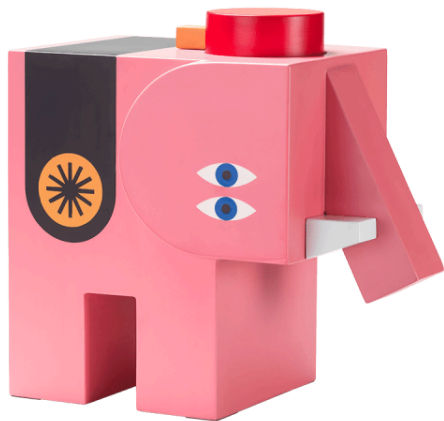

COFFE TABLE OGGIAN JUMBO

design

Specs

Dimensions (L - W - H): 44.5 x 48 x 30.5 cm

Weight: 12 Kg

Variants

Jumbo

SKU: 62001JU
EAN: 8058951980027

Packaging

Box 1

Dimensions (L - W - H): 44.50 x 30.50 x 48.00 cm

Cubic meters: 0,07 m³

Weight: 12.00 Kg

Volumetric Weight: 13,03

Four different animal shaped Coffee tables made in laquered wood are included in this collection, all for indoor use only. Meet Jumbo, the pink elephant.