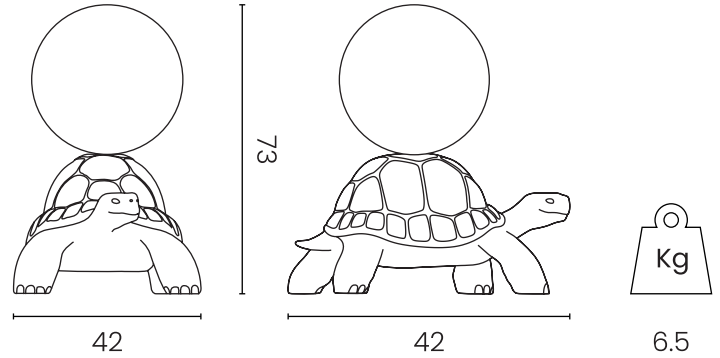

Turtle Carry Lamp

DESIGN MARCANTONIO

Portable lamp in recyclable polyethylene.
Rechargeable ensuring continuous emission for up to 6 hours.
5V 1A charger with EU plug included.

Materials

Base: Batch coloured polyethylene
Shader: Translucent polyethylene

Main specifications

Light source type: 4,5W PCB LED
Temperature (K): 3000
Light emission: Diffused
Control: Remote control
Dimmable: No
Battery: Li-Ion 2.75V 2000mAh
Product use: Indoor and outdoor

Packaging

No. of parcels: 1
Weight (kg): 7.5
Volume (m³): 0.21
Dimensions (LxWxH): 58 x 48 x 77 cm

Made in Italy