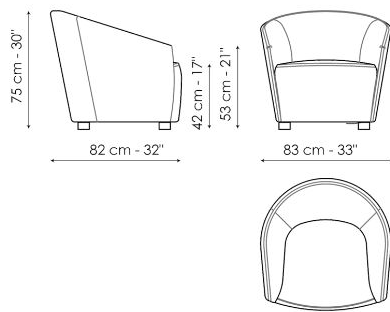

## **Bodo - swivel base**

Width: 83cm

Depth: 82cm

Height: 75cm

## **Bodo**

Width: 83cm

Depth: 82cm

Height: 75cm