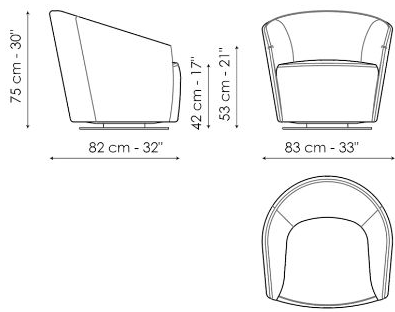

## **Bodo - swivel base**

Width: 83cm

Depth: 82cm

Height: 75cm

## **Bodo**

Width: 83cm

Depth: 82cm

Height: 75cm