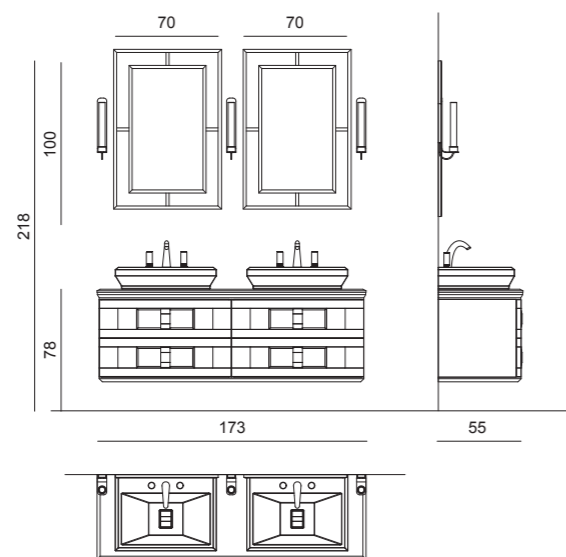

Tap: CHARLOTTE in transparent glass and gold metal finish.

PRESTIGE PR2

L173 x W55 x H218 cm

Finishes: G002 glossy Bianco finish and gold metal details.

Washbasin & Top: Bianco Carrara marble top and PRINCE countertop washbasin in white ceramic.

Mirror: CASABLANCA, 70 x 2 x 100 cm; **Wall Lamp:** DUCALE FLUTE - Up version - in gold metal finish and "Kube" decorative glass.

Tap: FORTUNY in gold metal finish. **Tall Unit:** 30 x 30 x 188 cm;

Accessories: DÉFILÉ collection in gold metal finish.