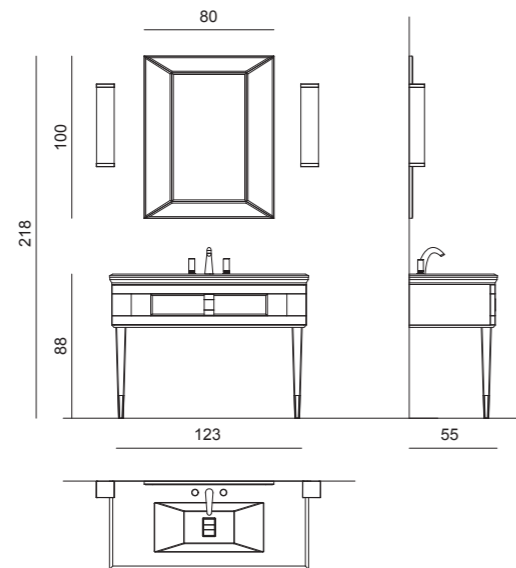

Mirror: CASABLANCA, 70 x 2 x 100 cm; **Wall Lamp:** DUCALE FLUTE - Up version - in gold metal finish and "Kube" decorative glass.

Tap: FORTUNY in gold metal finish. **Tall Unit:** 30 x 30 x 188 cm;

Accessories: DÉFILÉ collection in gold metal finish.

PRESTIGE PR3

L123 x W55 x H218 cm

Finishes: G500 glossy Vulcano finish and chrome metal details.

Washbasin & Top: Lasa Fantastico marble top and under countertop washbasin in white ceramic.

Mirror: PRISMA, 80 x 2 x 100 cm; **Wall Lamp:** MURANO 3 in chrome metal finish.

Tap: FORTUNY in chrome metal finish. **Tall Unit:** 30 x 30 x 163 cm; **Wall Unit:** 25 x 26 x 100 cm;

Accessories: DÉFILÉ collection in chrome metal finish.

PRESTIGE PR4

L173 x W55 x H218 cm

Finishes: G501 glossy Tortora finish and gold metal details.