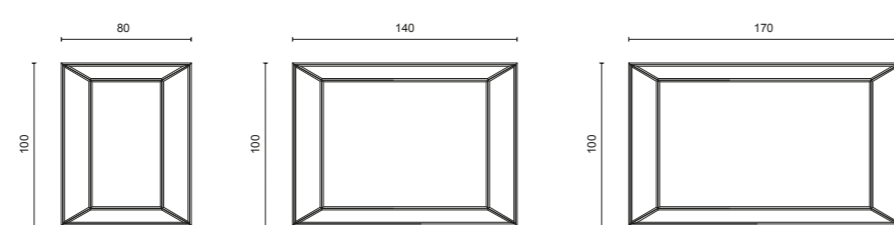

Double Drawer - Countertop Washbasin

Double Drawer - Under Countertop Washbasin

Wall Units & Tall Units

Mirrors

MODULARITY - Free-standing Version

Single Drawer - Countertop Washbasin

Single Drawer - Under Countertop Washbasin