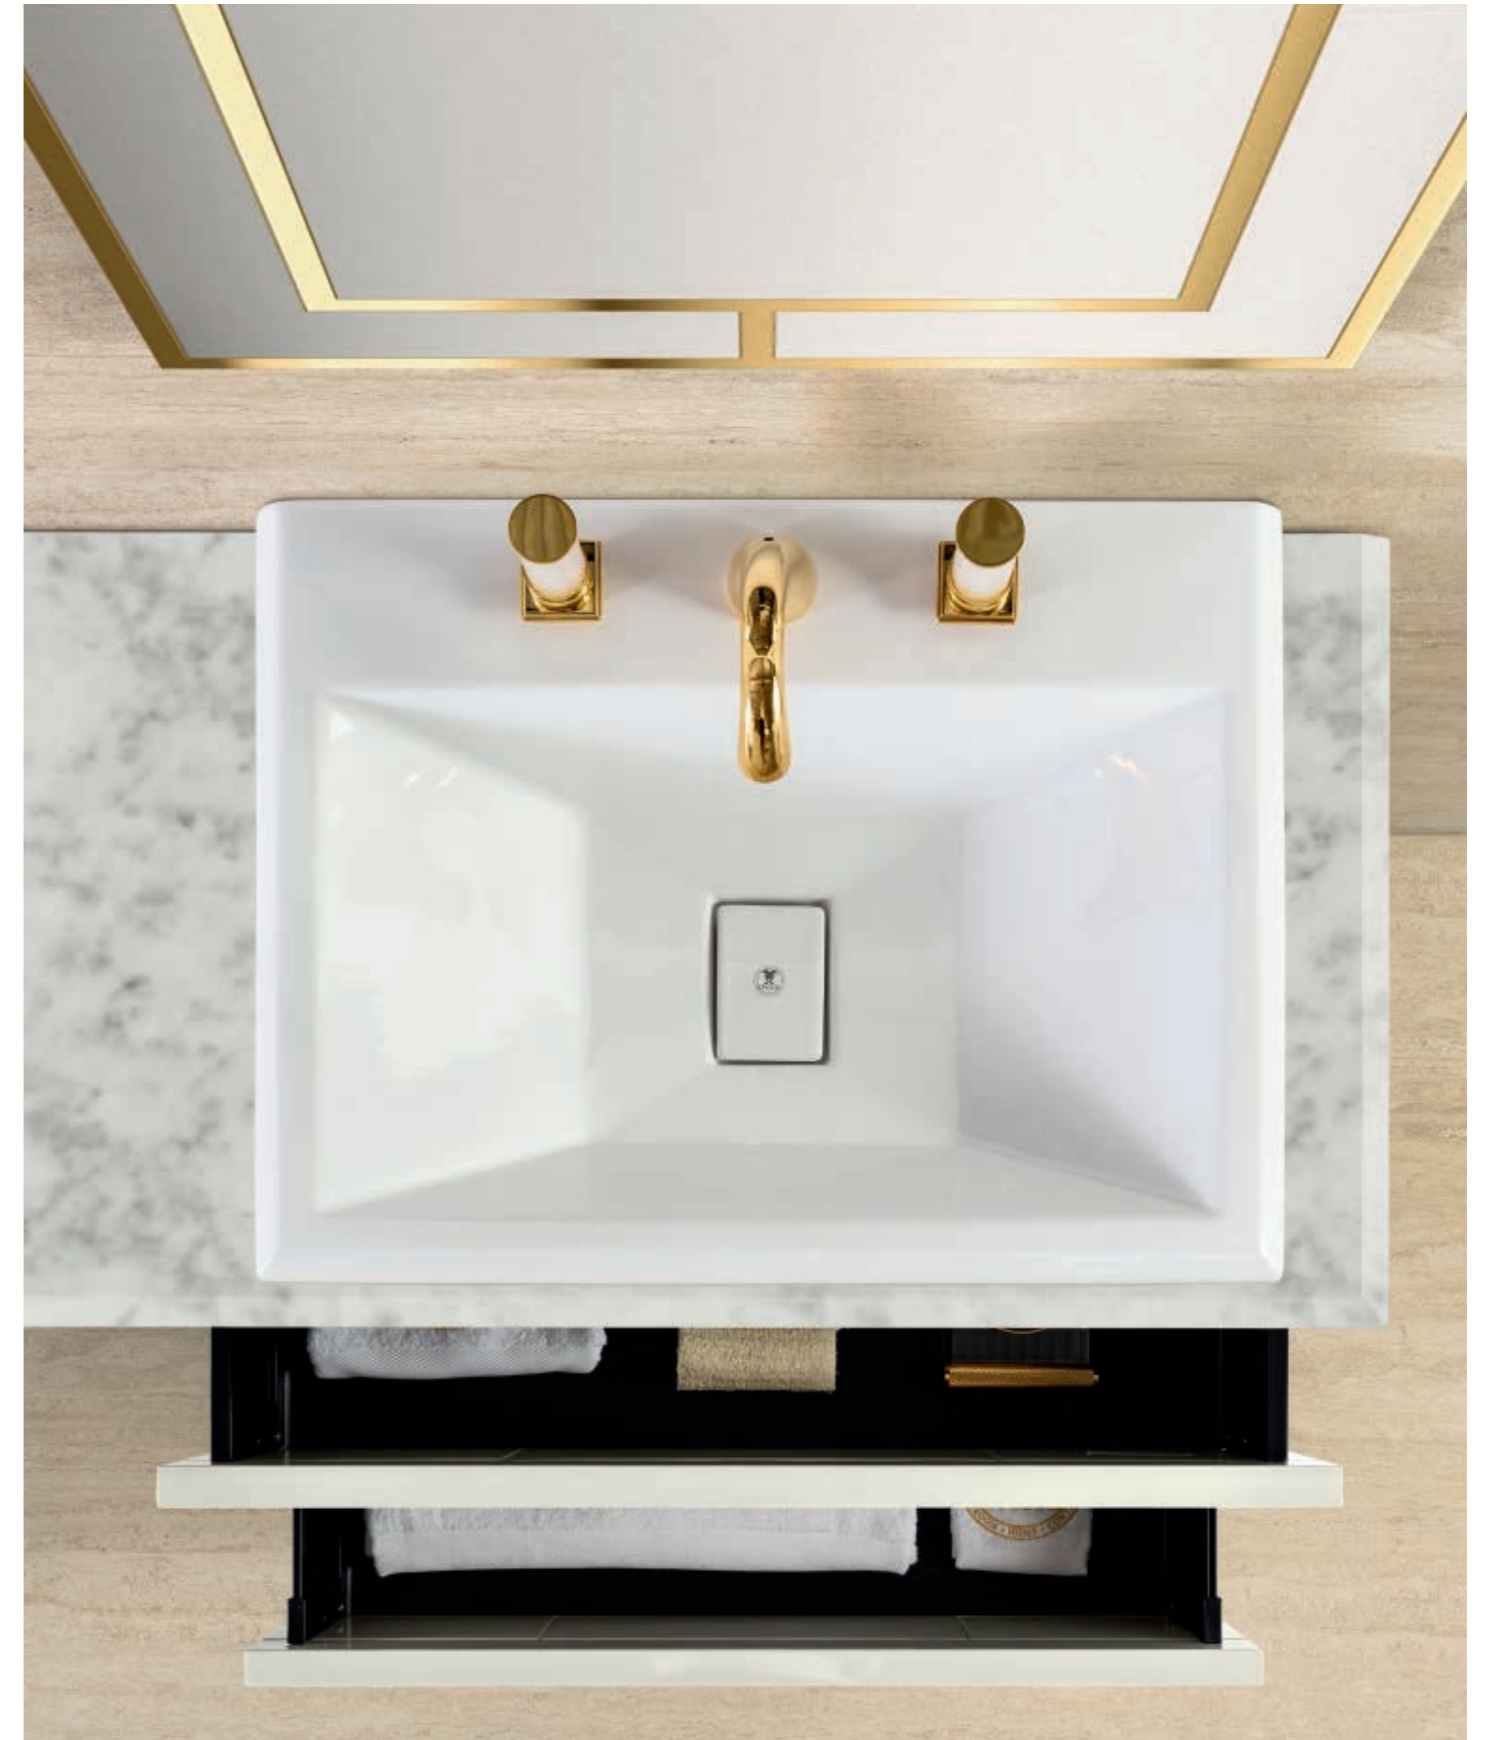

Tap: CHARLOTTE in transparent glass and gold metal finish.

PRESTIGE PR2

L173 x W55 x H218 cm

Finishes: G002 glossy Bianco finish and gold metal details.

Washbasin & Top: Bianco Carrara marble top and PRINCE countertop washbasin in white ceramic.

Mirror: CASABLANCA, 70 x 2 x 100 cm; **Wall Lamp:** DUCALE FLUTE - Up version - in gold metal finish and "Kube" decorative glass.

Tap: FORTUNY in gold metal finish. **Tall Unit:** 30 x 30 x 188 cm;

Accessories: DÉFILÉ collection in gold metal finish.

Tap: FORTUNY in chrome metal finish. **Tall Unit:** 30 x 30 x 163 cm; **Wall Unit:** 25 x 26 x 100 cm;

Accessories: DÉFILÉ collection in chrome metal finish.

PRESTIGE PR4

L173 x W55 x H218 cm

Finishes: G501 glossy Tortora finish and gold metal details.

Washbasin & Top: Emperador Light marble top and two under countertop washbasins in white ceramic.

Mirror: PRISMA, 170 x 2 x 100 cm; **Wall Lamp:** DUCALE SPHERE - Up version - in gold metal finish and "Rhombus" decorative glass.