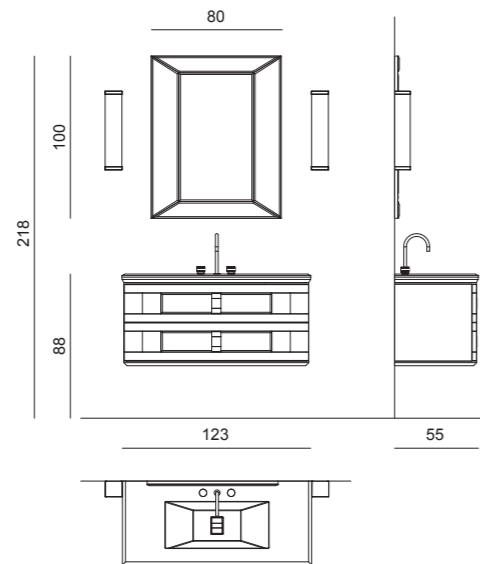

The Epitome of Excellence

PRESTIGE PR1 Version A

L123 x W55 x H218 cm

Finishes: G164 glossy Lino finish and gold metal details.

Washbasin & Top: Calacatta Oro marble top and under countertop washbasin in white ceramic.

Mirror: PRISMA DELUXE, 80 x 2 x 100 cm; **Wall Lamp:** MURANO 3 in gold metal finish.

Tap: CHARLOTTE in transparent glass and gold metal finish. **Tall Unit:** 30 x 30 x 188 cm;
Wall Unit: 25 x 26 x 100 cm; **Accessories:** DÉFILÉ collection in gold metal finish.