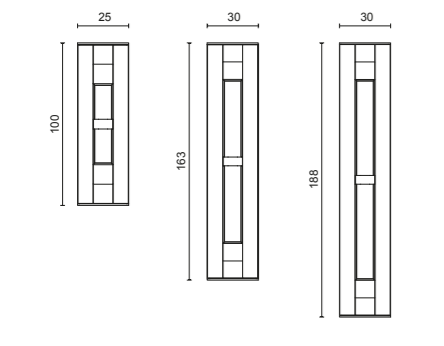

Wall Units & Tall Units