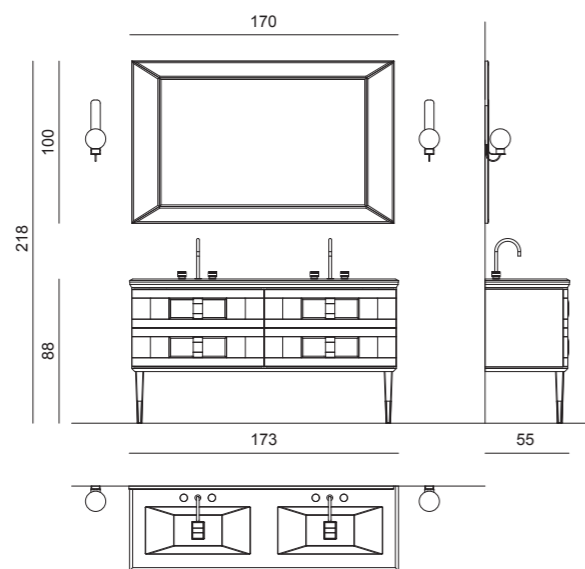

PRESTIGE PR4

L173 x W55 x H218 cm

Finishes: G501 glossy Tortora finish and gold metal details.

Washbasin & Top: Emperador Light marble top and two under countertop washbasins in white ceramic.

Mirror: PRISMA, 170 x 2 x 100 cm; **Wall Lamp:** DUCALE SPHERE - Up version - in gold metal finish and "Rhombus" decorative glass.

Tap: CHARLOTTE in amber glass and gold metal finish.

Accessories: DÉFILÉ collection in gold metal finish.