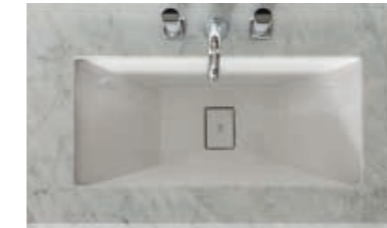

Mirror: CASABLANCA, 70 x 2 x 100 cm; **Wall Lamp:** DUCALE FLUTE - Up version - in gold metal finish and "Kube" decorative glass.

Tap: FORTUNY in gold metal finish. **Tall Unit:** 30 x 30 x 188 cm;

Accessories: DÉFILÉ collection in gold metal finish.

Accessories: DÉFILÉ collection in chrome metal finish.

WASHBASINS / FINISHES

Under Countertop Washbasins

White ceramic washbasin
OLSPR073W - 73 x 37 x 18 cm

White ceramic washbasin
OLSGA056W - 56 x 37 x 18 cm
OLSGA071W - 71 x 37 x 19 cm