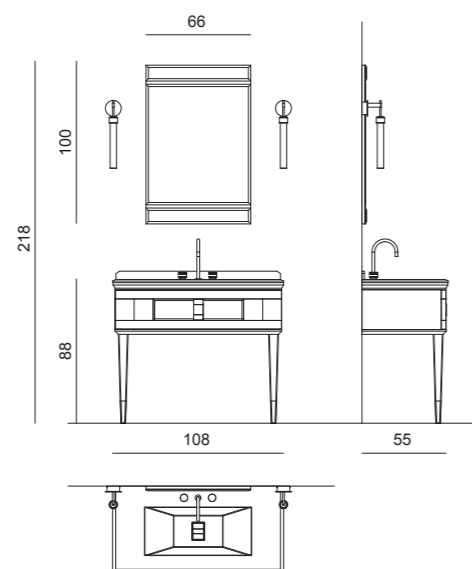

PRESTIGE PR5

L108 x W55 x H218 cm

Finishes: G556 glossy Black finish and chrome metal details.

Washbasin & Top: Nero Marquina marble top and under countertop washbasin in white ceramic.

Mirror: ACADEMY, 66 x 2 x 100 cm; **Wall Lamp:** DUCALE FLUTE - Down version - in chrome metal finish and "Rhombus" decorative glass.

Tap: CHARLOTTE in black glass and chrome metal finish. **Tall Unit:** 30 x 30 x 219 cm;

Accessories: DÉFILÉ collection in chrome metal finish.