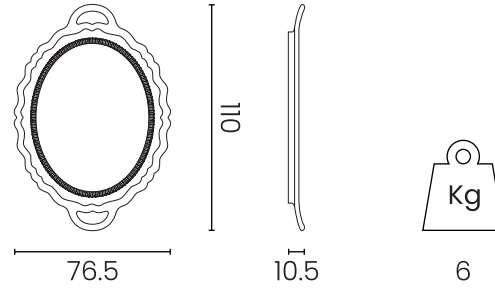

Plateau Miroir *Mirror*

DESIGN STUDIO JOB

Frame in batch-colored recyclable polyethylene.
Glass mirror supported by metal brackets.
Dowels to be purchased according to the type of support.

Materials

Frame: Recyclable polyethylene
Mirror: Glass

Packaging

No. of parcels: 1
Weight (kg): 7.5
Volume (m³): 0.11
Dimensions (LxWxH): 112 x 79 x 12.5

Made in Italy